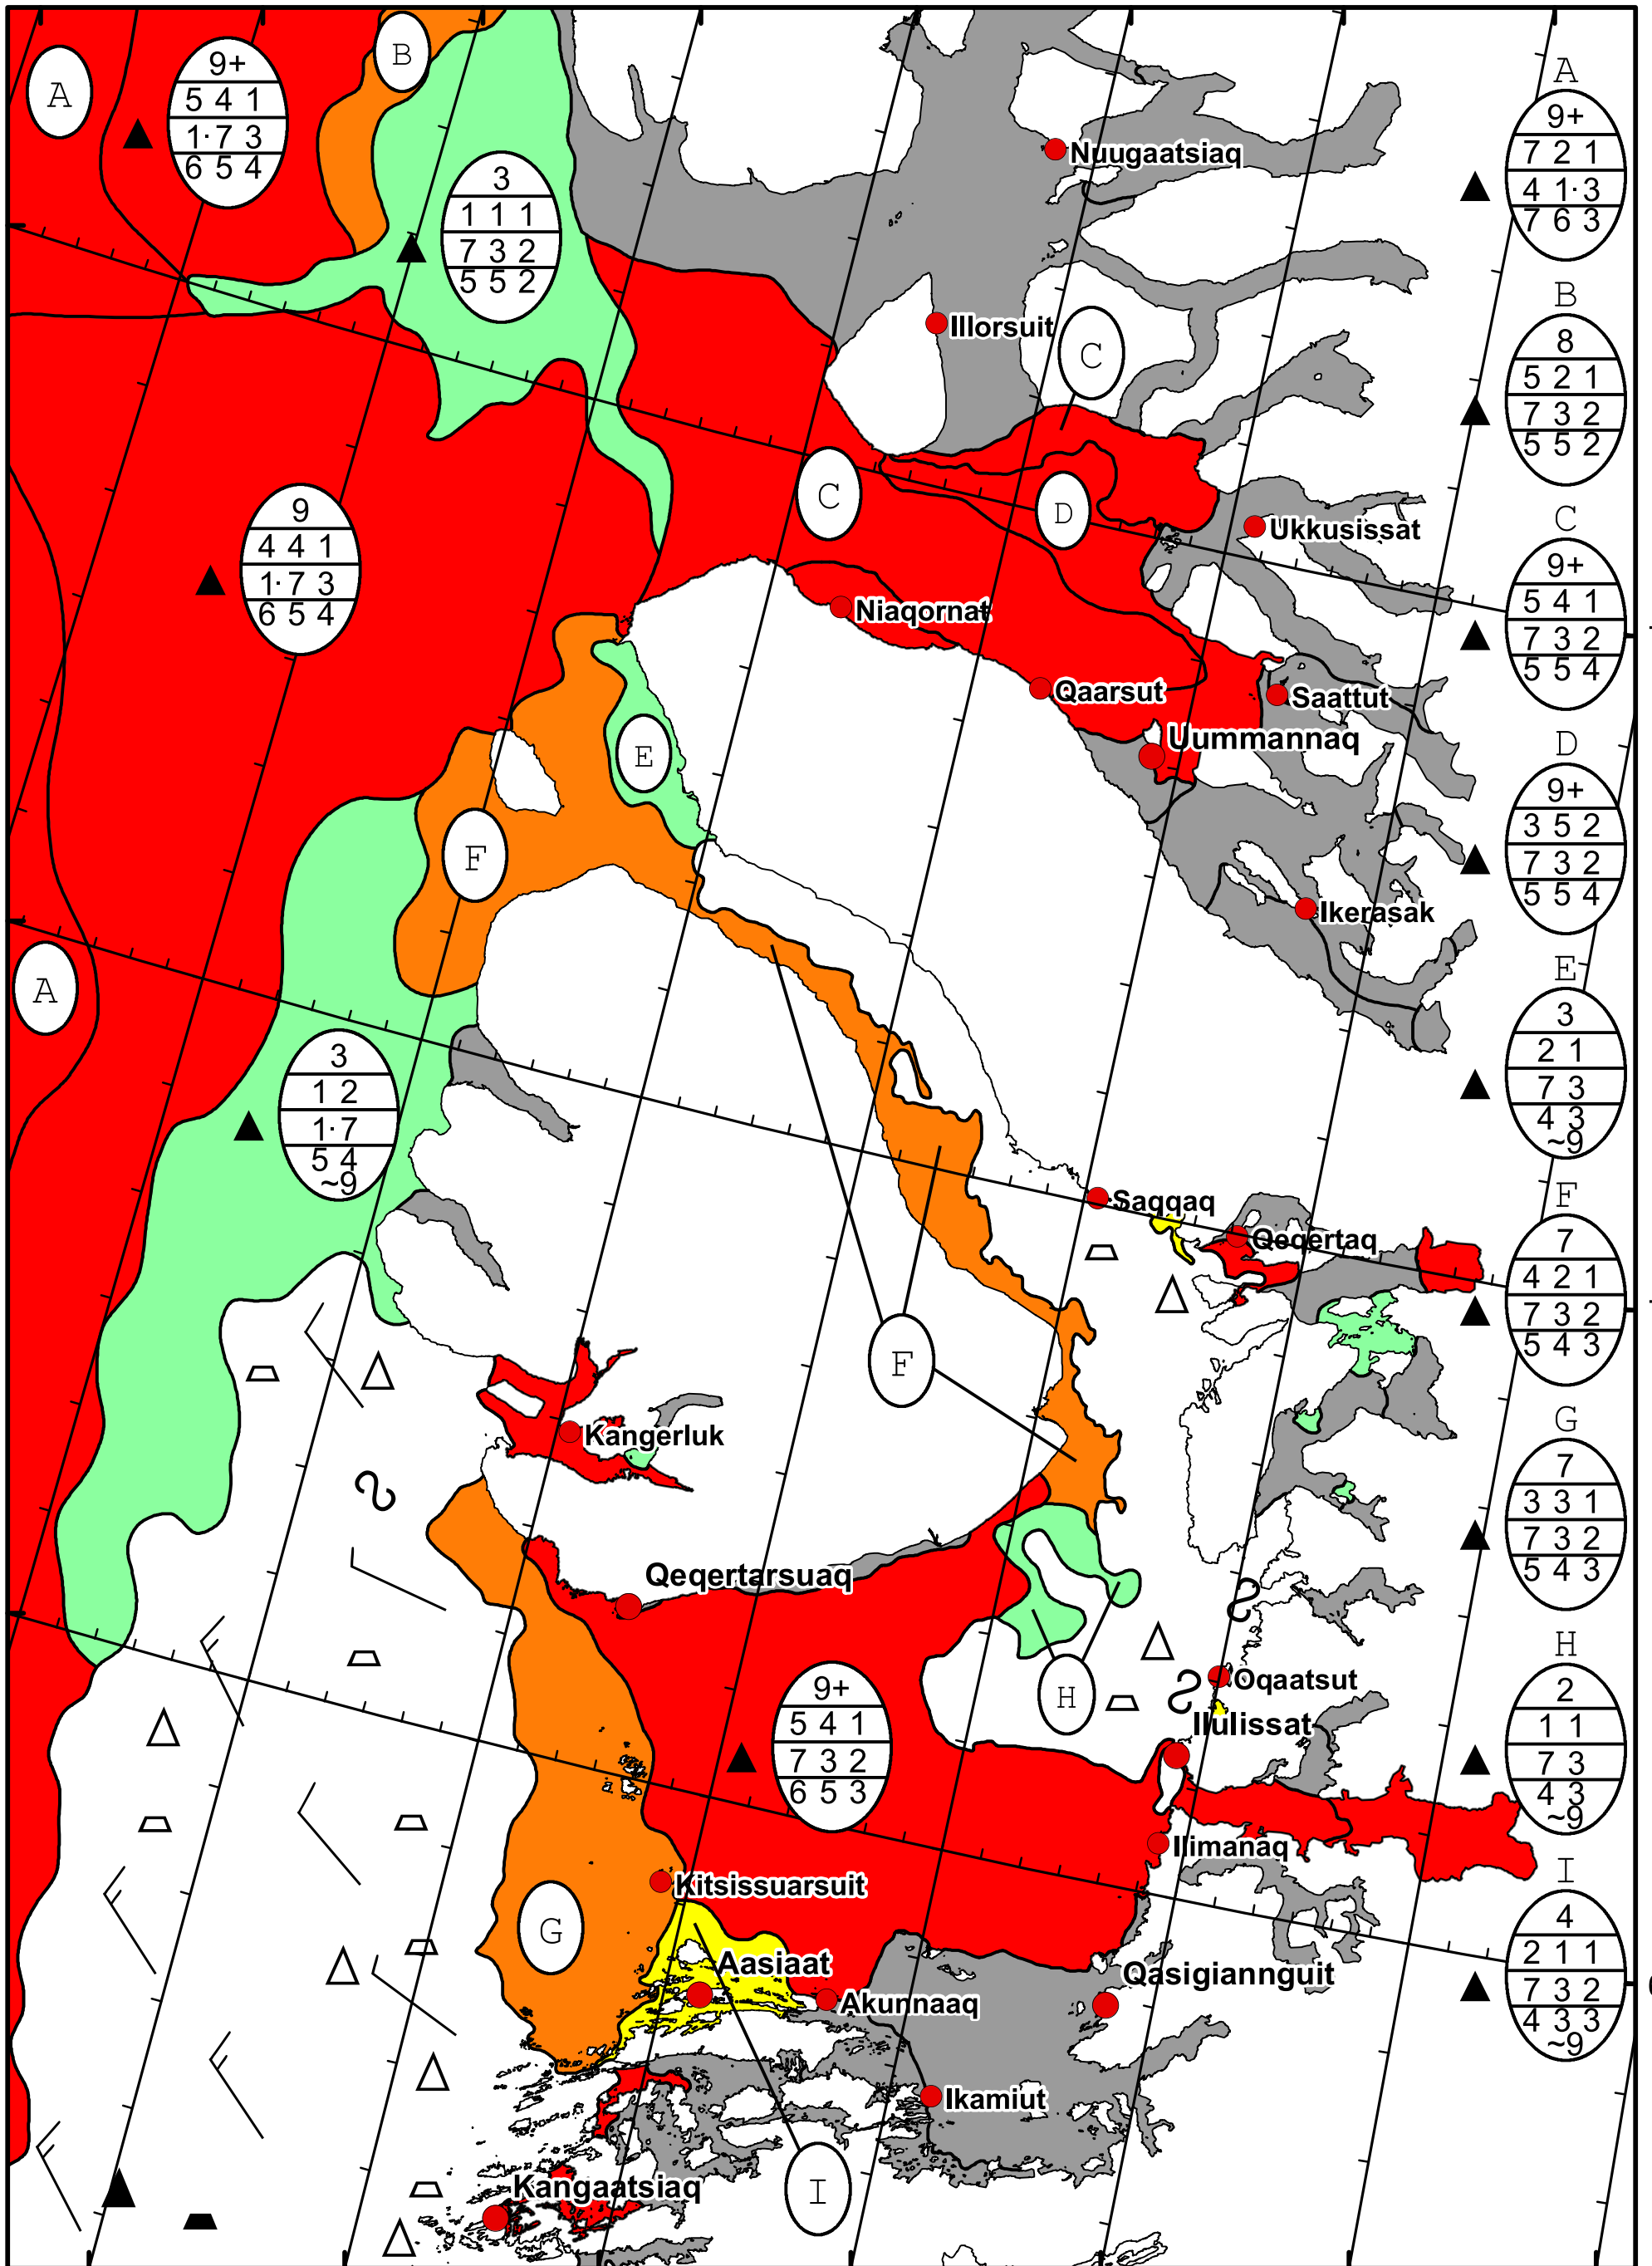

58°W 57°W 56°W 55°W 54°W 53°W 52°W 51°W

71°N

70°N

69°N

71°N

70°N

69°N

DMI
Ice Service

West Greenland Ice Chart

Danish Meteorological Institute

Valid: 09 April 2023, 10:15 UTC