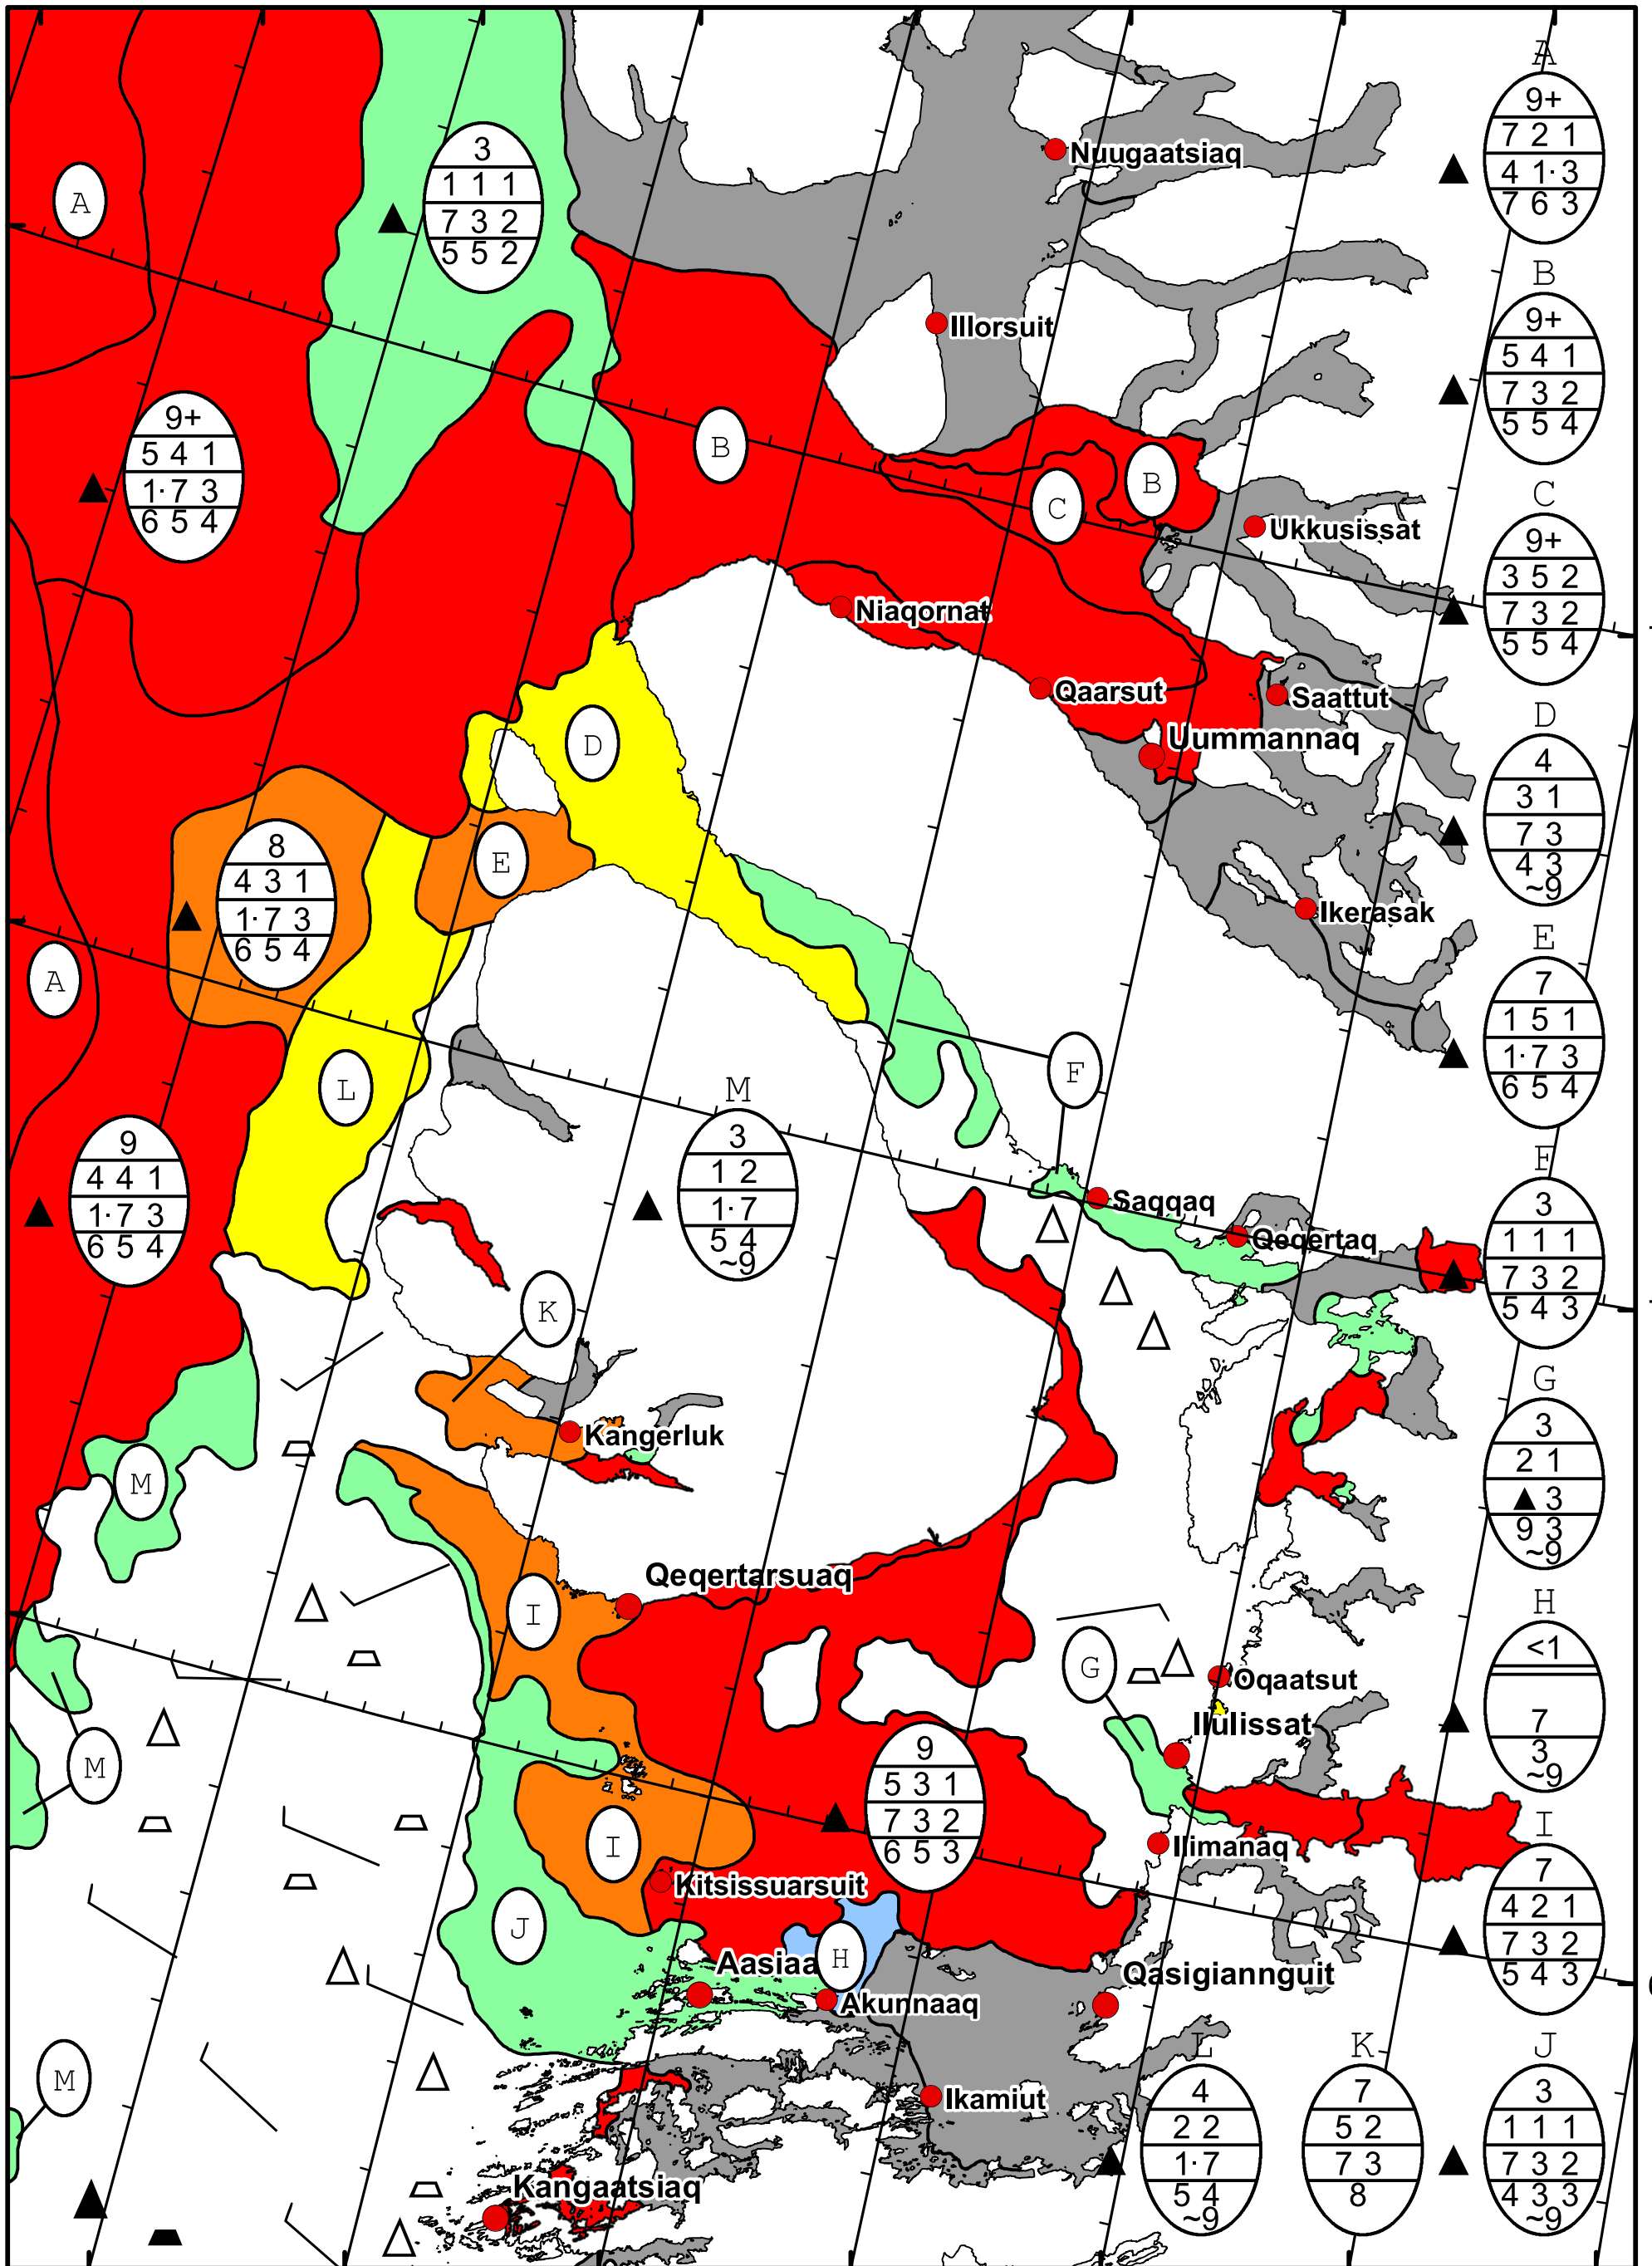

58°W 57°W 56°W 55°W 54°W 53°W 52°W 51°W

71°N

70°N

69°N

71°N

70°N

69°N

West Greenland Ice Chart  
 DMI Danish Meteorological Institute  
 Ice Service Valid: 11 April 2023, 21:20 UTC