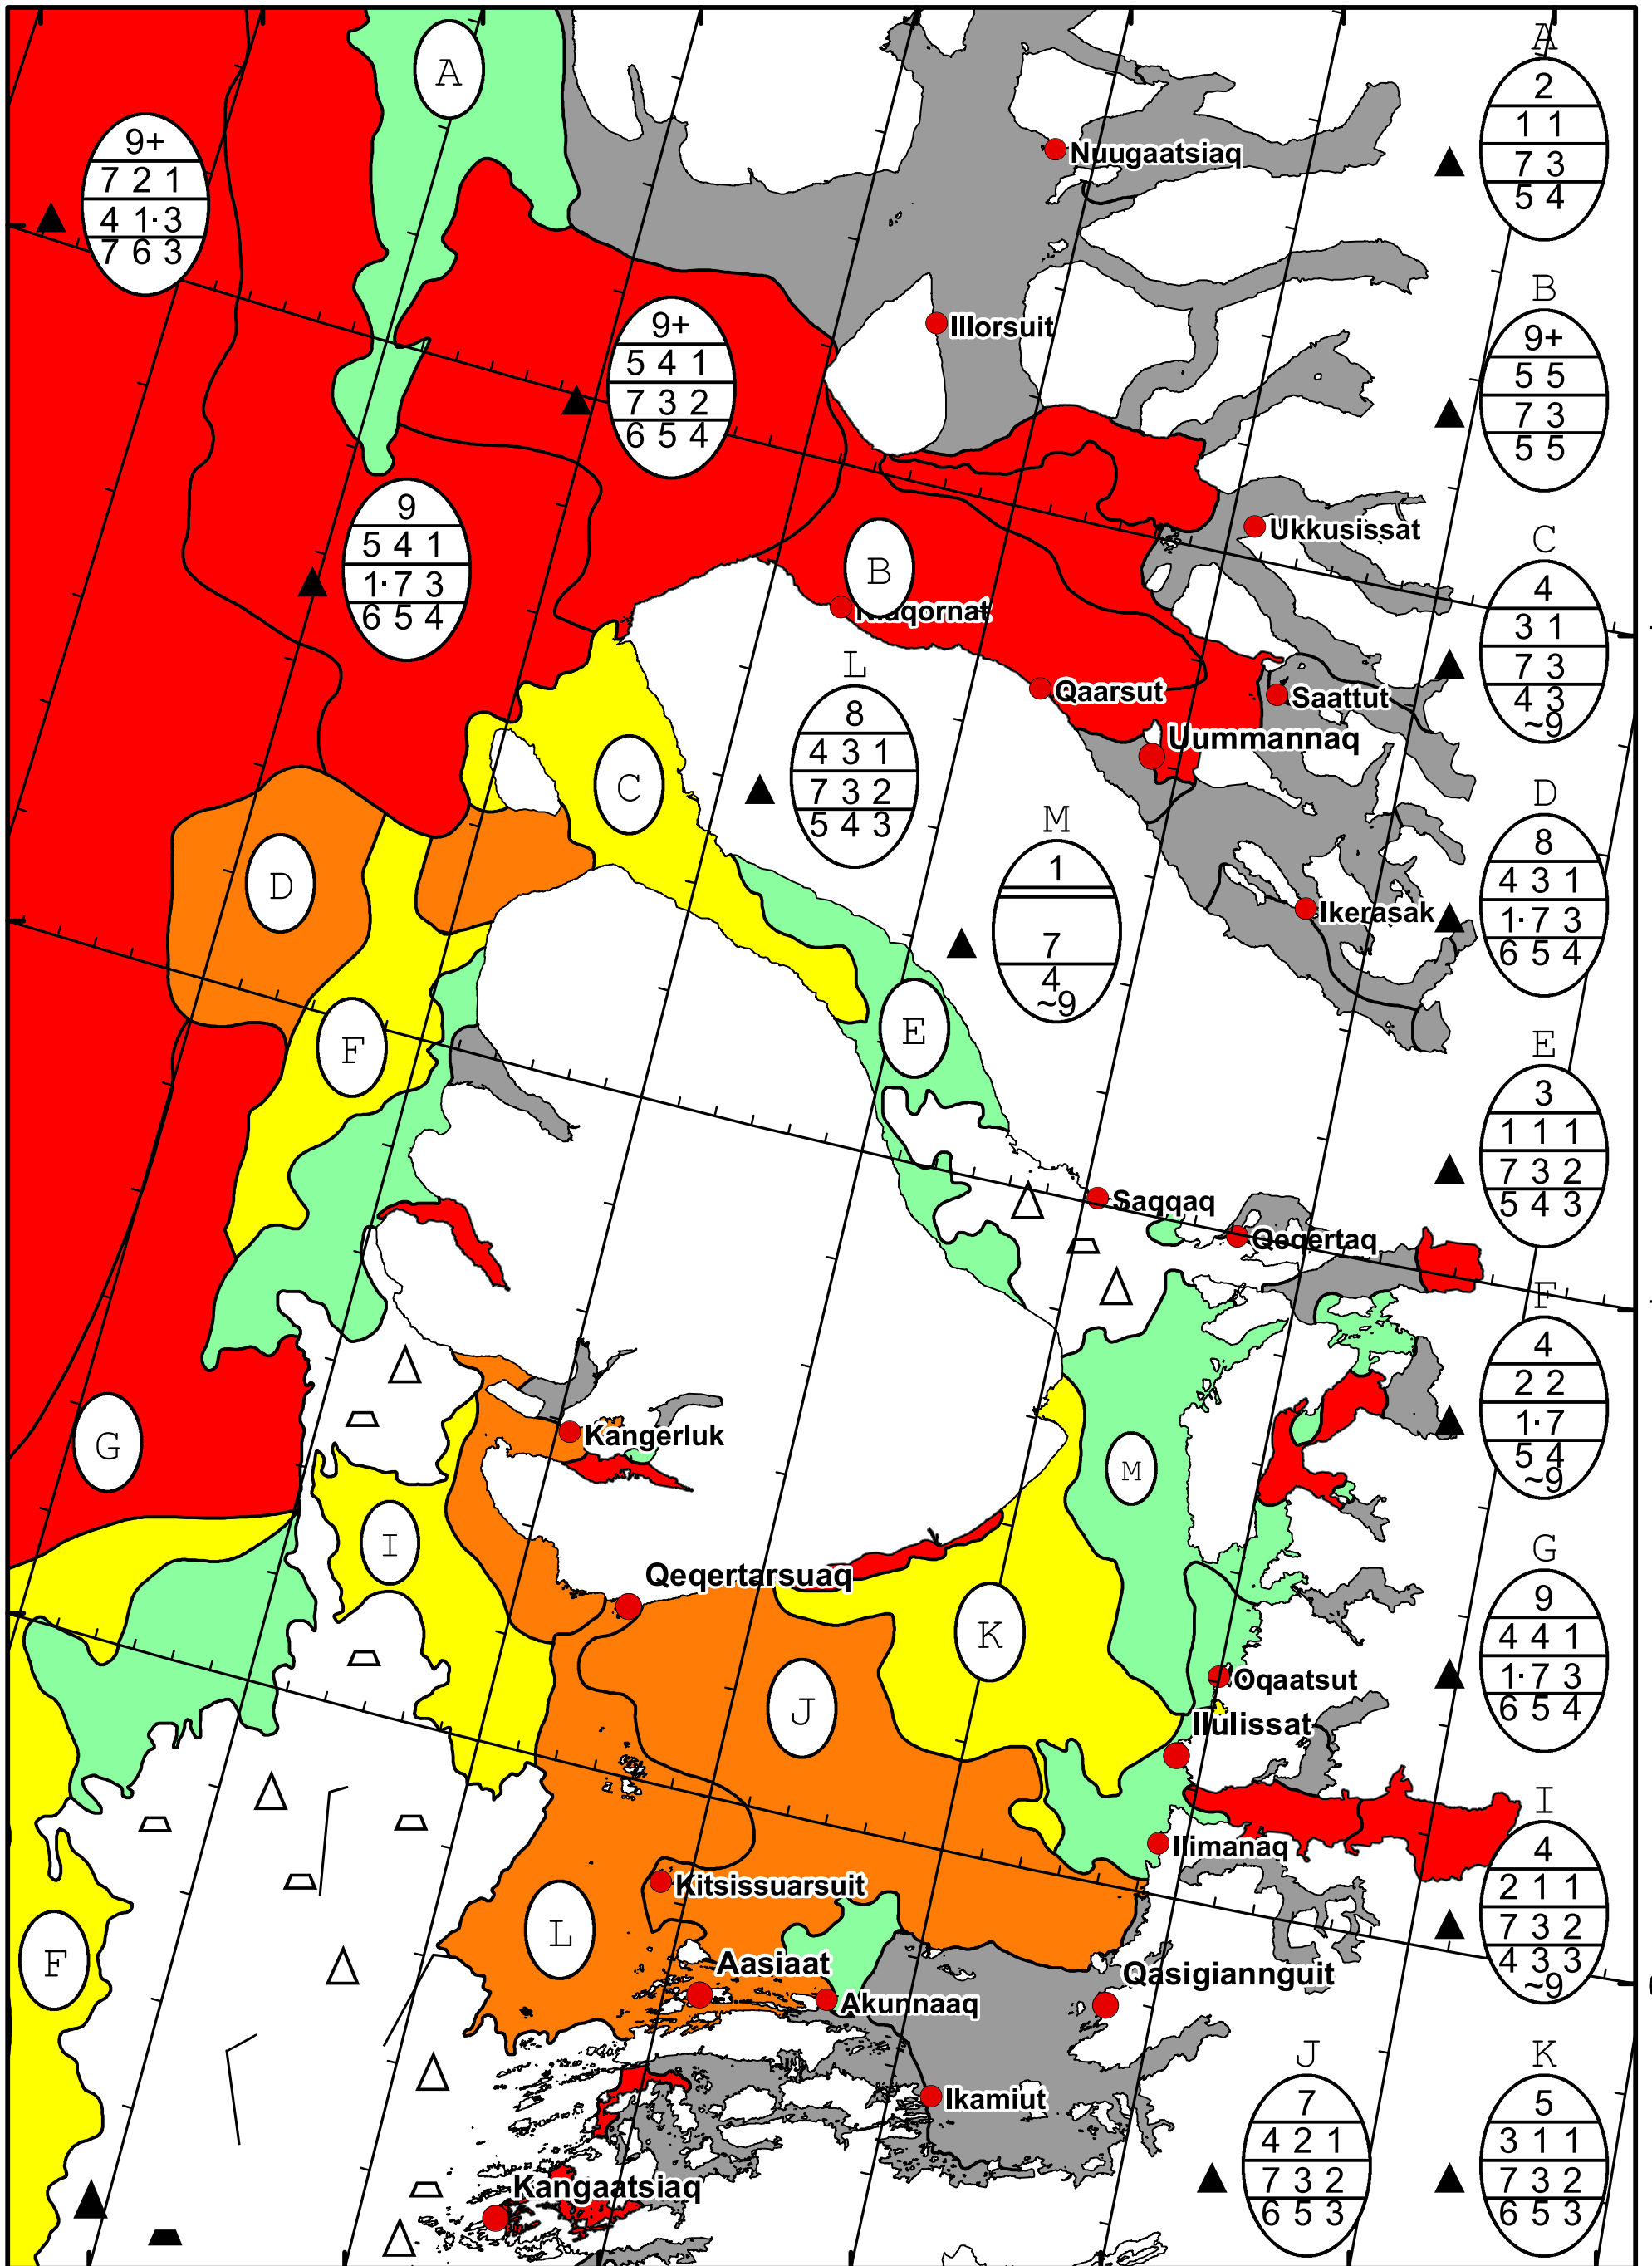

58°W 57°W 56°W 55°W 54°W 53°W 52°W 51°W

71°N

70°N

69°N

71°N

70°N

69°N

DMI
 Ice Service Danish Meteorological Institute

West Greenland Ice Chart
 Valid: 14 April 2023, 10:25 UTC