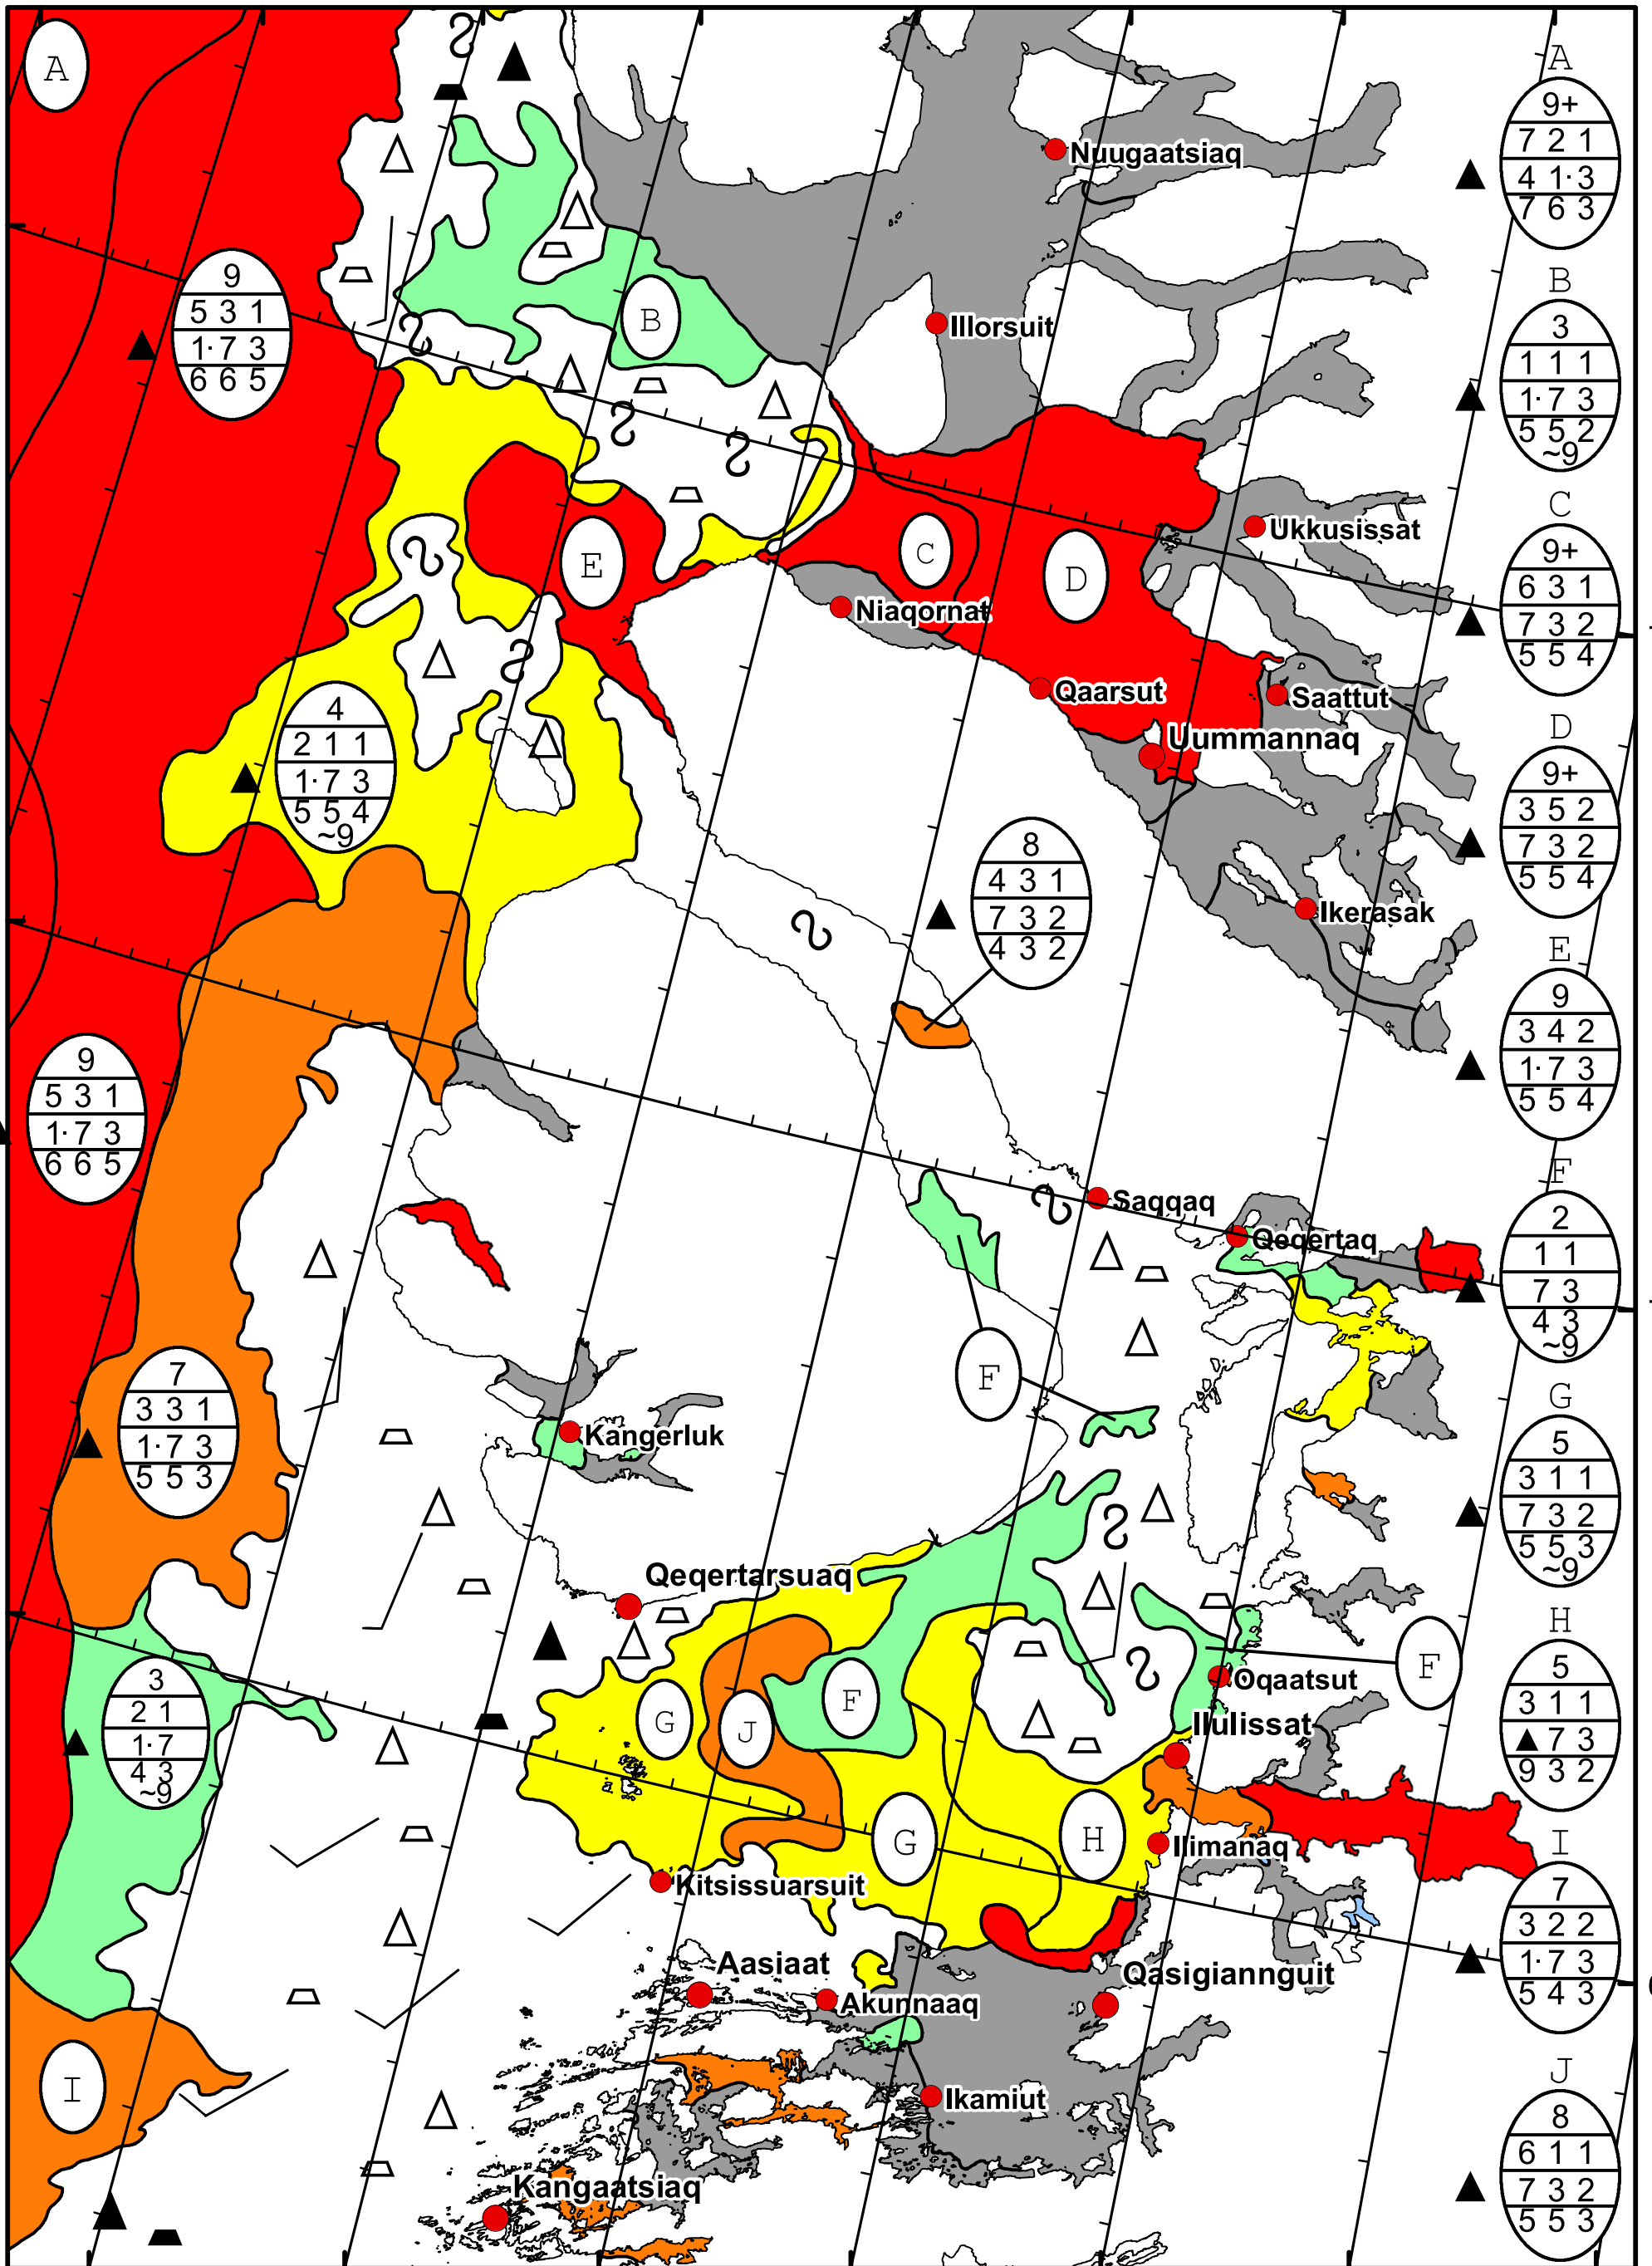

58°W 57°W 56°W 55°W 54°W 53°W 52°W 51°W

71°N

70°N

69°N

71°N

70°N

69°N

West Greenland Ice Chart
Danish Meteorological Institute Valid: 23 April 2023, 21:20 UTC