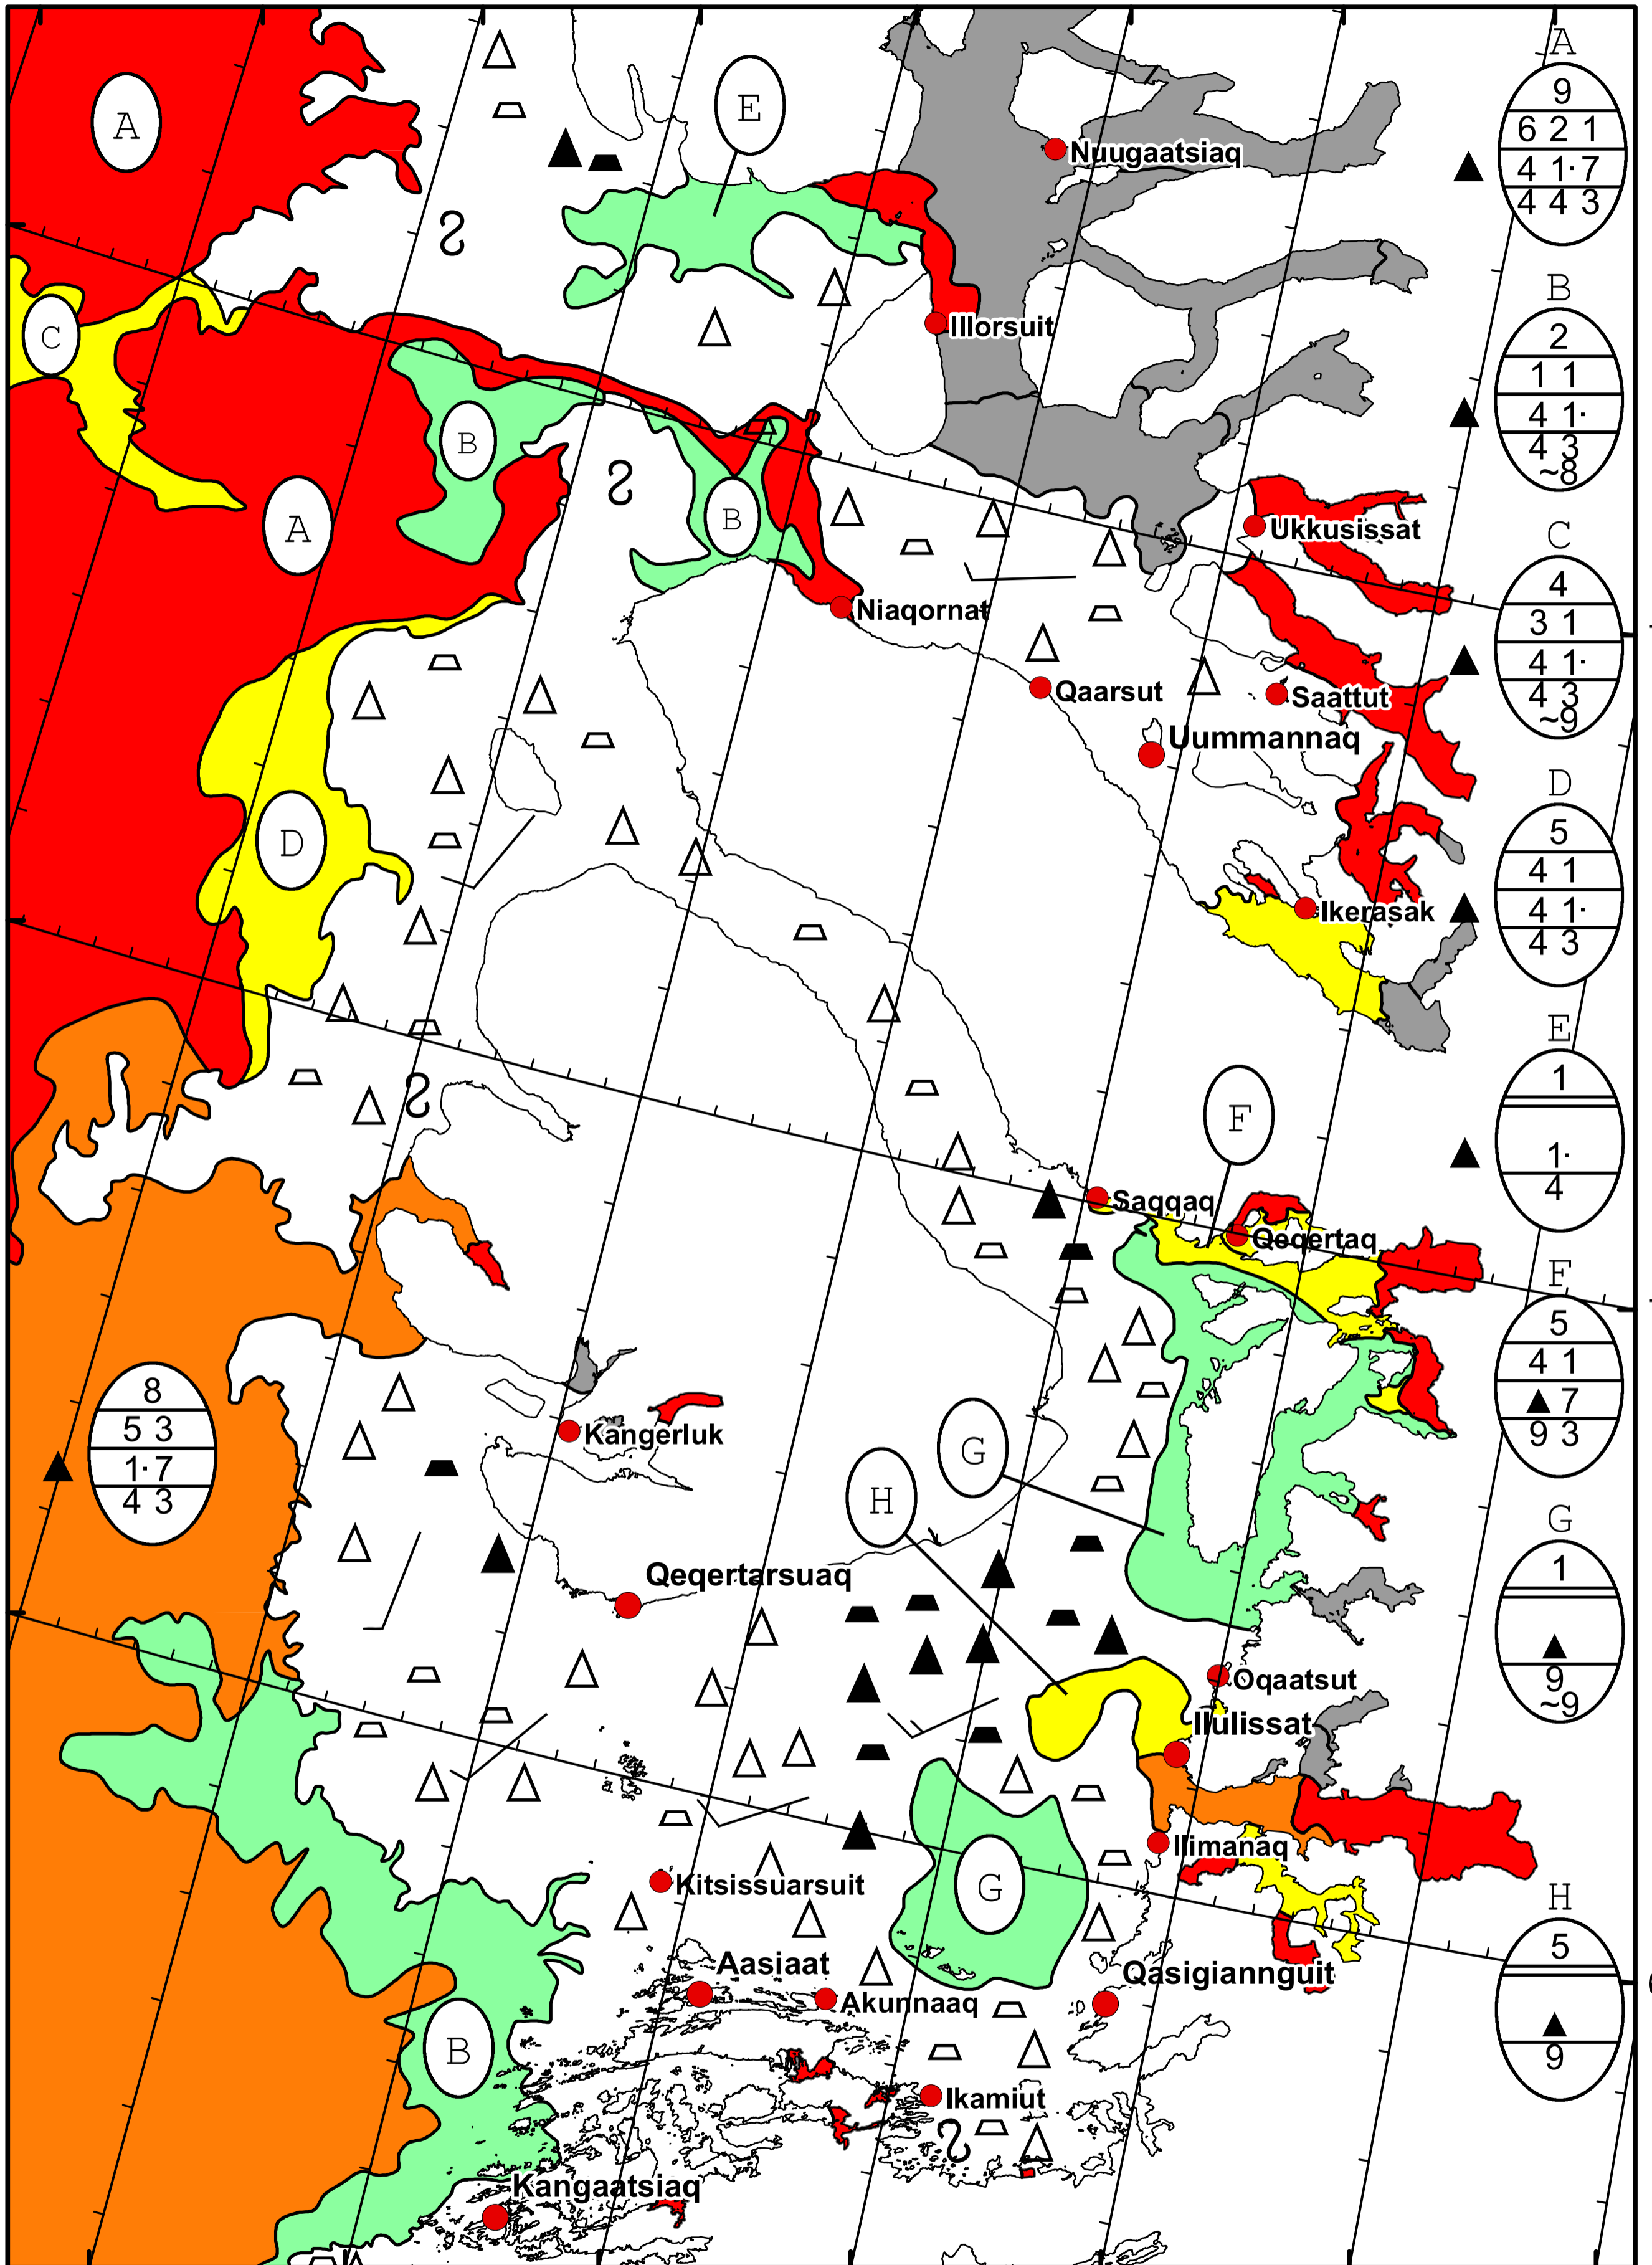

58°W 57°W 56°W 55°W 54°W 53°W 52°W 51°W

71°N

70°N

69°N

71°N

70°N

69°N

West Greenland Ice Chart
 DMI Danish Meteorological Institute
 Ice Service Valid: 07 June 2023, 20:55 UTC