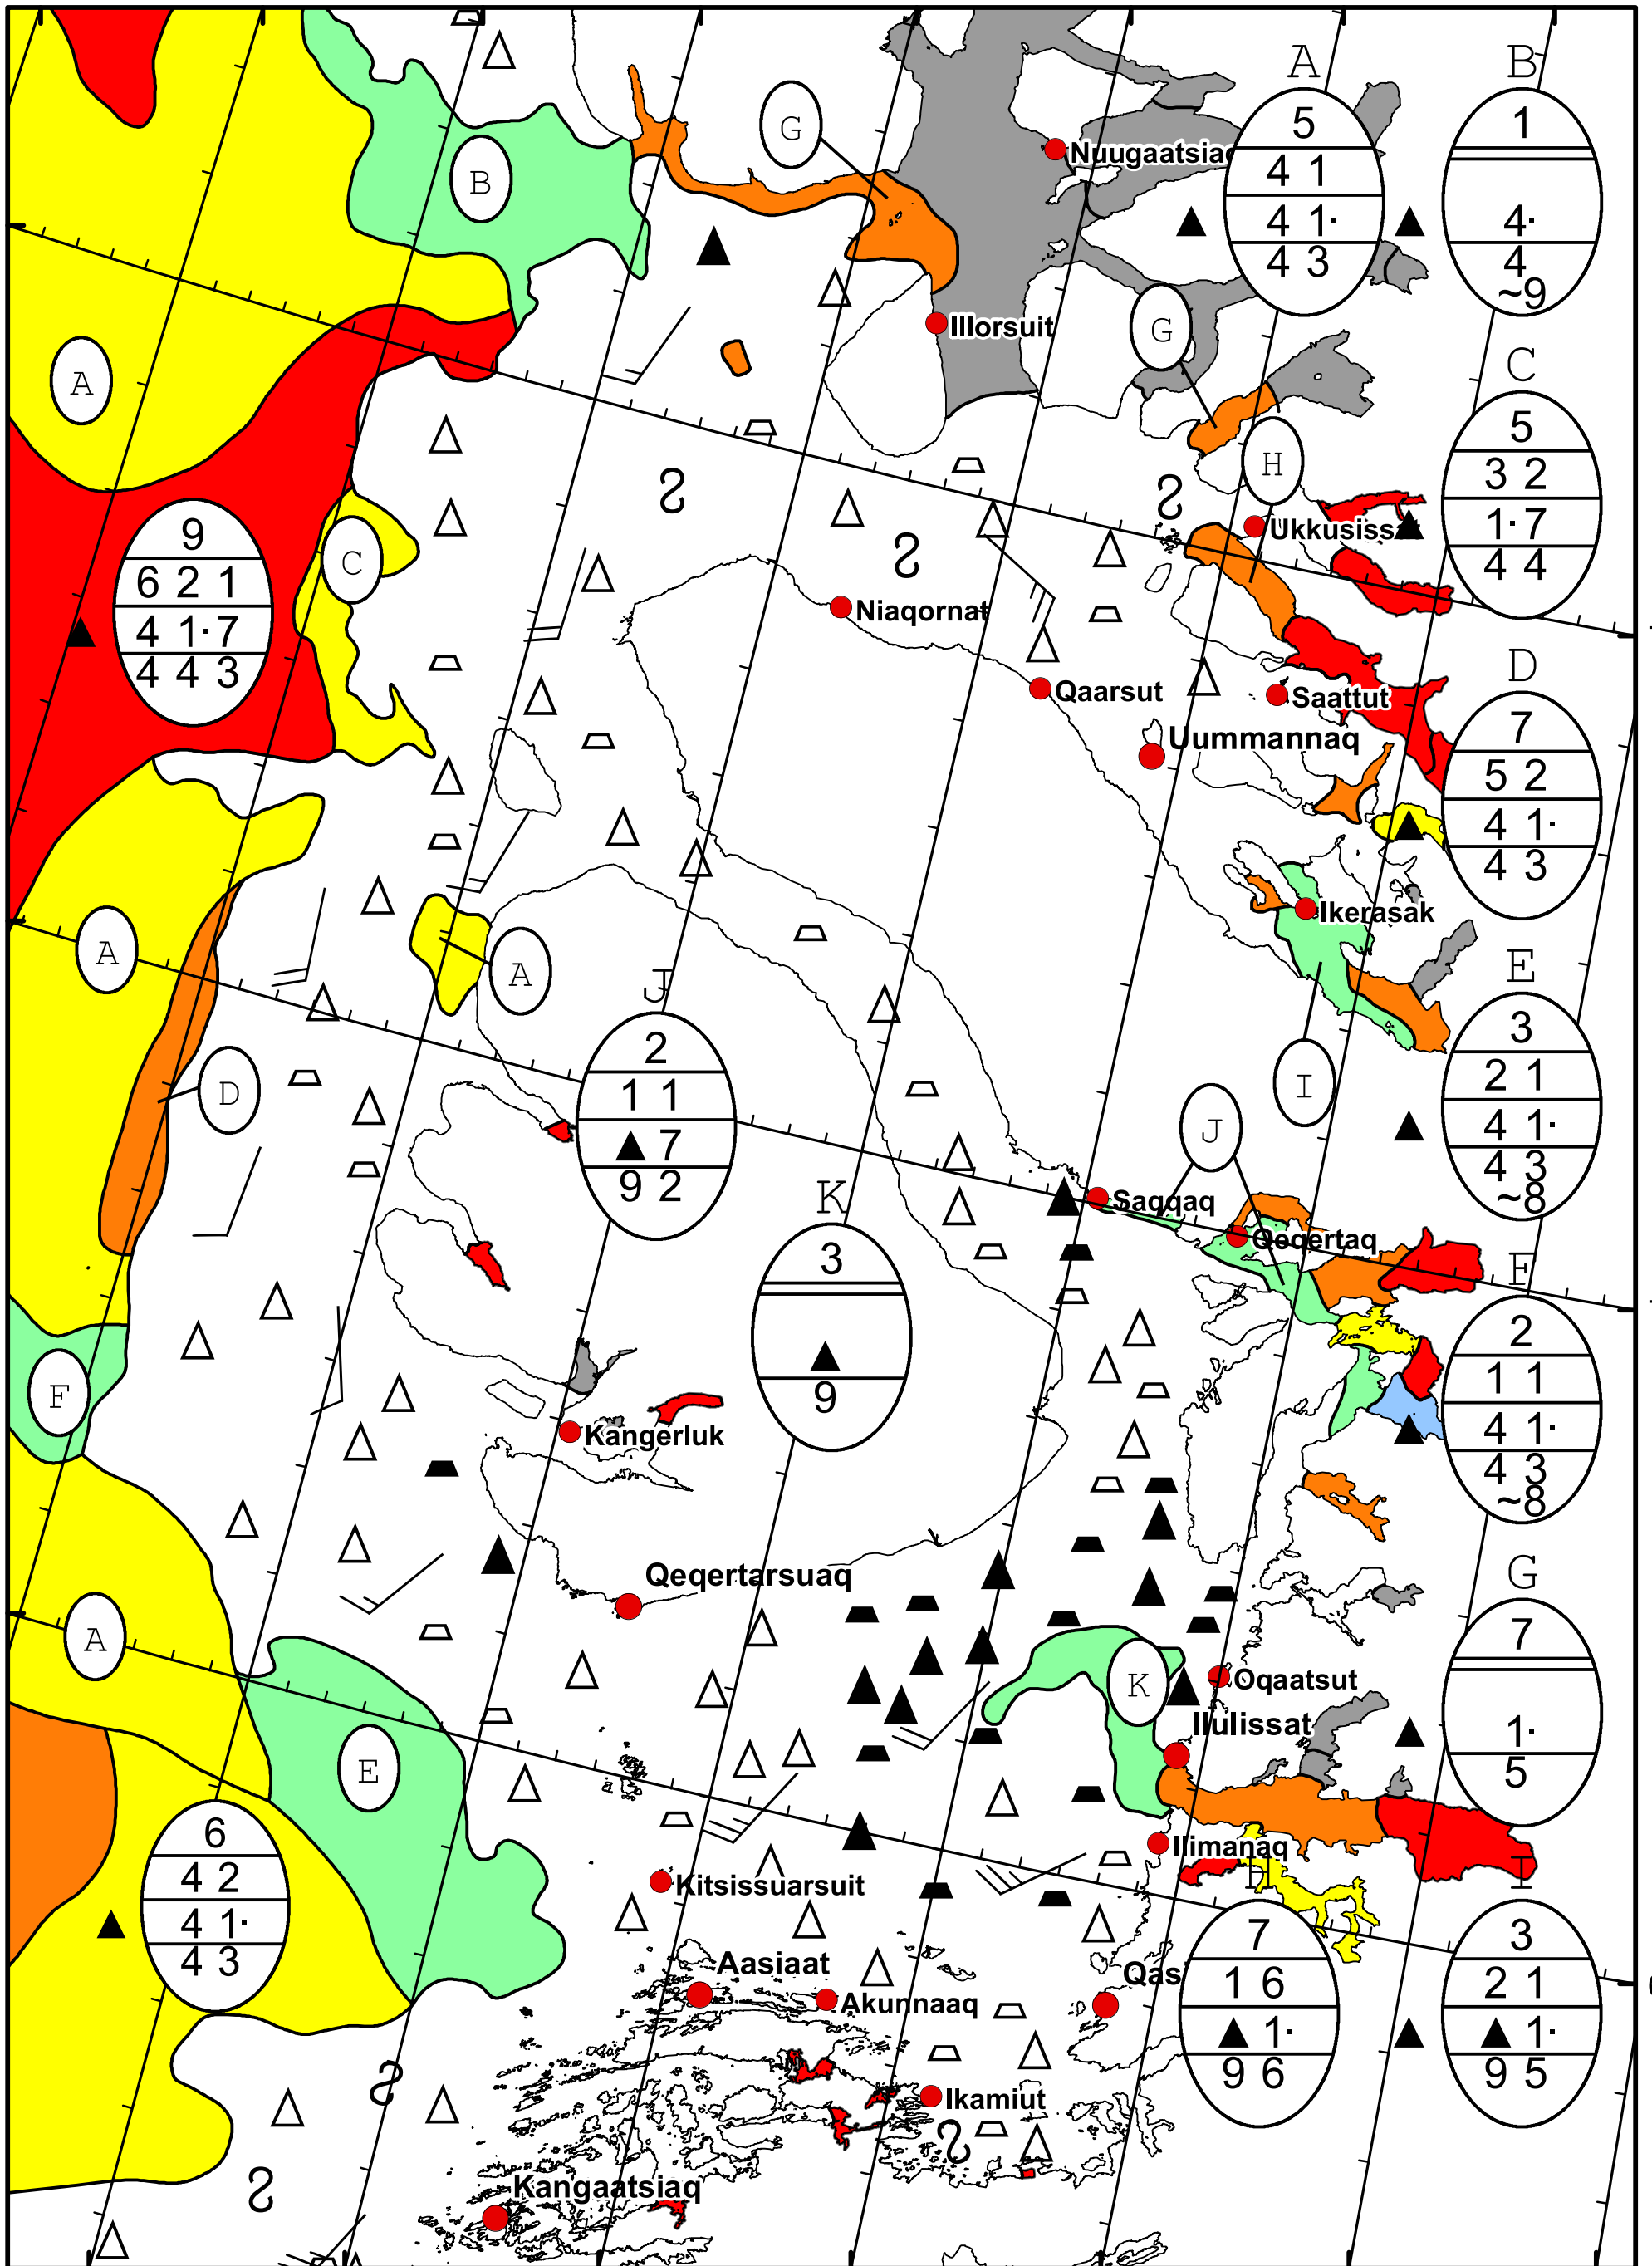

58°W 57°W 56°W 55°W 54°W 53°W 52°W 51°W

71°N

70°N

69°N

71°N

70°N

69°N

West Greenland Ice Chart

Danish Meteorological Institute Valid: 10 June 2023, 21:20 UTC