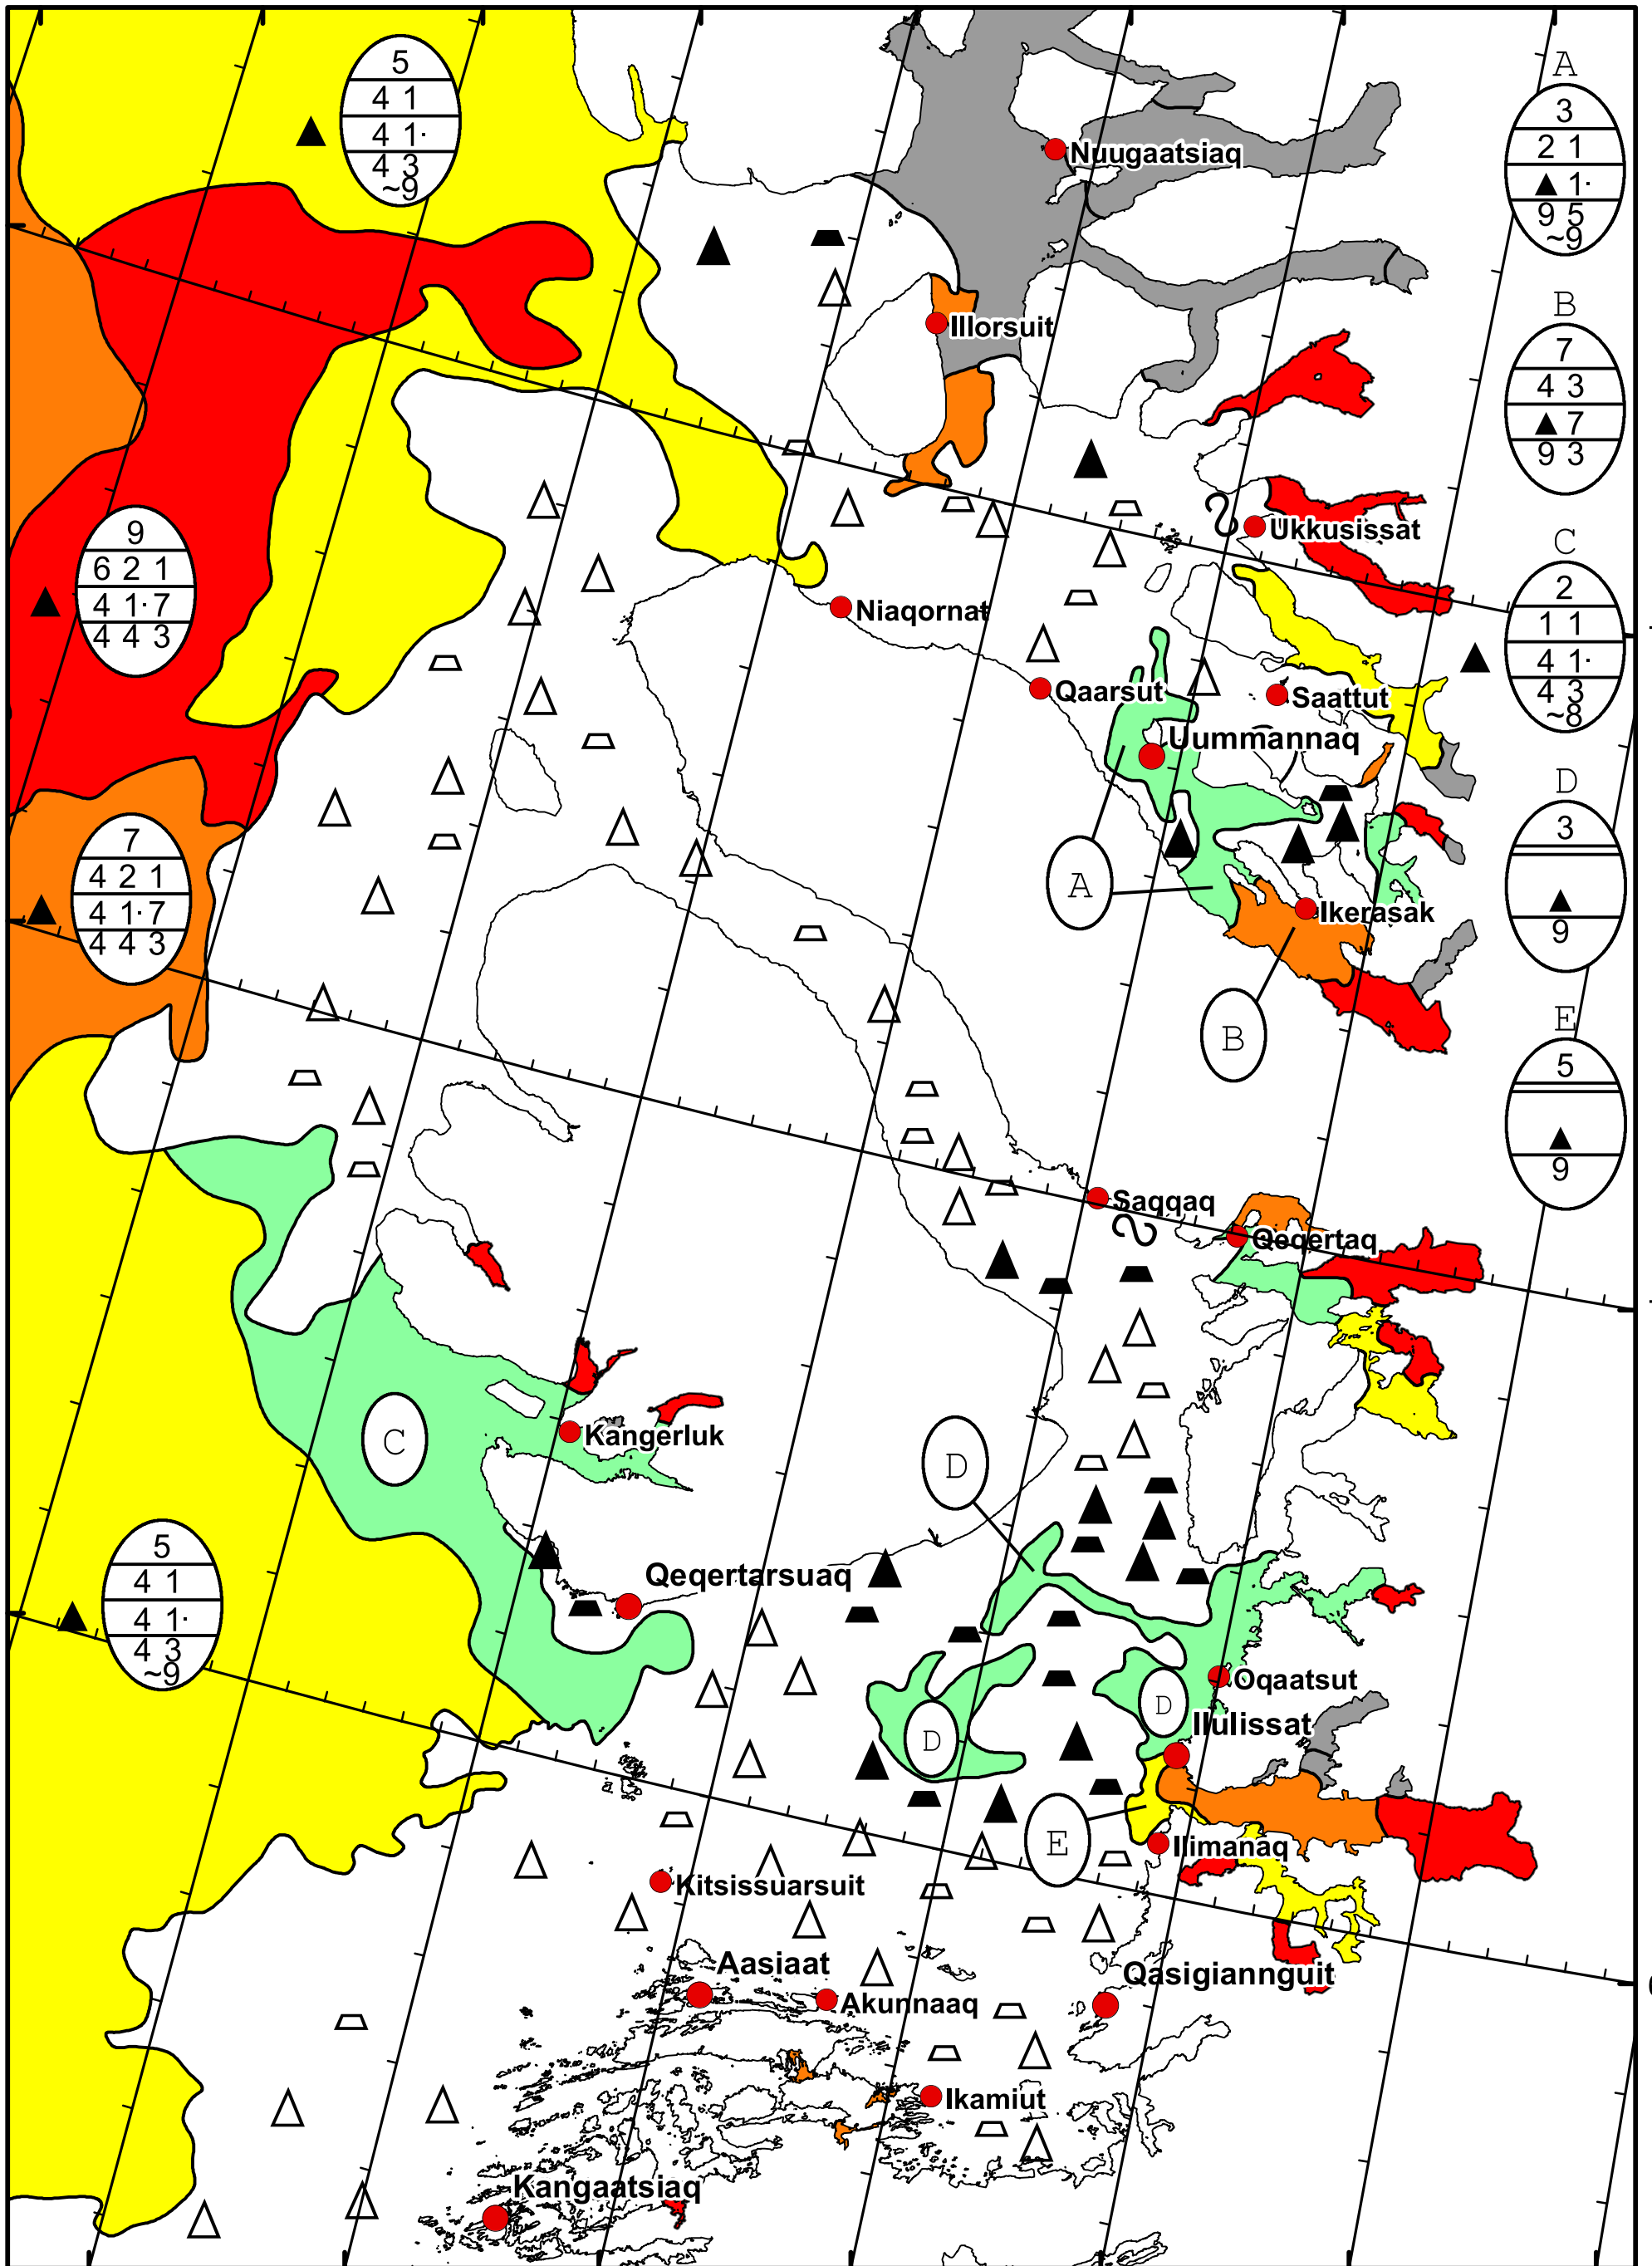

58°W 57°W 56°W 55°W 54°W 53°W 52°W 51°W

71°N

70°N

69°N

71°N

70°N

69°N

West Greenland Ice Chart
Danish Meteorological Institute Valid: 14 June 2023, 10:15 UTC