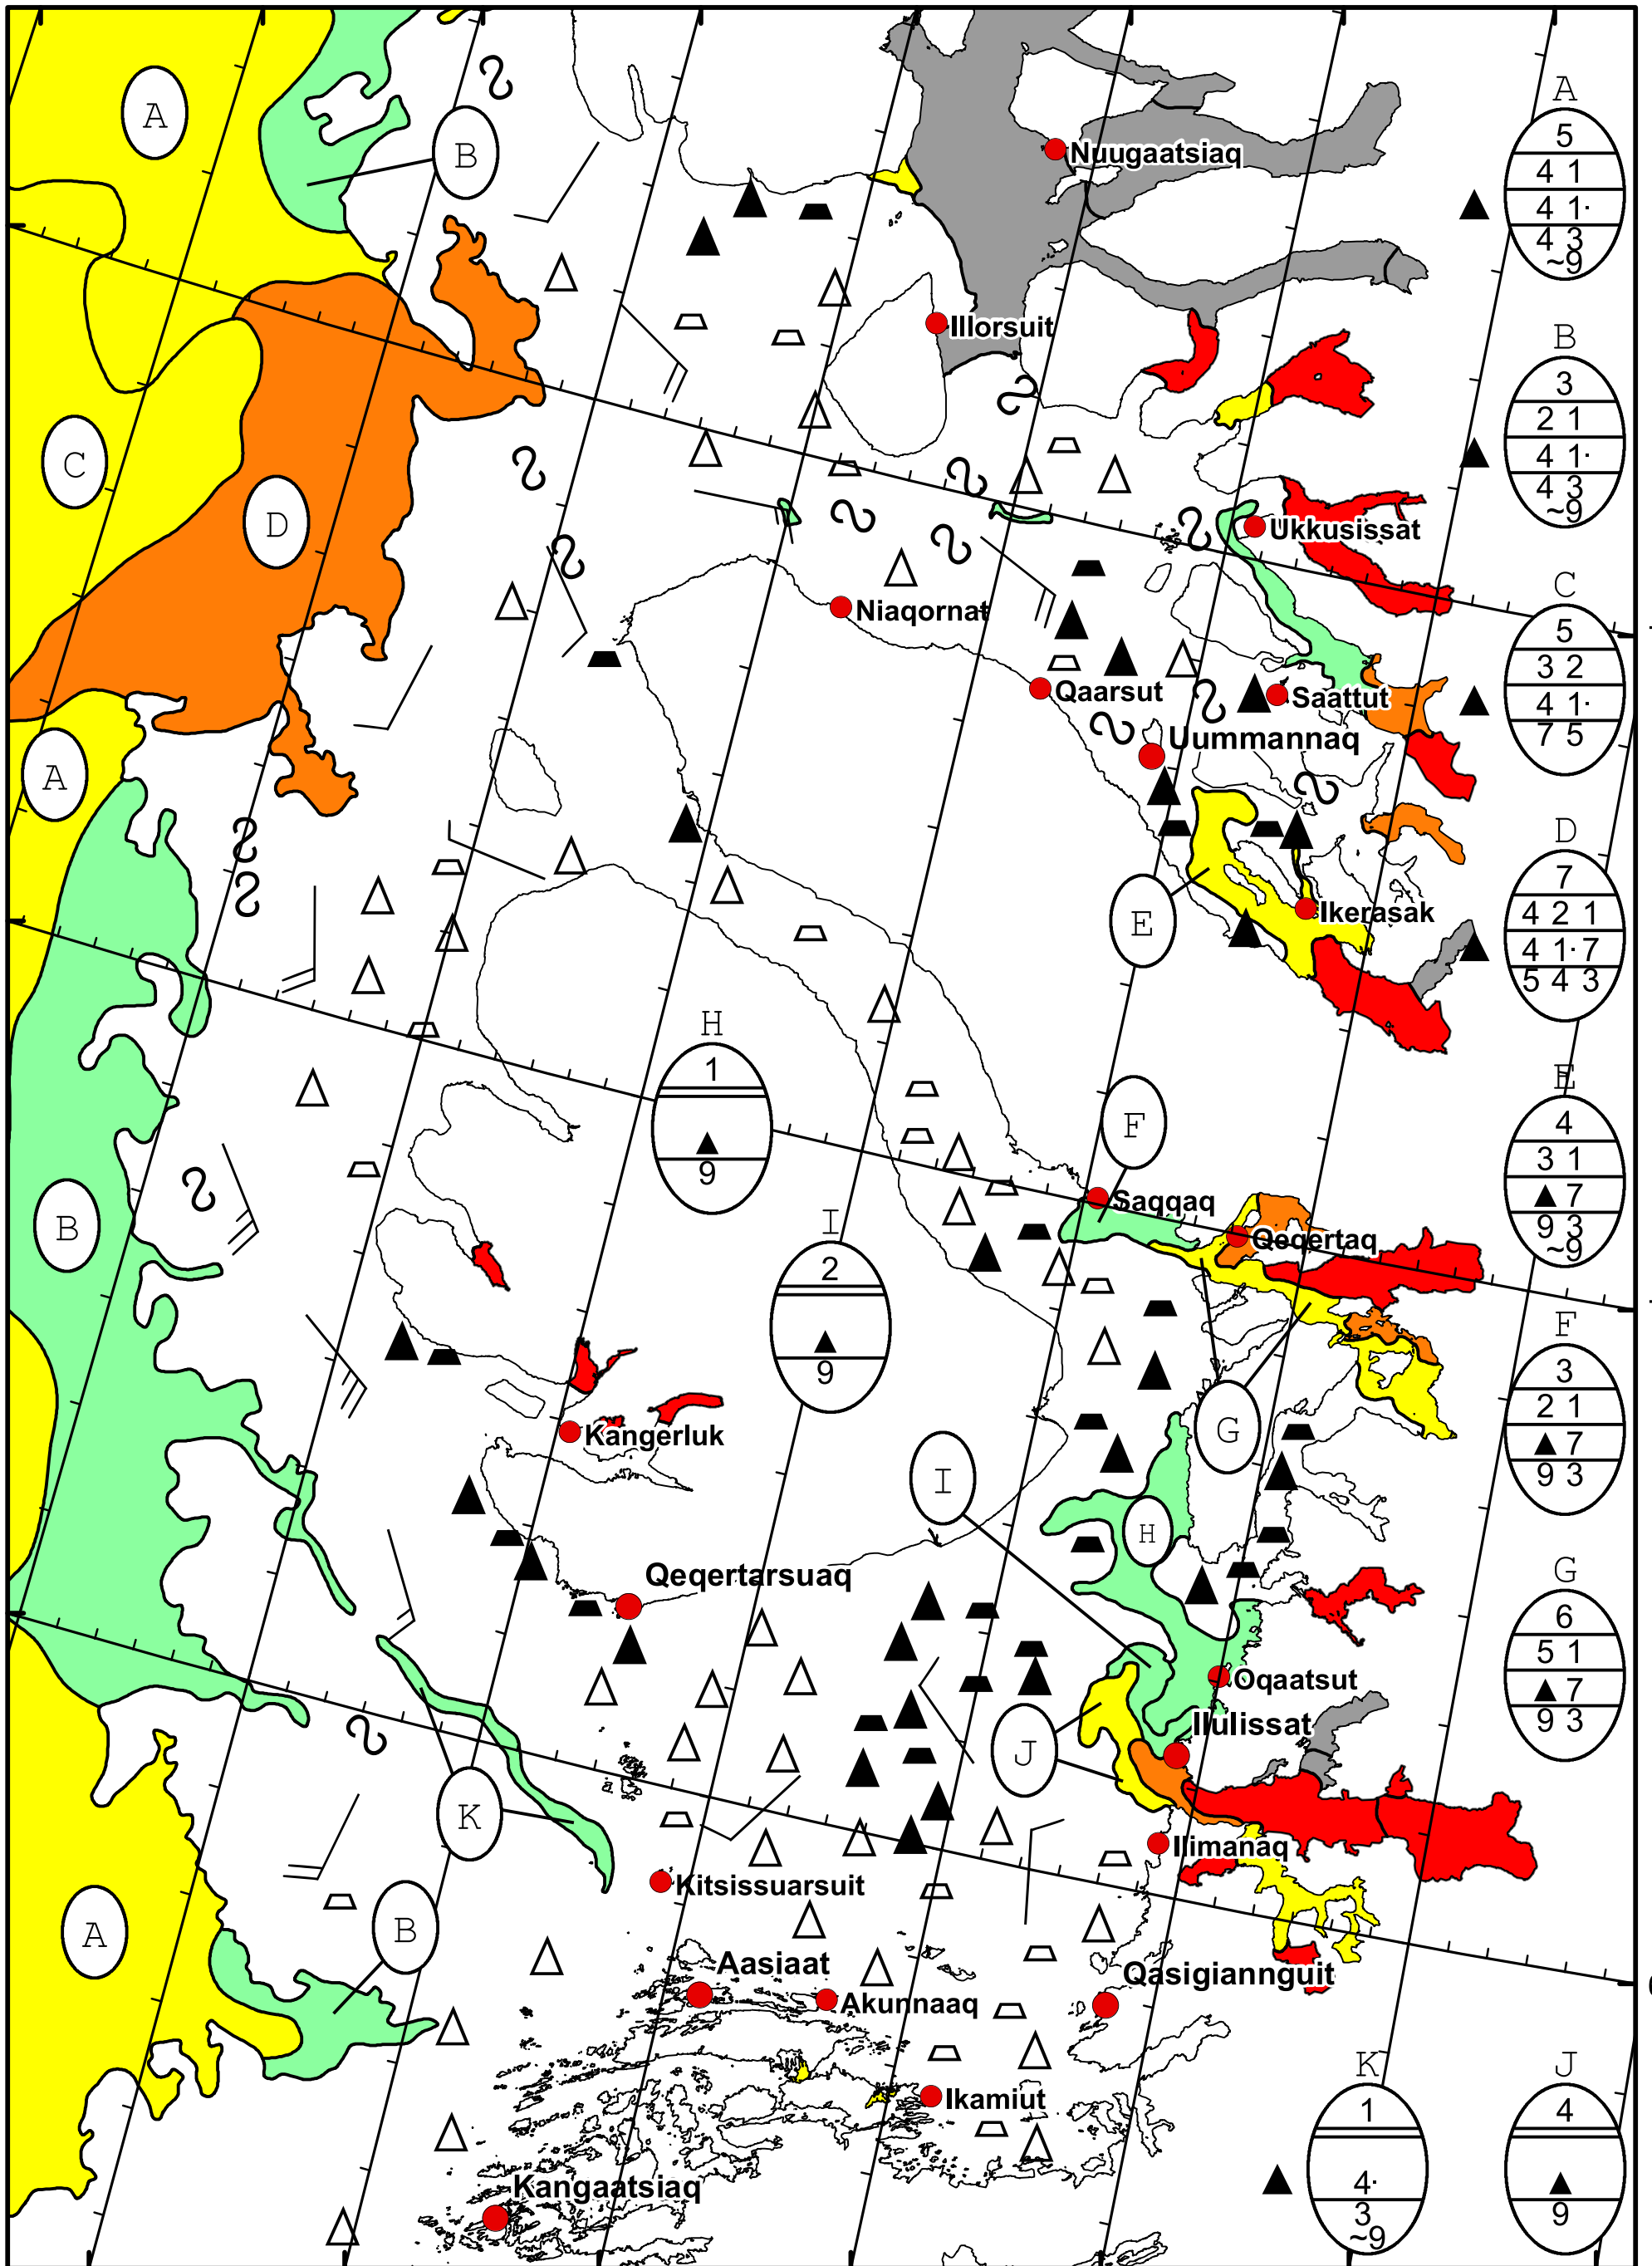

58°W 57°W 56°W 55°W 54°W 53°W 52°W 51°W

71°N

70°N

69°N

71°N

70°N

69°N

West Greenland Ice Chart

Danish Meteorological Institute Valid: 20 June 2023, 21:00 UTC