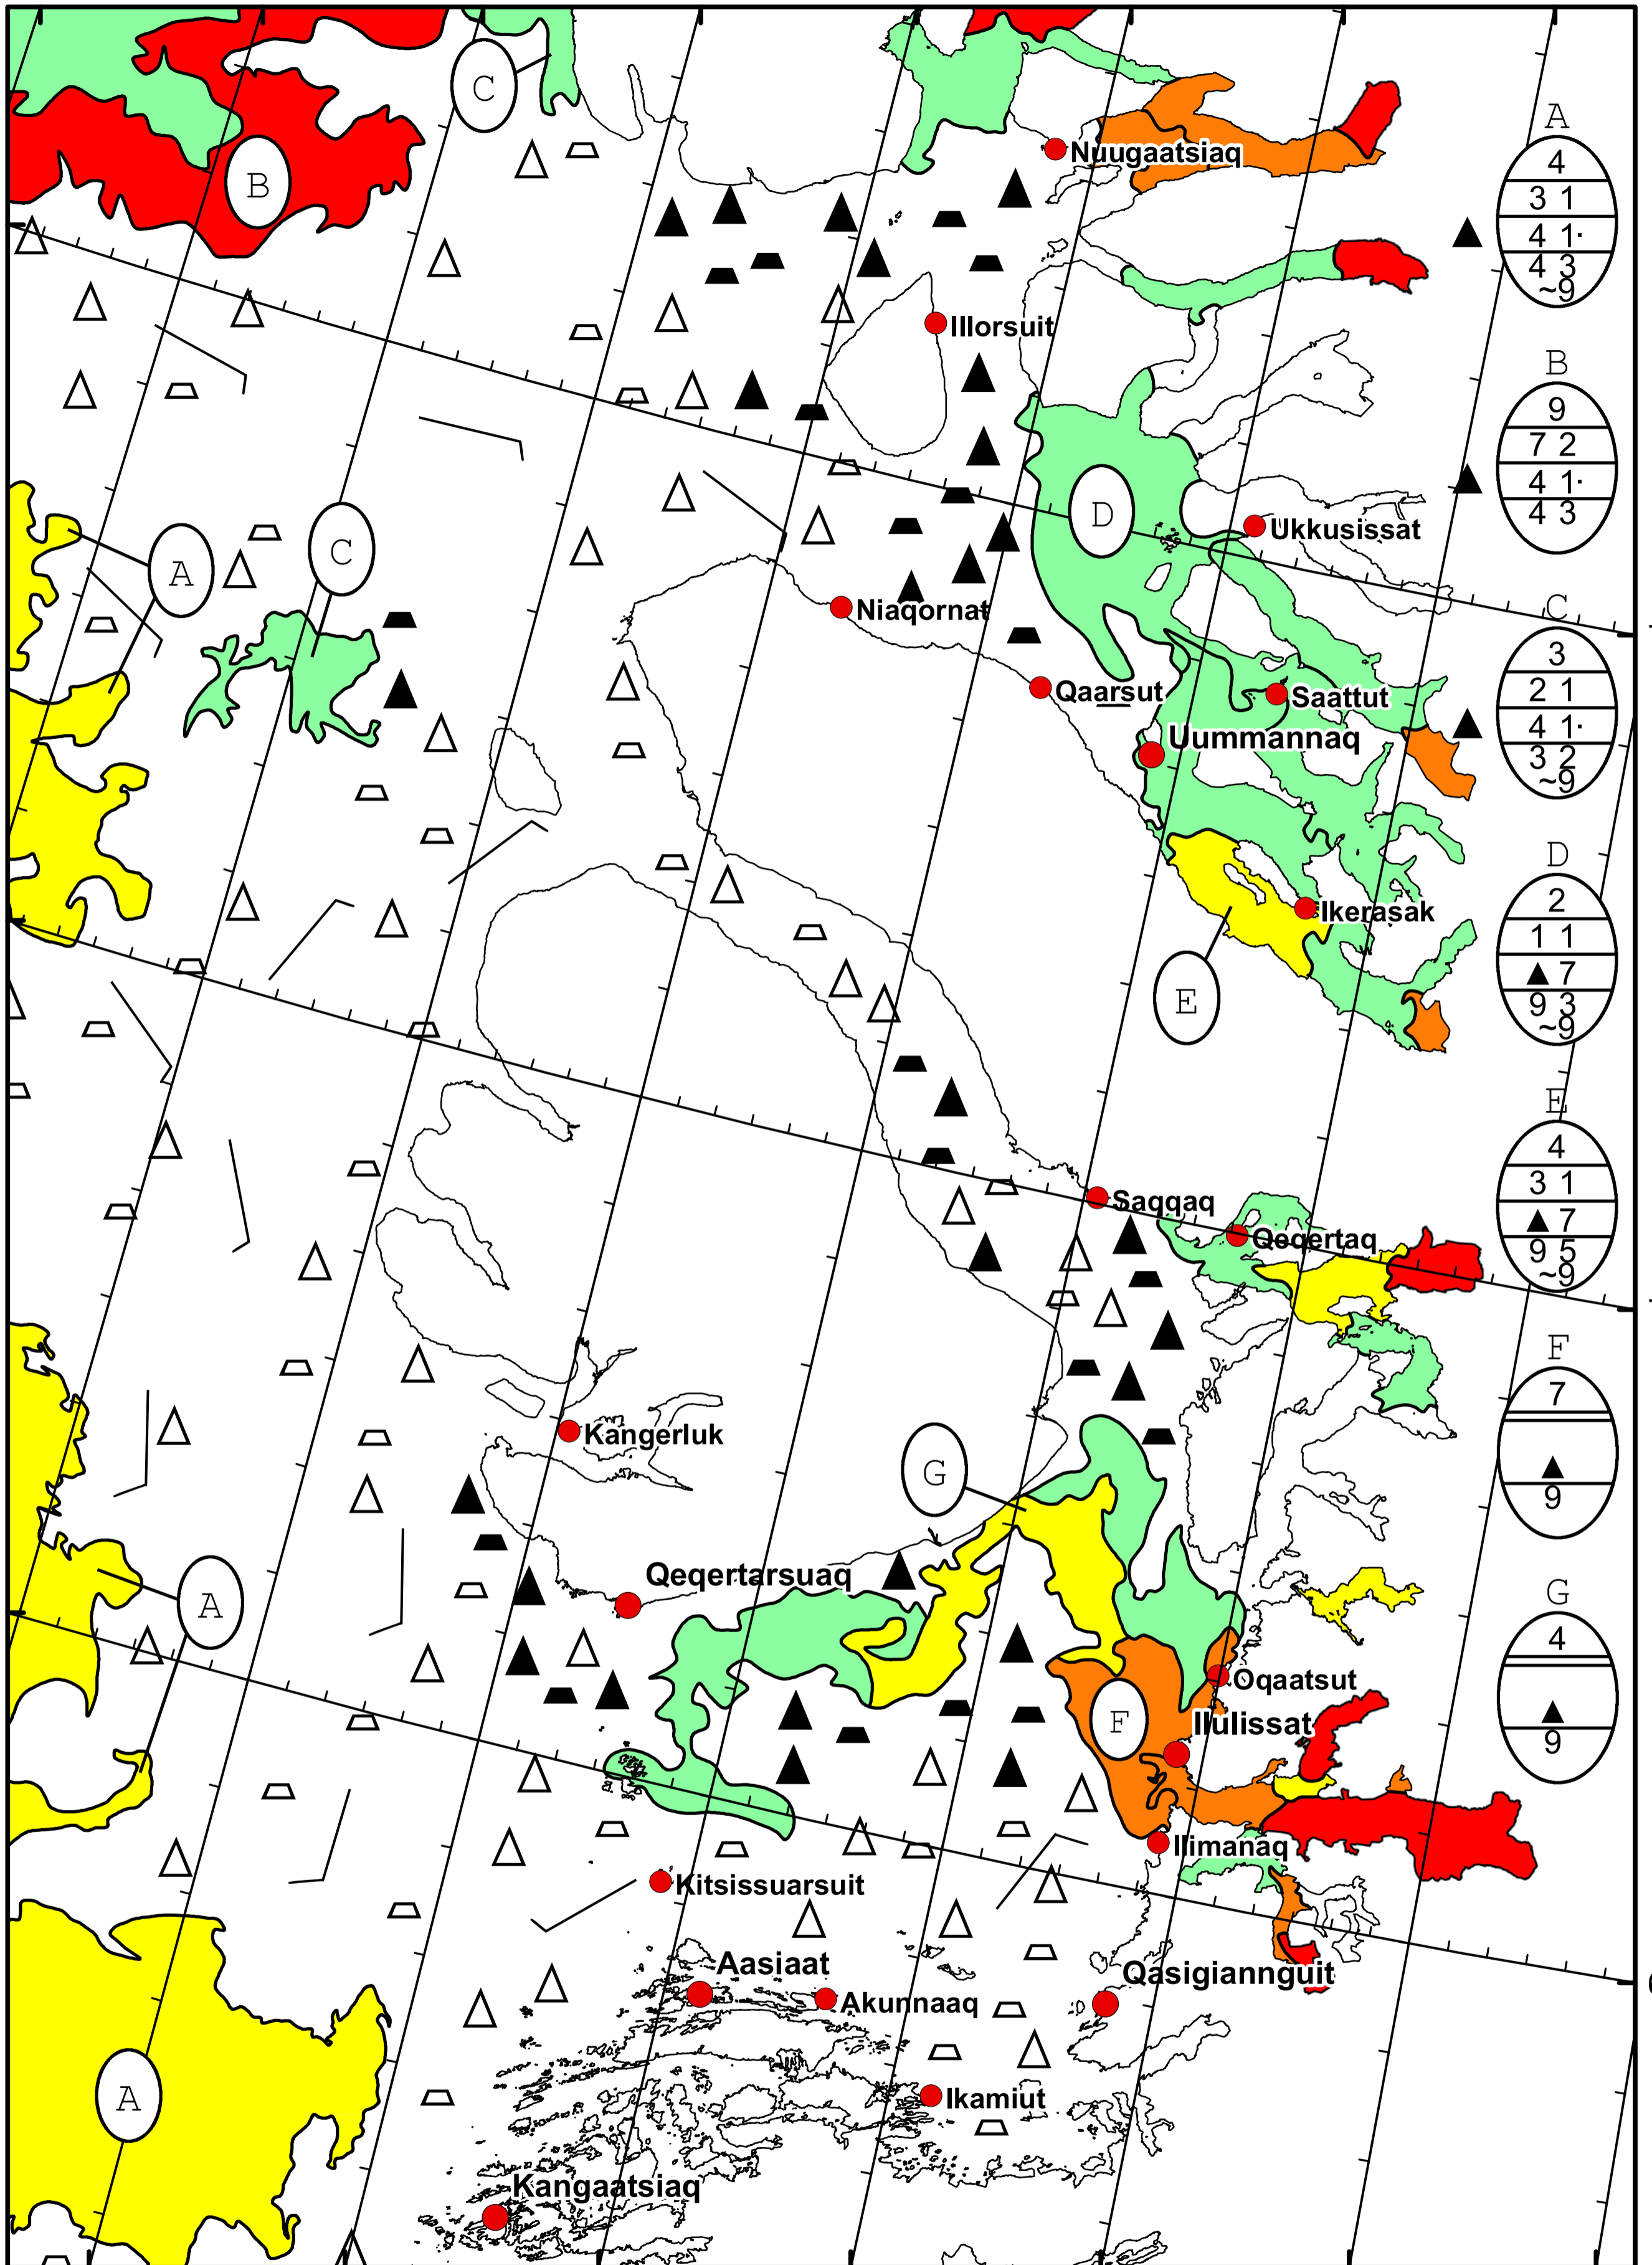

58°W 57°W 56°W 55°W 54°W 53°W 52°W 51°W

71°N

70°N

69°N

71°N

70°N

69°N

West Greenland Ice Chart
Danish Meteorological Institute Valid: 09 July 2023, 21:30 UTC