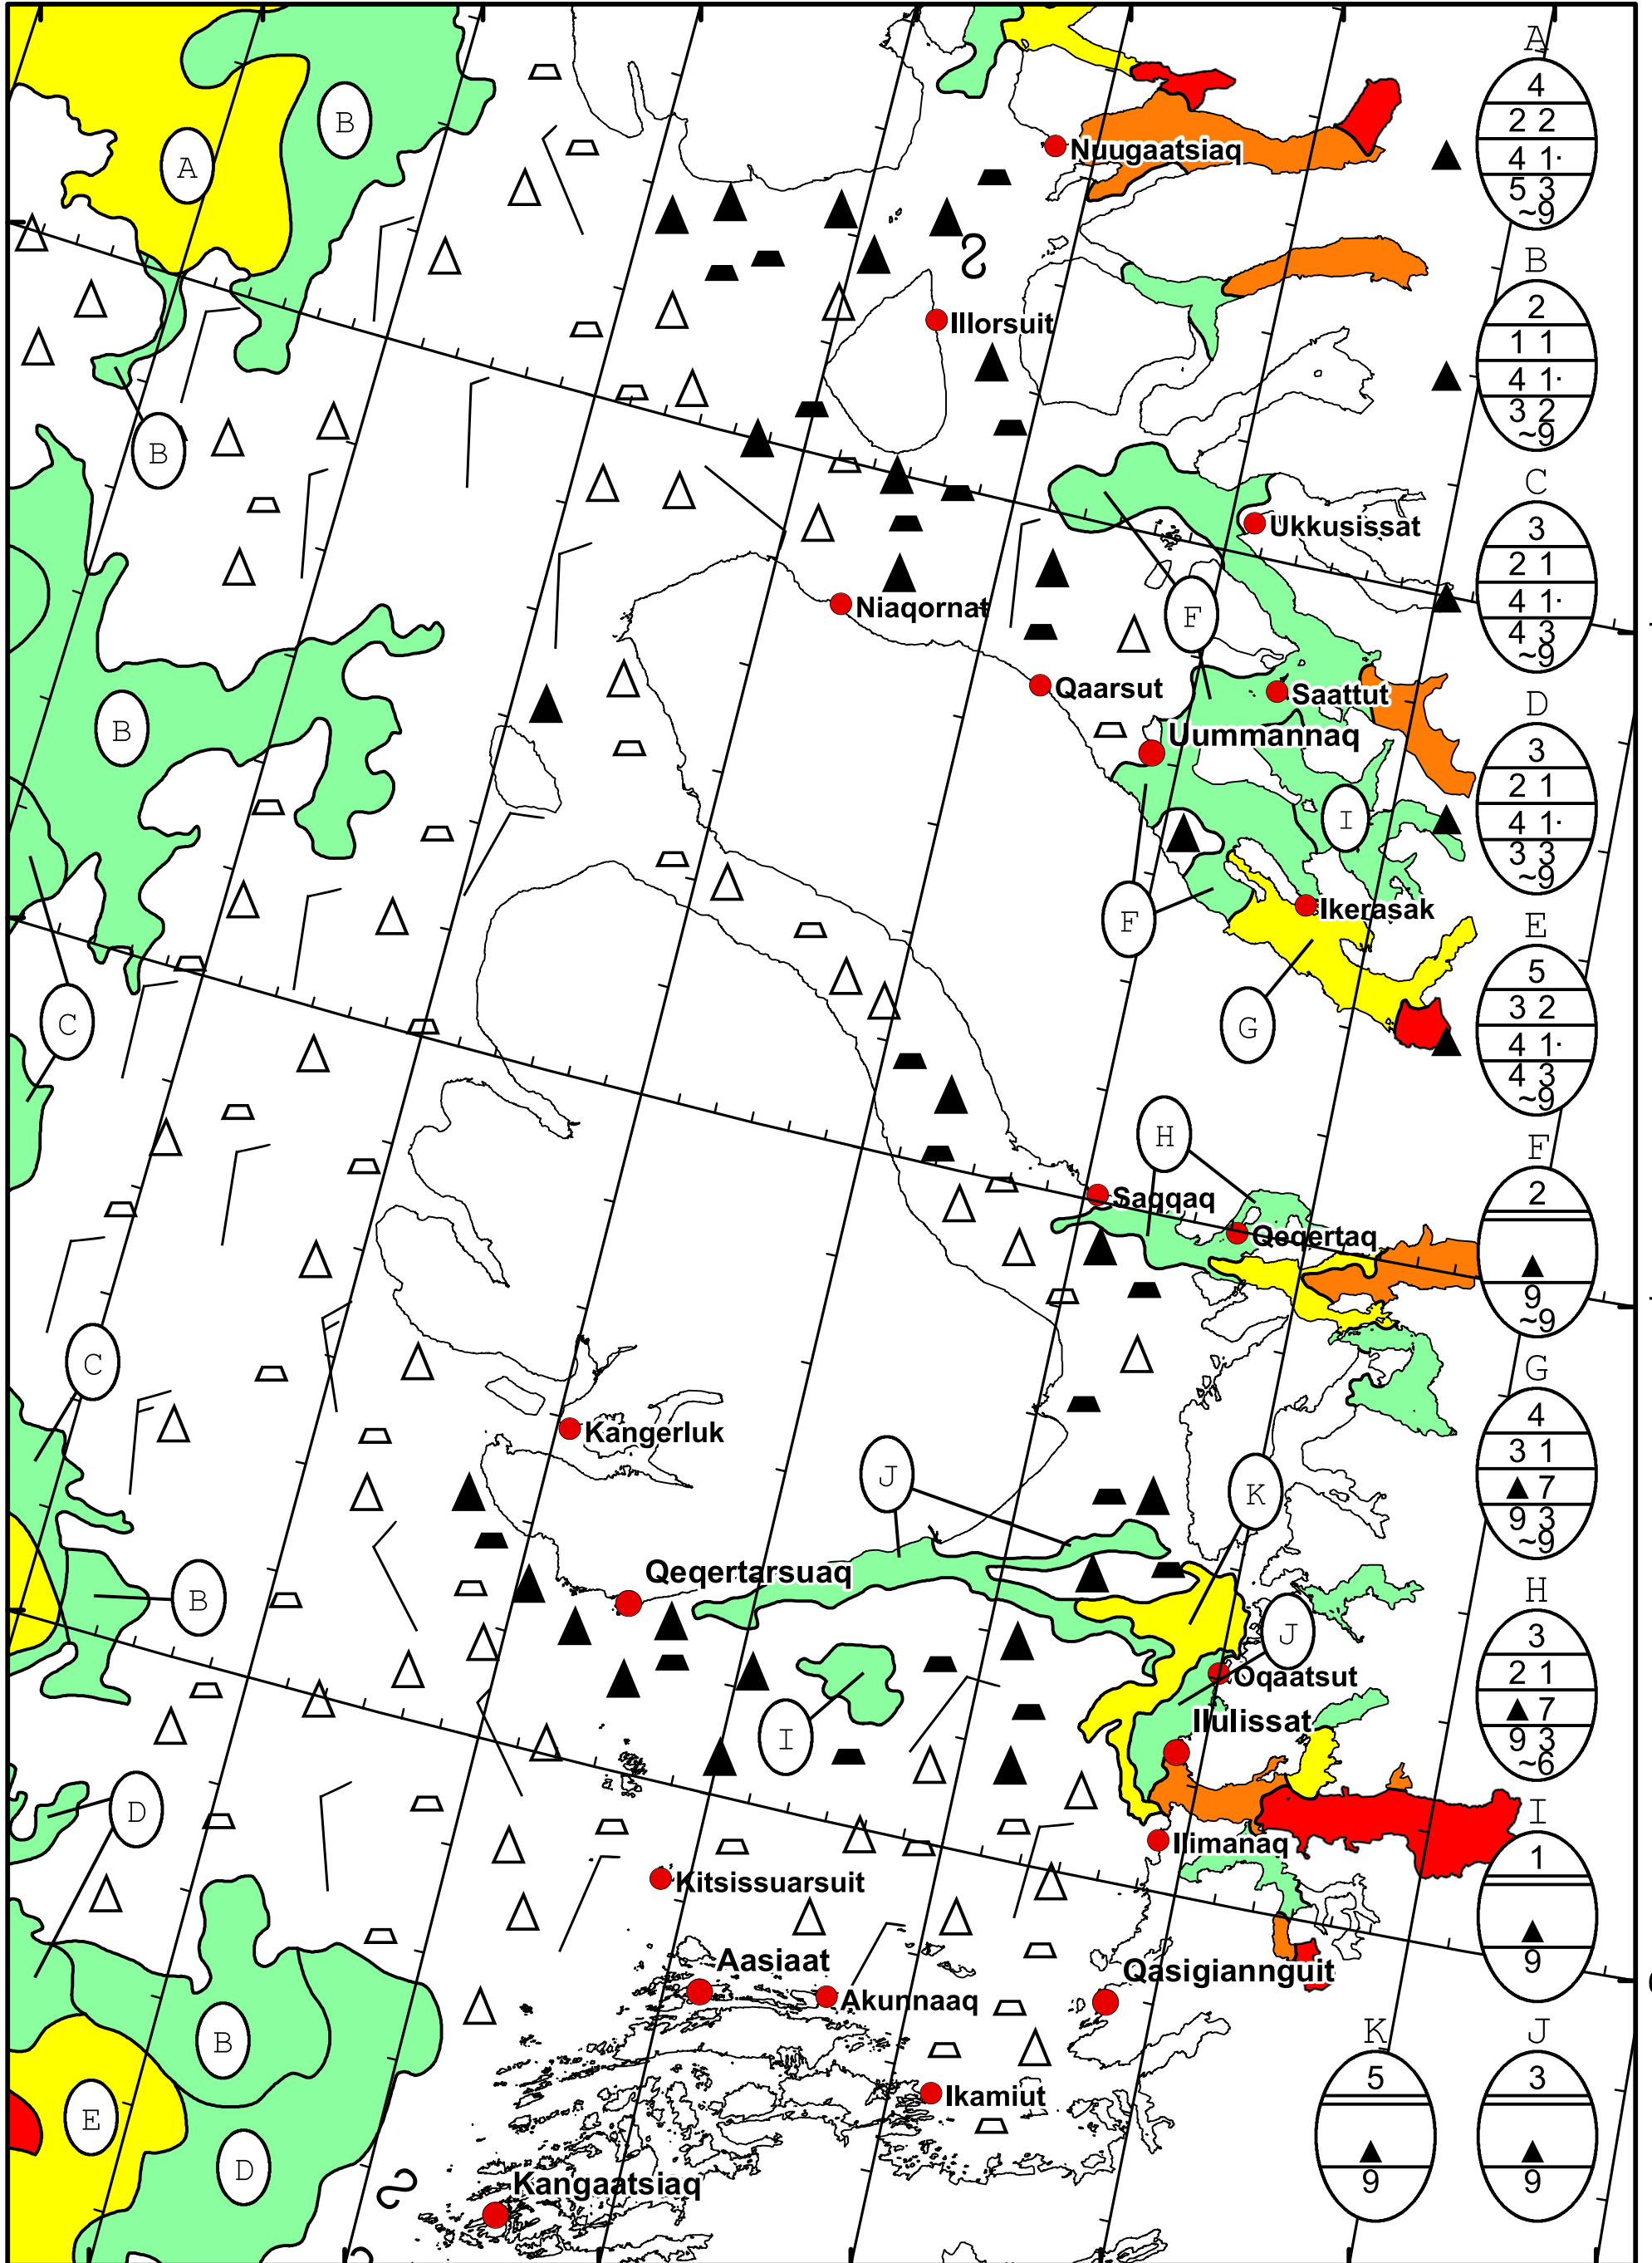

58°W 57°W 56°W 55°W 54°W 53°W 52°W 51°W

71°N

70°N

69°N

71°N

70°N

69°N

West Greenland Ice Chart  
 DMI Danish Meteorological Institute  
 Ice Service Valid: 12 July 2023, 20:50 UTC