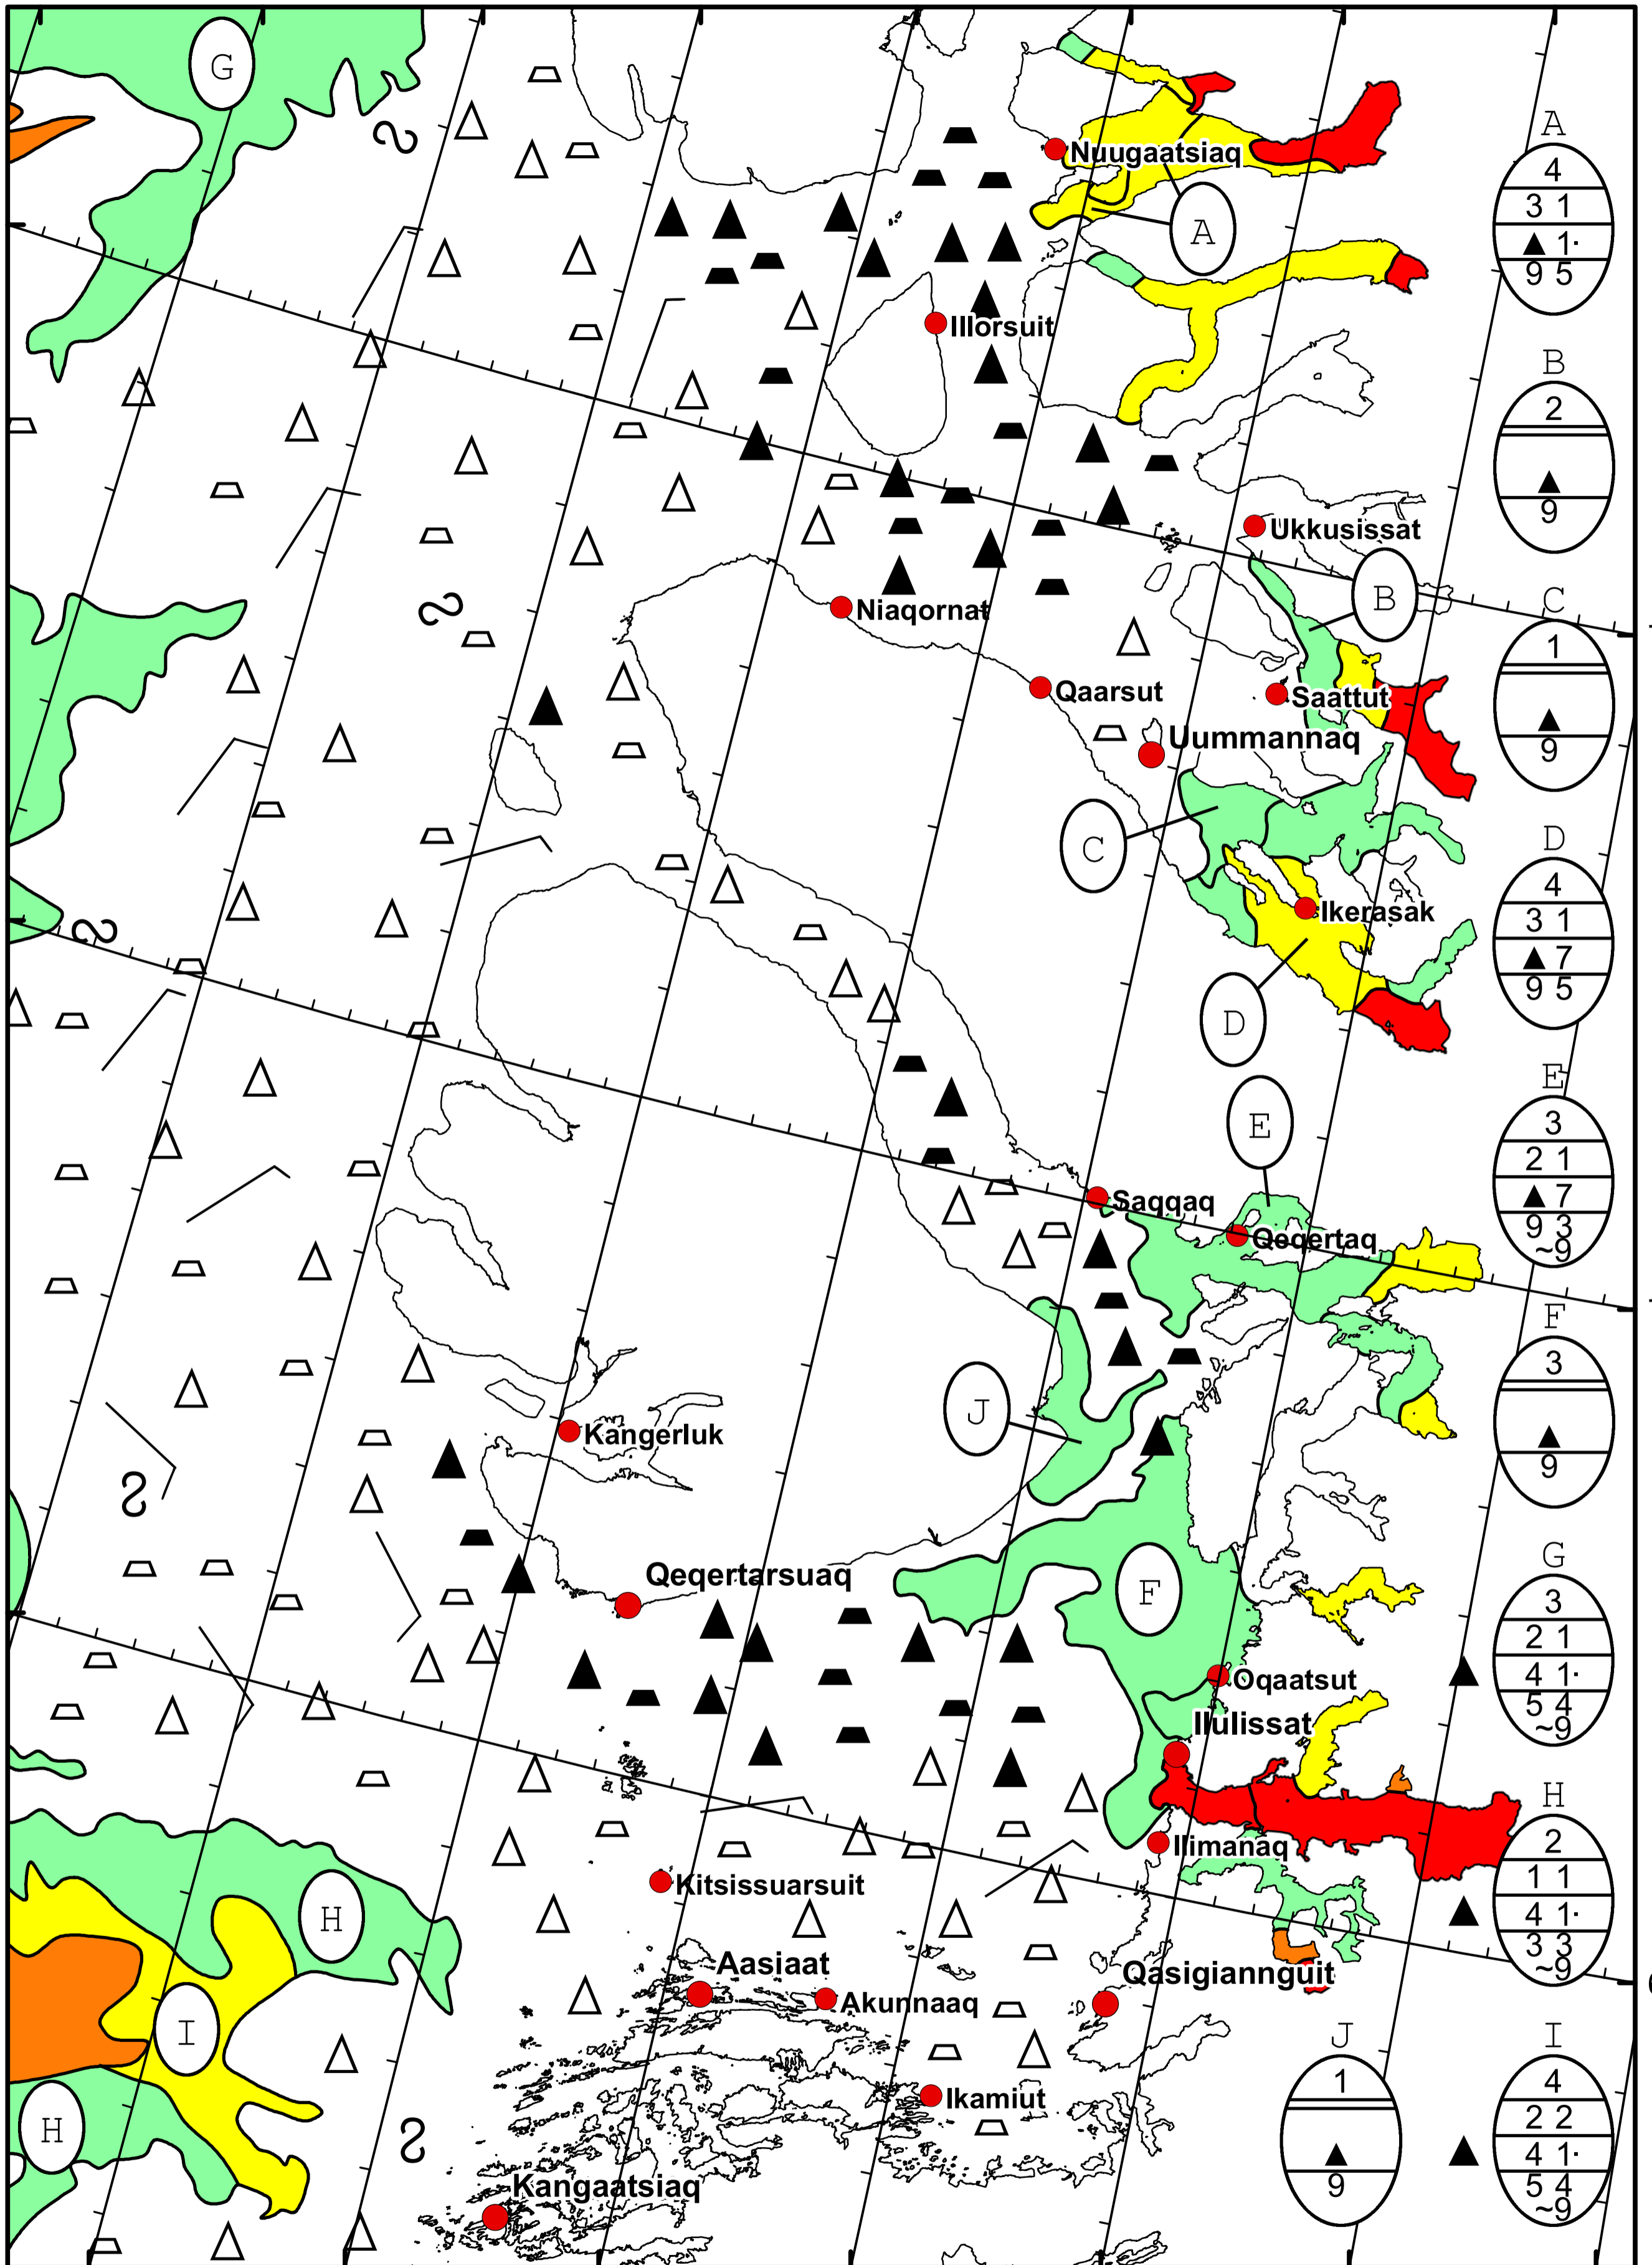

58°W 57°W 56°W 55°W 54°W 53°W 52°W 51°W

71°N

70°N

69°N

71°N

70°N

69°N

West Greenland Ice Chart
Danish Meteorological Institute Valid: 19 July 2023, 10:20 UTC