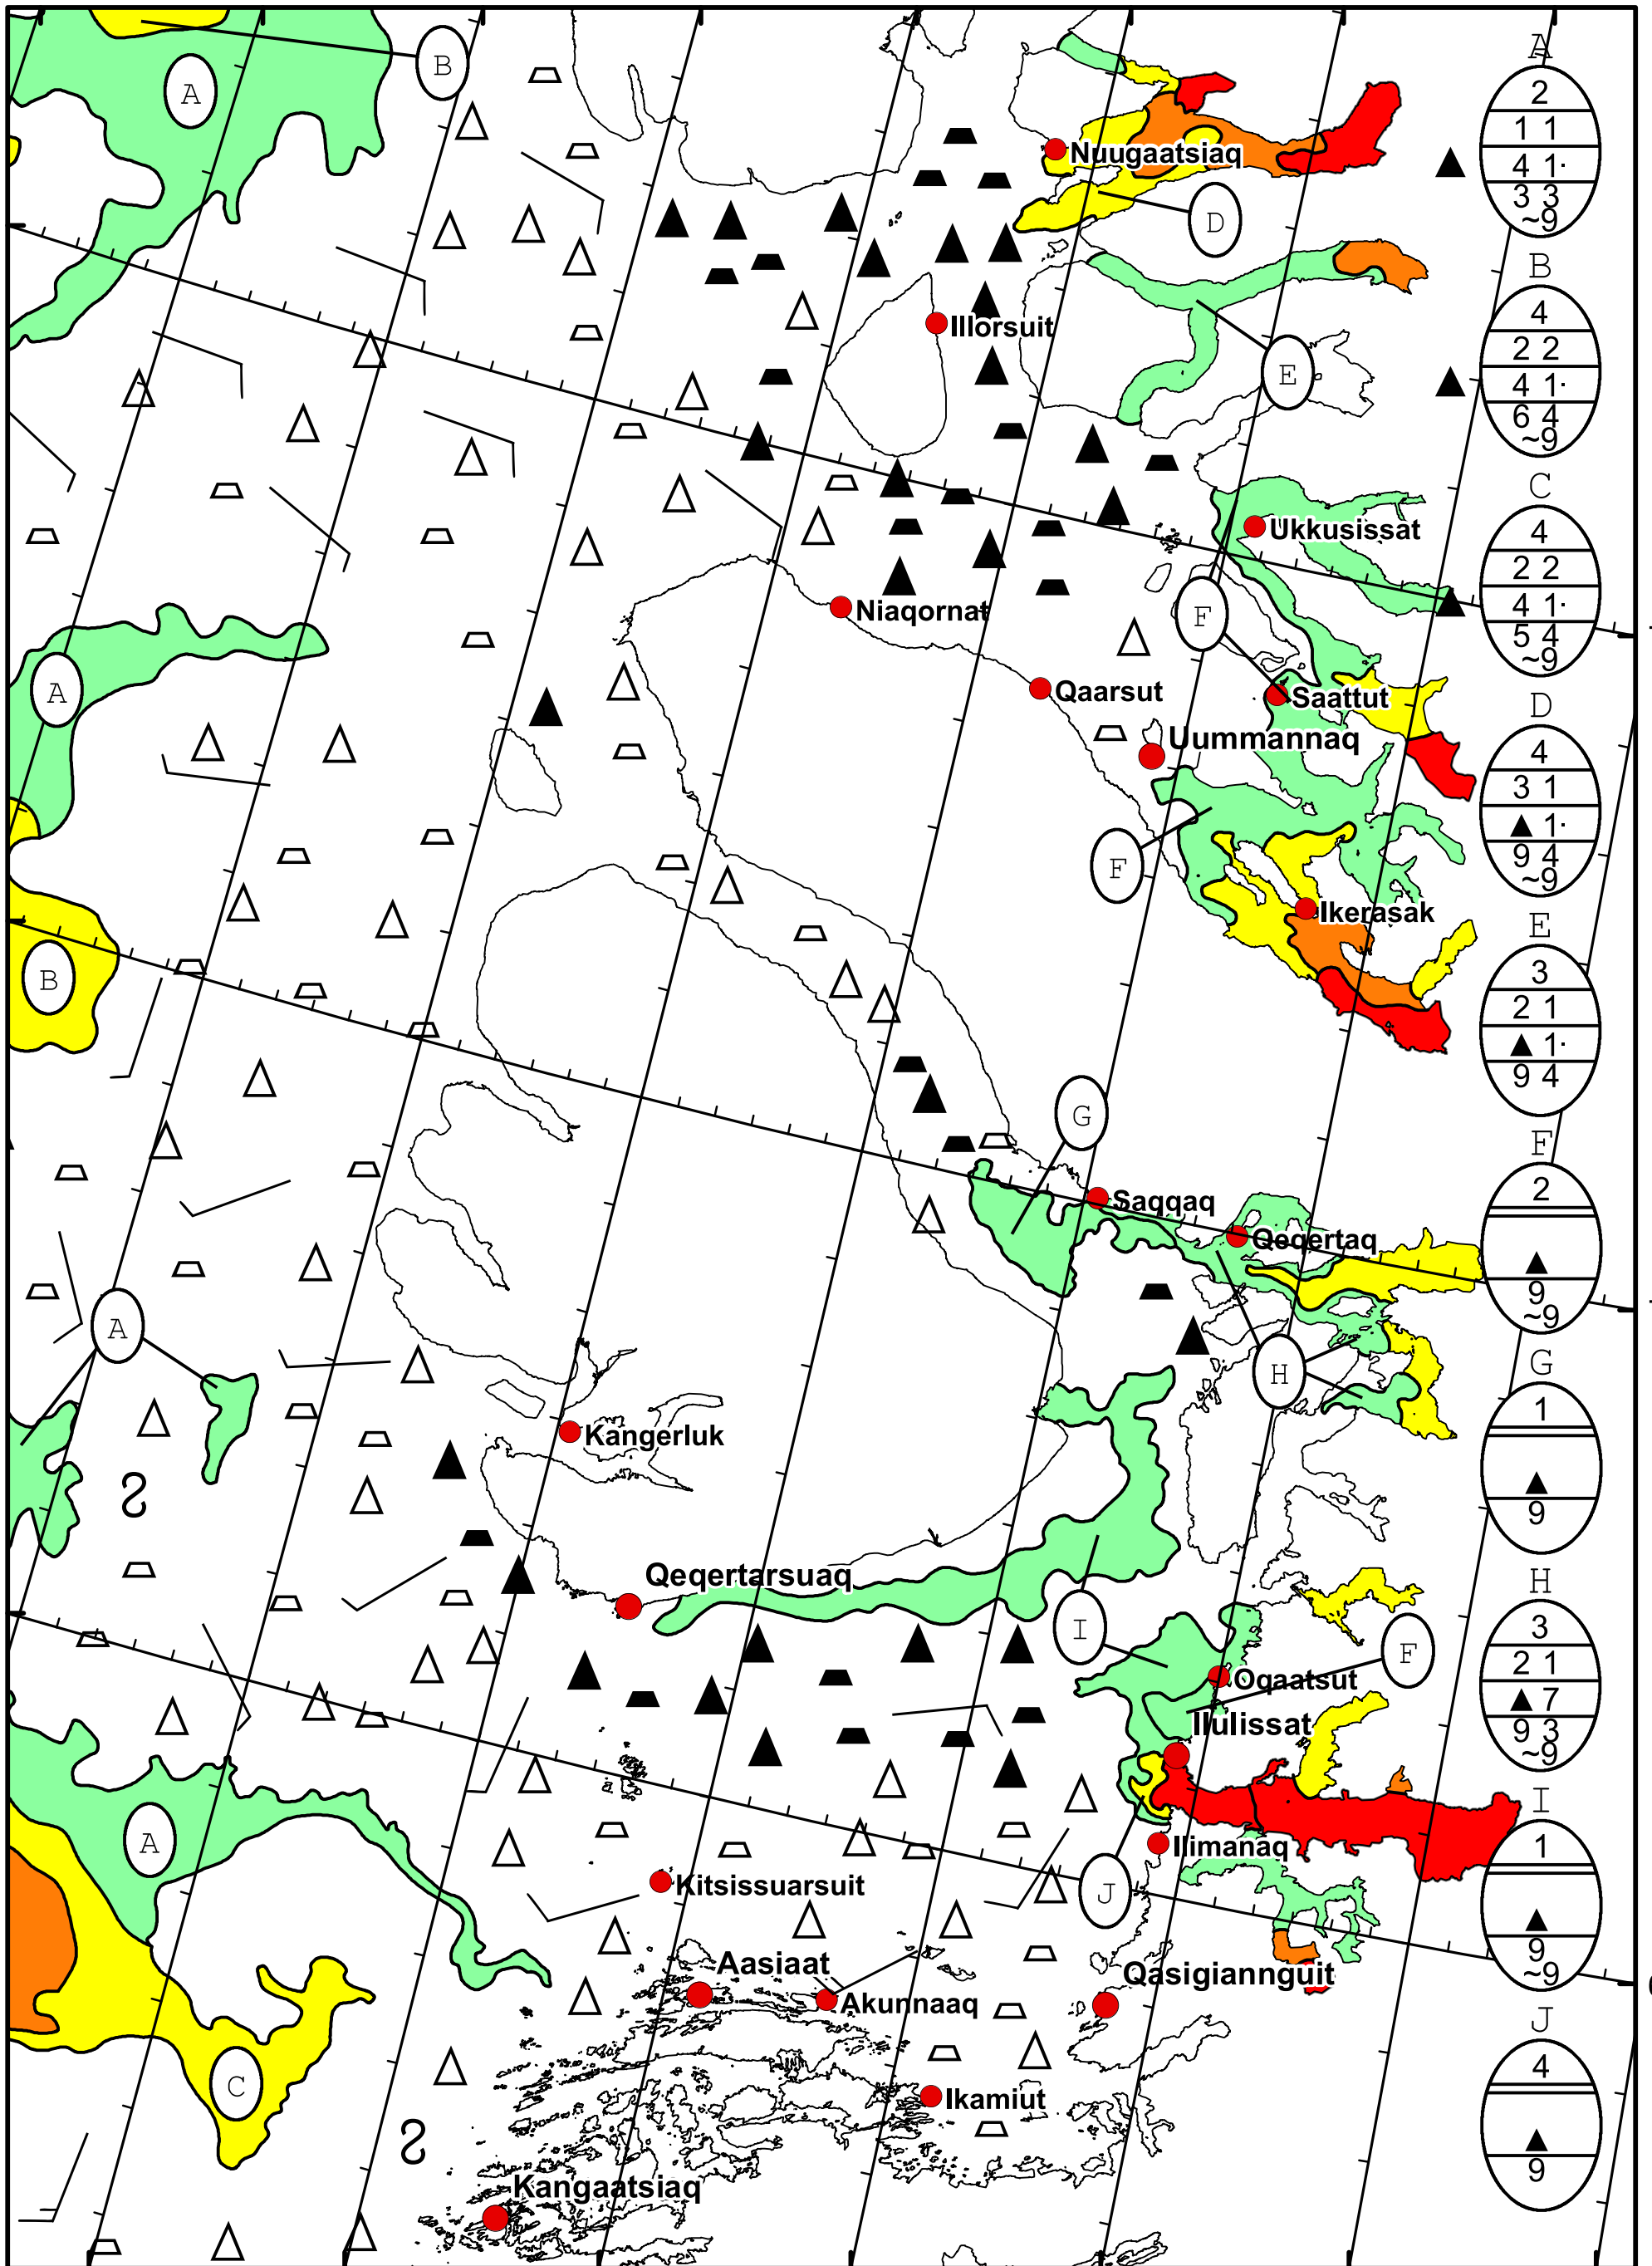

58°W 57°W 56°W 55°W 54°W 53°W 52°W 51°W

71°N

70°N

69°N

71°N

70°N

69°N

West Greenland Ice Chart

Danish Meteorological Institute Valid: 21 July 2023, 10:10 UTC