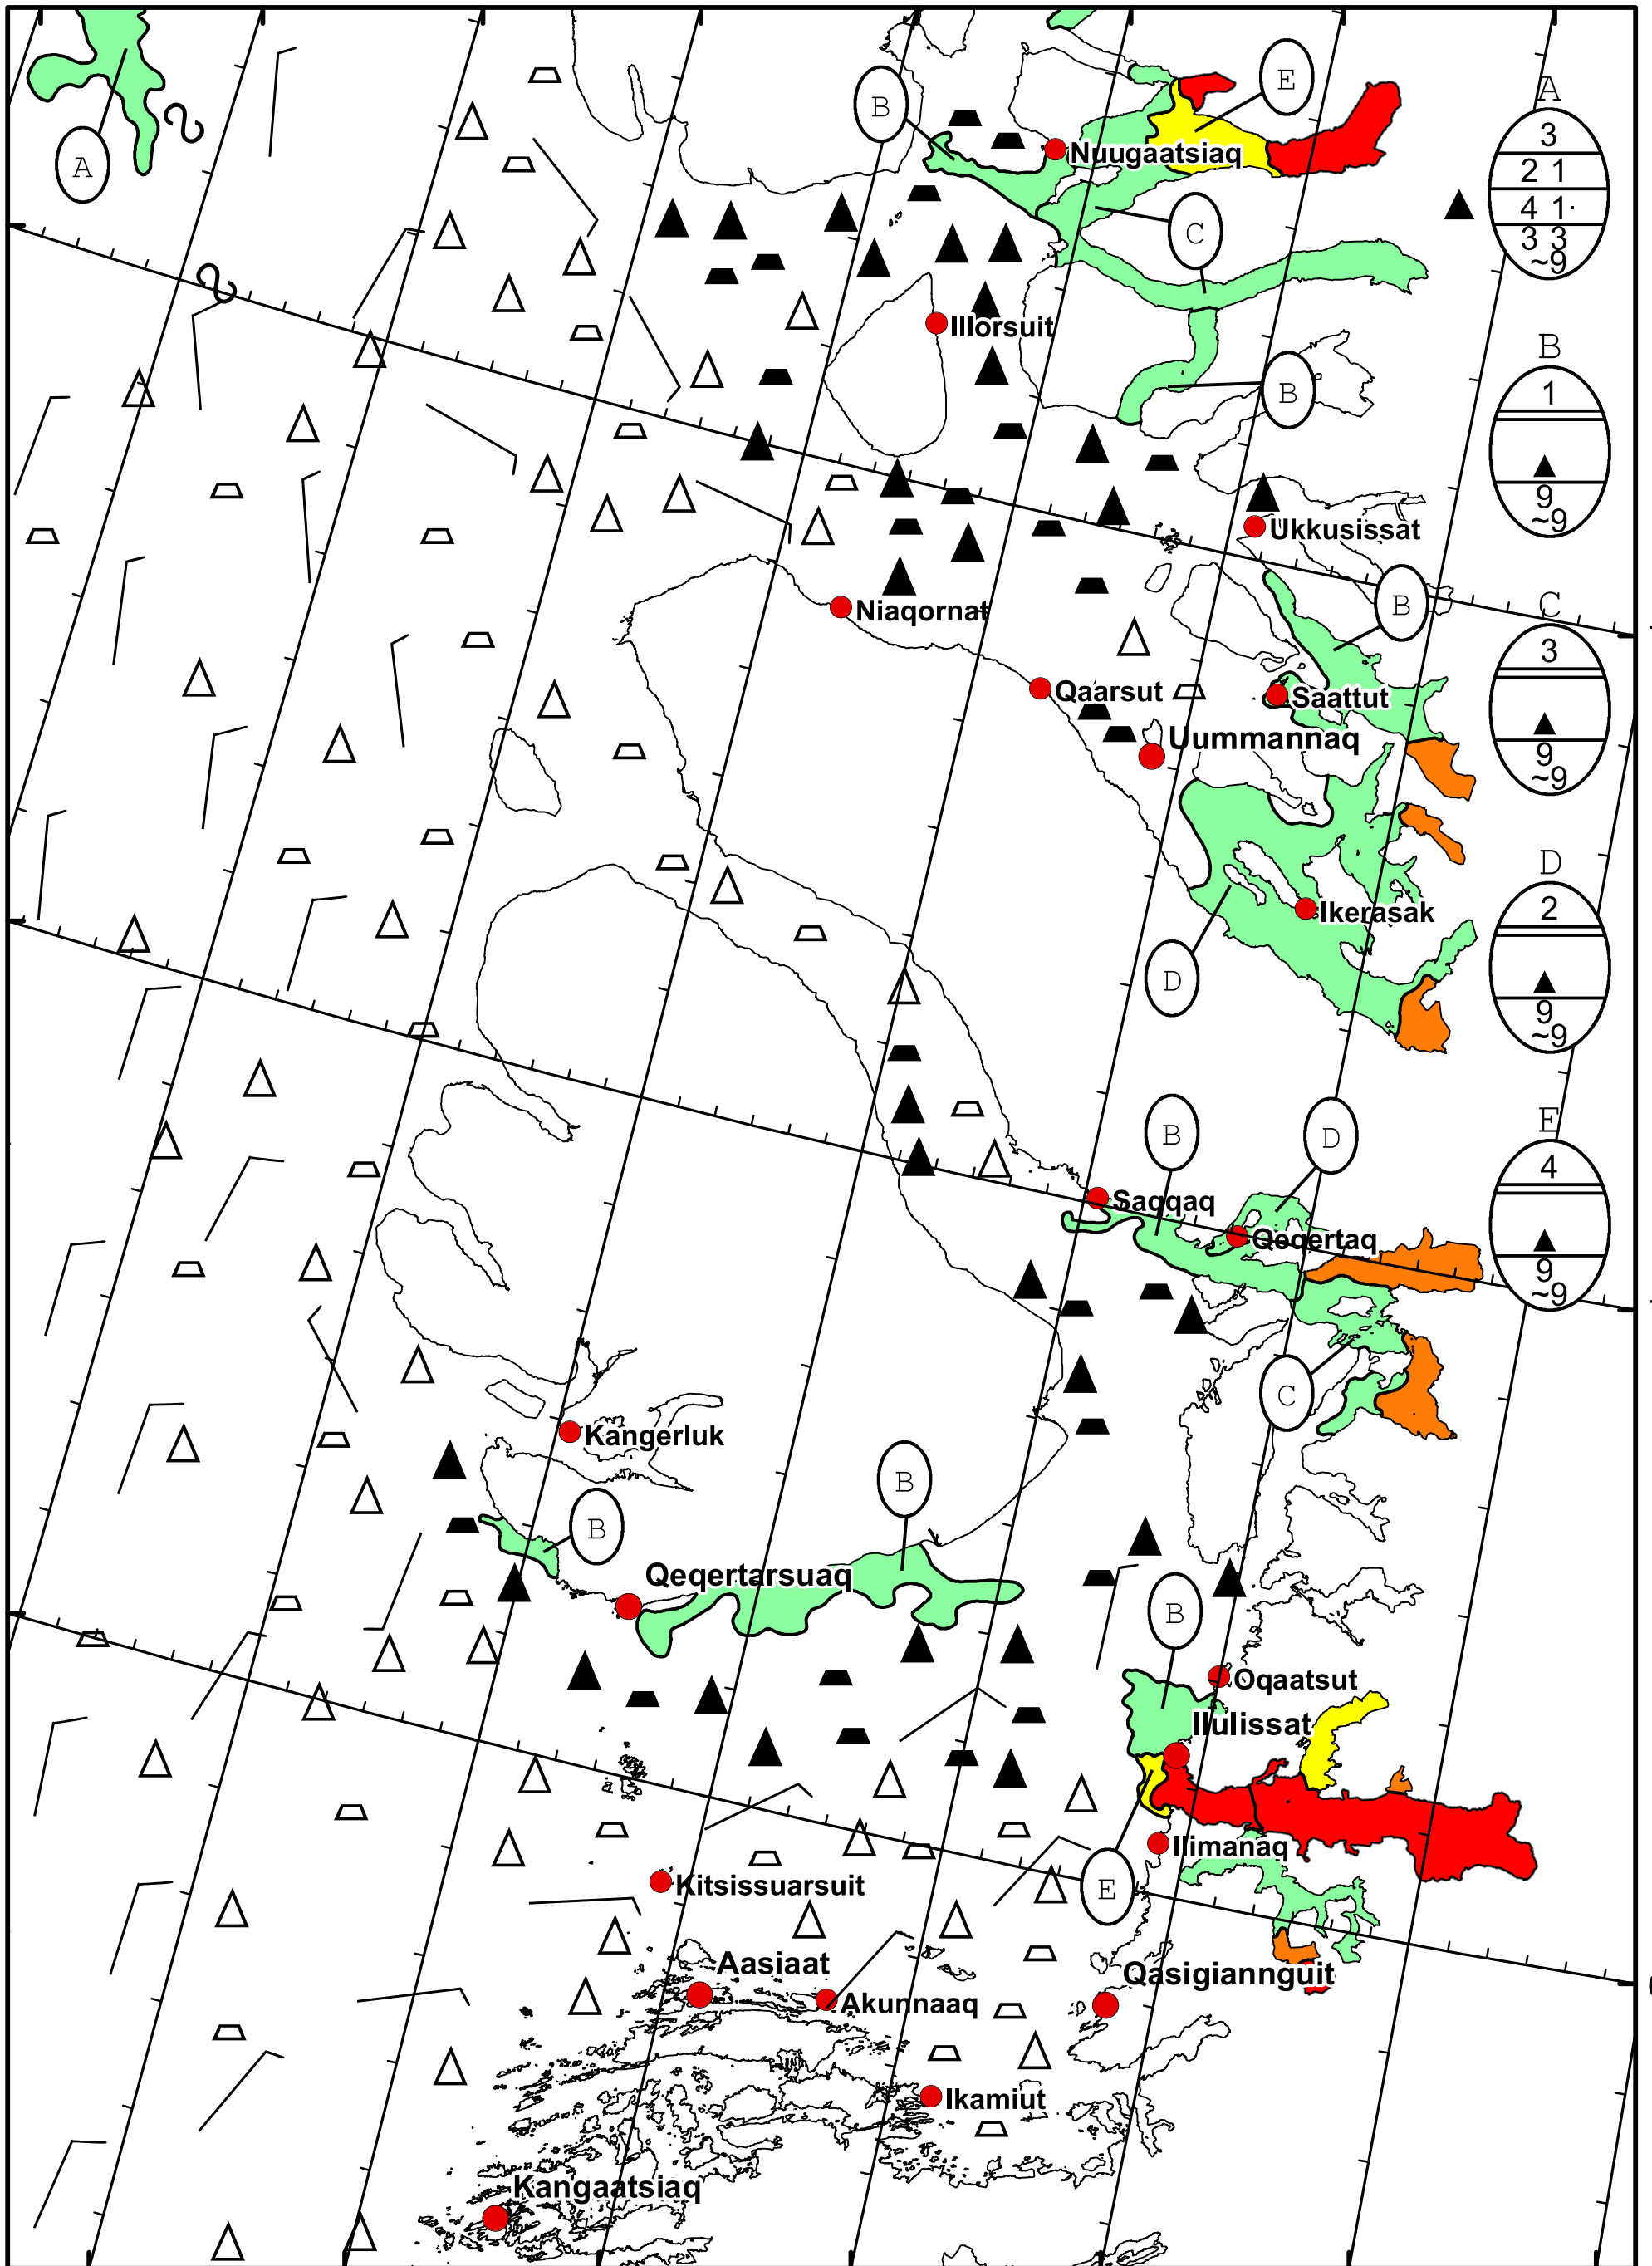

58°W 57°W 56°W 55°W 54°W 53°W 52°W 51°W

71°N

70°N

69°N

71°N

70°N

69°N

West Greenland Ice Chart
Danish Meteorological Institute Valid: 26 July 2023, 10:15 UTC