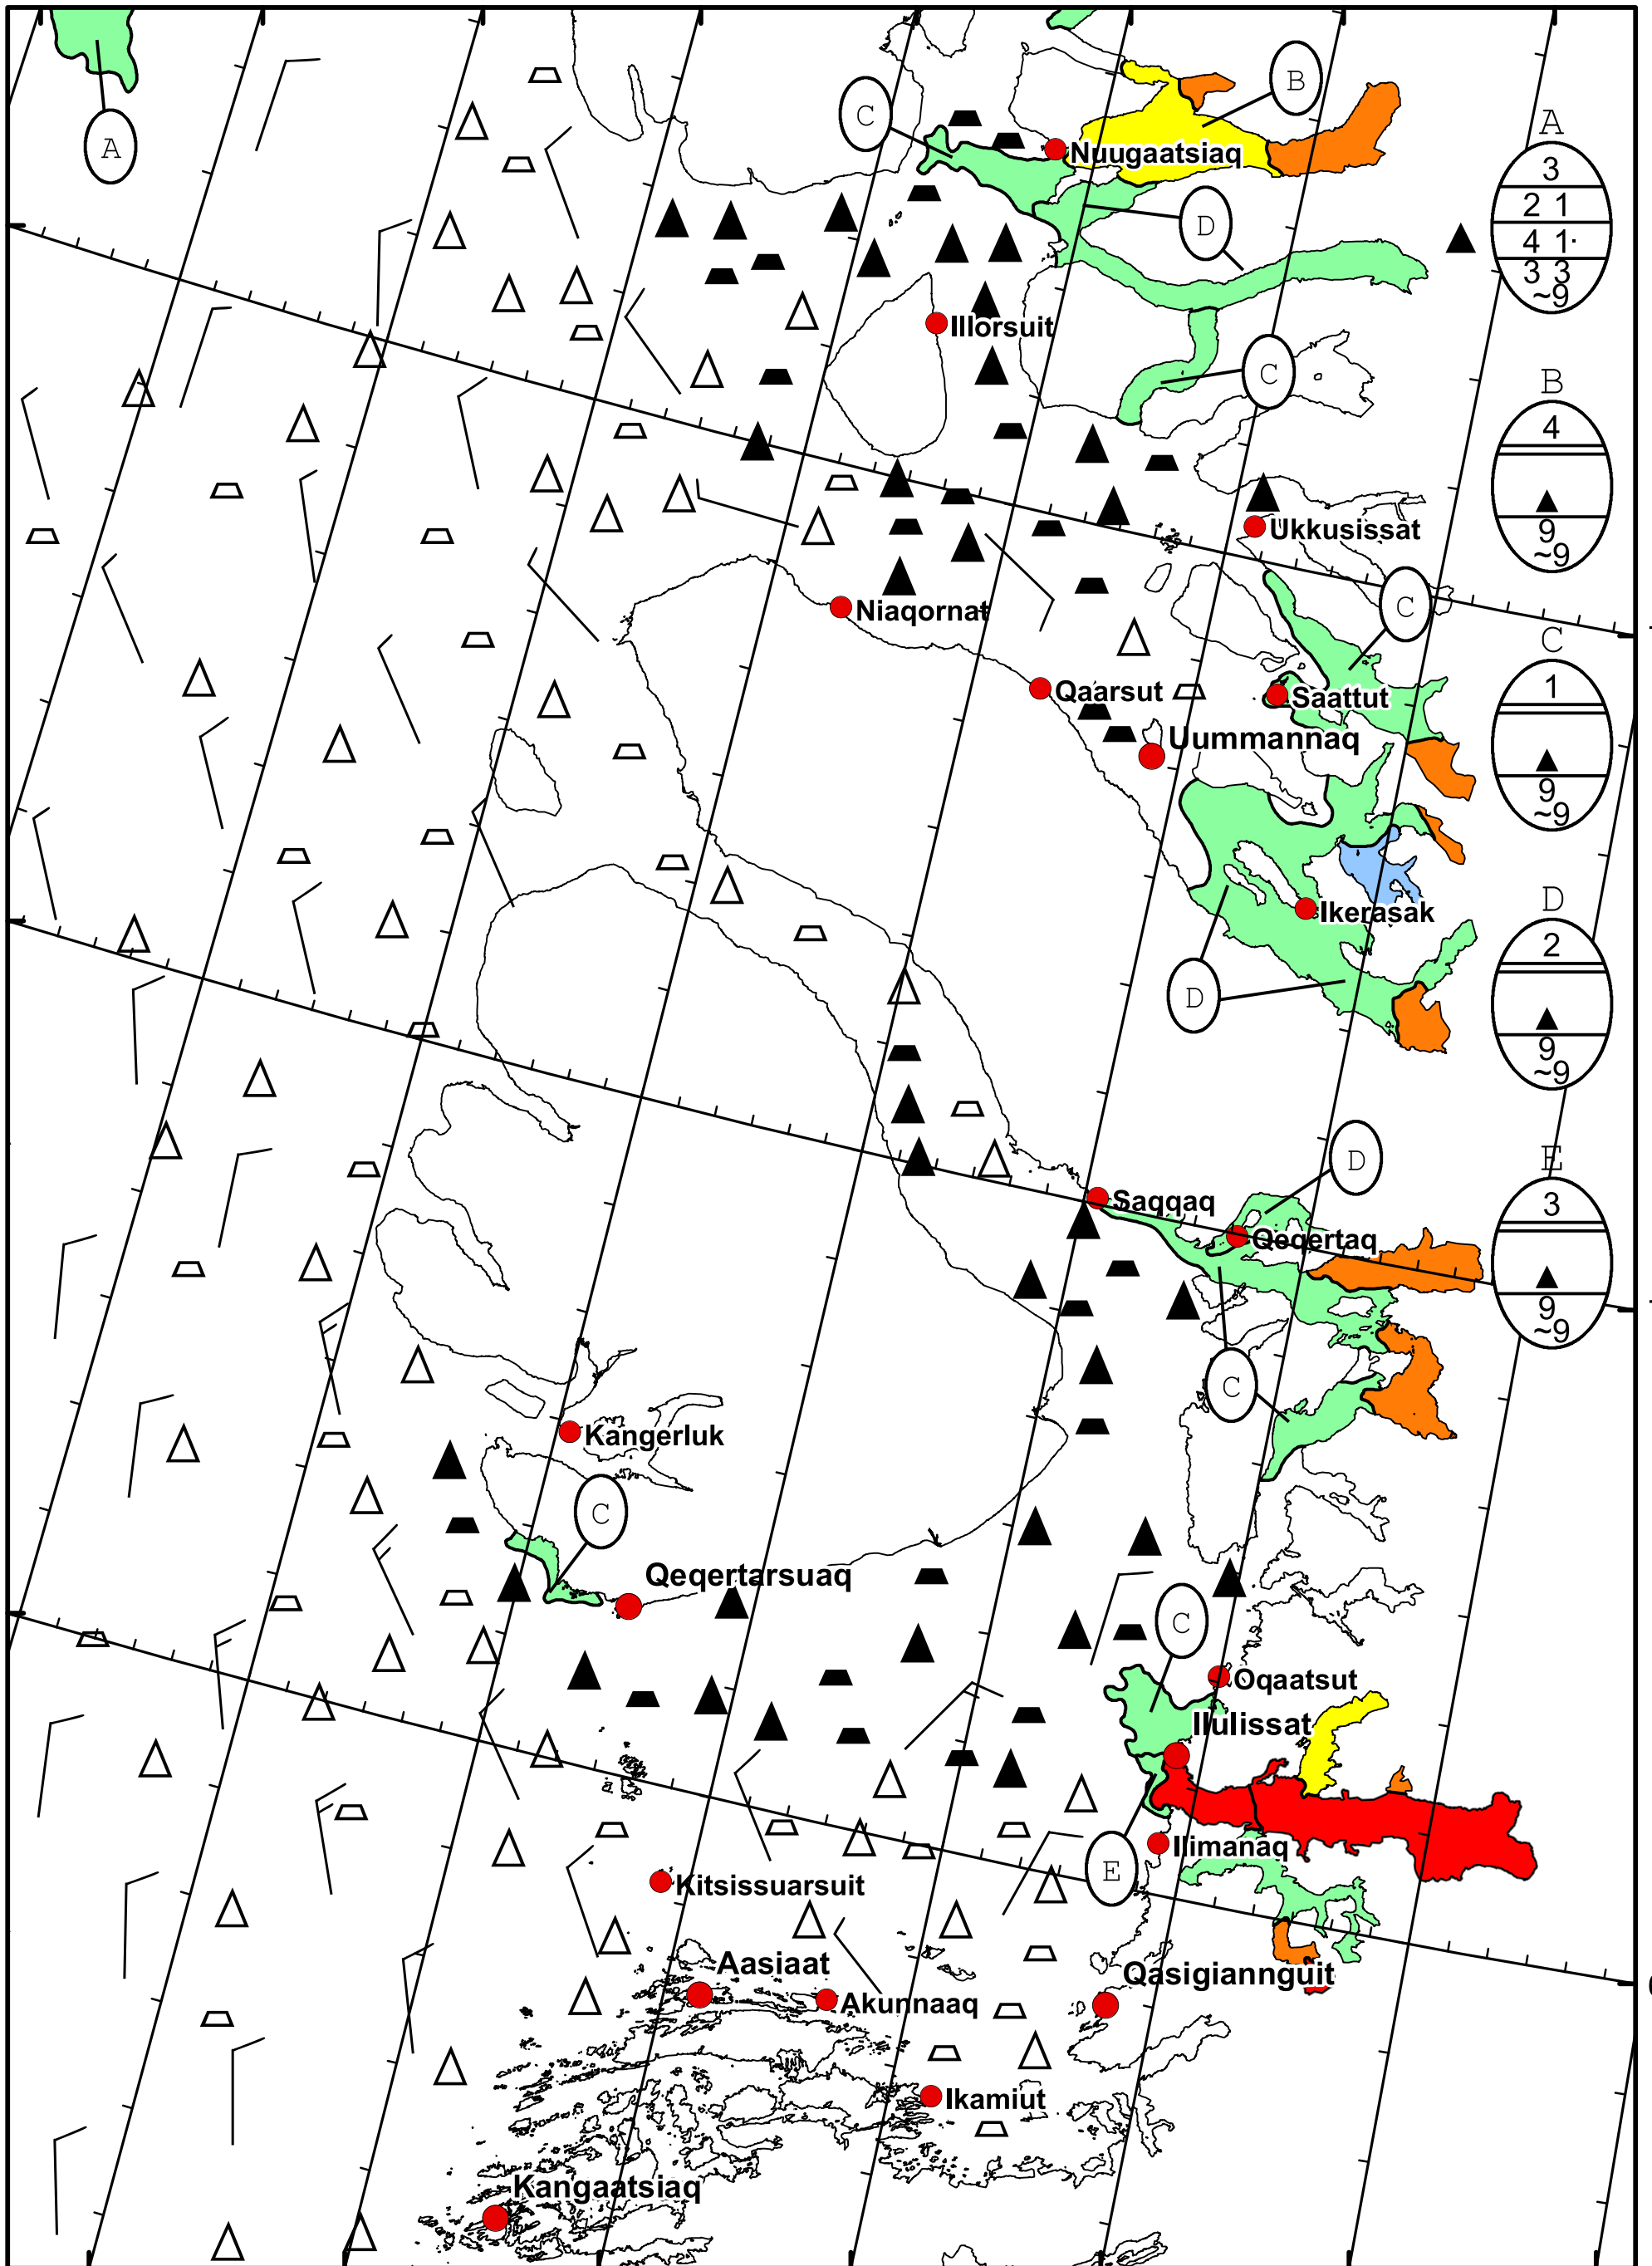

58°W 57°W 56°W 55°W 54°W 53°W 52°W 51°W

71°N

70°N

69°N

71°N

70°N

69°N

West Greenland Ice Chart
Danish Meteorological Institute Valid: 26 July 2023, 20:35 UTC