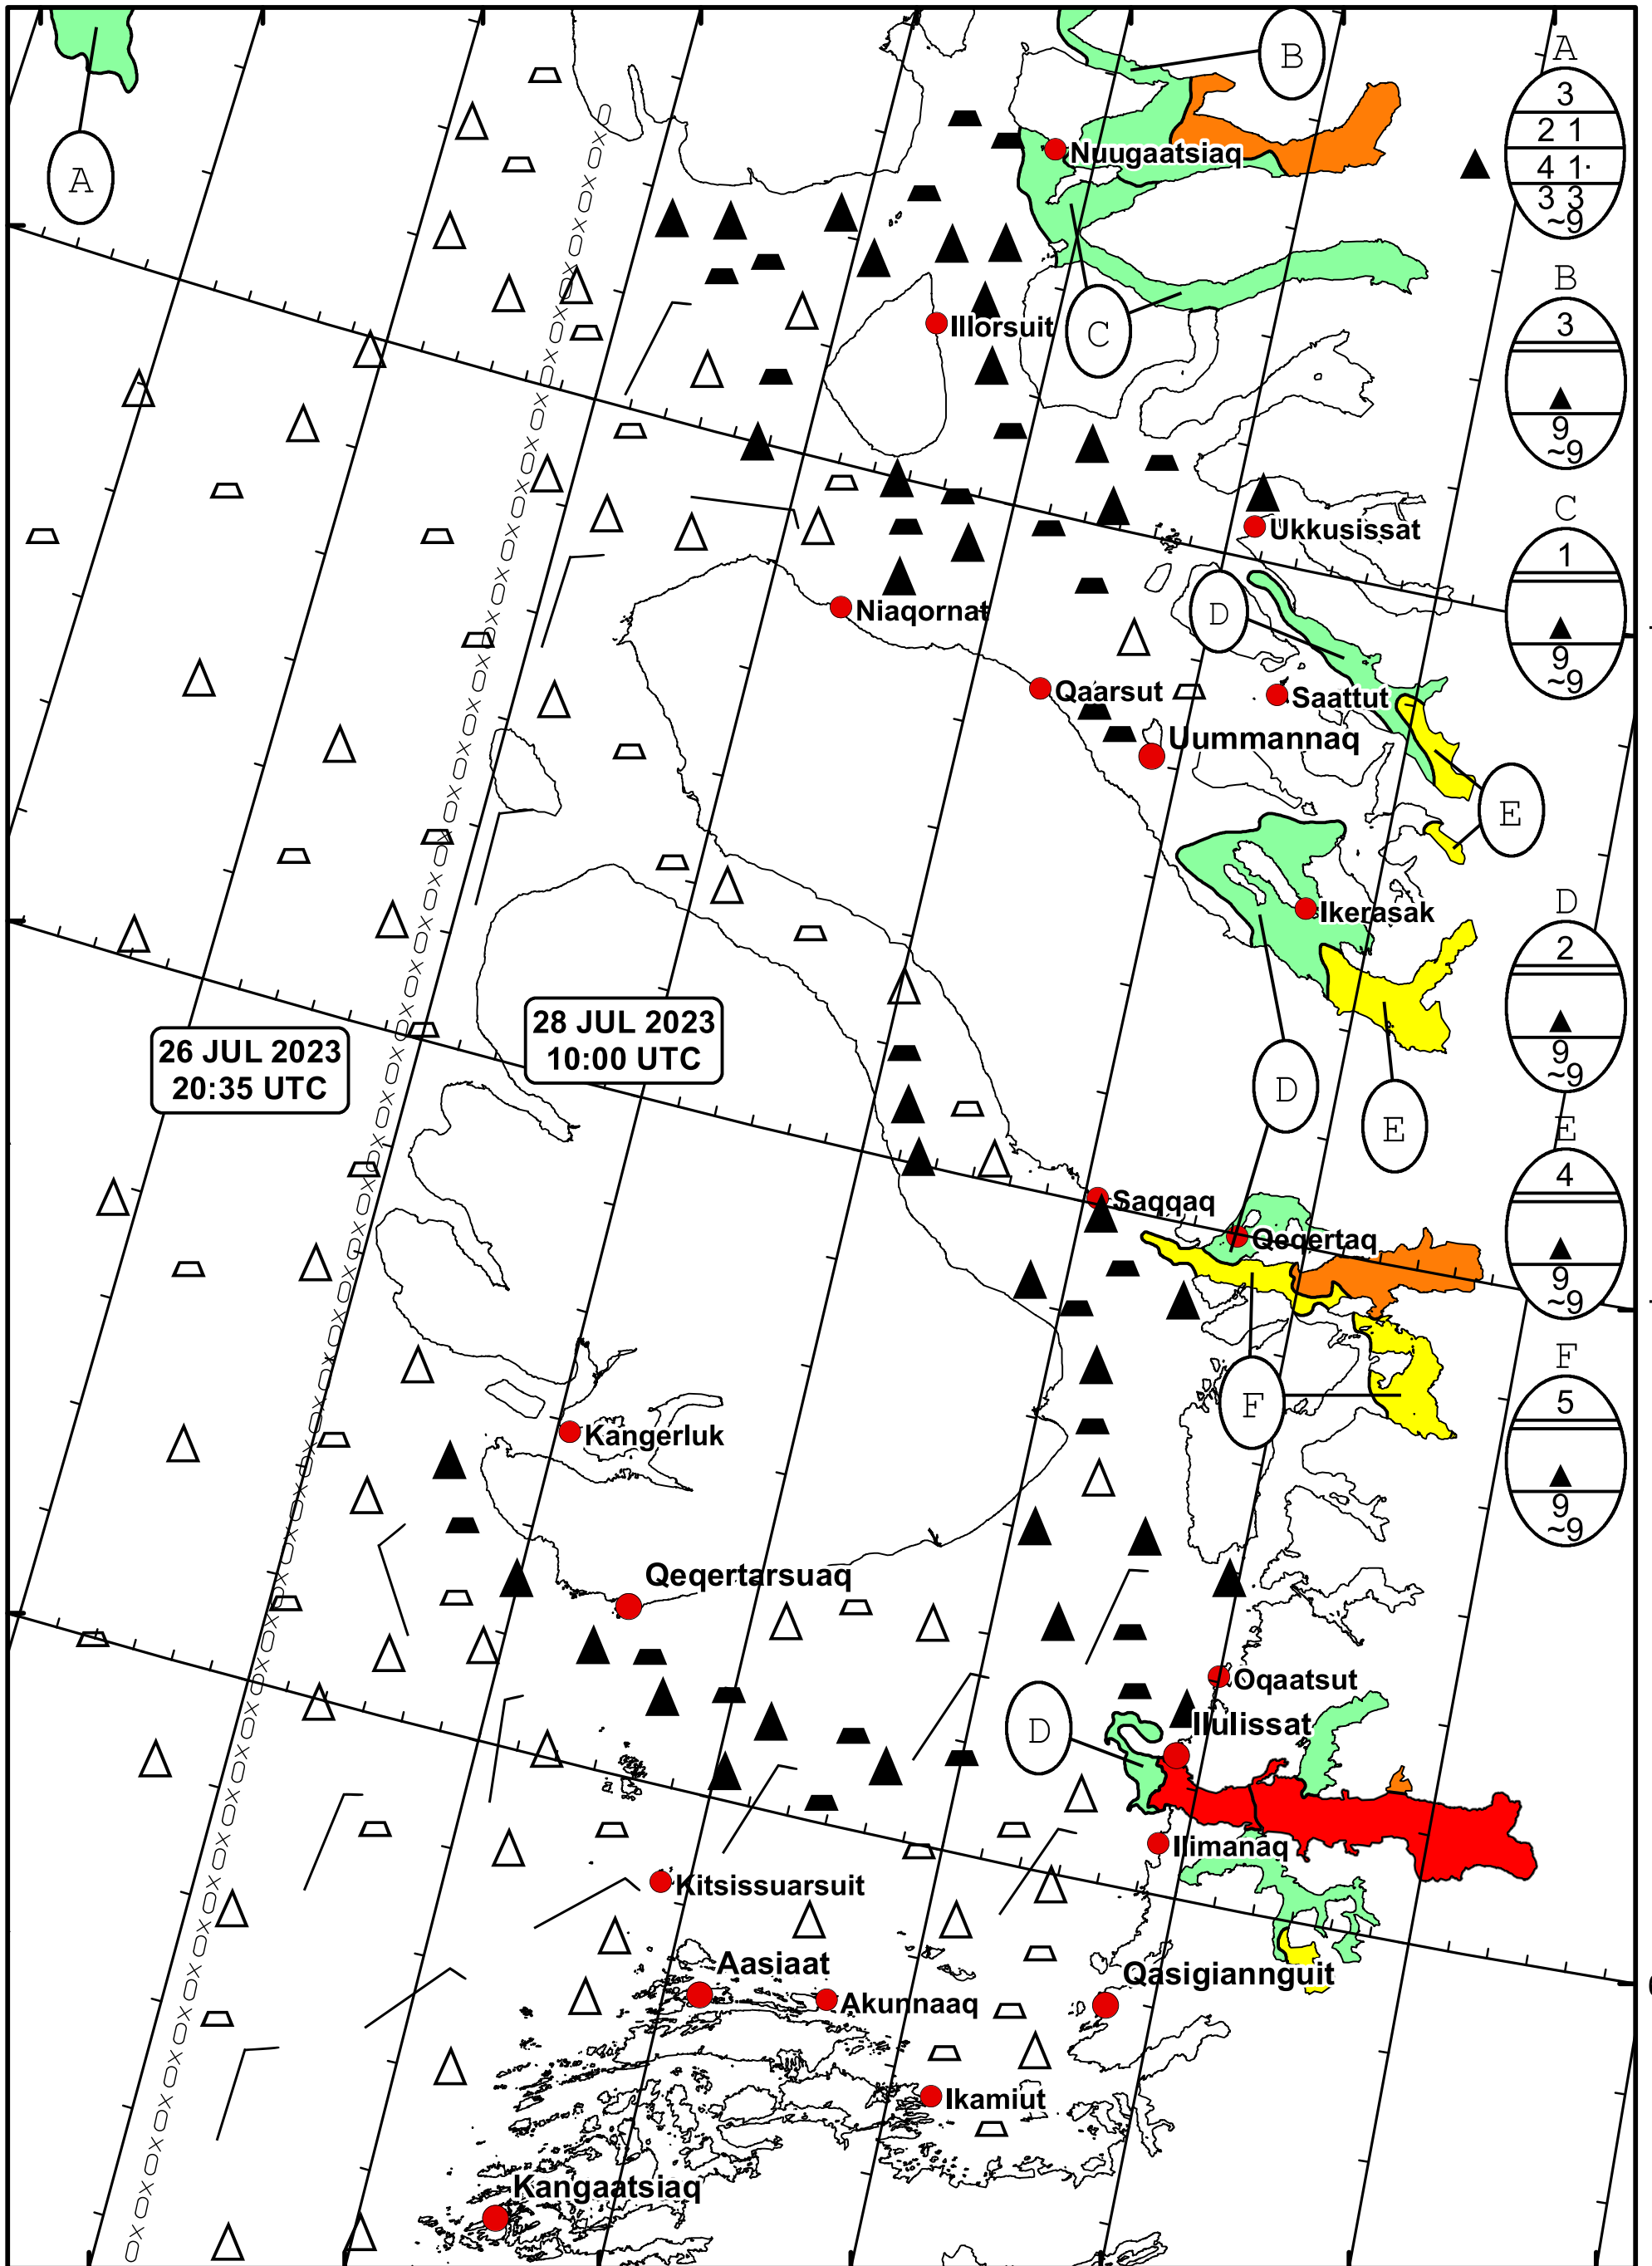

58°W 57°W 56°W 55°W 54°W 53°W 52°W 51°W

71°N

70°N

69°N

71°N

70°N

69°N

26 JUL 2023
20:35 UTC

28 JUL 2023
10:00 UTC

West Greenland Ice Chart
Valid: 28 July 2023, 10:00 UTC