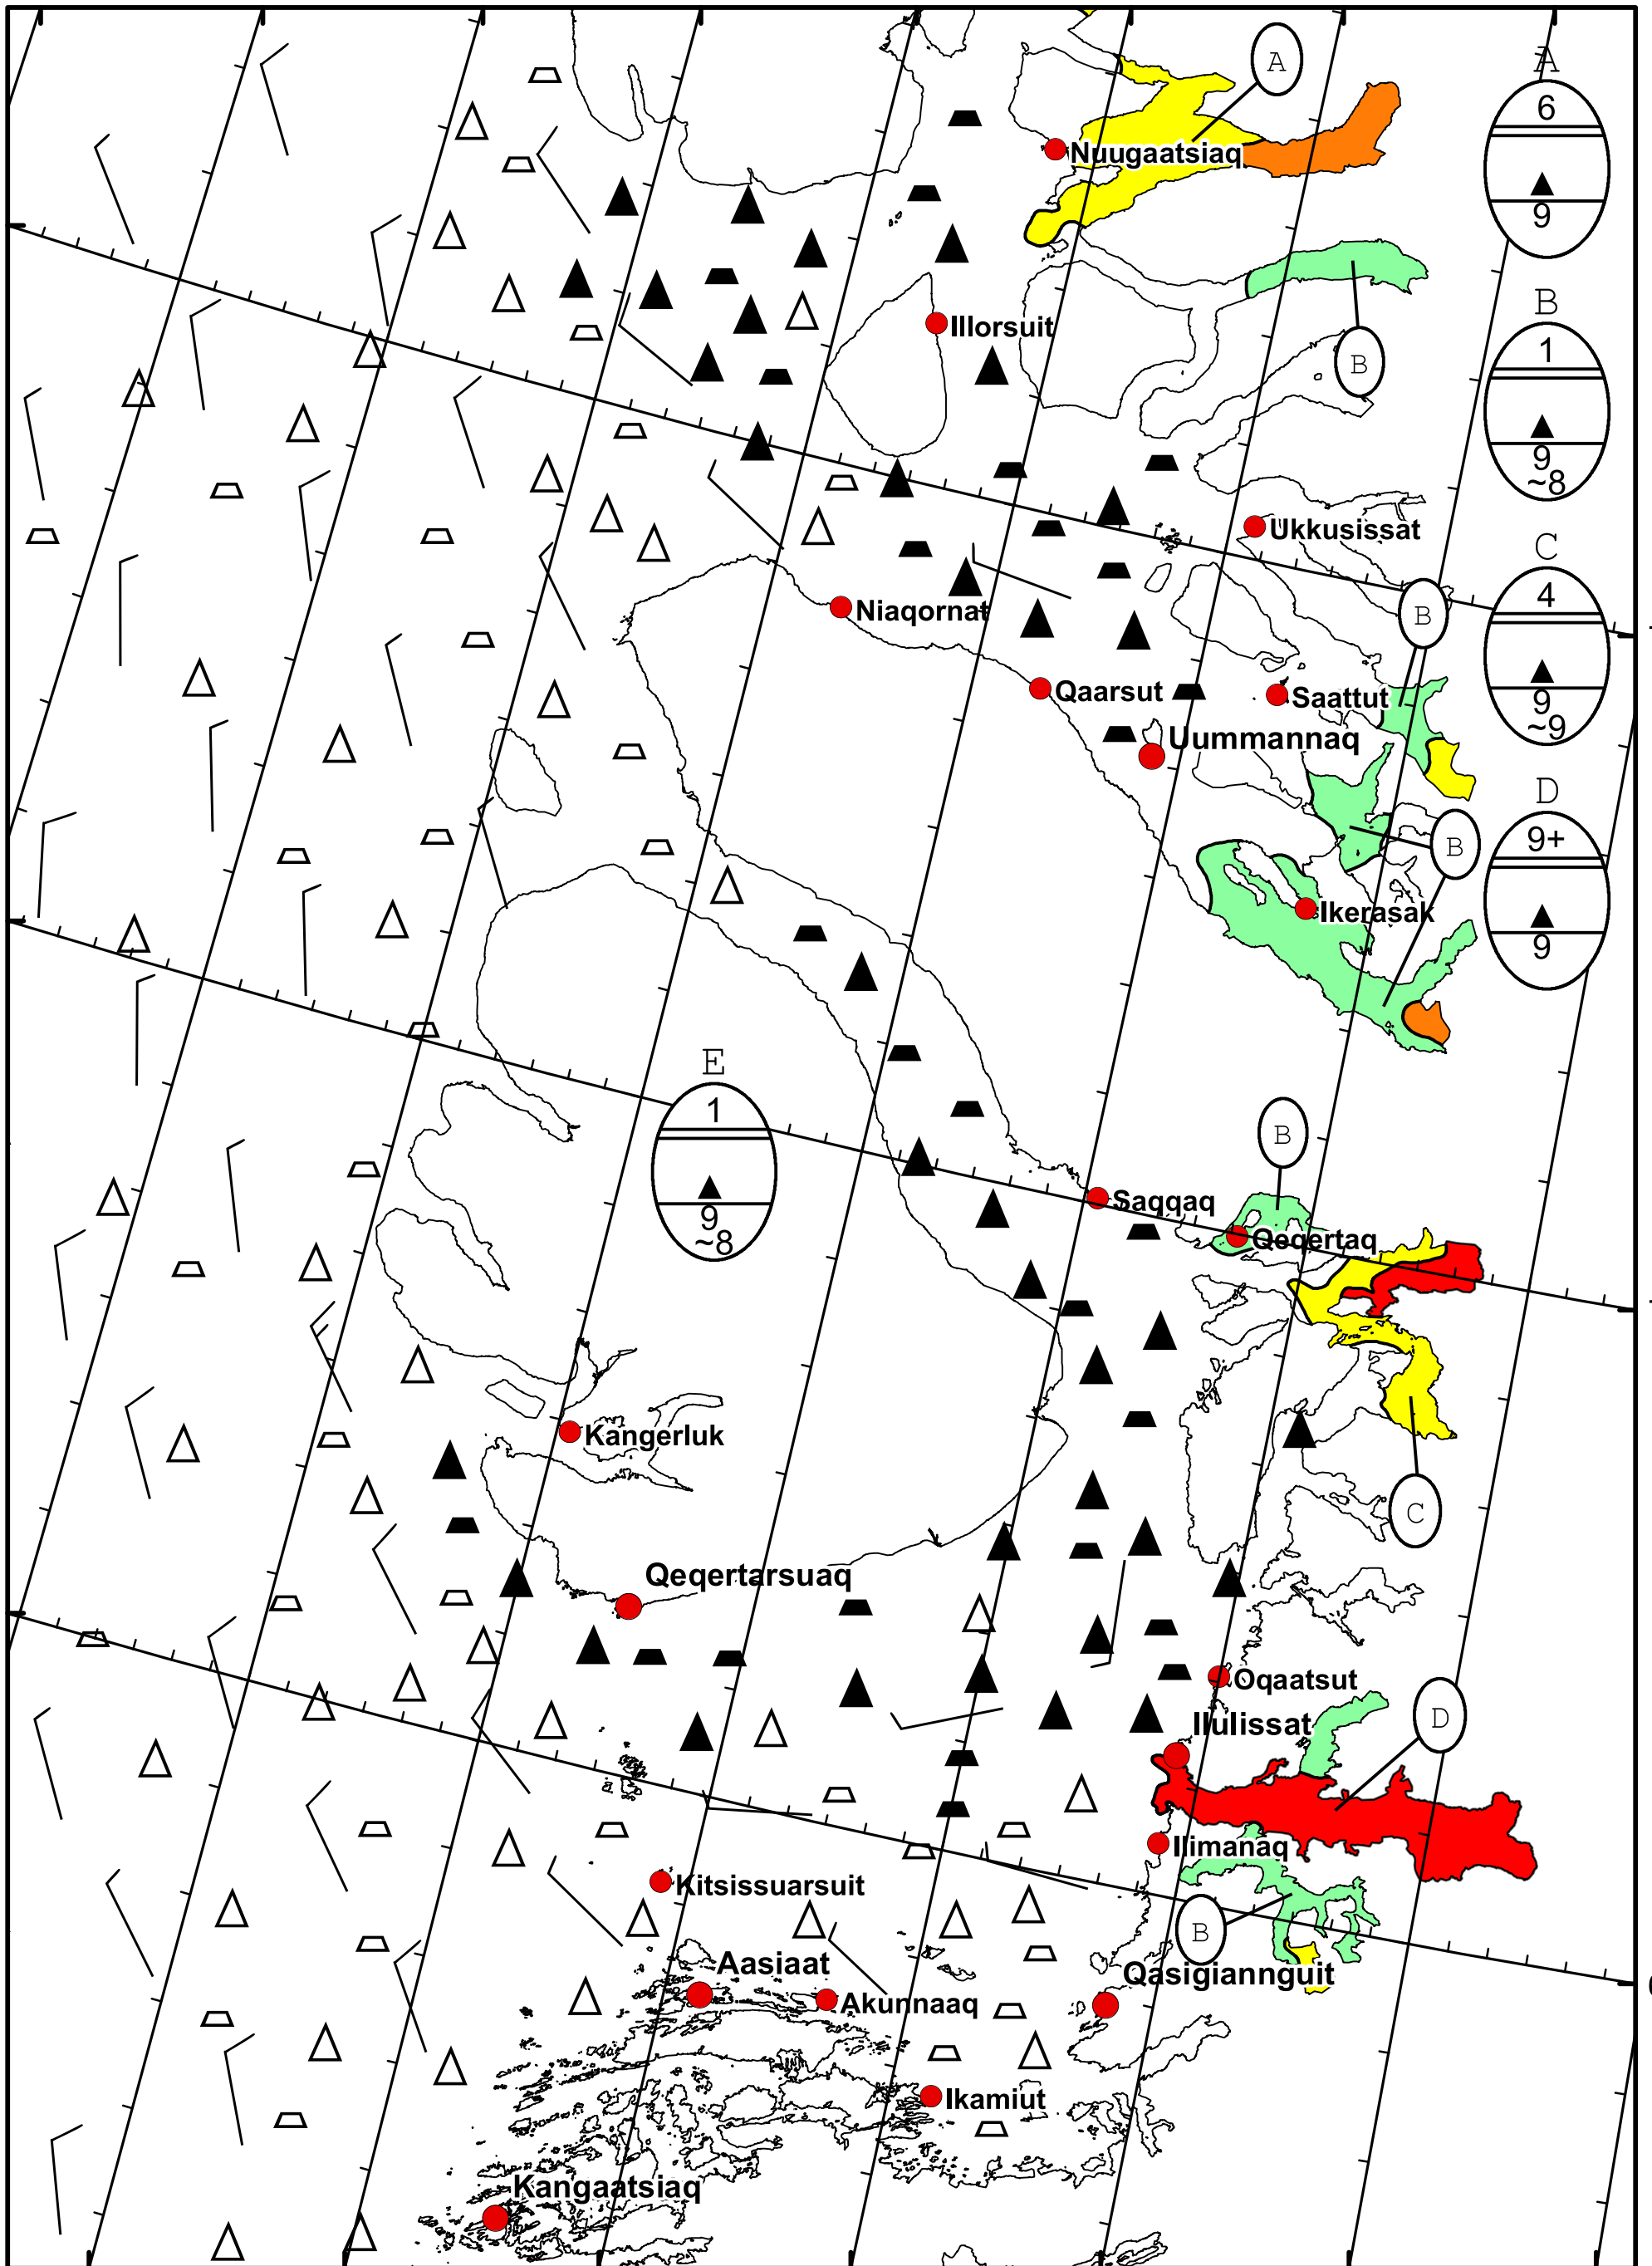

58°W 57°W 56°W 55°W 54°W 53°W 52°W 51°W

71°N

70°N

69°N

71°N

70°N

69°N

West Greenland Ice Chart  
 DMI Danish Meteorological Institute  
 Ice Service Valid: 04 August 2023, 21:15 UTC