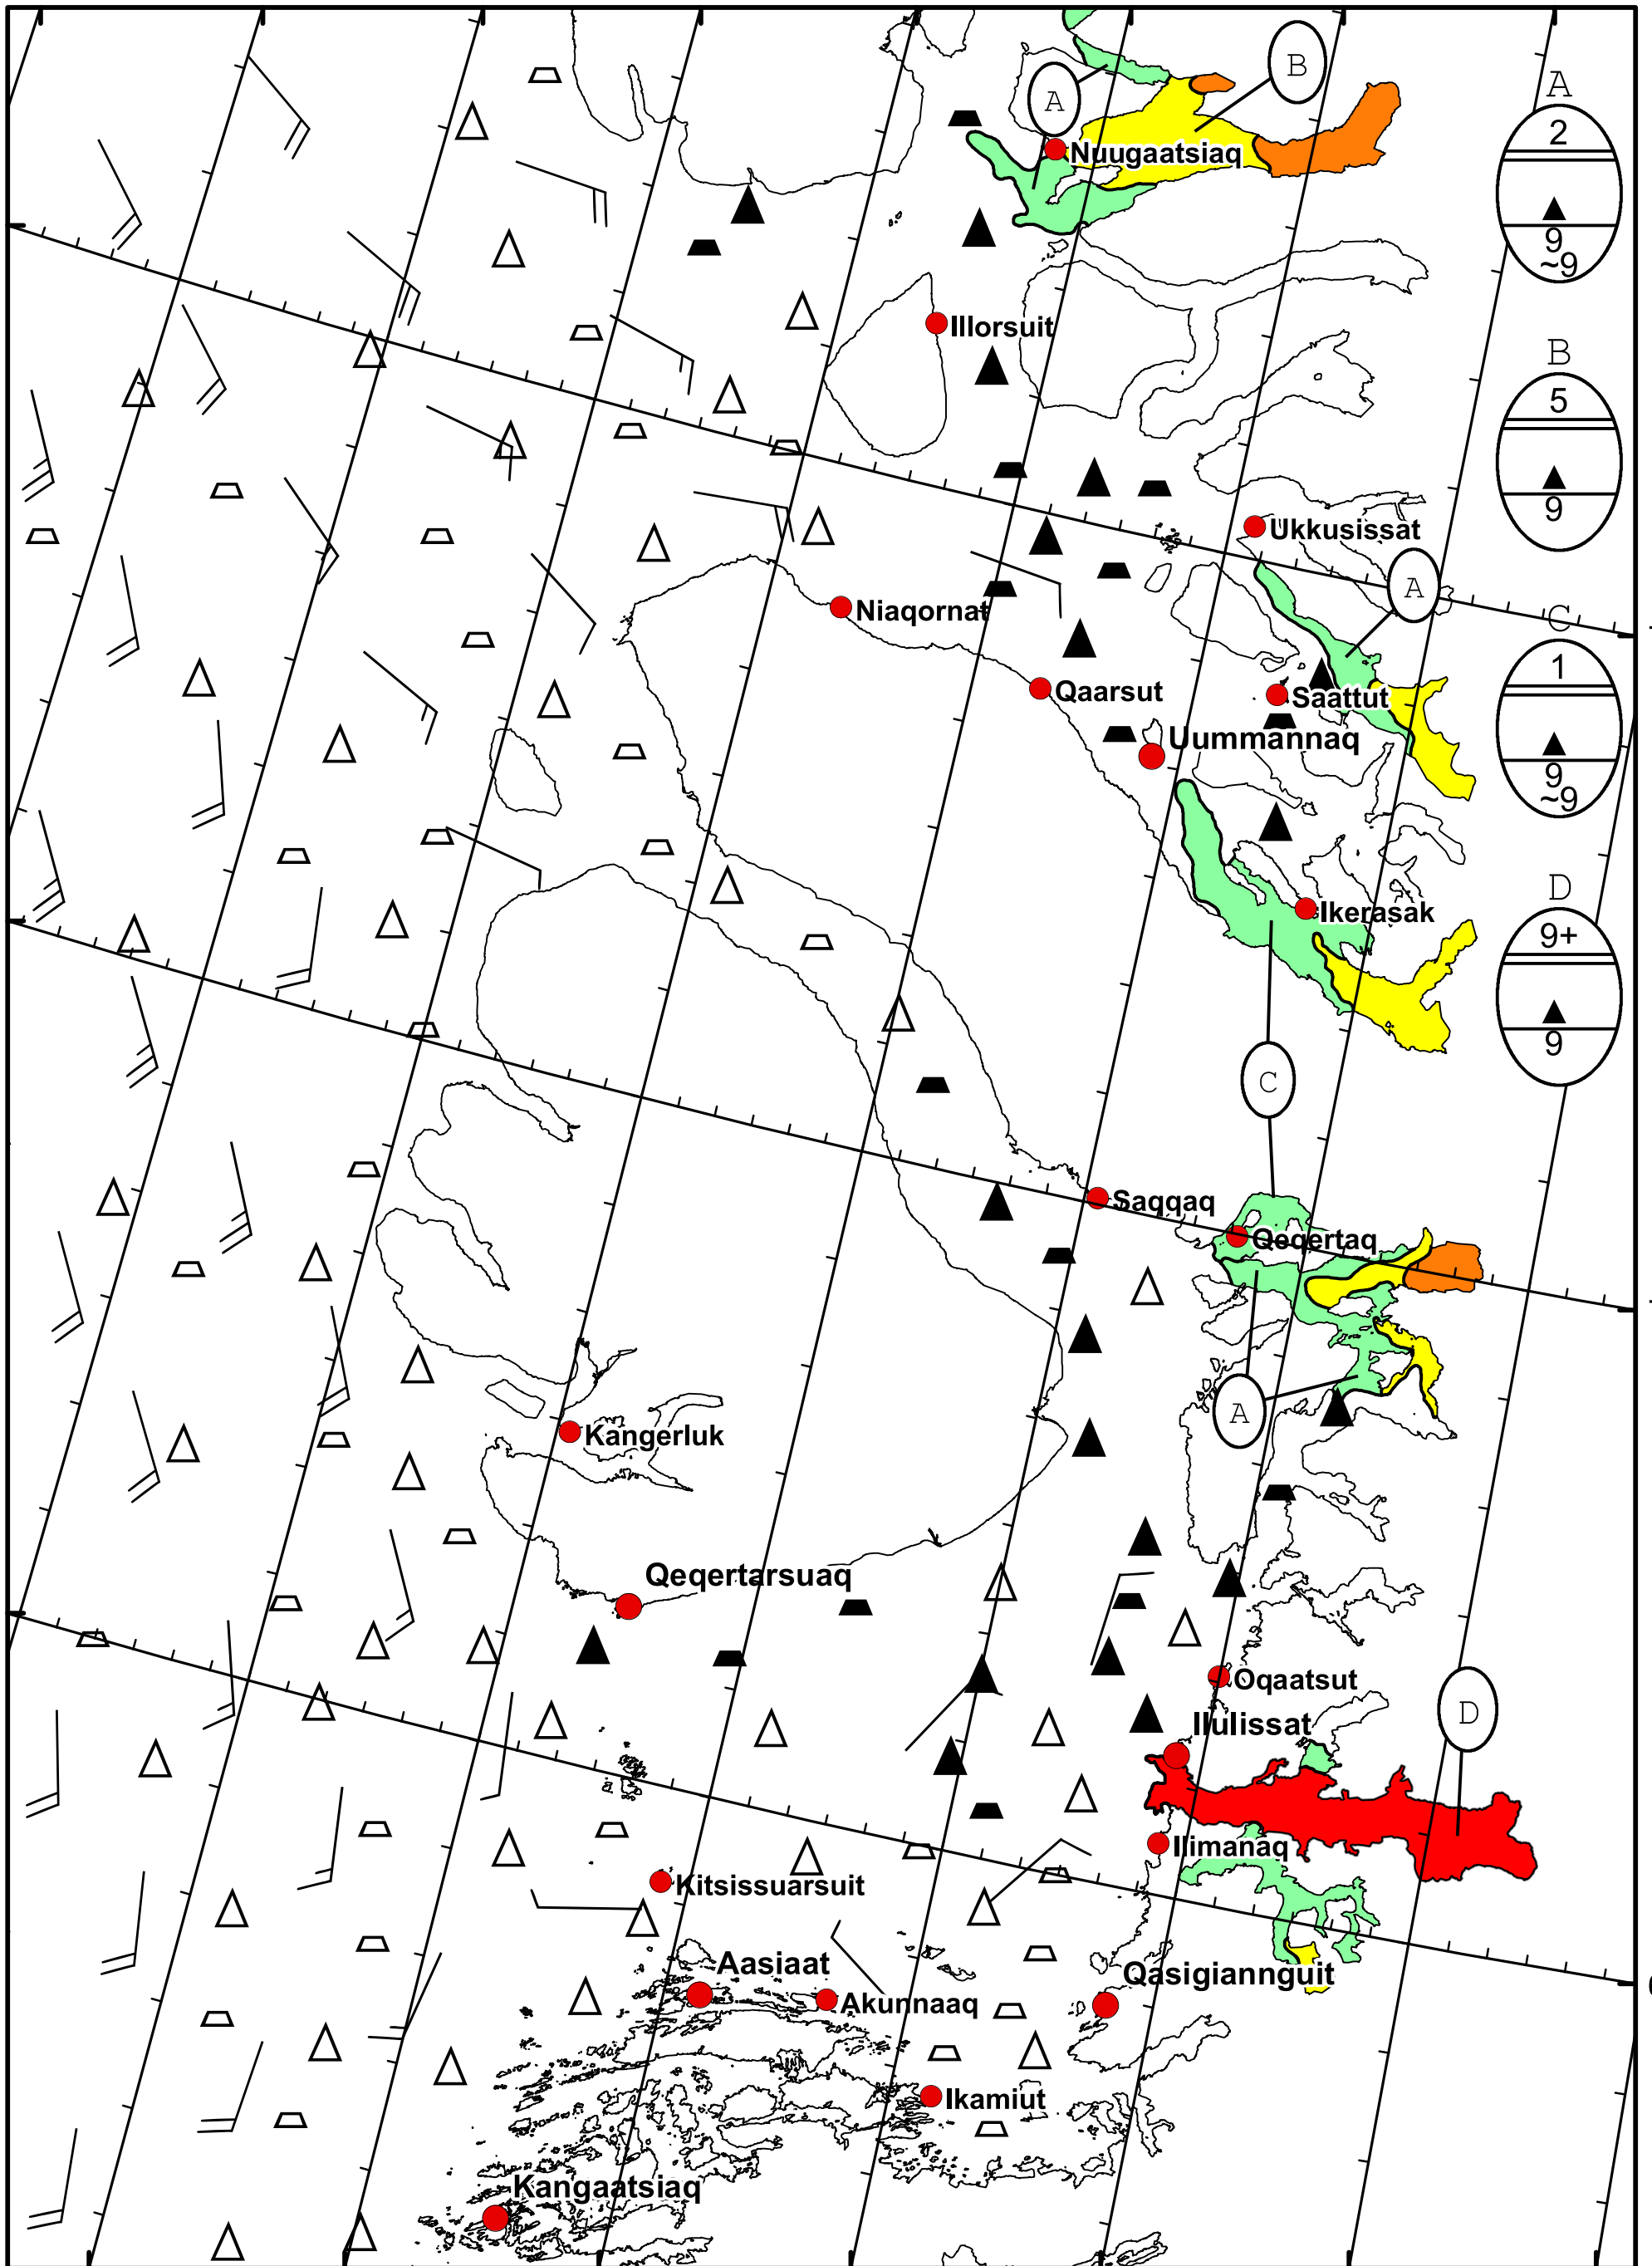

58°W 57°W 56°W 55°W 54°W 53°W 52°W 51°W

71°N

70°N

69°N

71°N

70°N

69°N

West Greenland Ice Chart

Danish Meteorological Institute Valid: 11 August 2023, 21:05 UTC