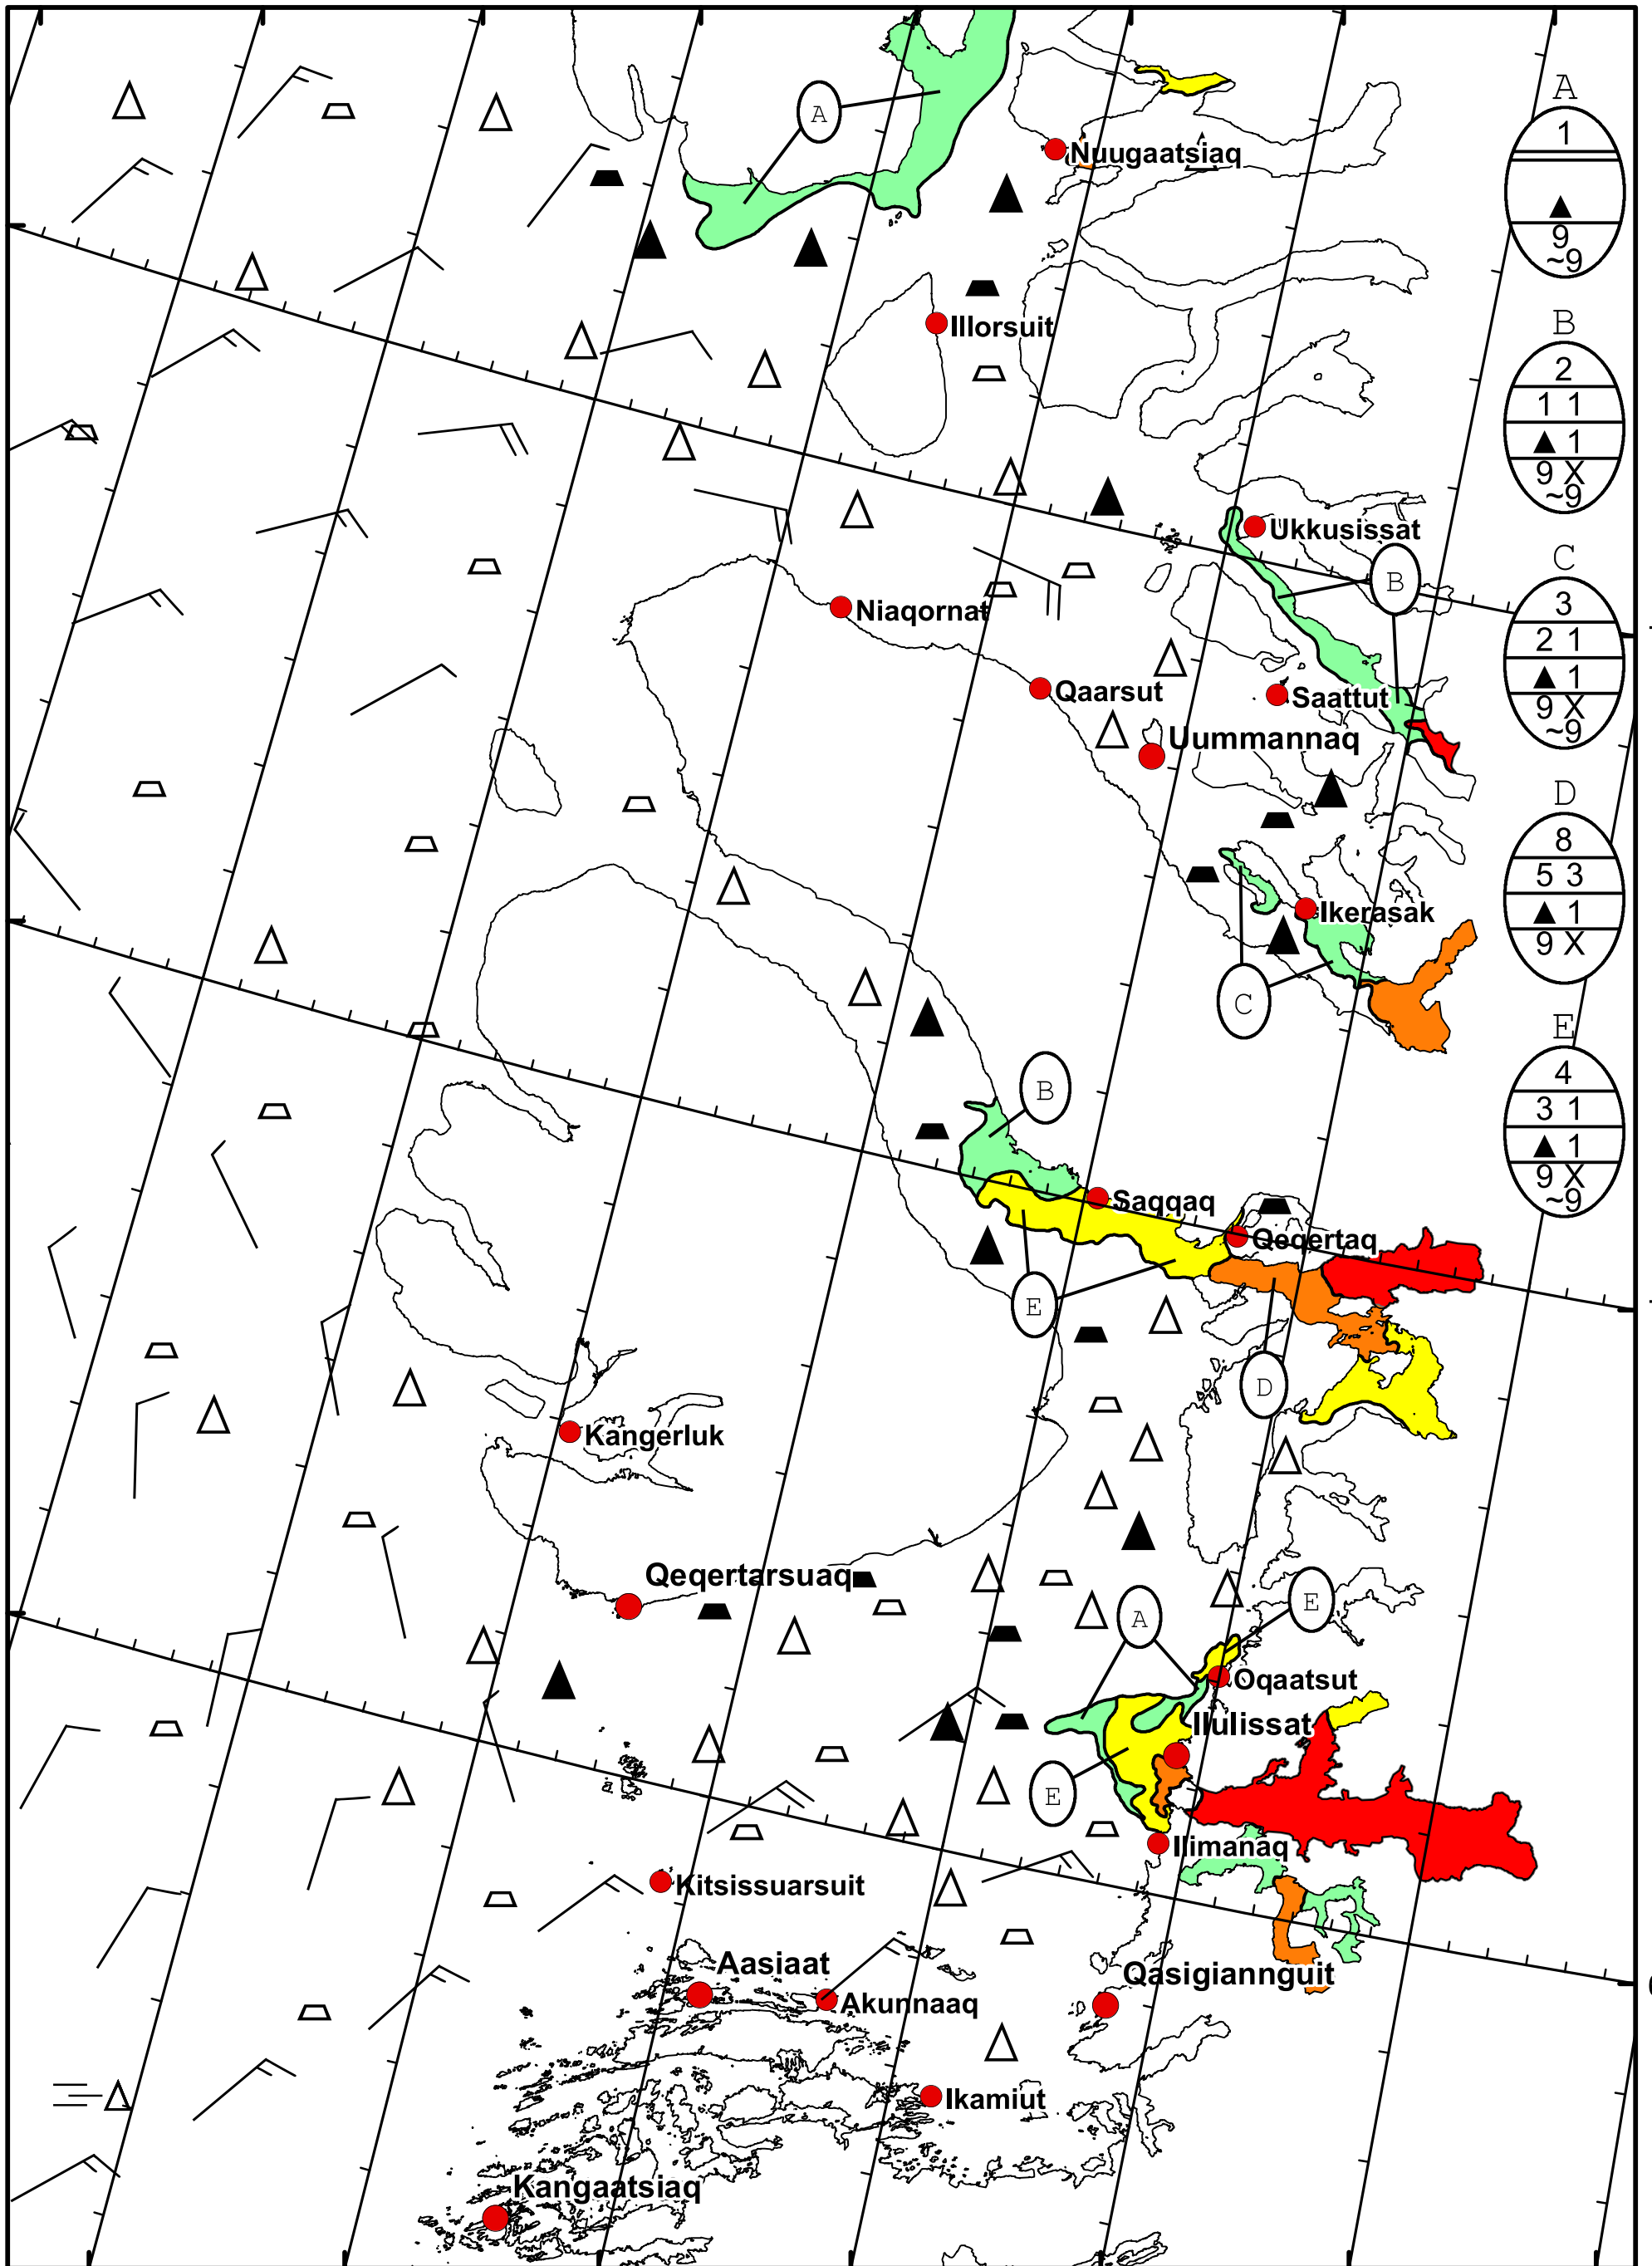

58°W 57°W 56°W 55°W 54°W 53°W 52°W 51°W

71°N

70°N

69°N

71°N

70°N

69°N

West Greenland Ice Chart

DMI

Ice Service

Danish Meteorological Institute

Valid: 02 October 2023, 21:05 UTC