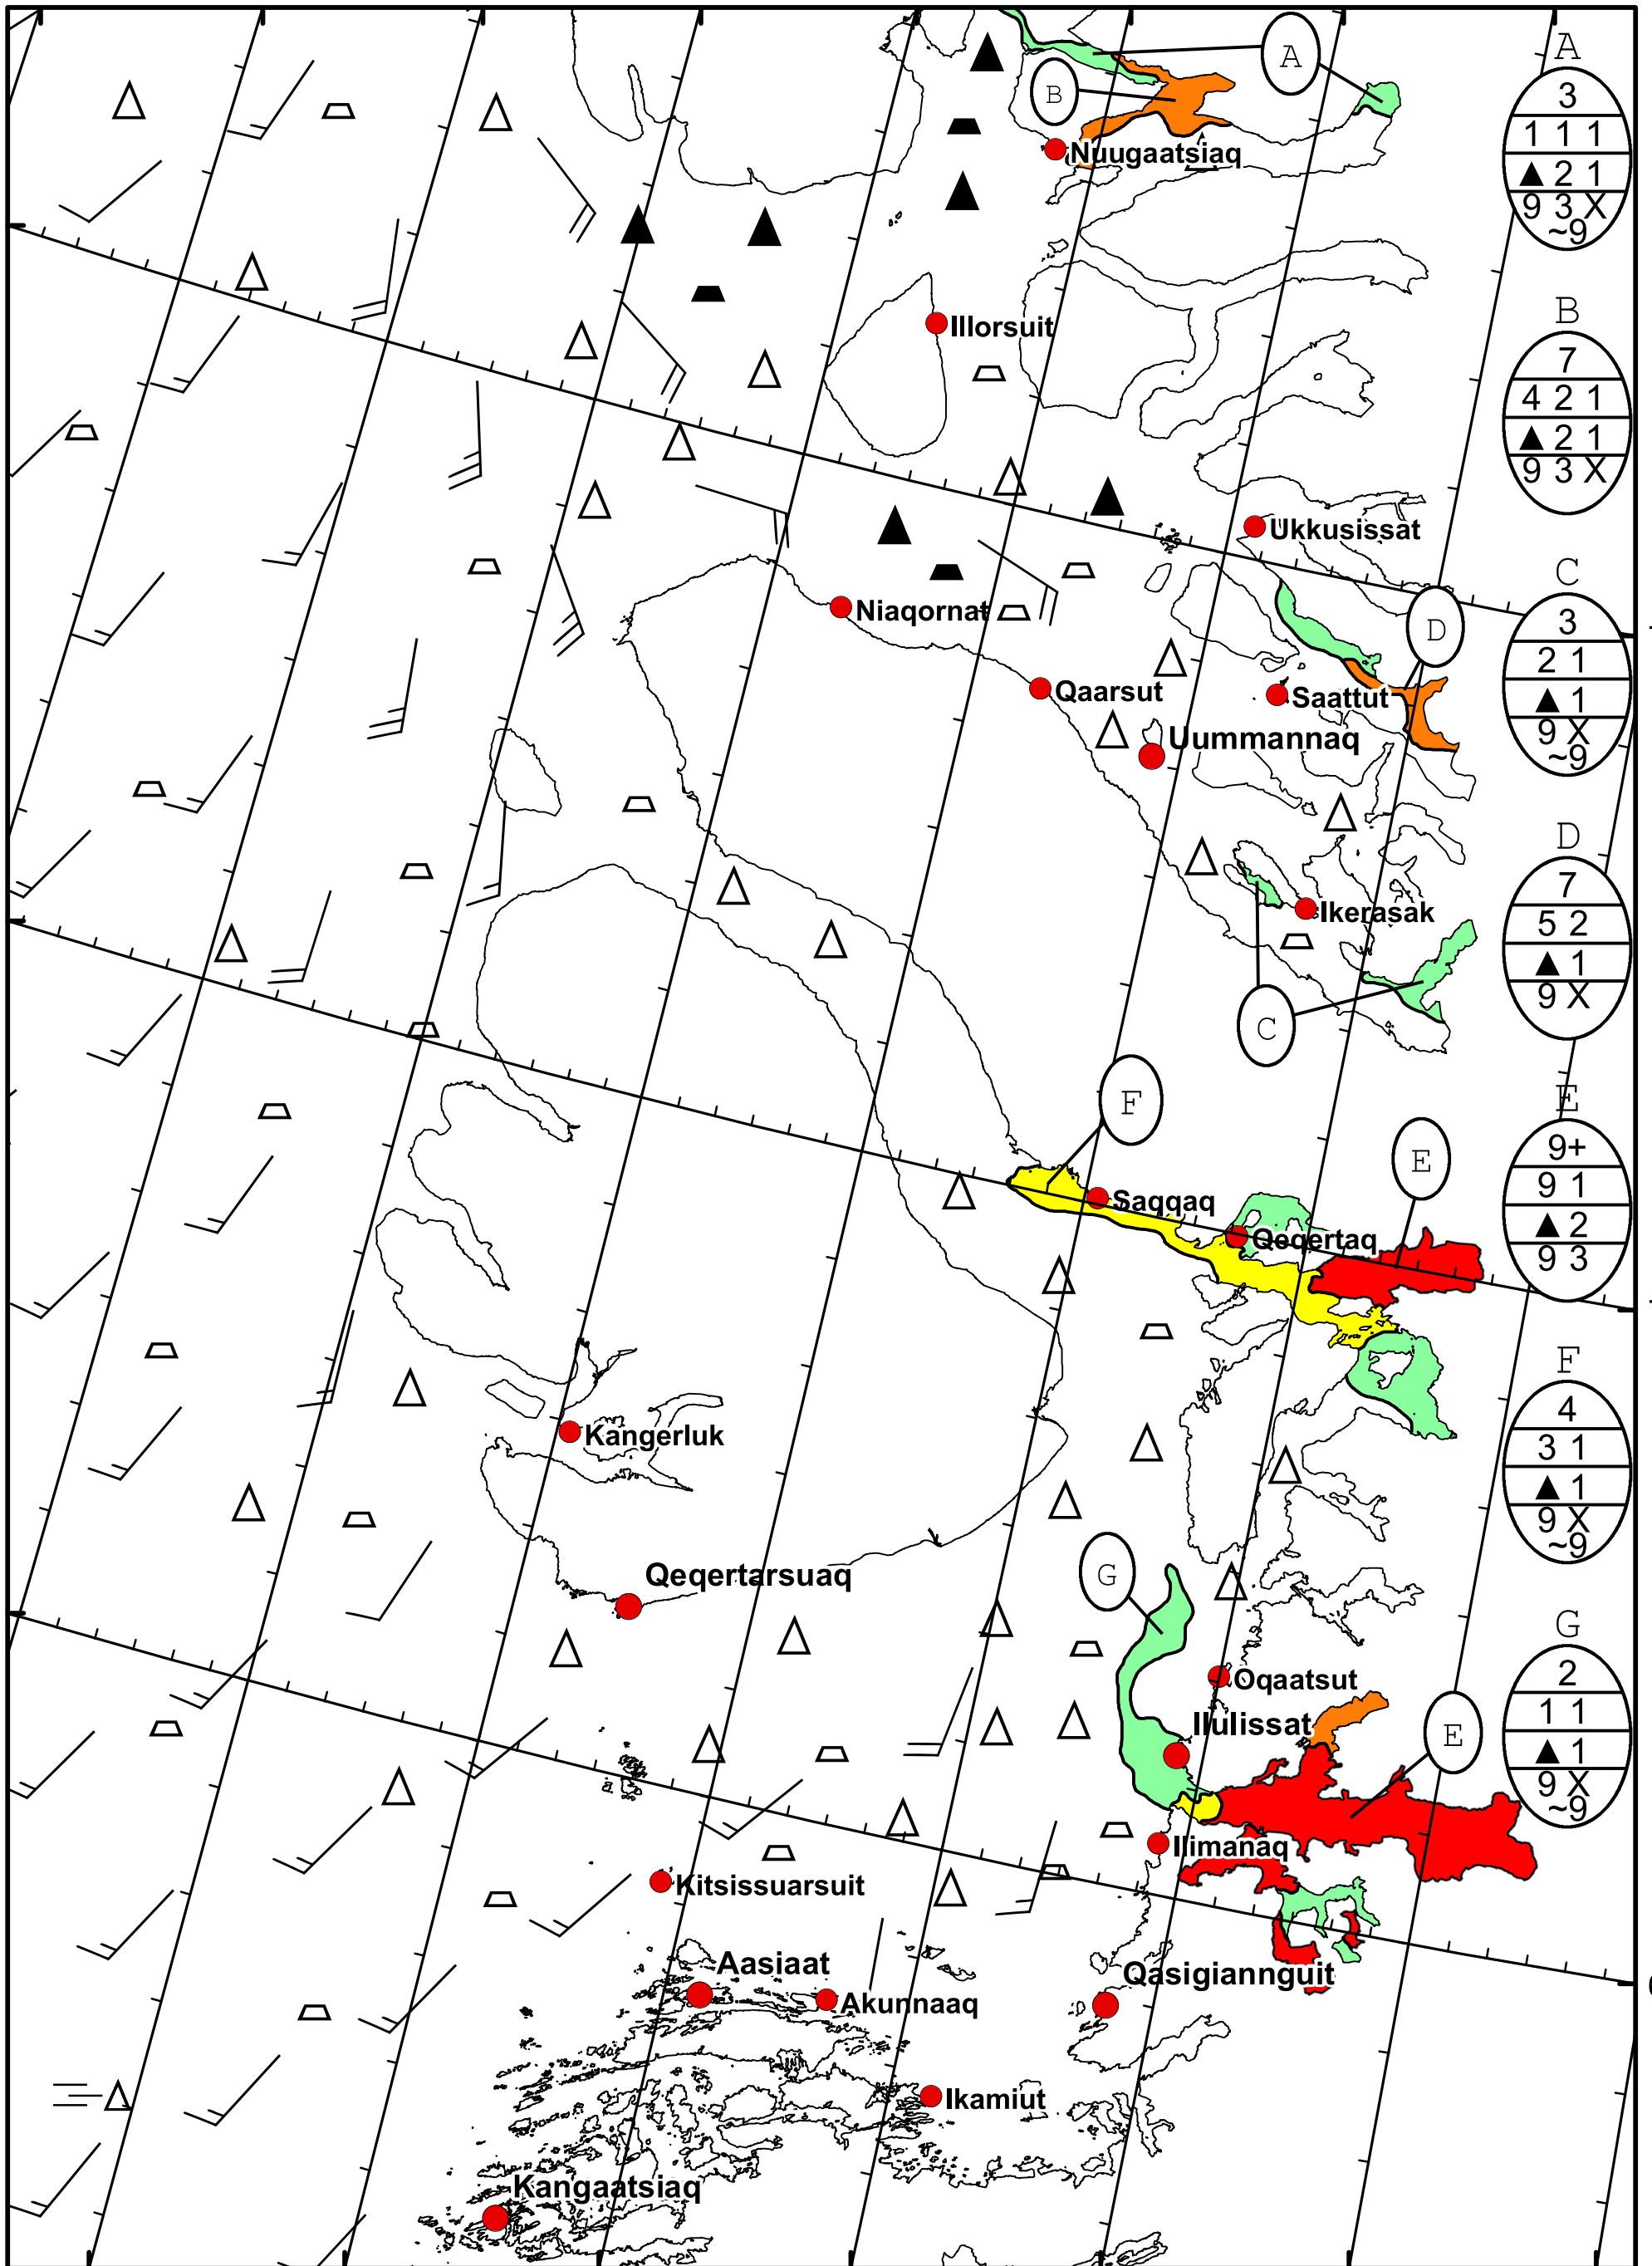

58°W 57°W 56°W 55°W 54°W 53°W 52°W 51°W

71°N

70°N

69°N

71°N

70°N

69°N

West Greenland Ice Chart

DMI

Ice Service

Danish Meteorological Institute

Valid: 13 October 2023, 10:10 UTC