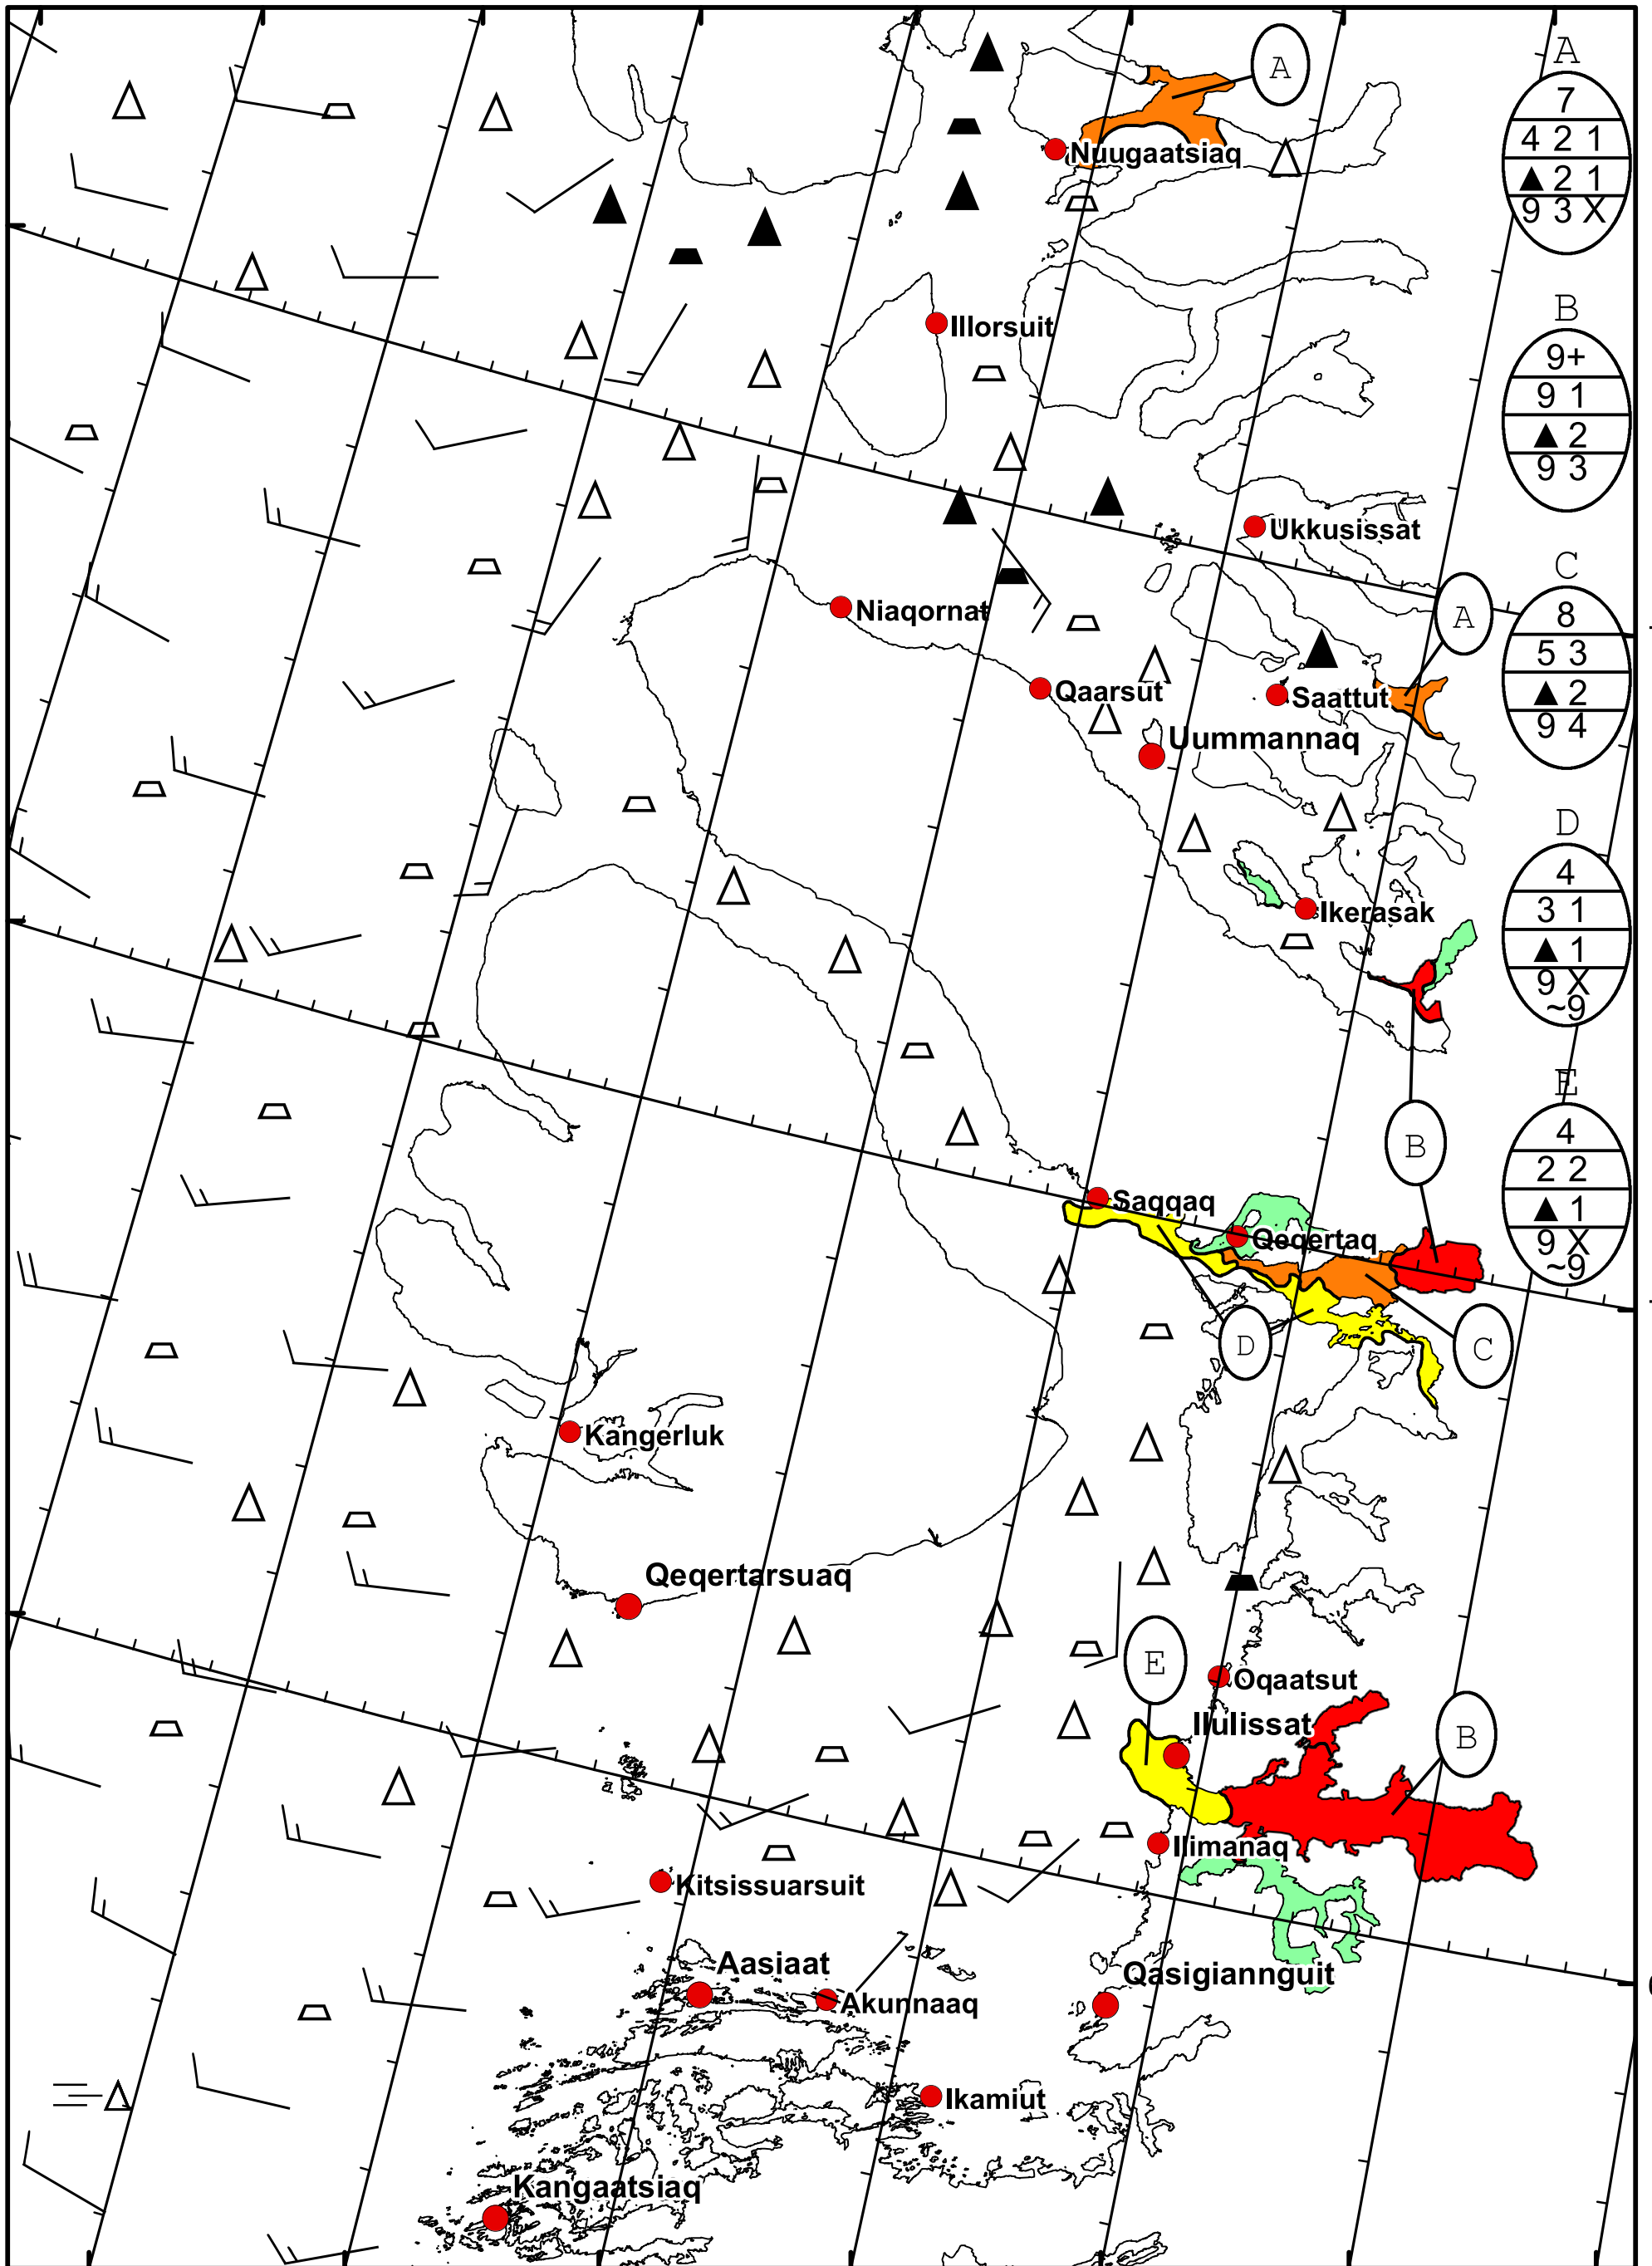

58°W 57°W 56°W 55°W 54°W 53°W 52°W 51°W

71°N

70°N

69°N

71°N

70°N

69°N

West Greenland Ice Chart
Danish Meteorological Institute Valid: 15 October 2023, 09:50 UTC