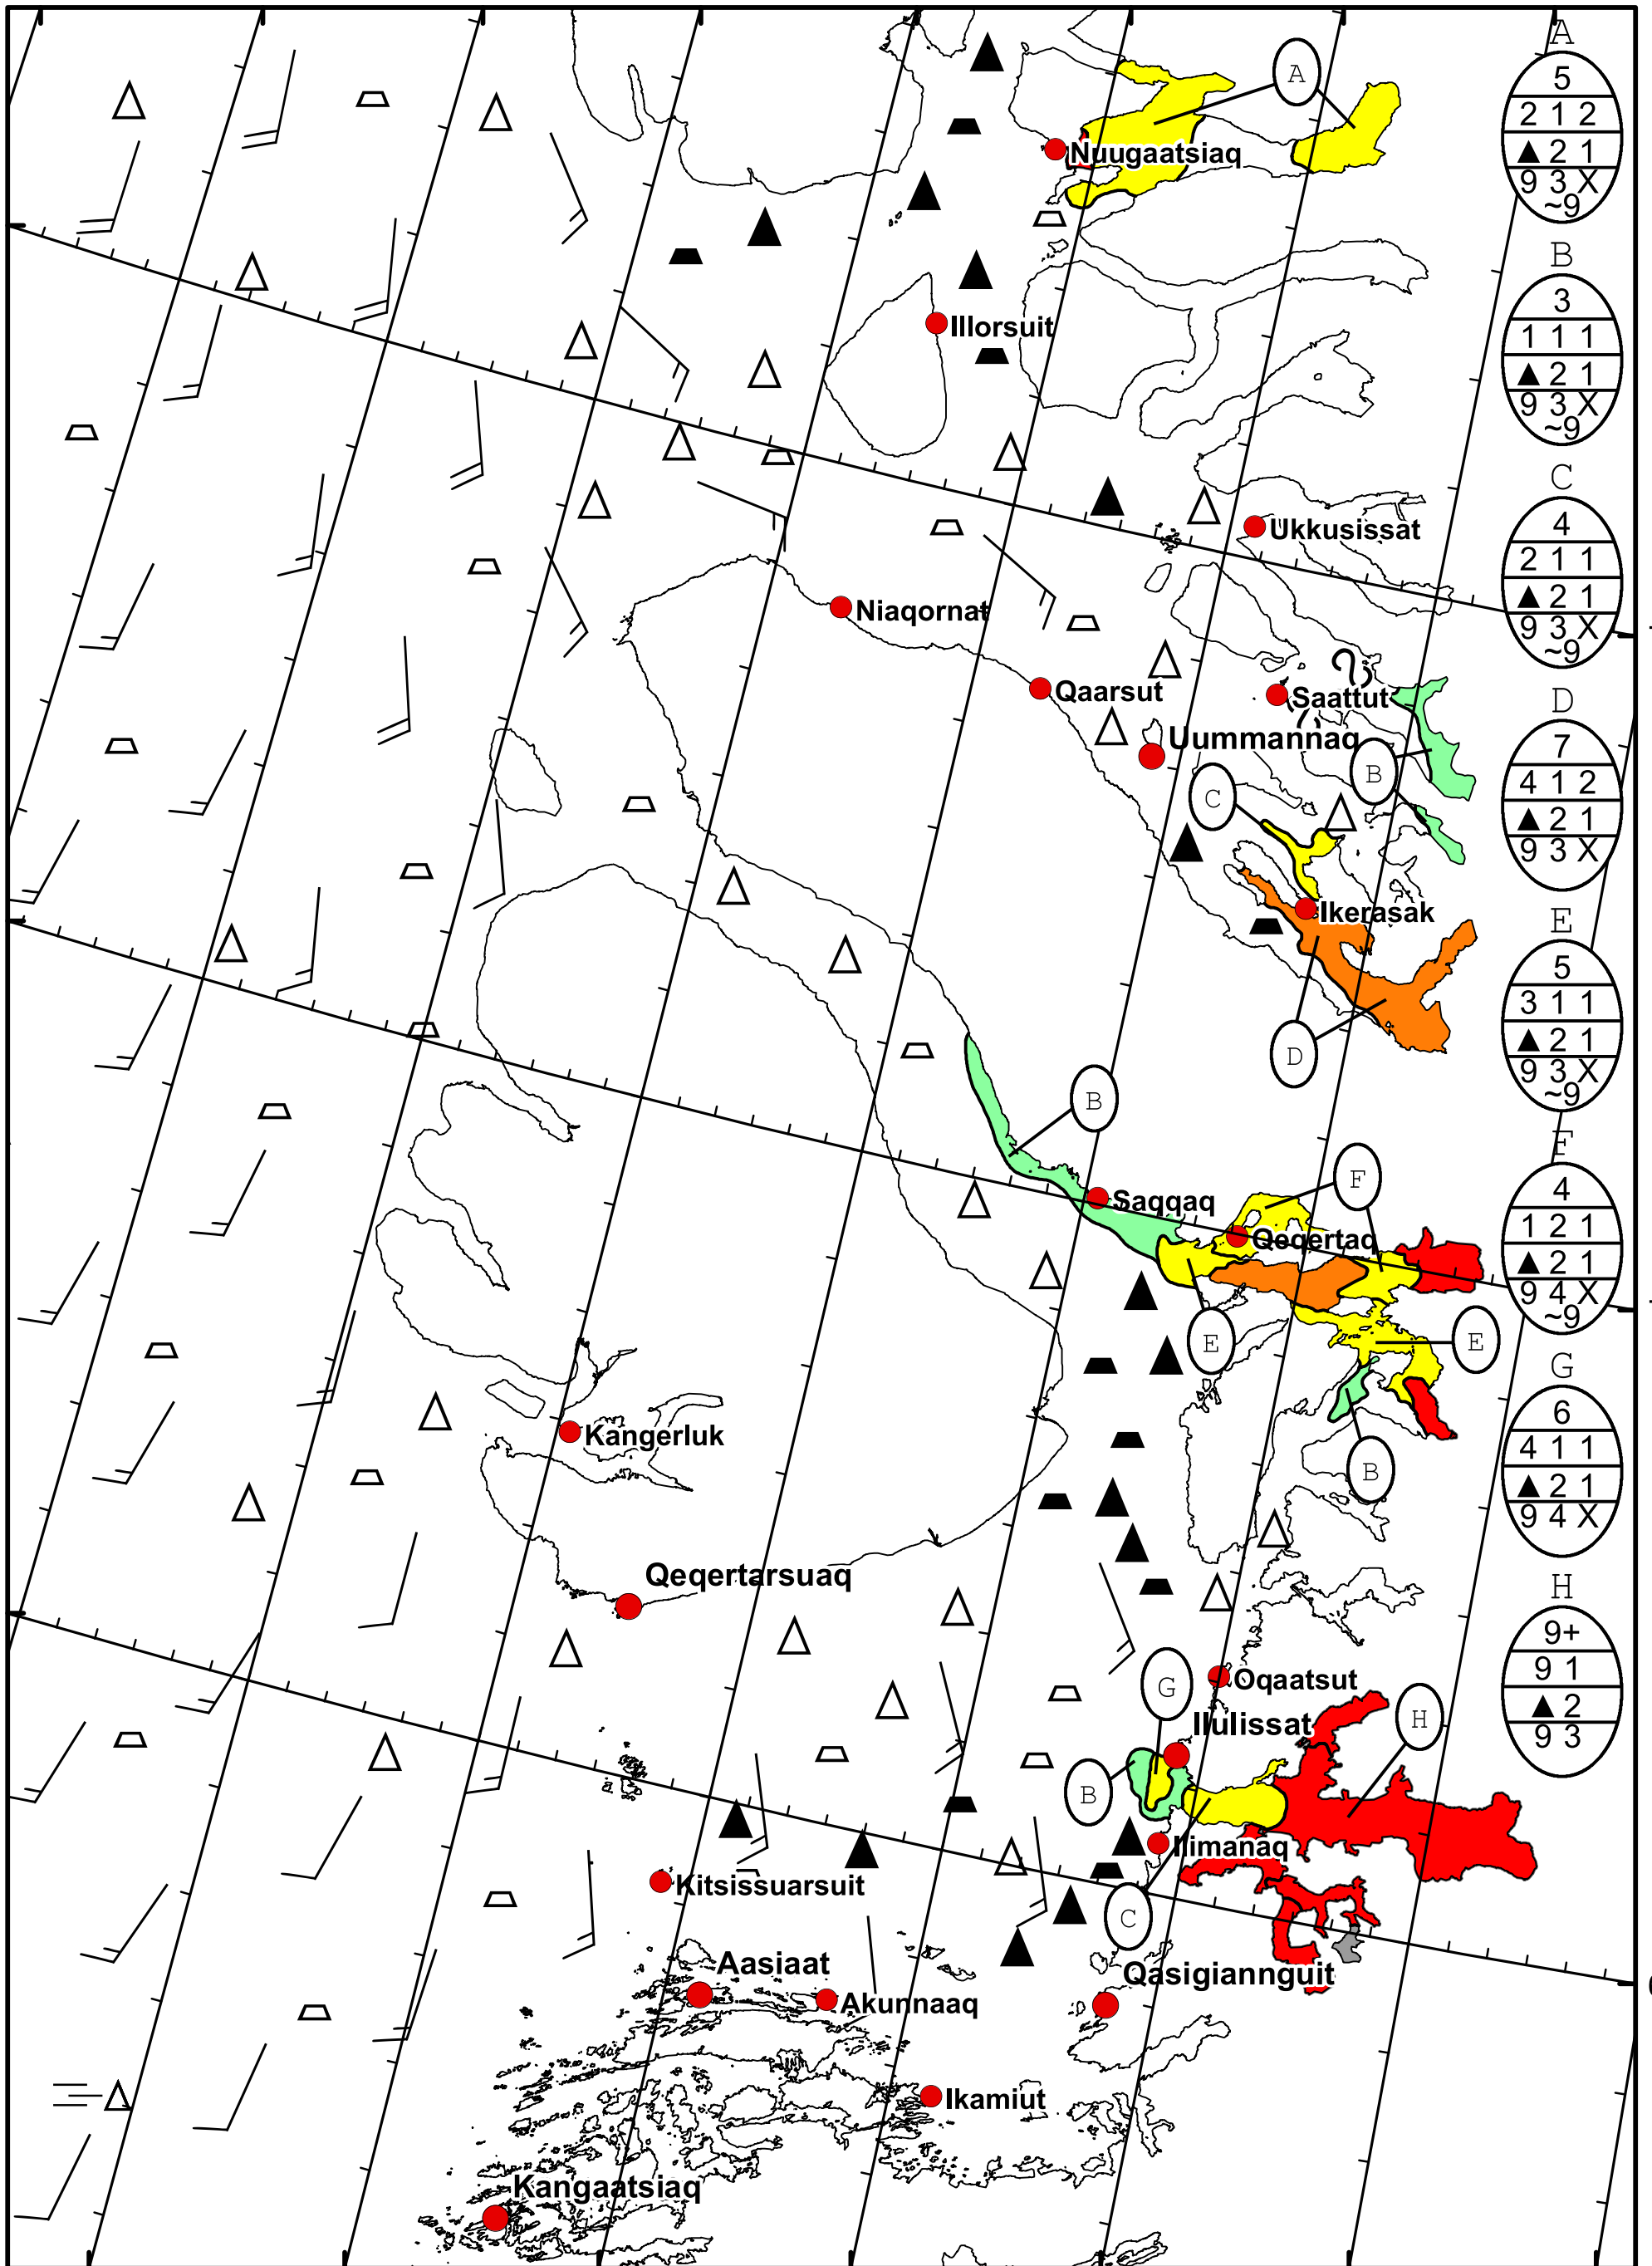

58°W 57°W 56°W 55°W 54°W 53°W 52°W 51°W

71°N

70°N

69°N

71°N

70°N

69°N

DMI
Ice Service

West Greenland Ice Chart

Danish Meteorological Institute Valid: 28 October 2023, 20:50 UTC