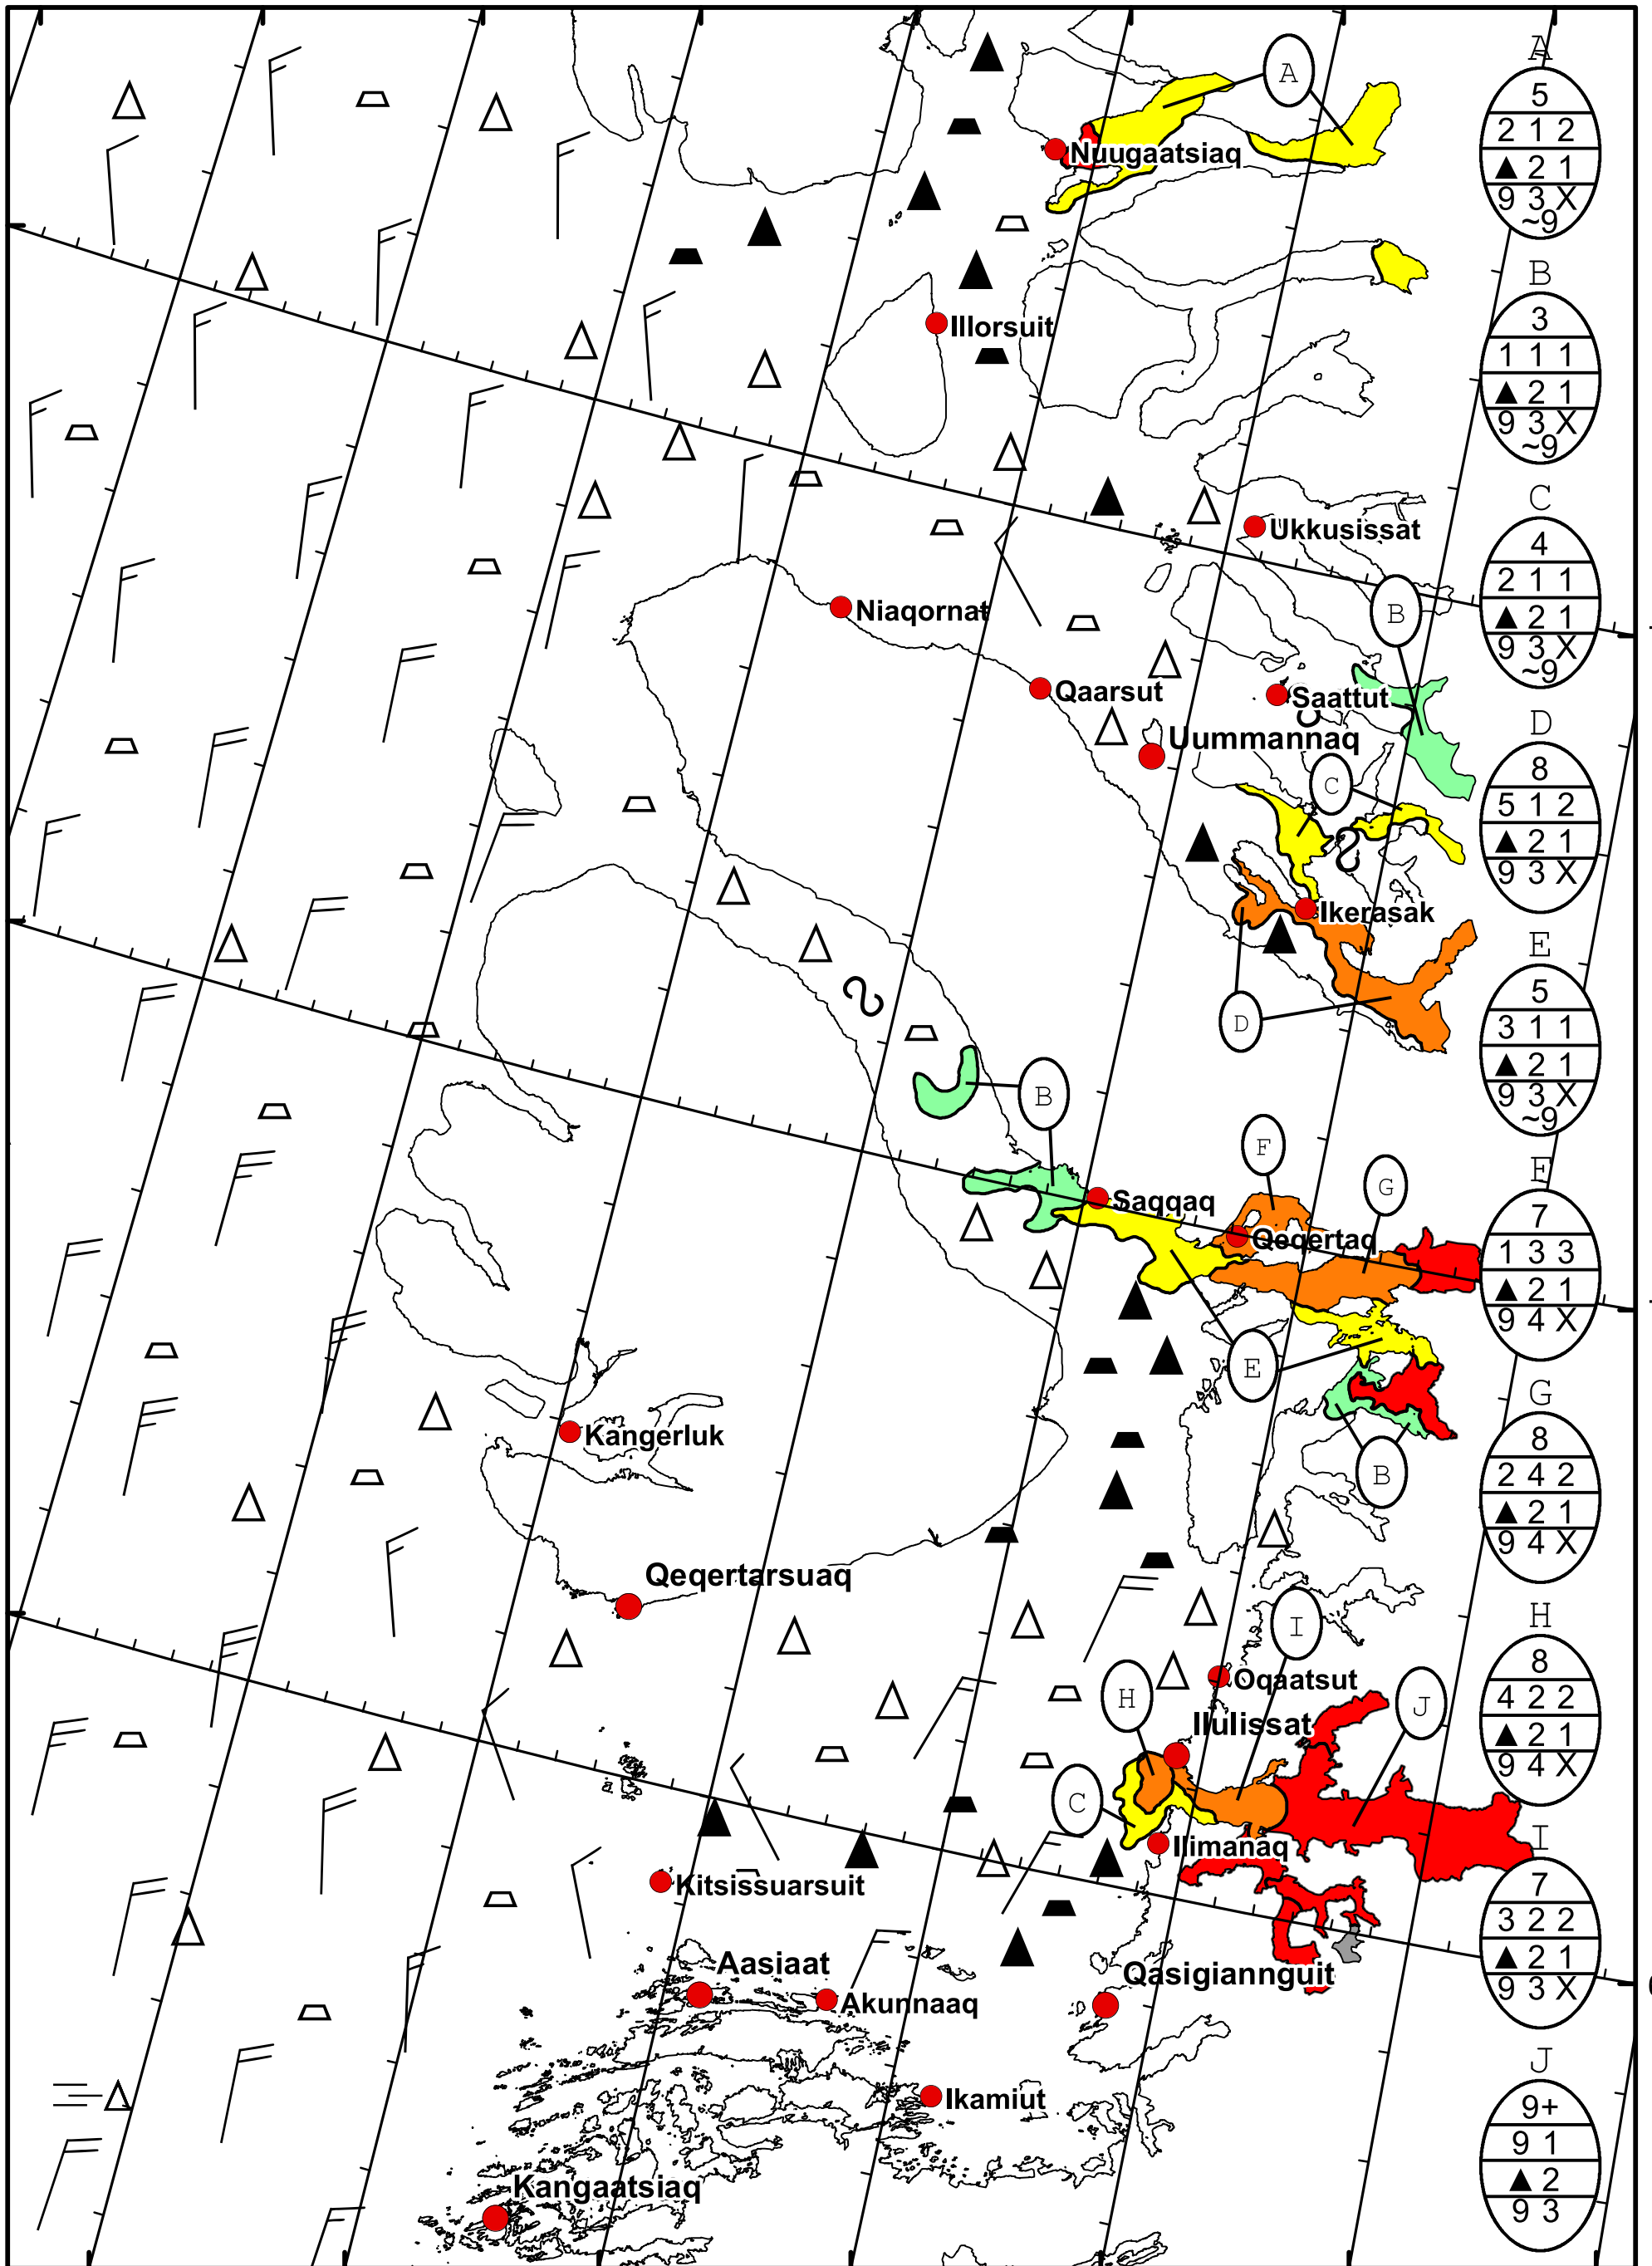

58°W 57°W 56°W 55°W 54°W 53°W 52°W 51°W

71°N

70°N

69°N

71°N

70°N

69°N

West Greenland Ice Chart
 DMI Danish Meteorological Institute
 Ice Service Valid: 29 October 2023, 20:55 UTC