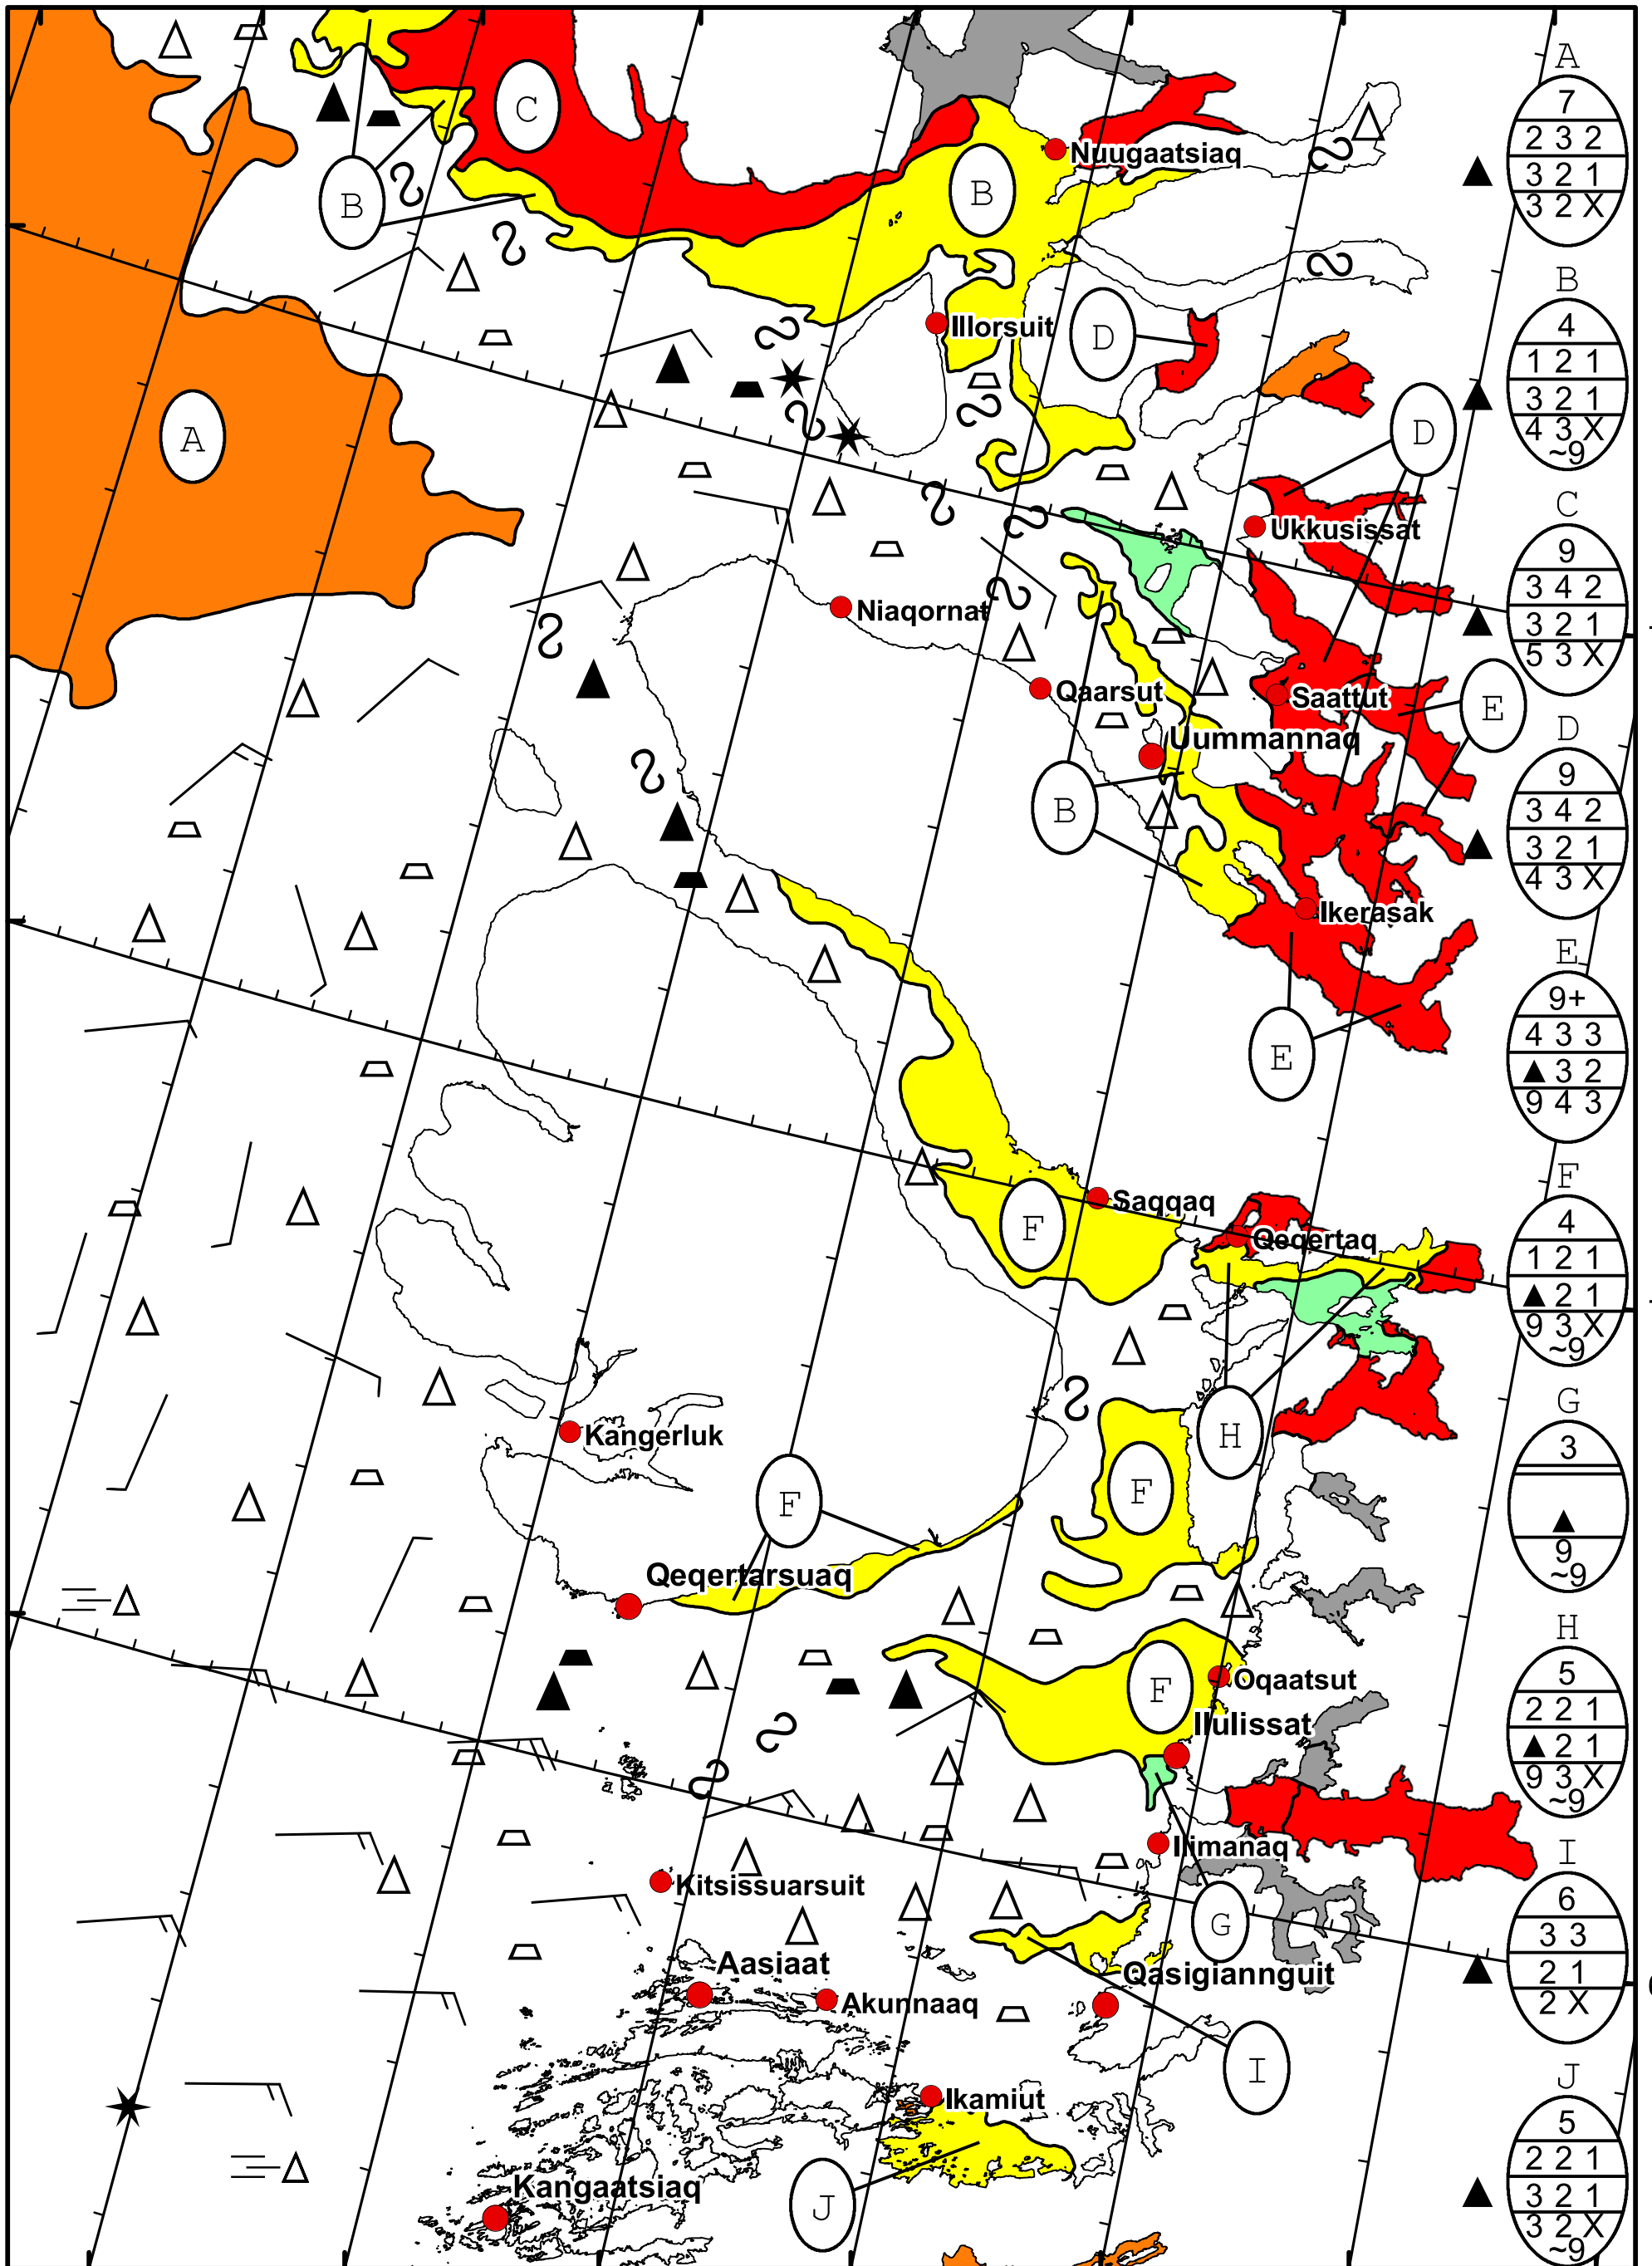

58°W 57°W 56°W 55°W 54°W 53°W 52°W 51°W

71°N

70°N

69°N

71°N

70°N

69°N

West Greenland Ice Chart
 Valid: 03 January 2024, 10:25 UTC