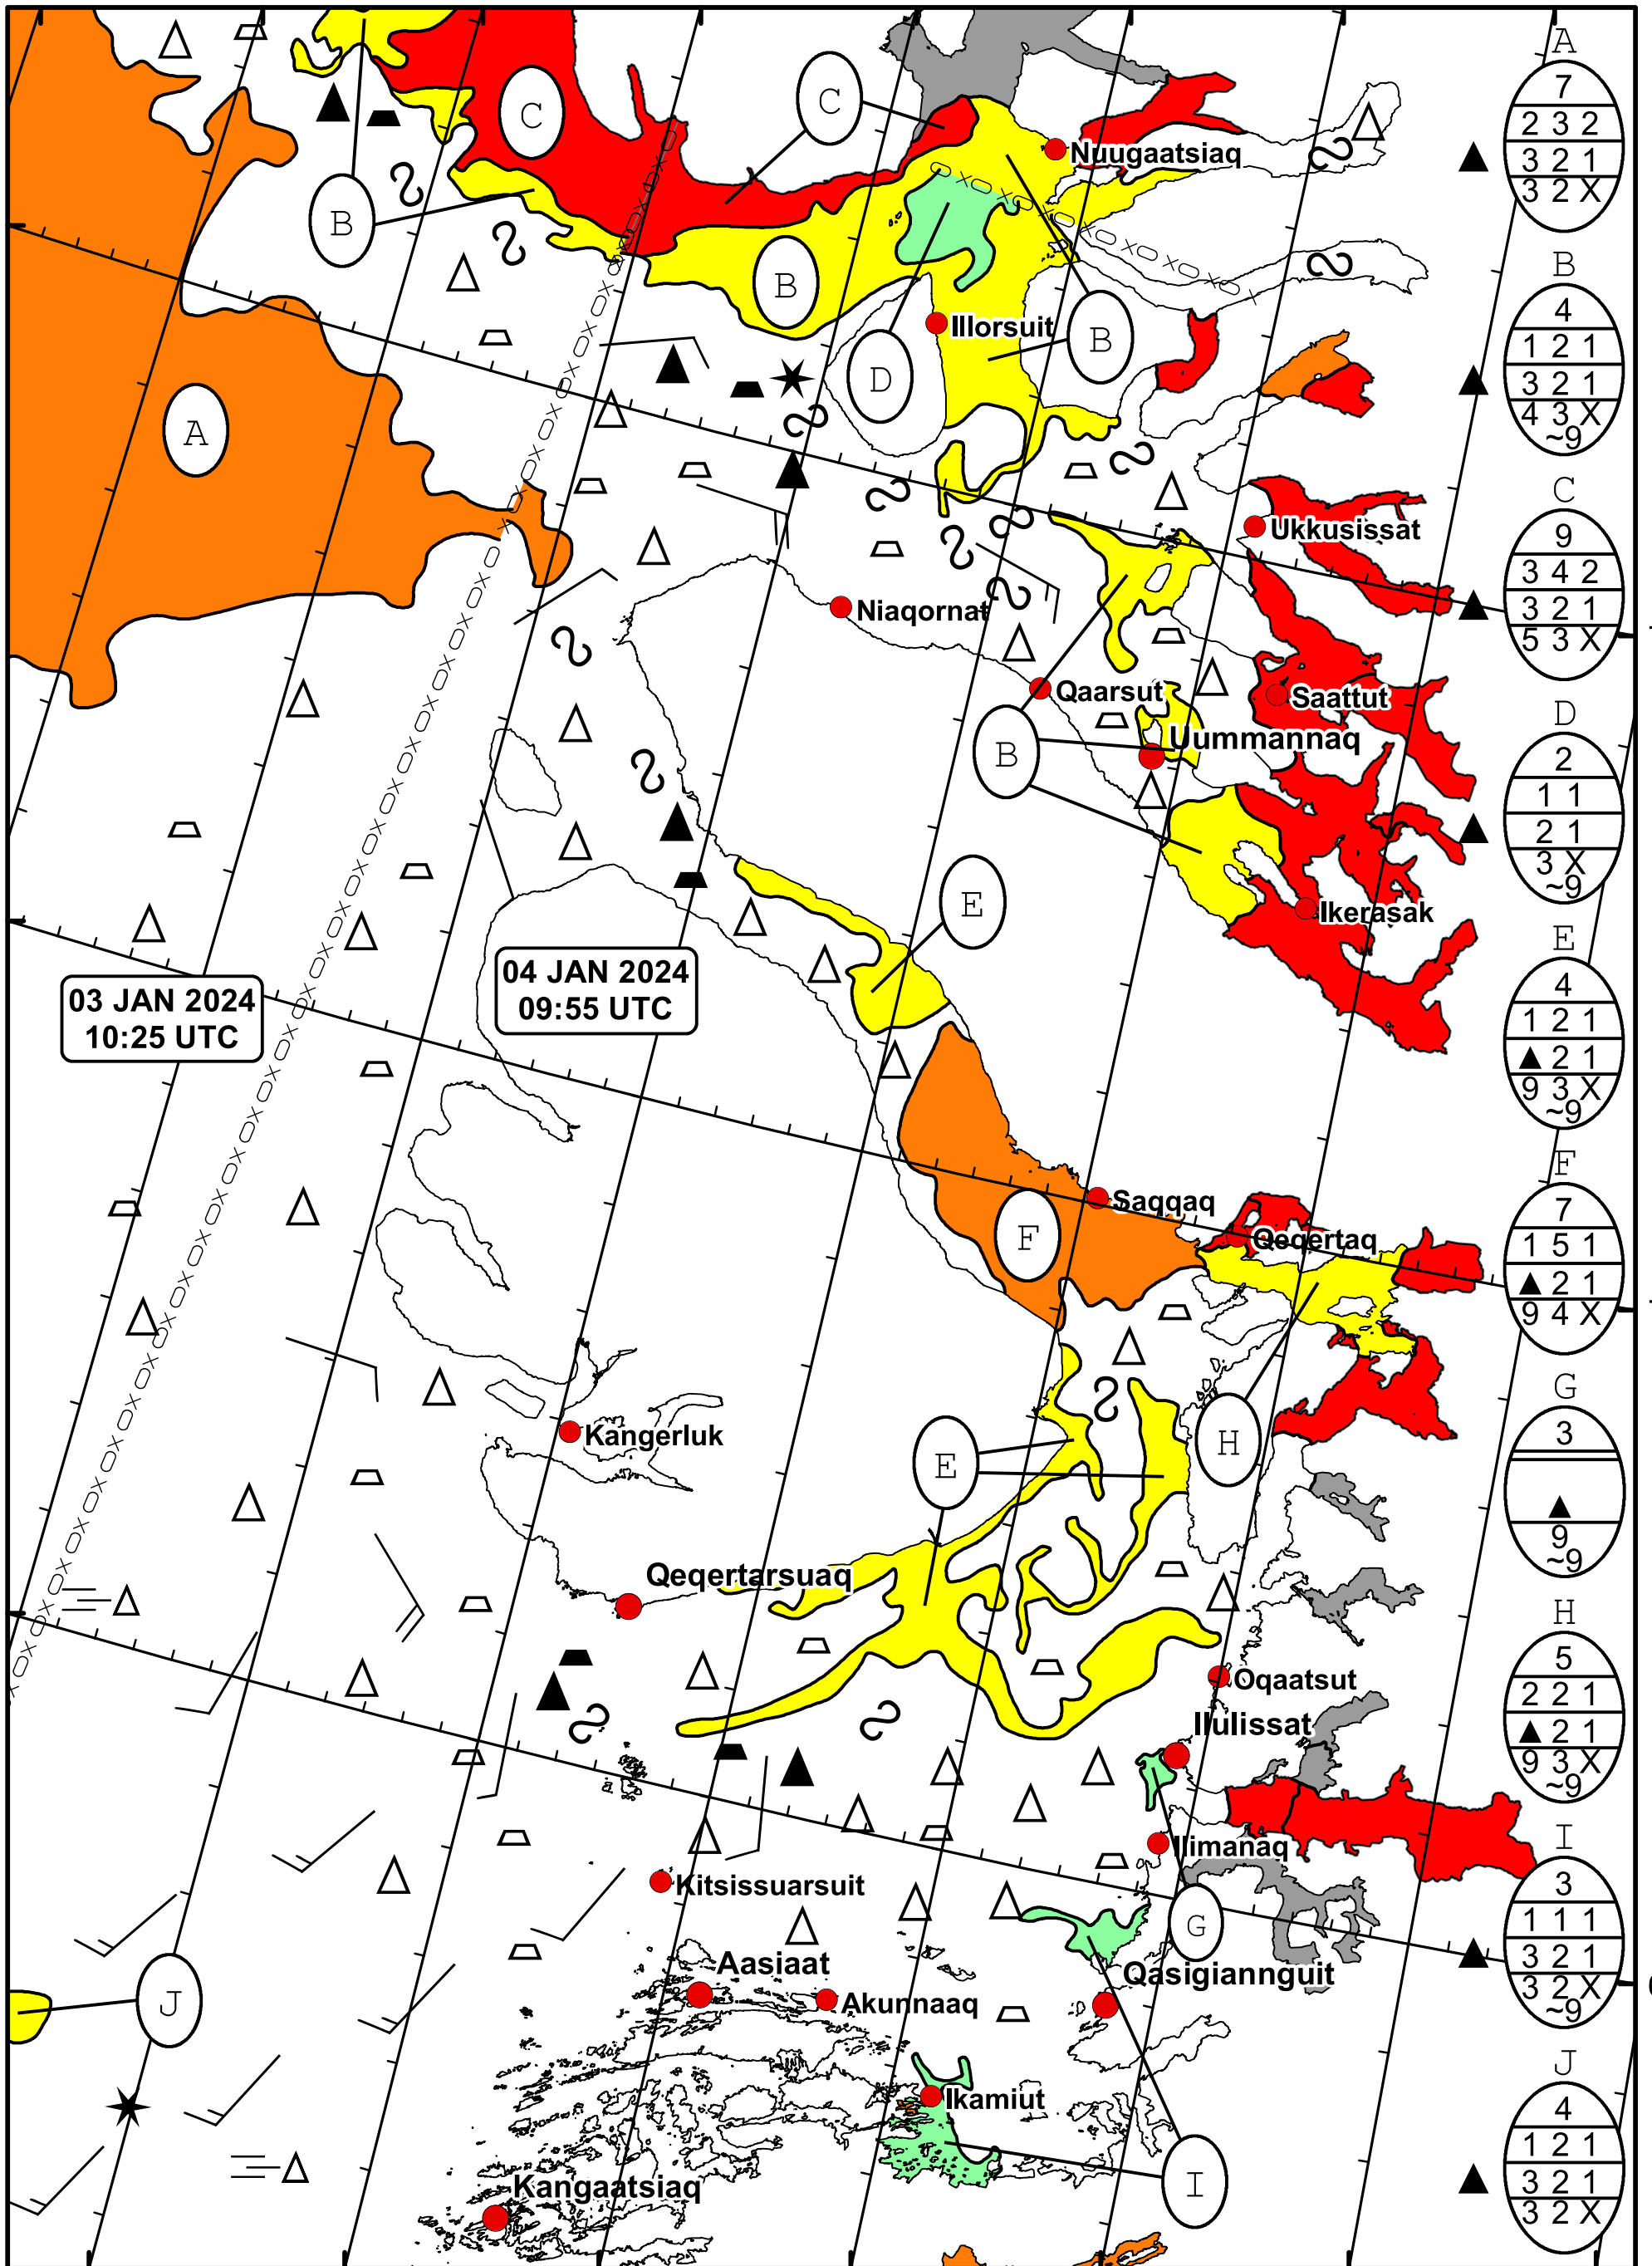

58°W 57°W 56°W 55°W 54°W 53°W 52°W 51°W

71°N

70°N

69°N

71°N

70°N

69°N

West Greenland Ice Chart
 Valid: 04 January 2024, 09:55 UTC