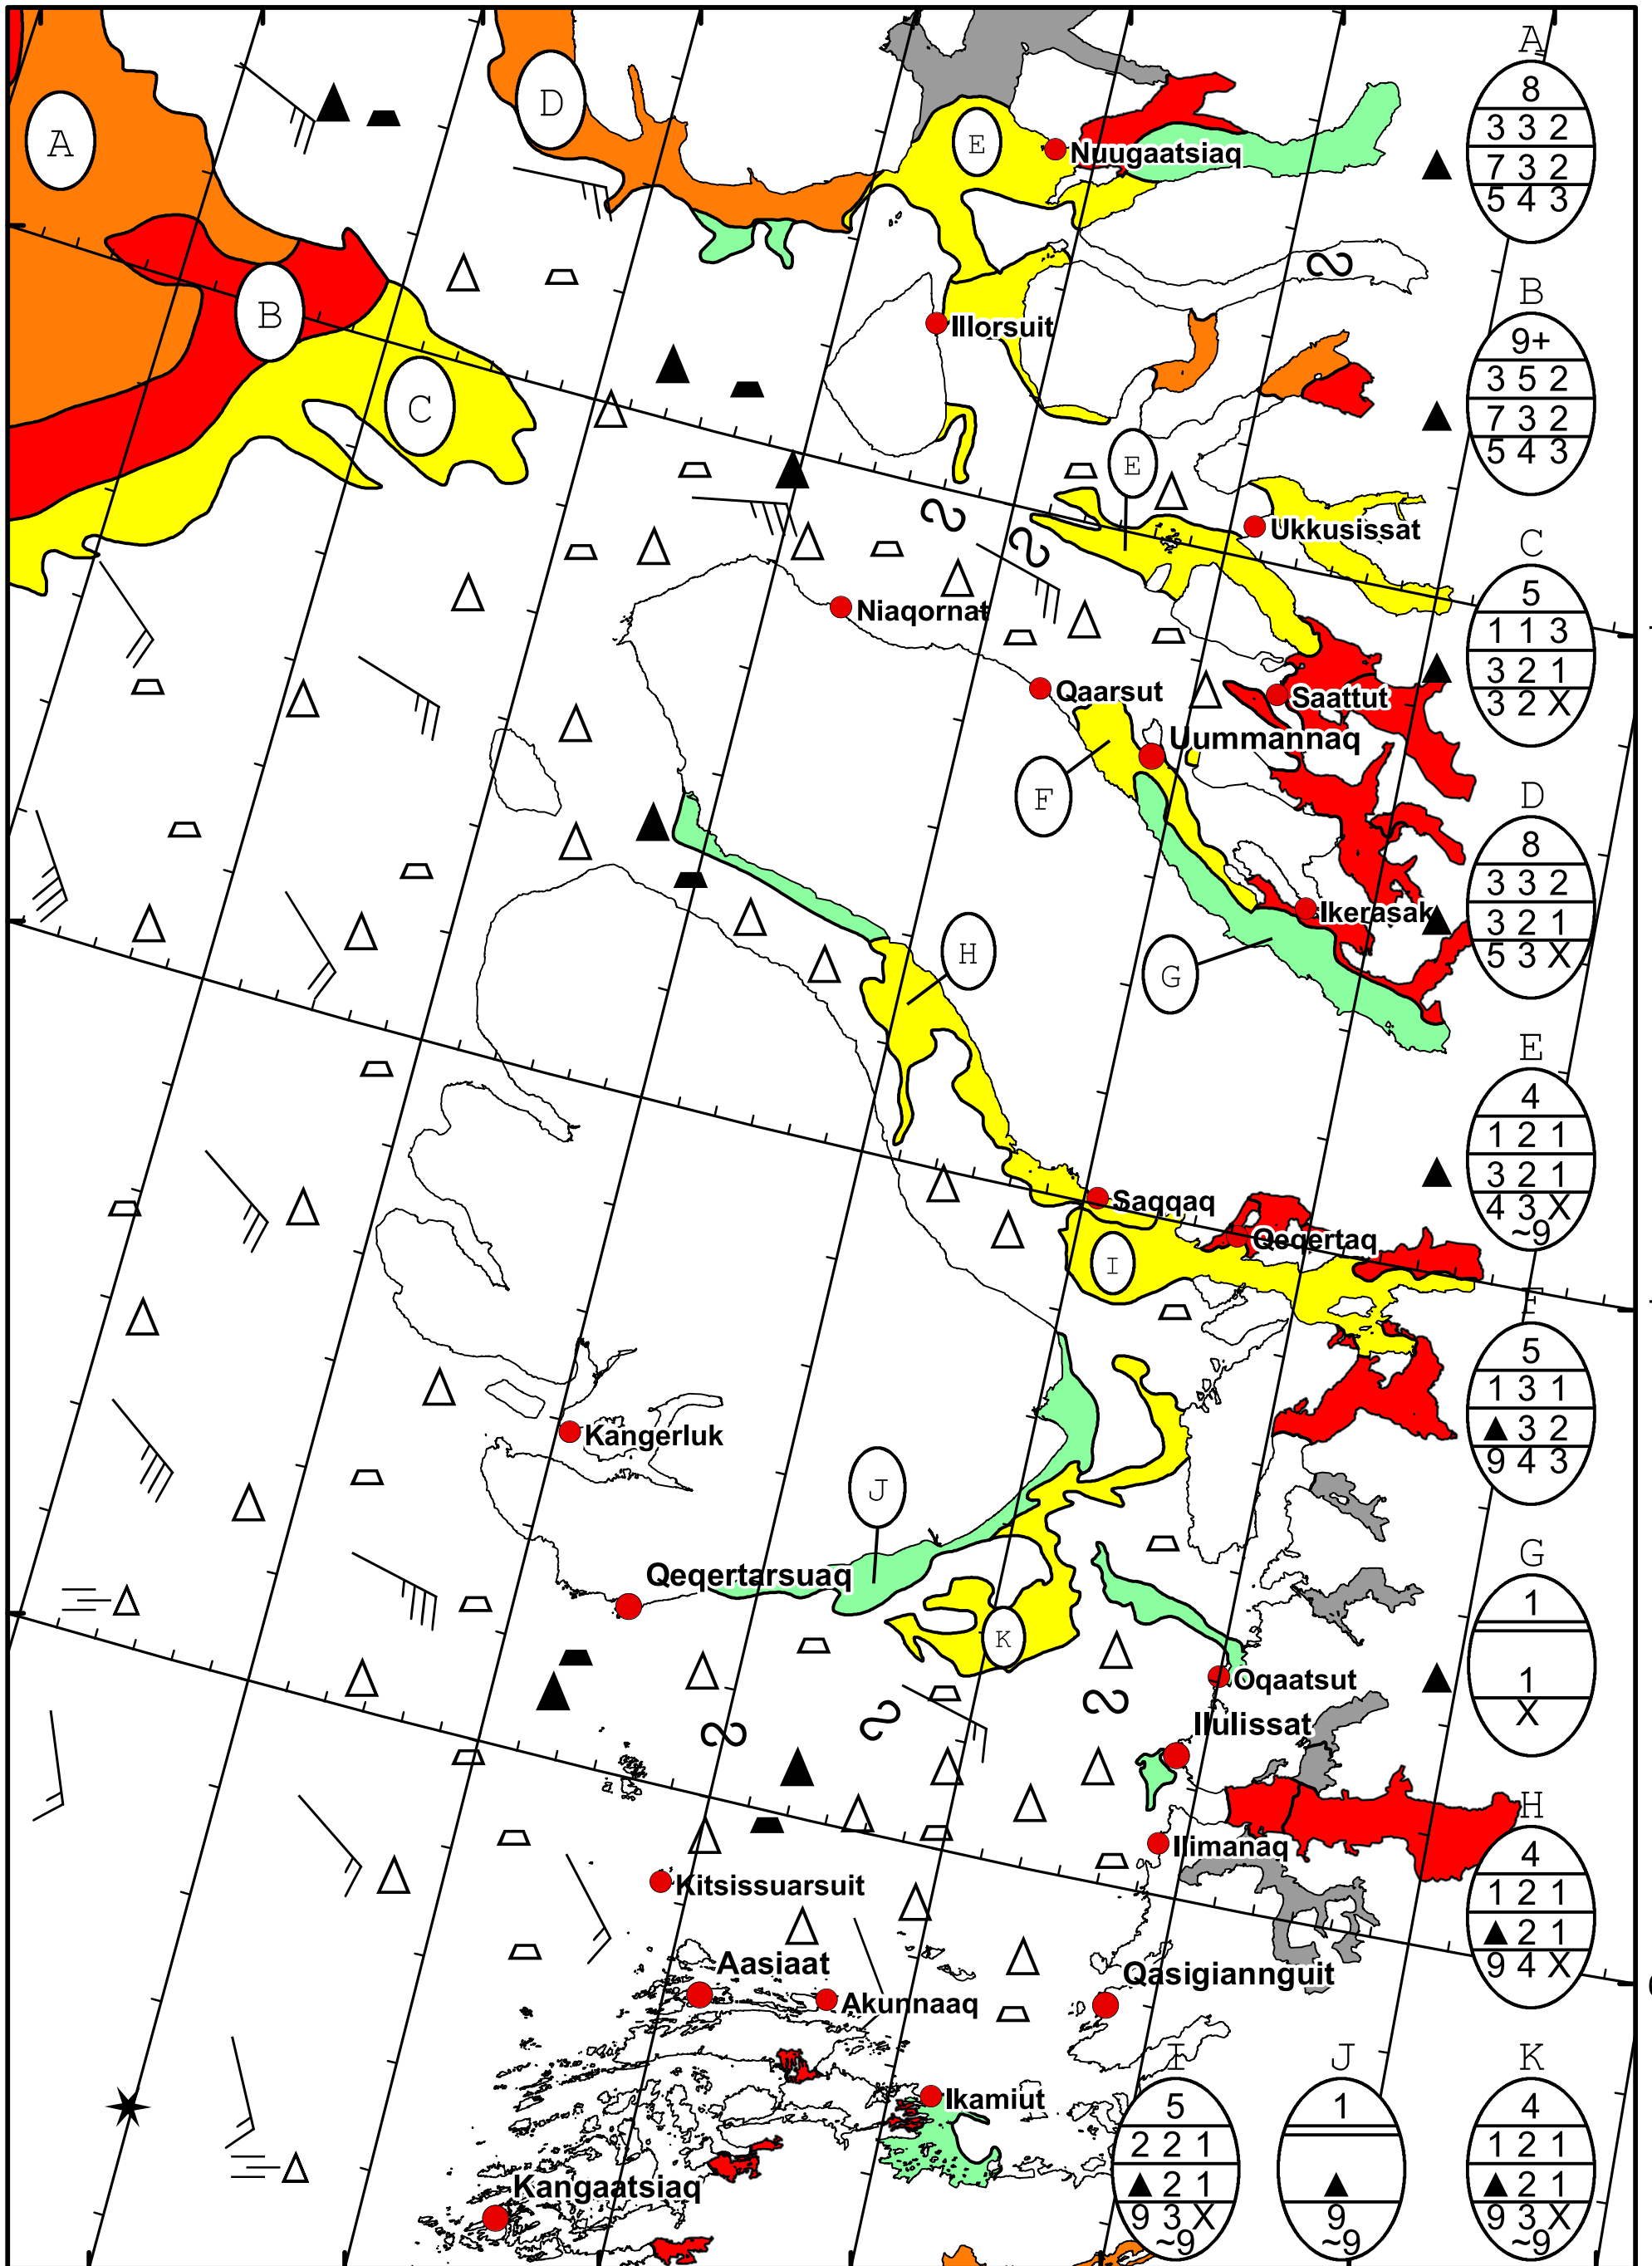

58°W 57°W 56°W 55°W 54°W 53°W 52°W 51°W

71°N

70°N

69°N

71°N

70°N

69°N

West Greenland Ice Chart
 Valid: 05 January 2024, 20:55 UTC