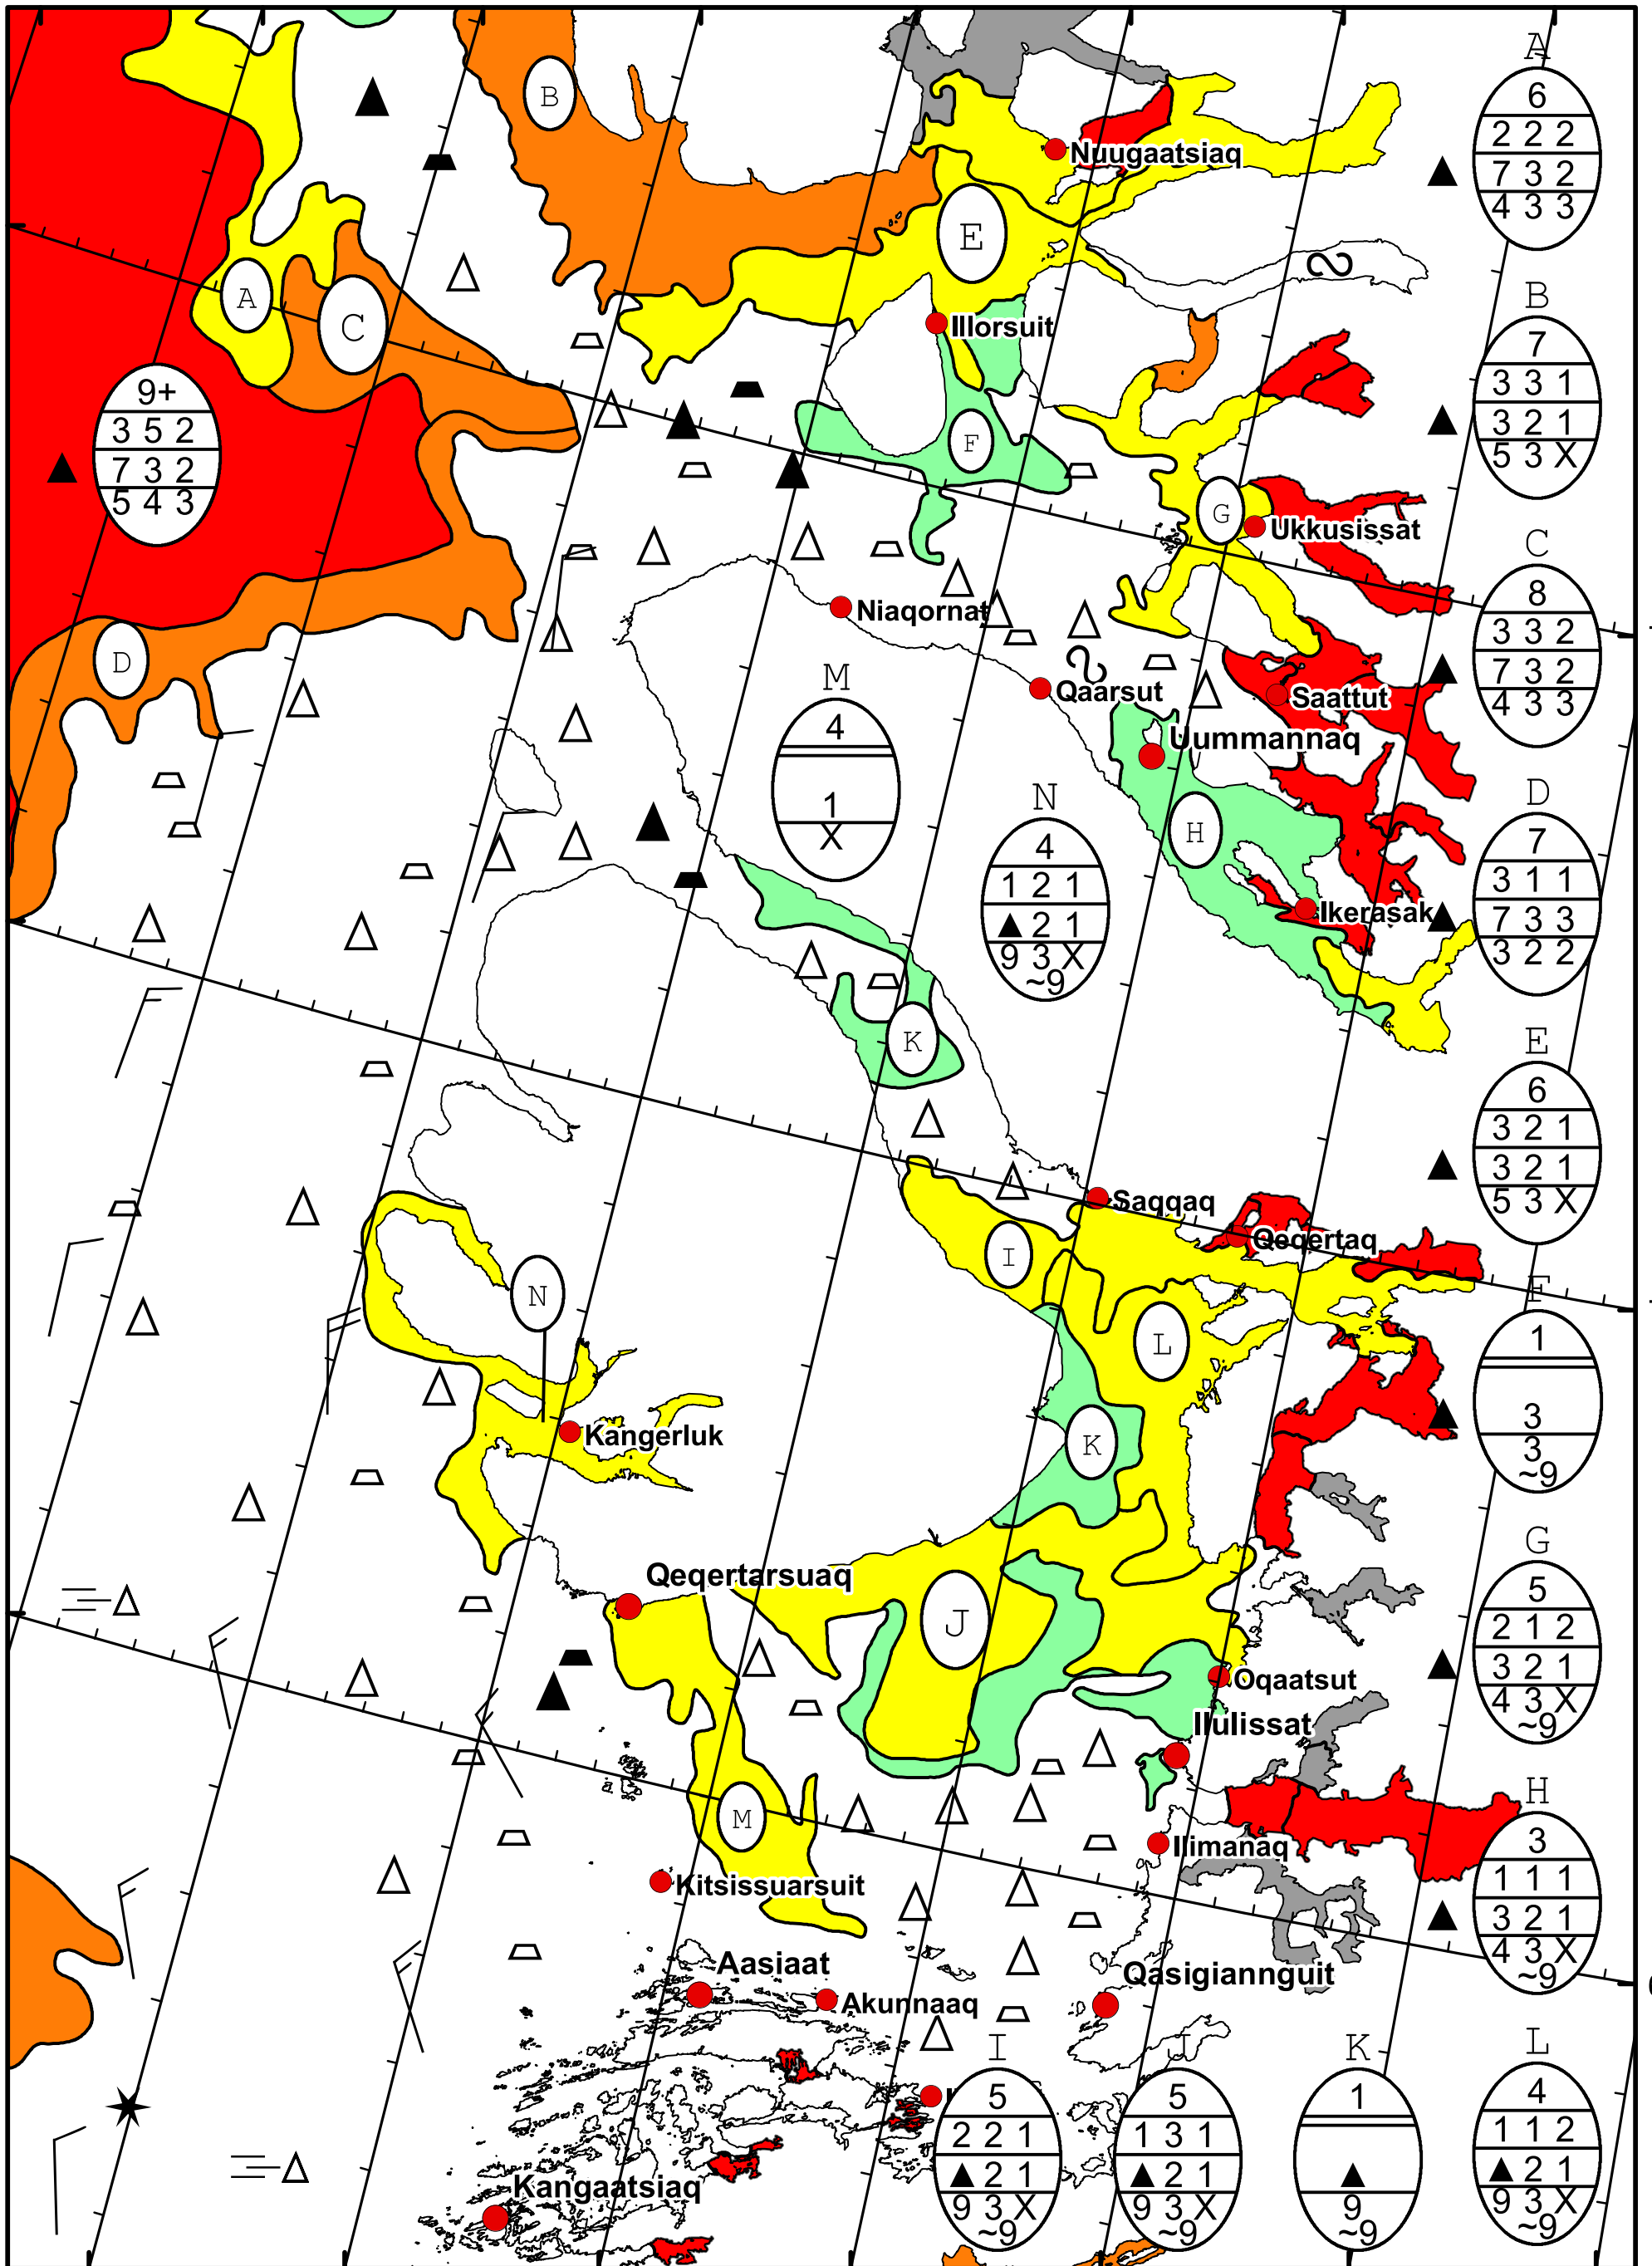

58°W 57°W 56°W 55°W 54°W 53°W 52°W 51°W

71°N

70°N

69°N

71°N

70°N

69°N

West Greenland Ice Chart  
 Valid: 07 January 2024, 10:10 UTC