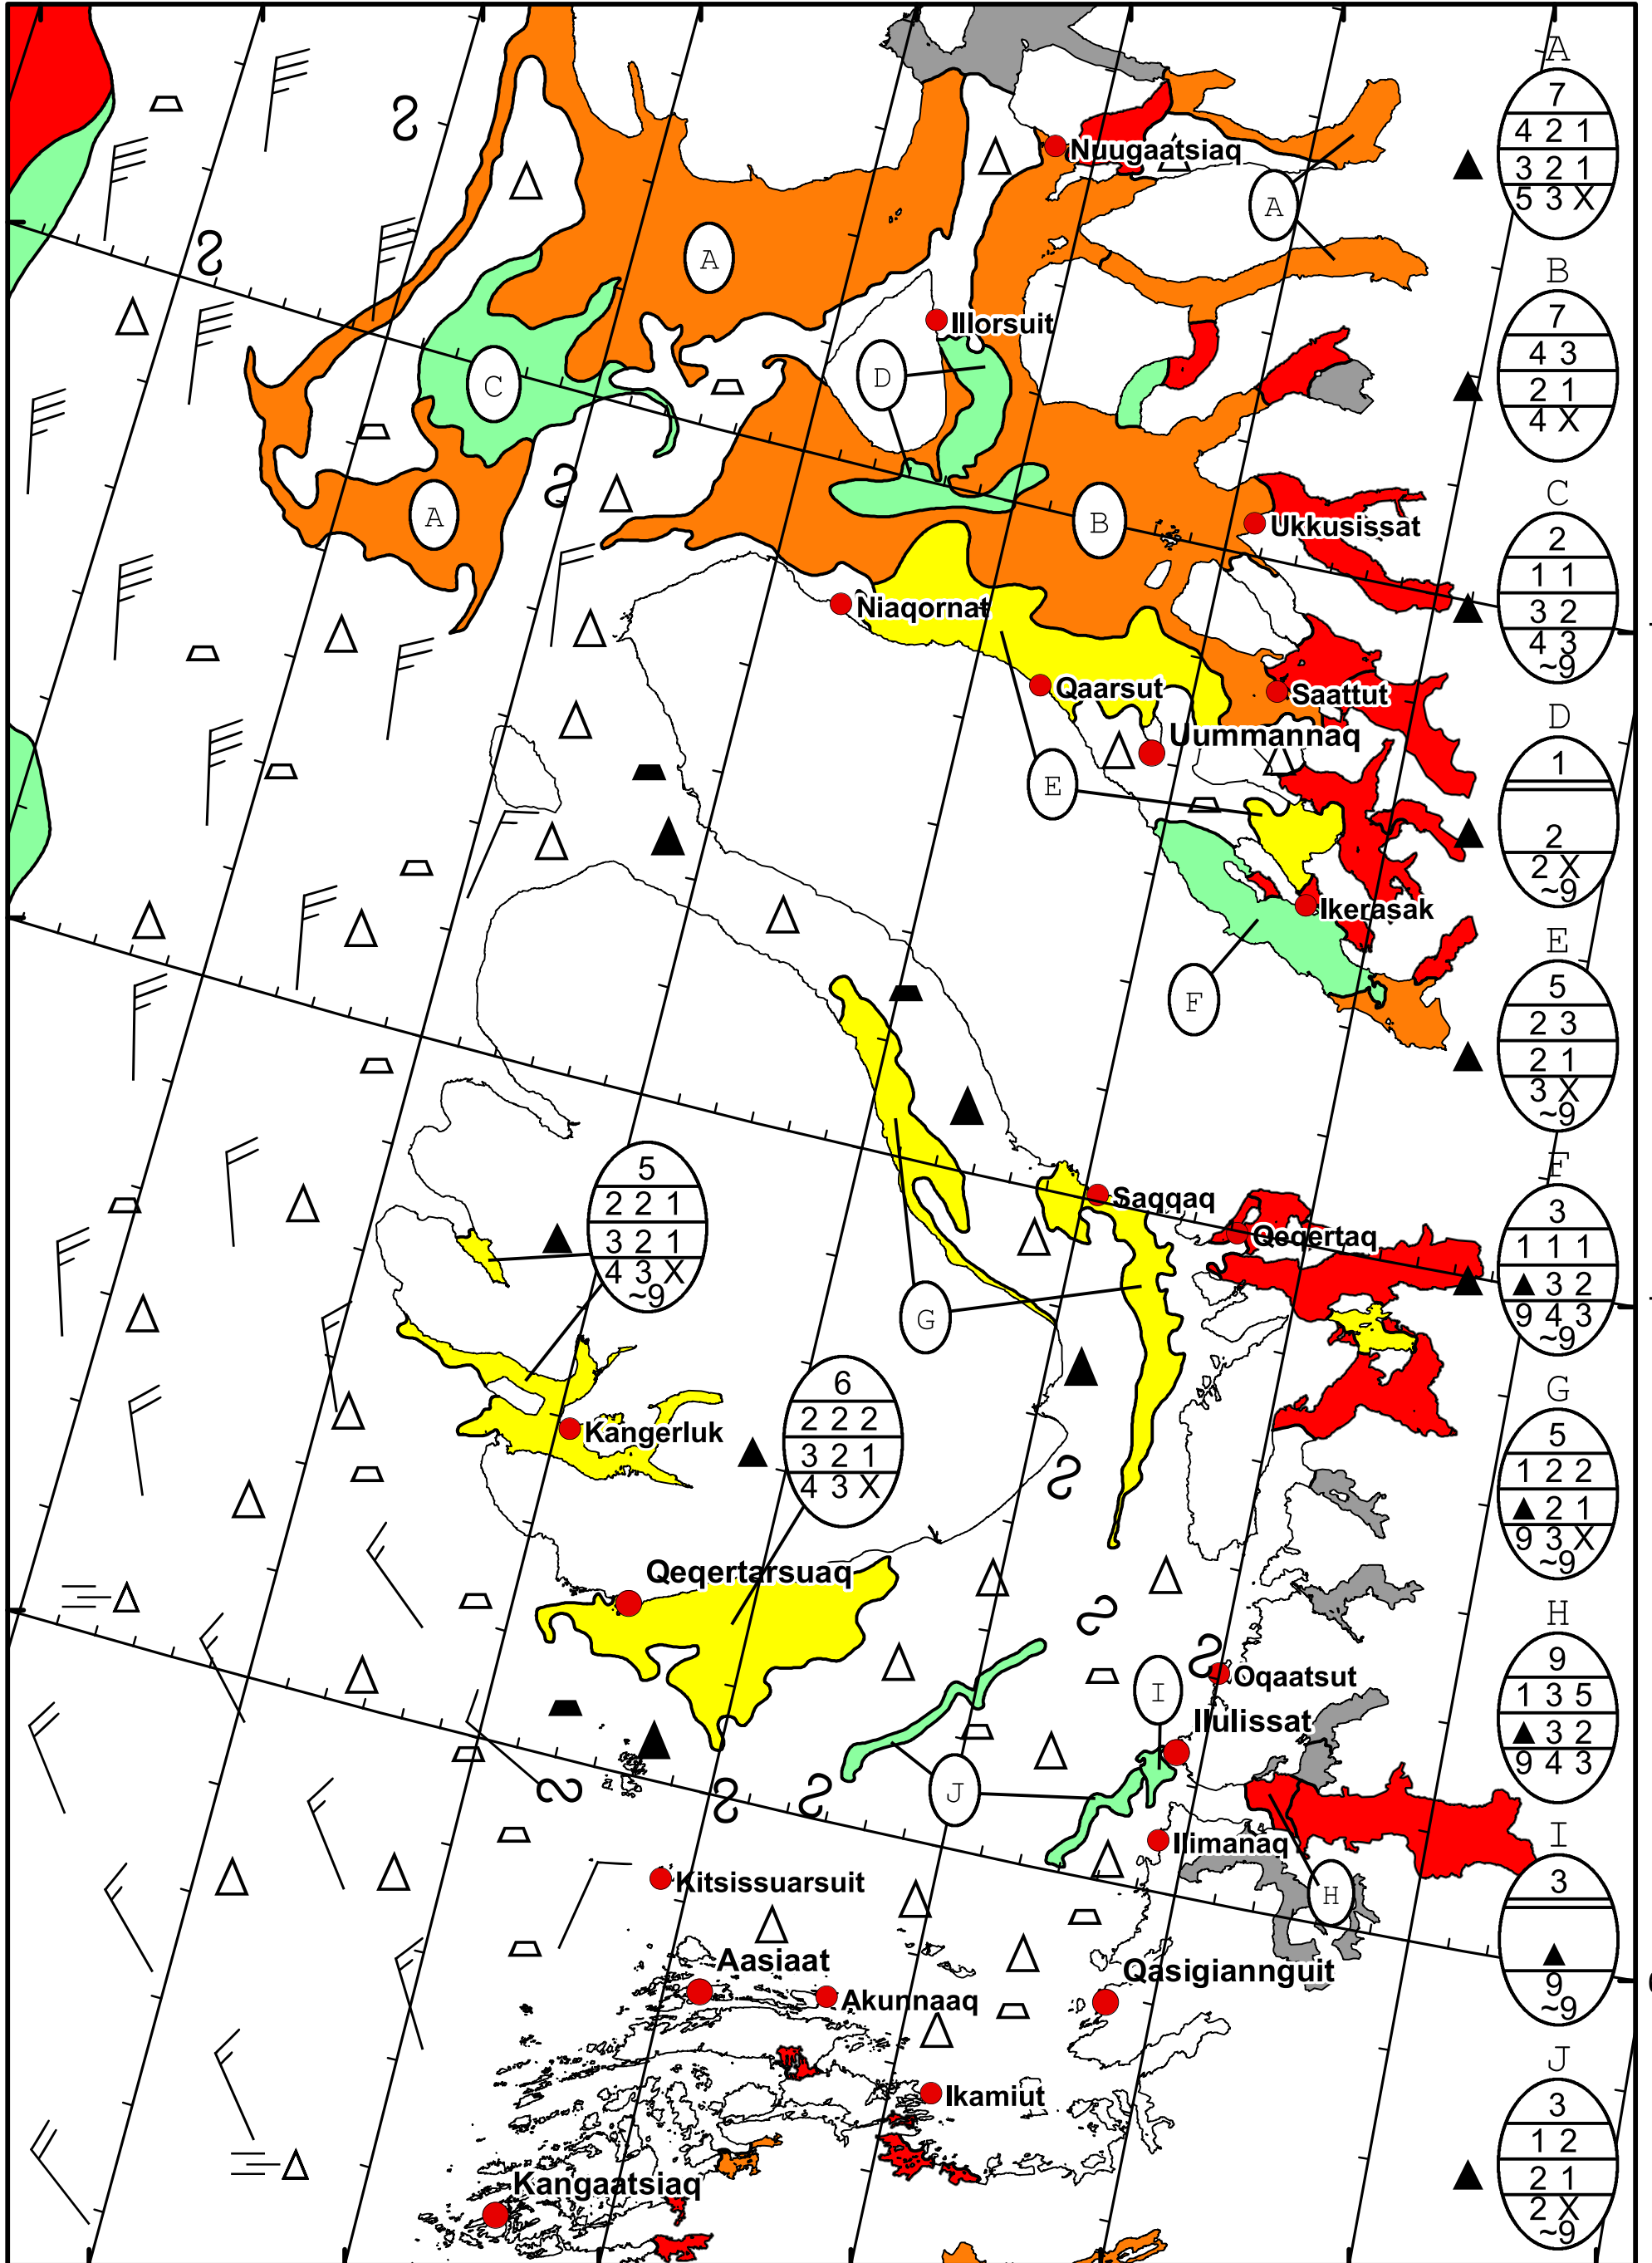

58°W 57°W 56°W 55°W 54°W 53°W 52°W 51°W

71°N

70°N

69°N

71°N

70°N

69°N

West Greenland Ice Chart
 Valid: 10 January 2024, 10:10 UTC