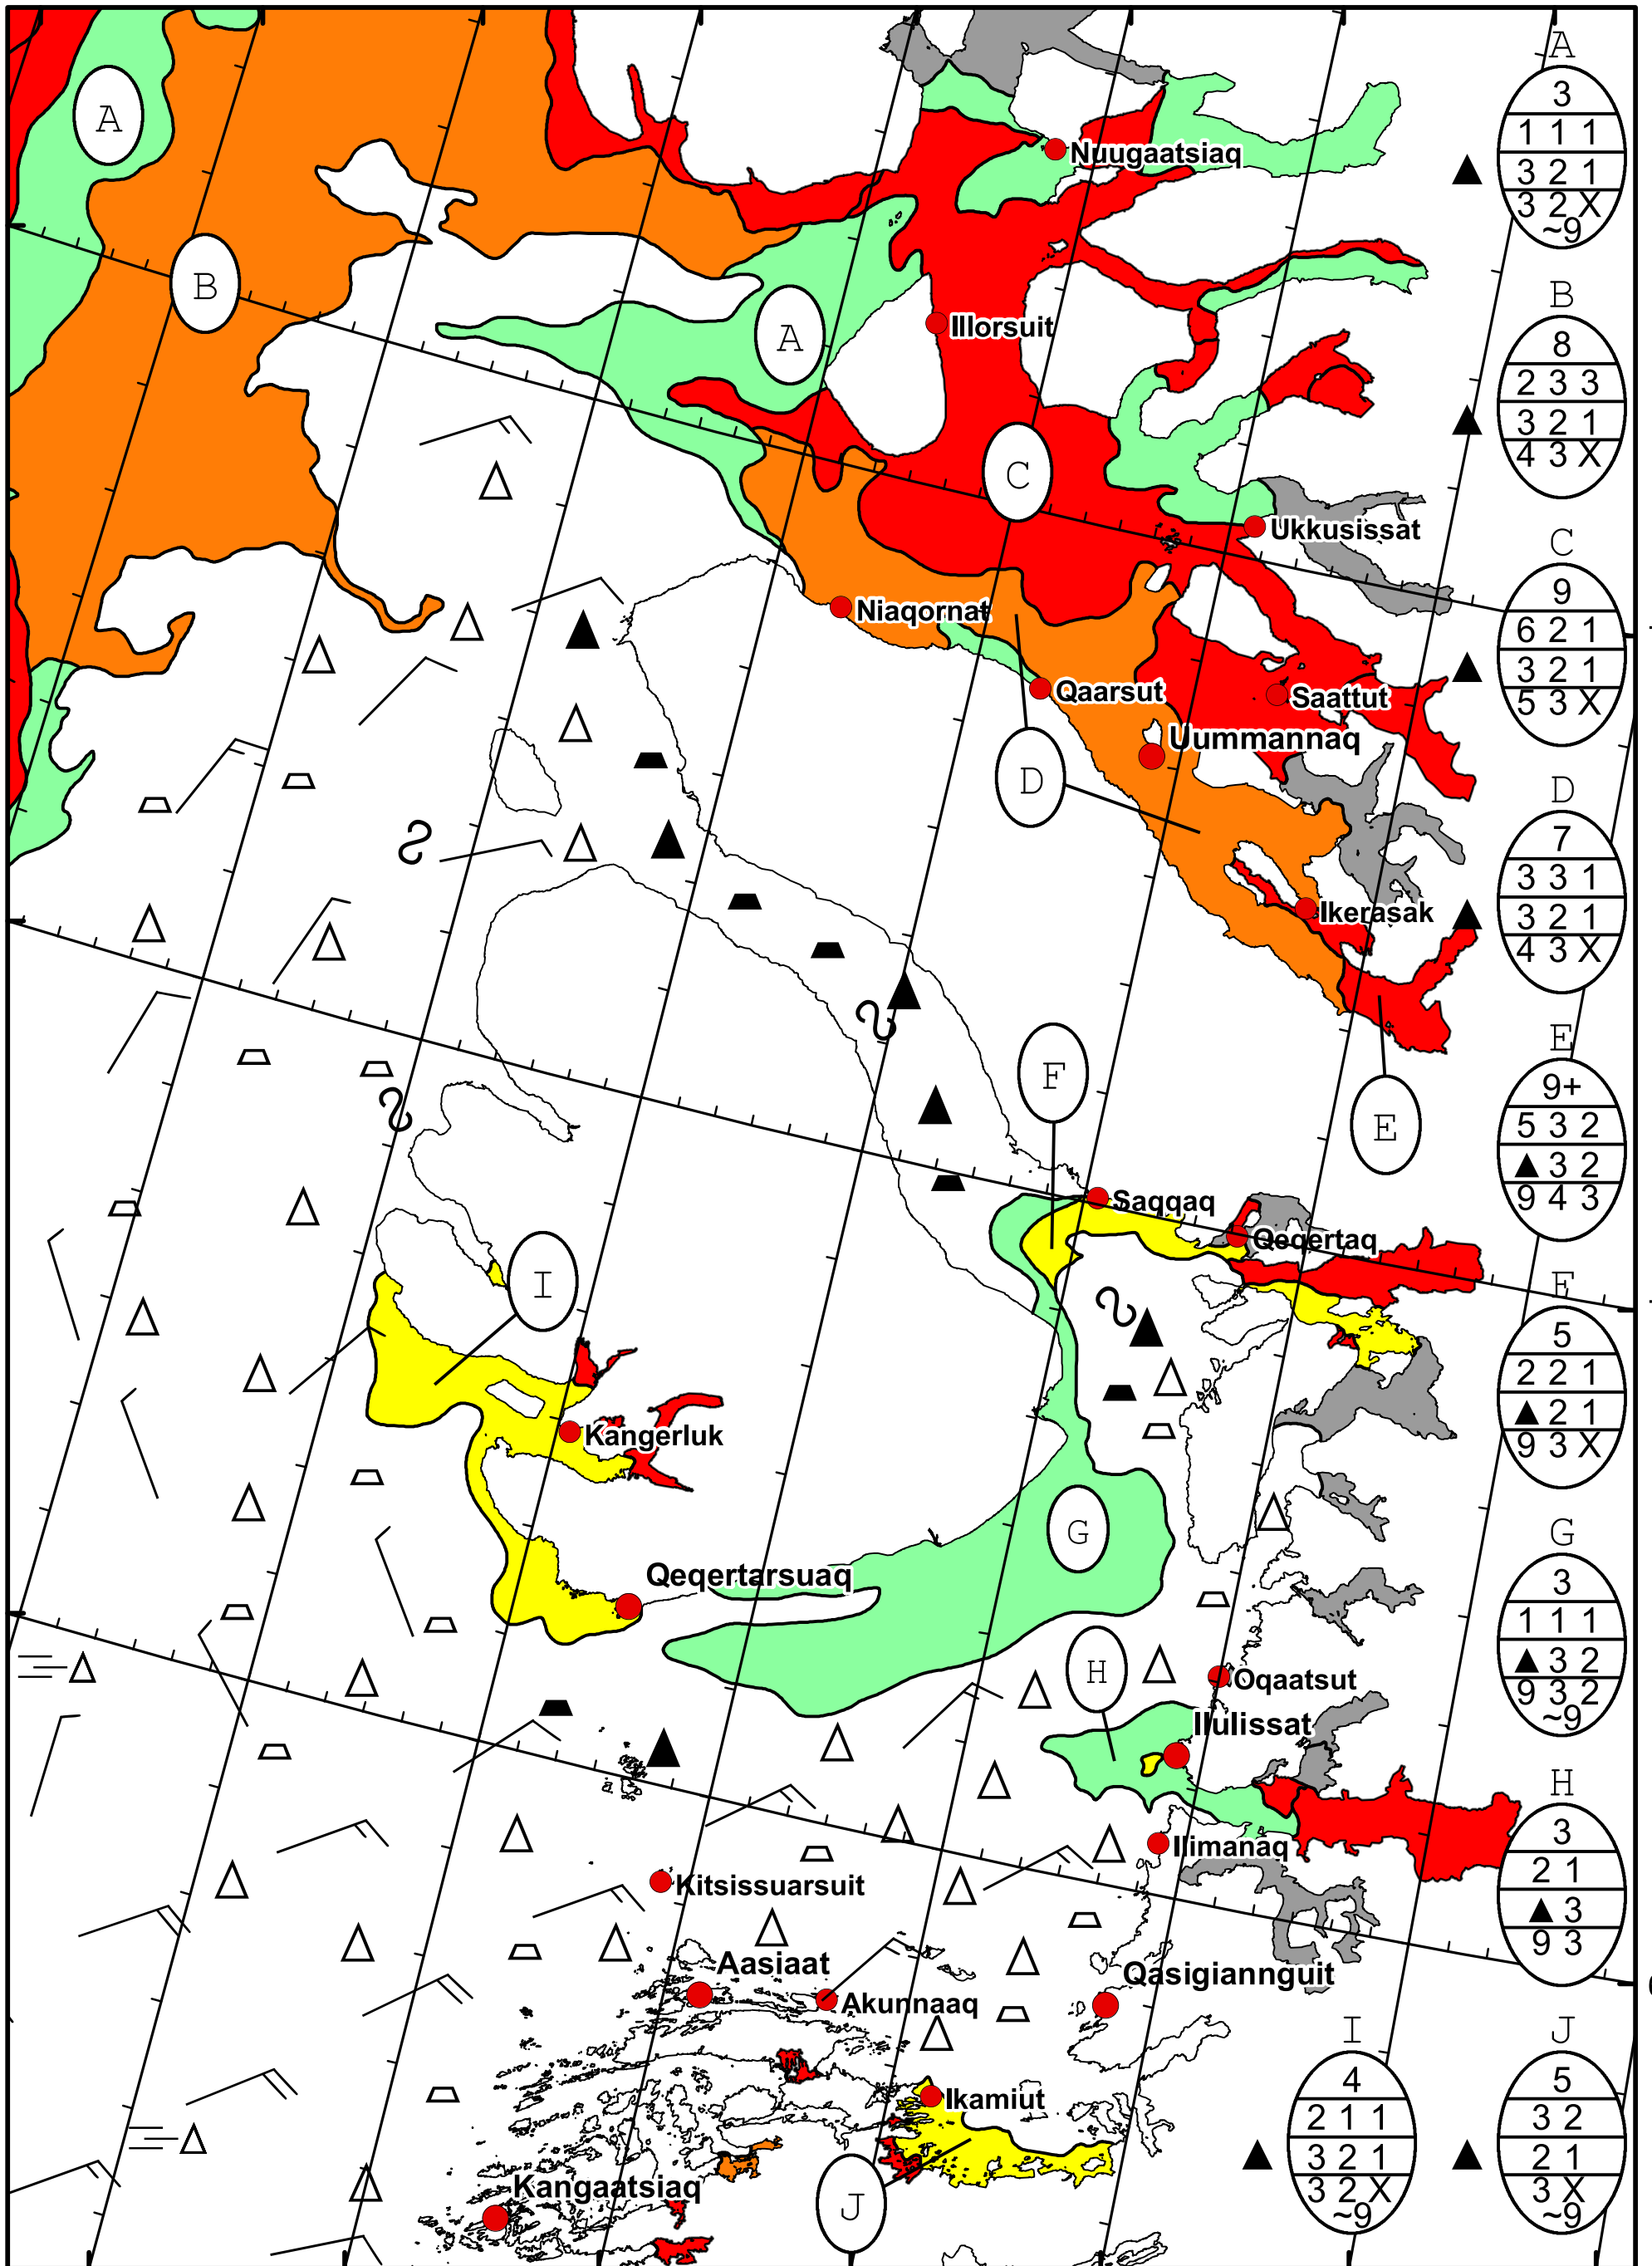

58°W 57°W 56°W 55°W 54°W 53°W 52°W 51°W

71°N

70°N

69°N

71°N

70°N

69°N

West Greenland Ice Chart
 Valid: 15 January 2024, 21:10 UTC