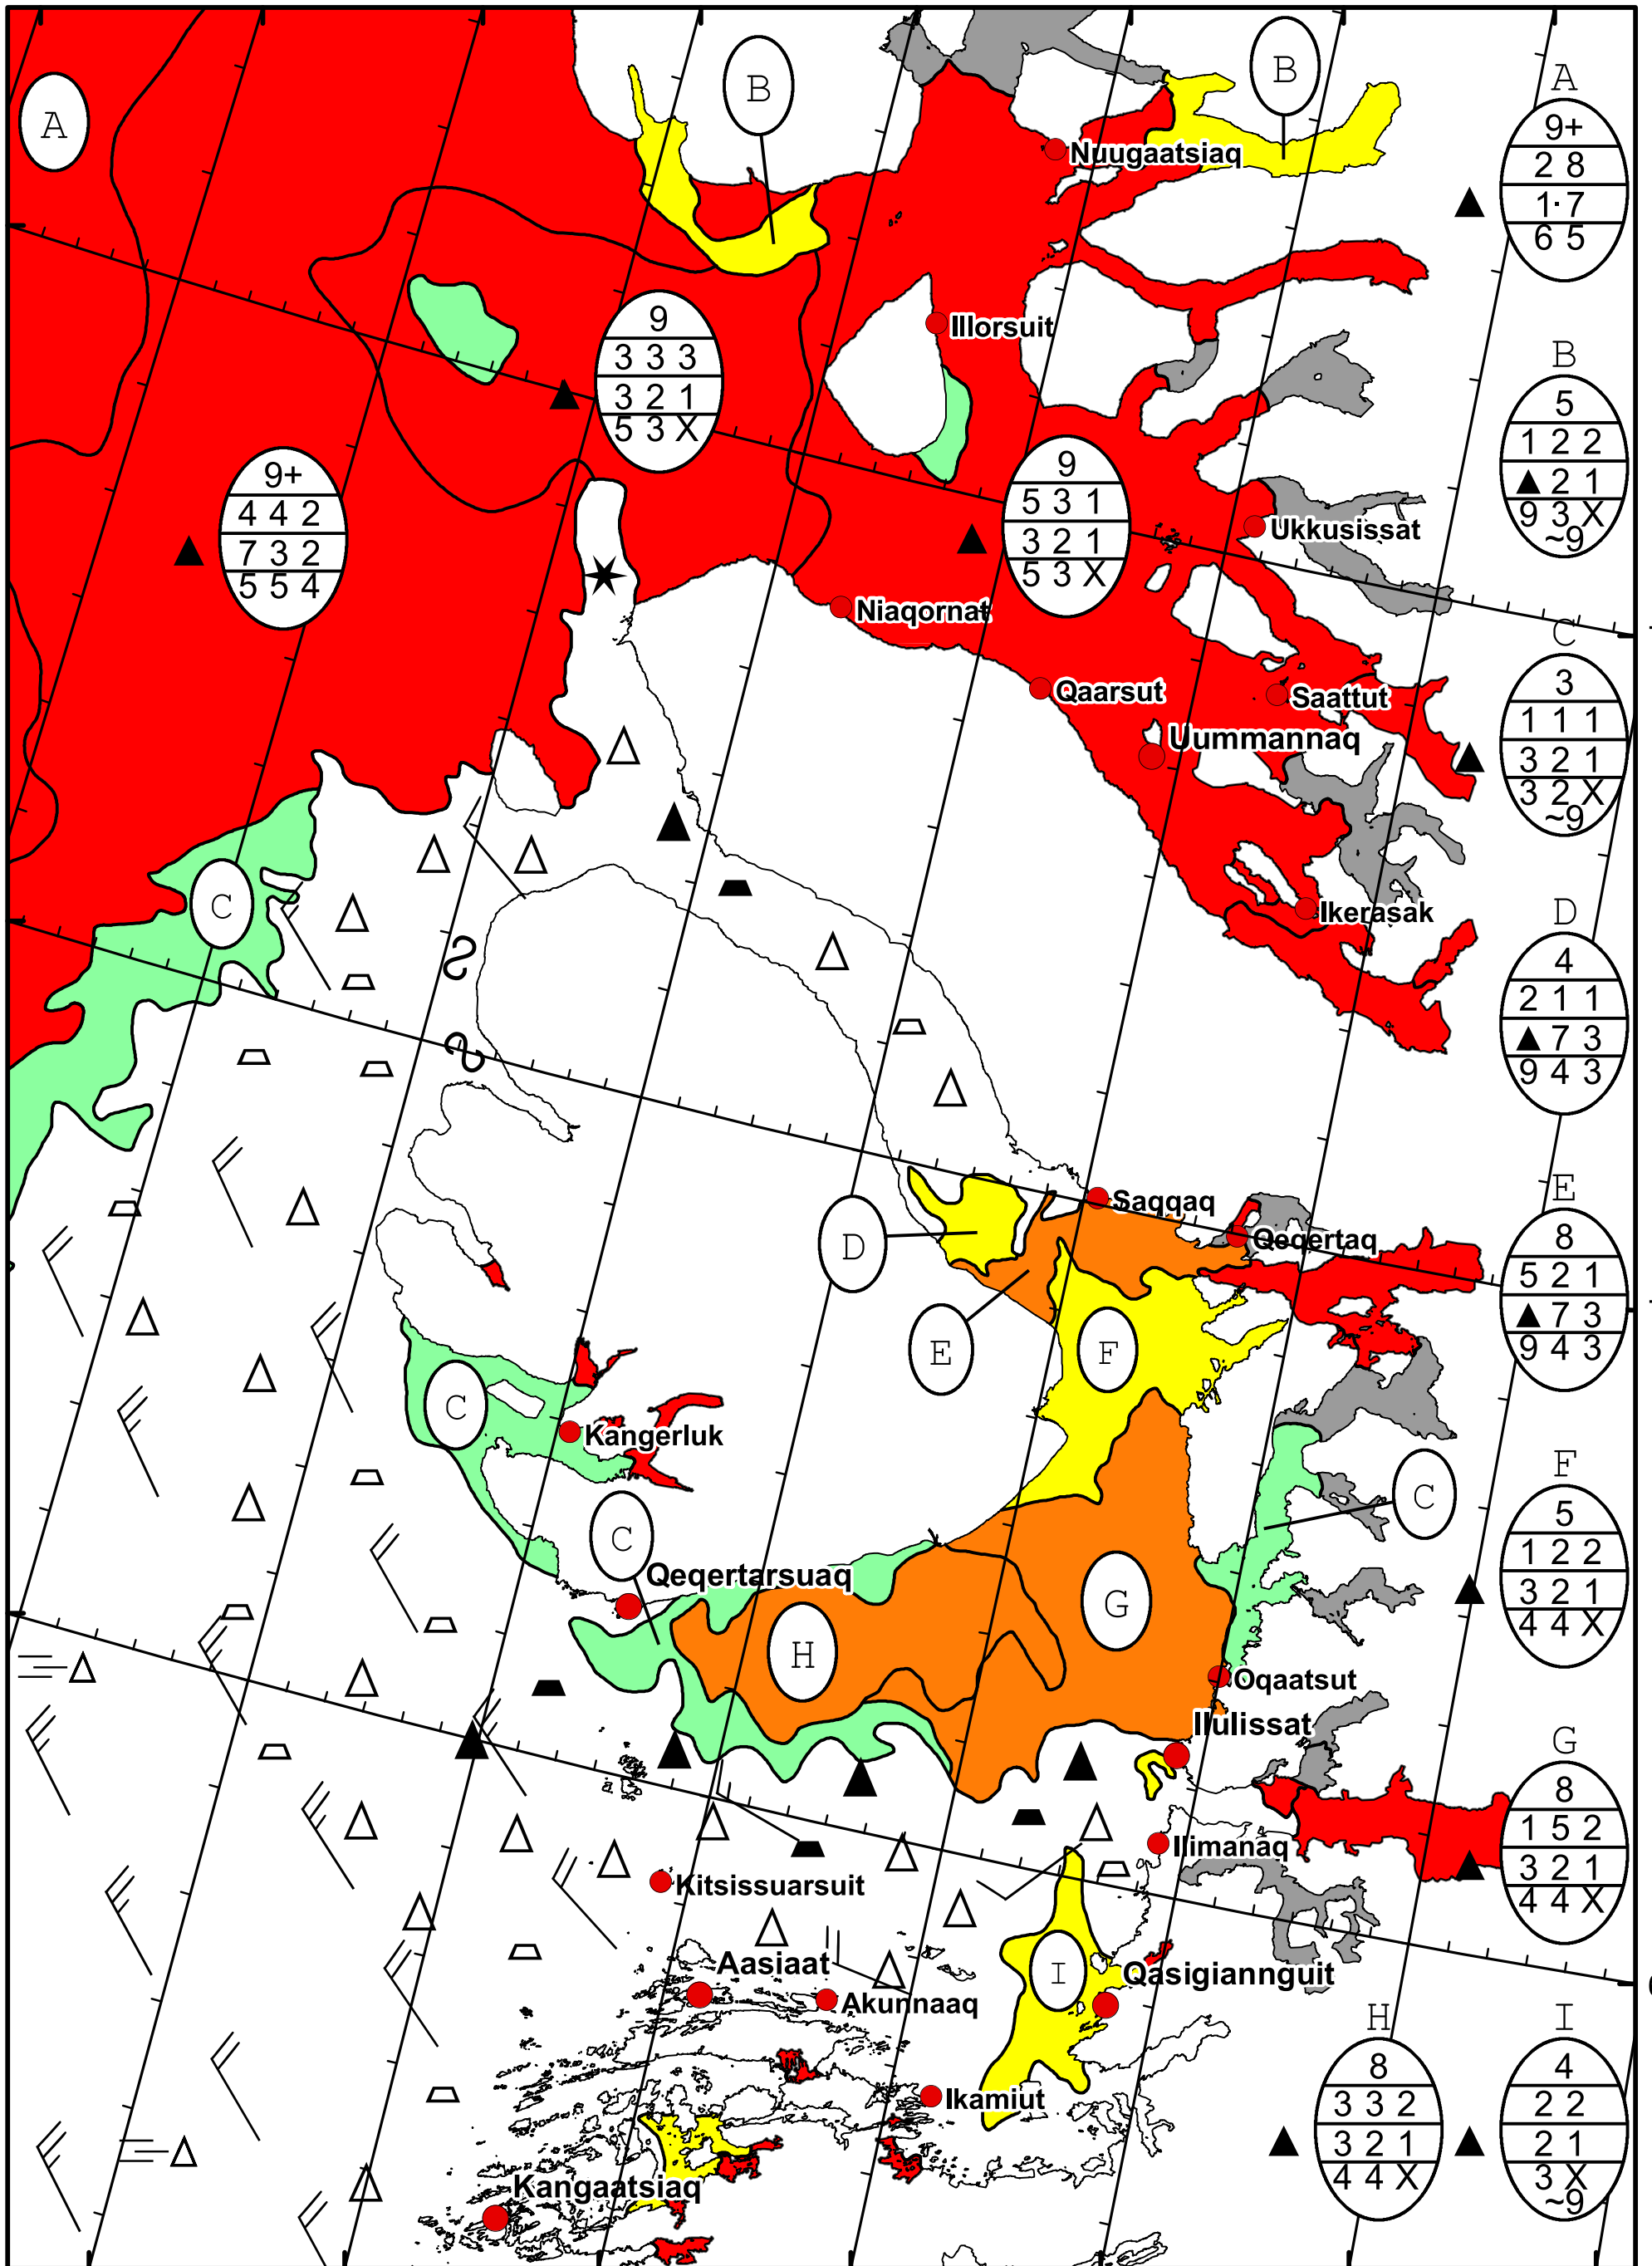

58°W 57°W 56°W 55°W 54°W 53°W 52°W 51°W

71°N

70°N

69°N

71°N

70°N

69°N

DMI
Ice Service

West Greenland Ice Chart

Danish Meteorological Institute

Valid: 19 January 2024, 20:50 UTC