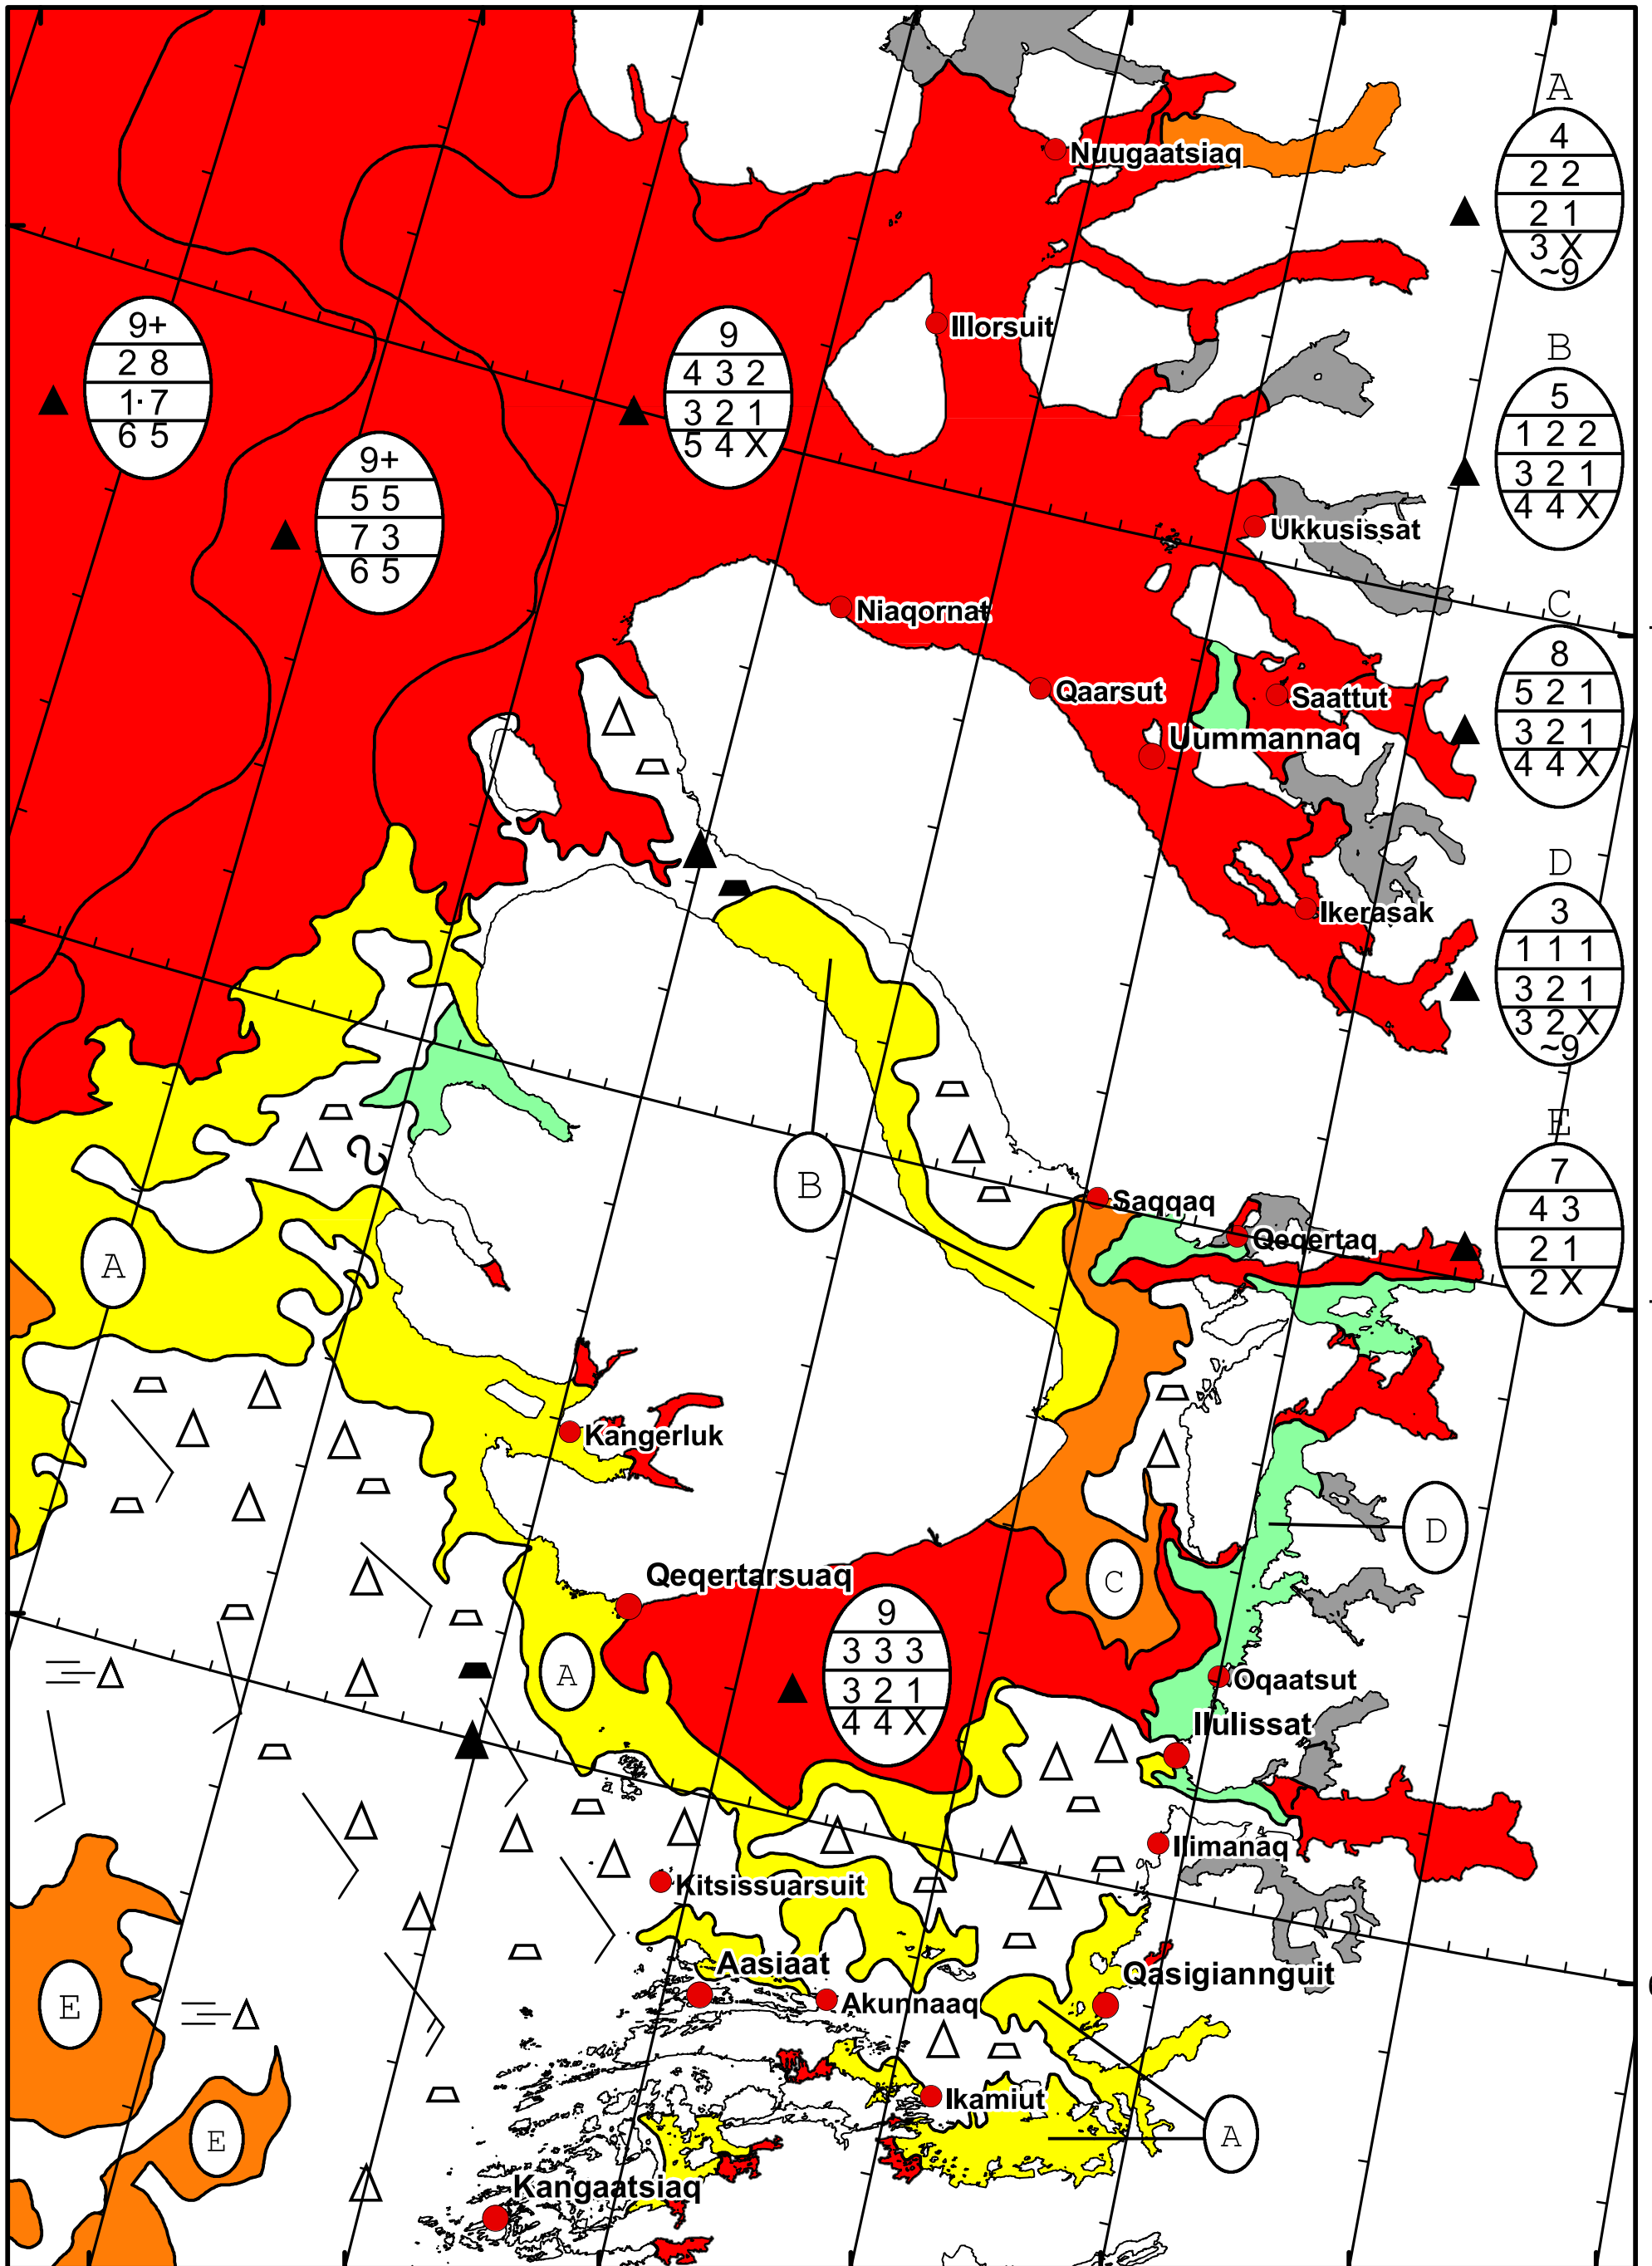

58°W 57°W 56°W 55°W 54°W 53°W 52°W 51°W

71°N

70°N

69°N

71°N

70°N

69°N

West Greenland Ice Chart
 DMI Danish Meteorological Institute
 Ice Service Valid: 21 January 2024, 10:00 UTC