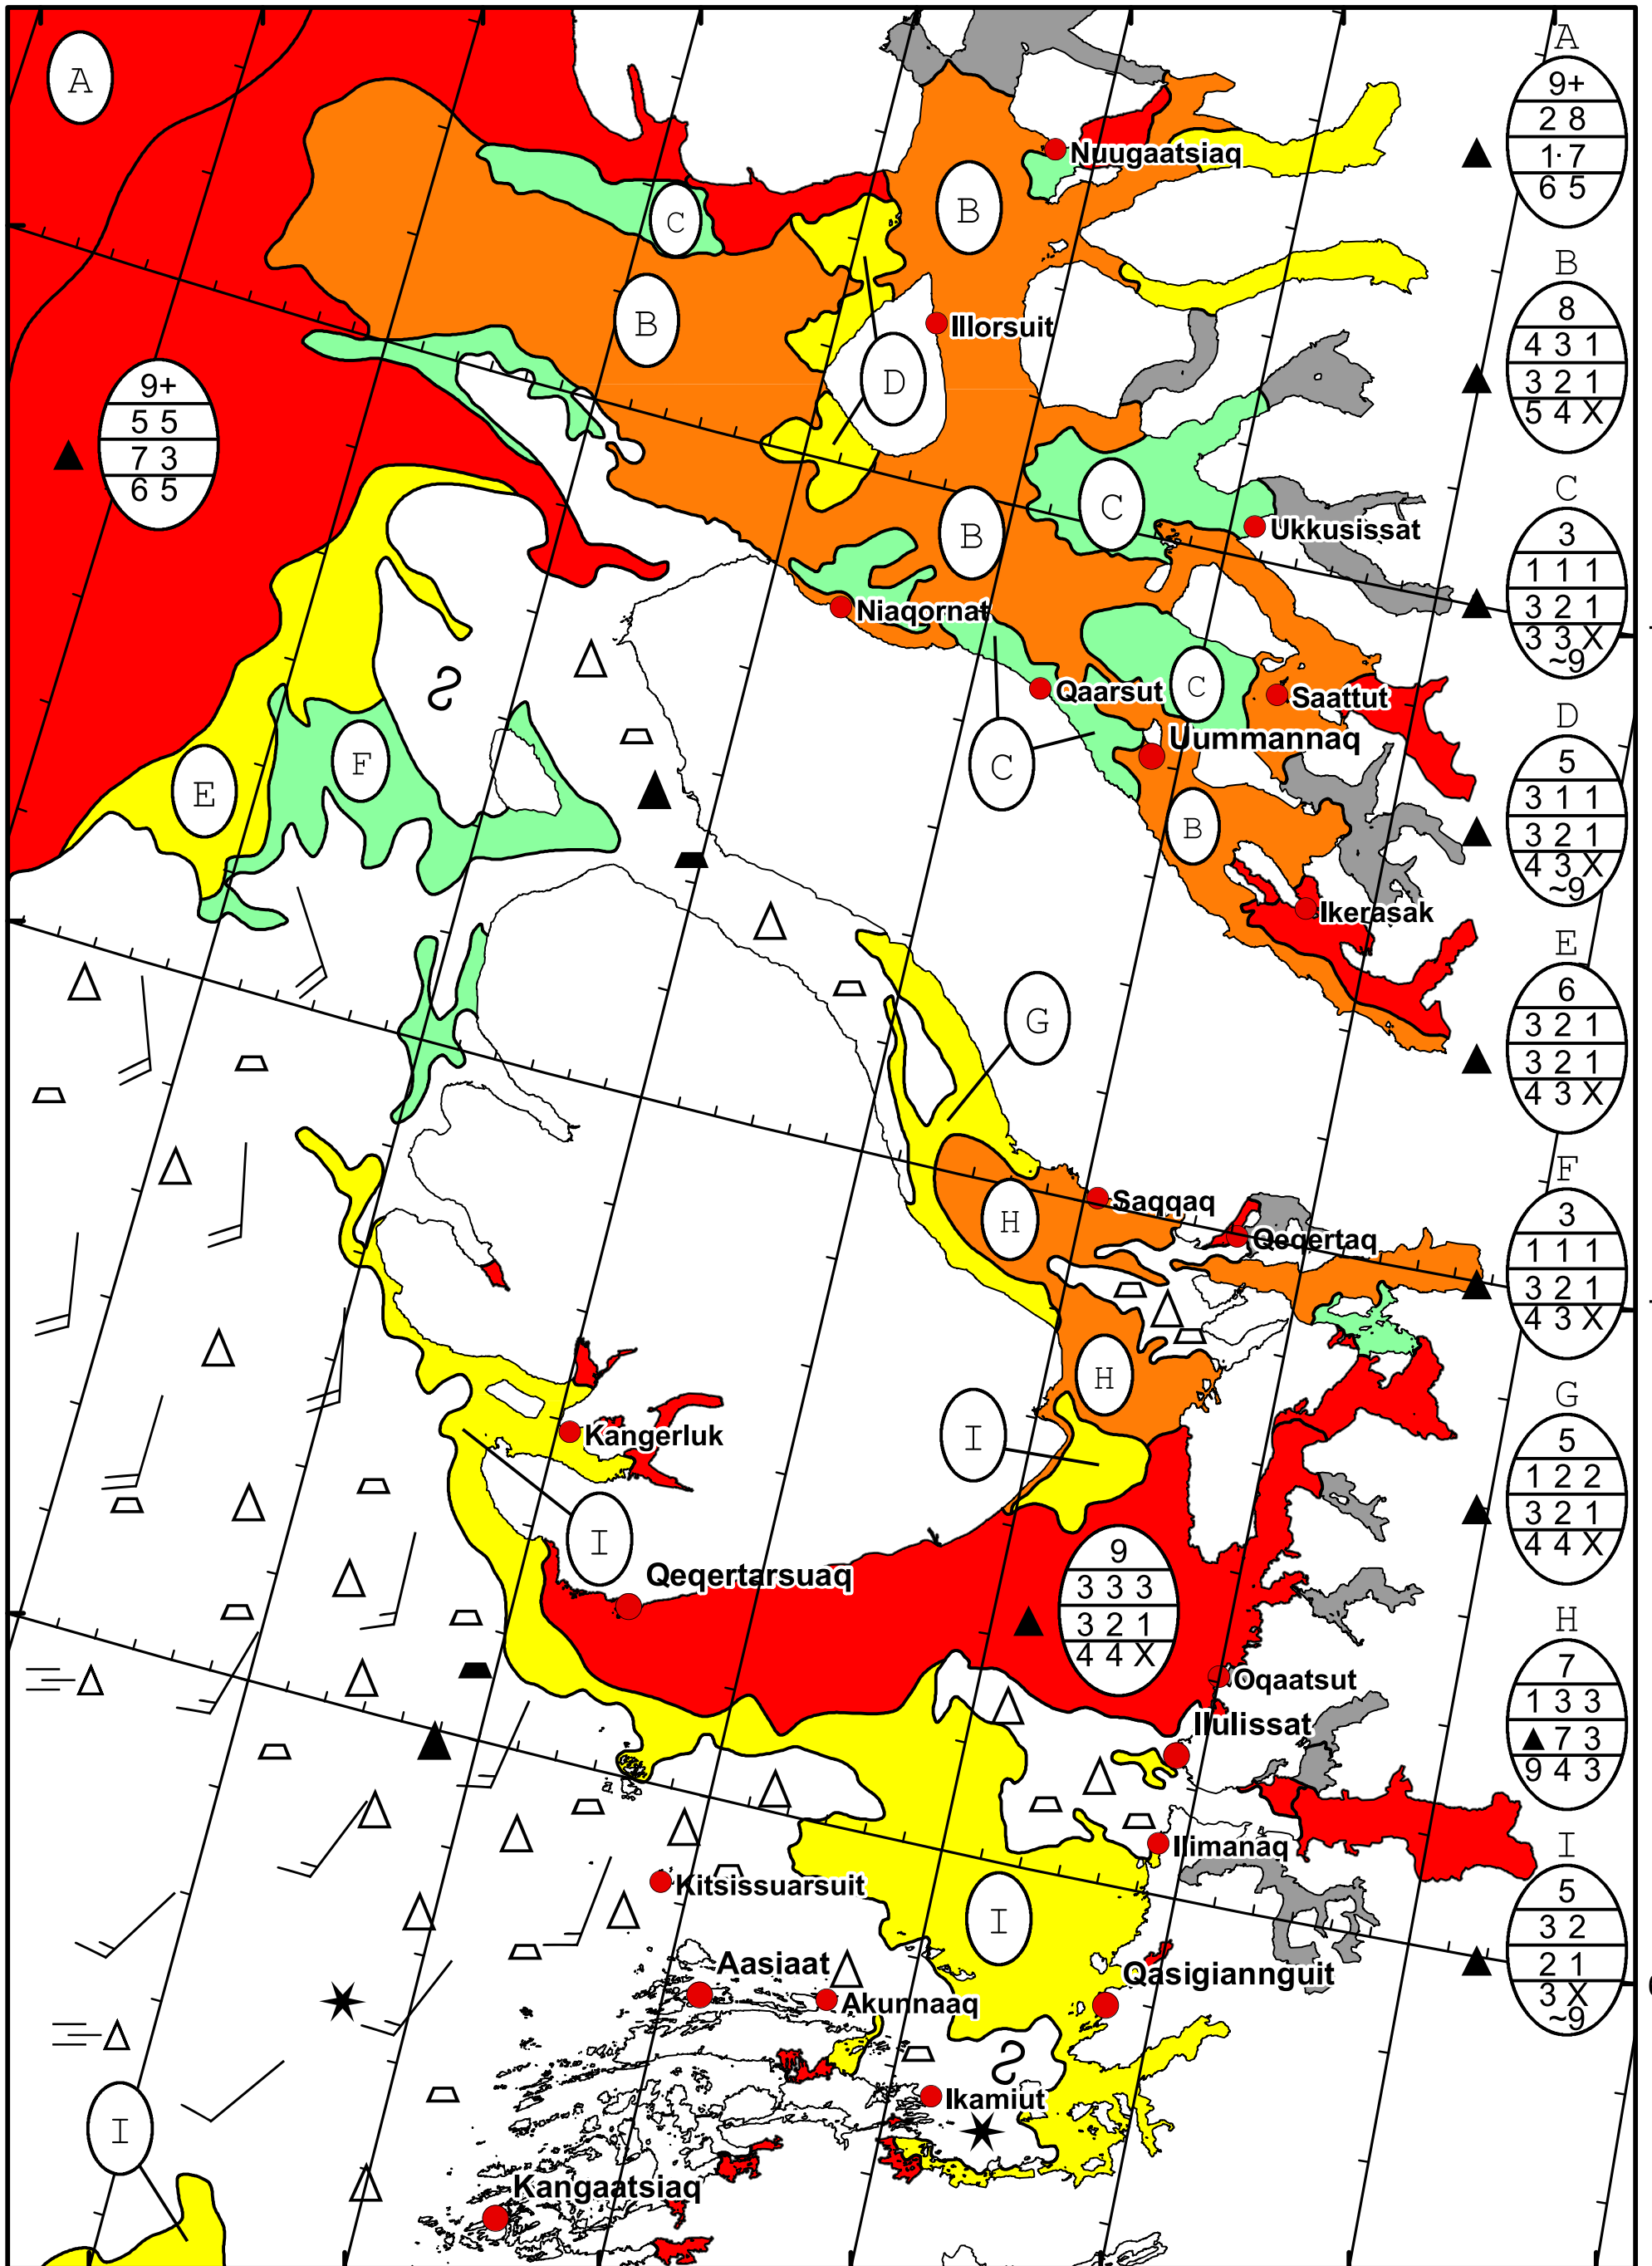

58°W 57°W 56°W 55°W 54°W 53°W 52°W 51°W

71°N

70°N

69°N

West Greenland Ice Chart  
 Valid: 22 January 2024, 21:00 UTC