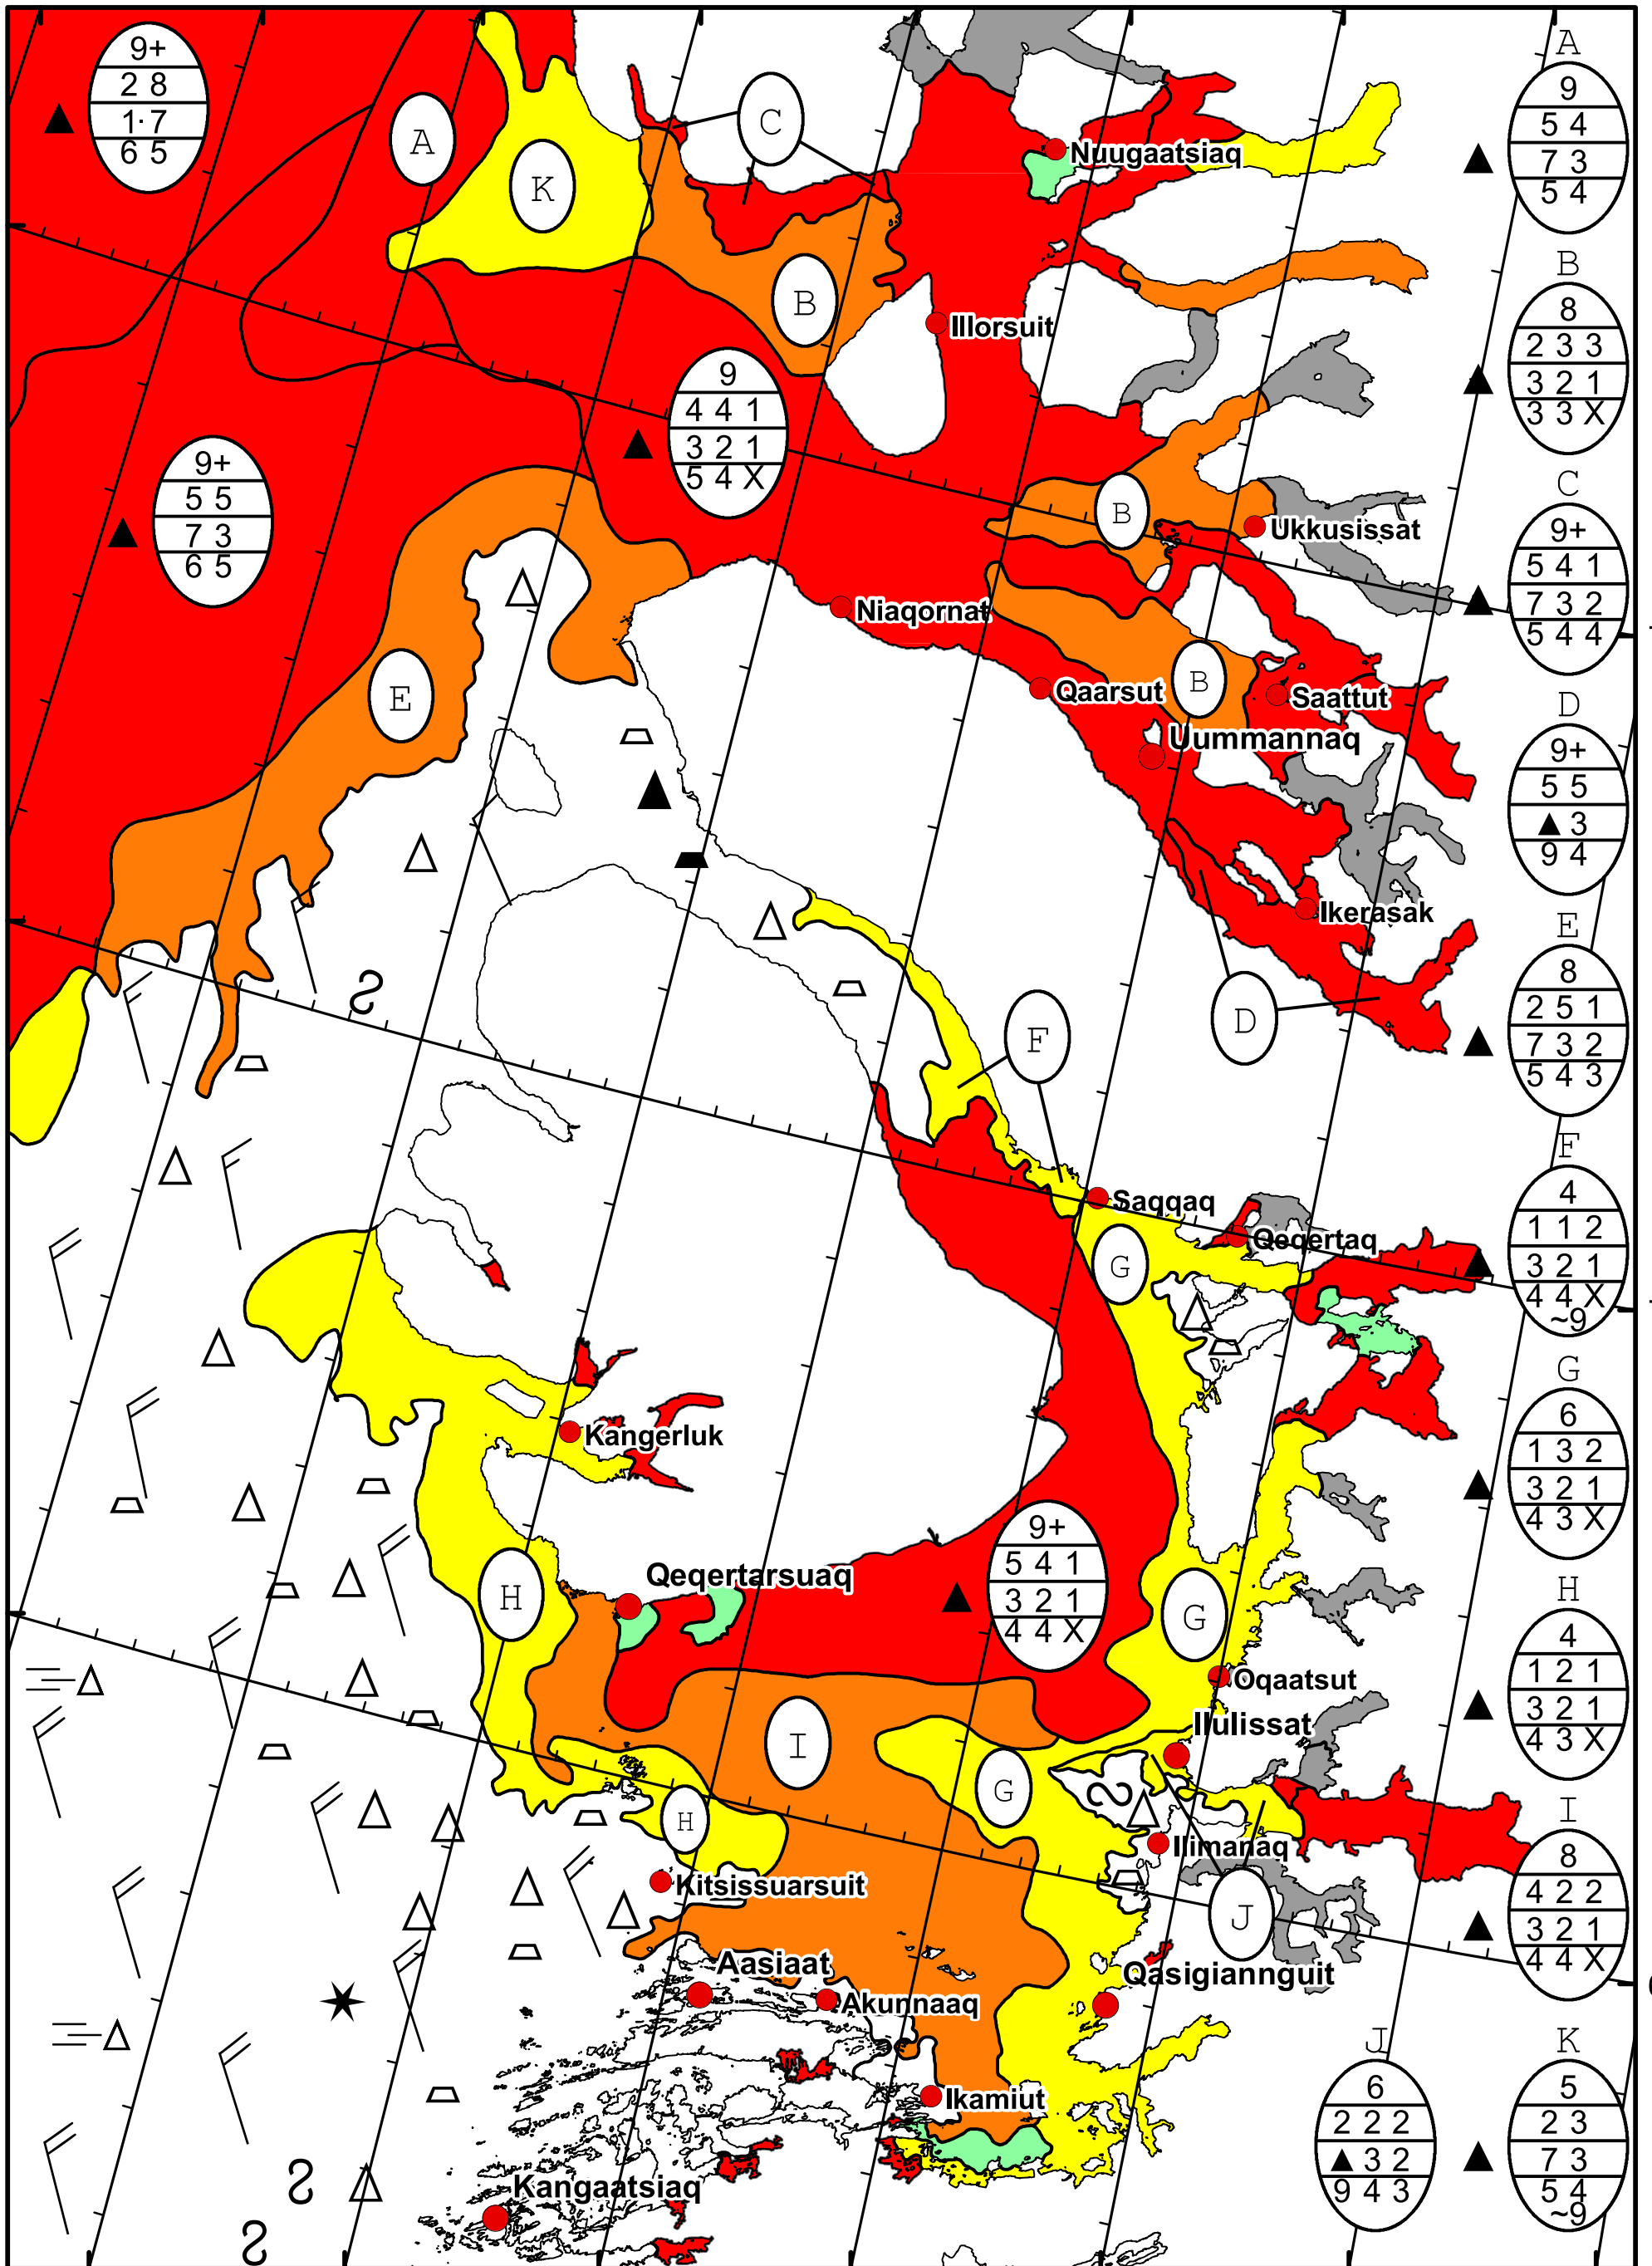

58°W 57°W 56°W 55°W 54°W 53°W 52°W 51°W

71°N

70°N

69°N

71°N

70°N

69°N

West Greenland Ice Chart
 Valid: 24 January 2024, 10:10 UTC