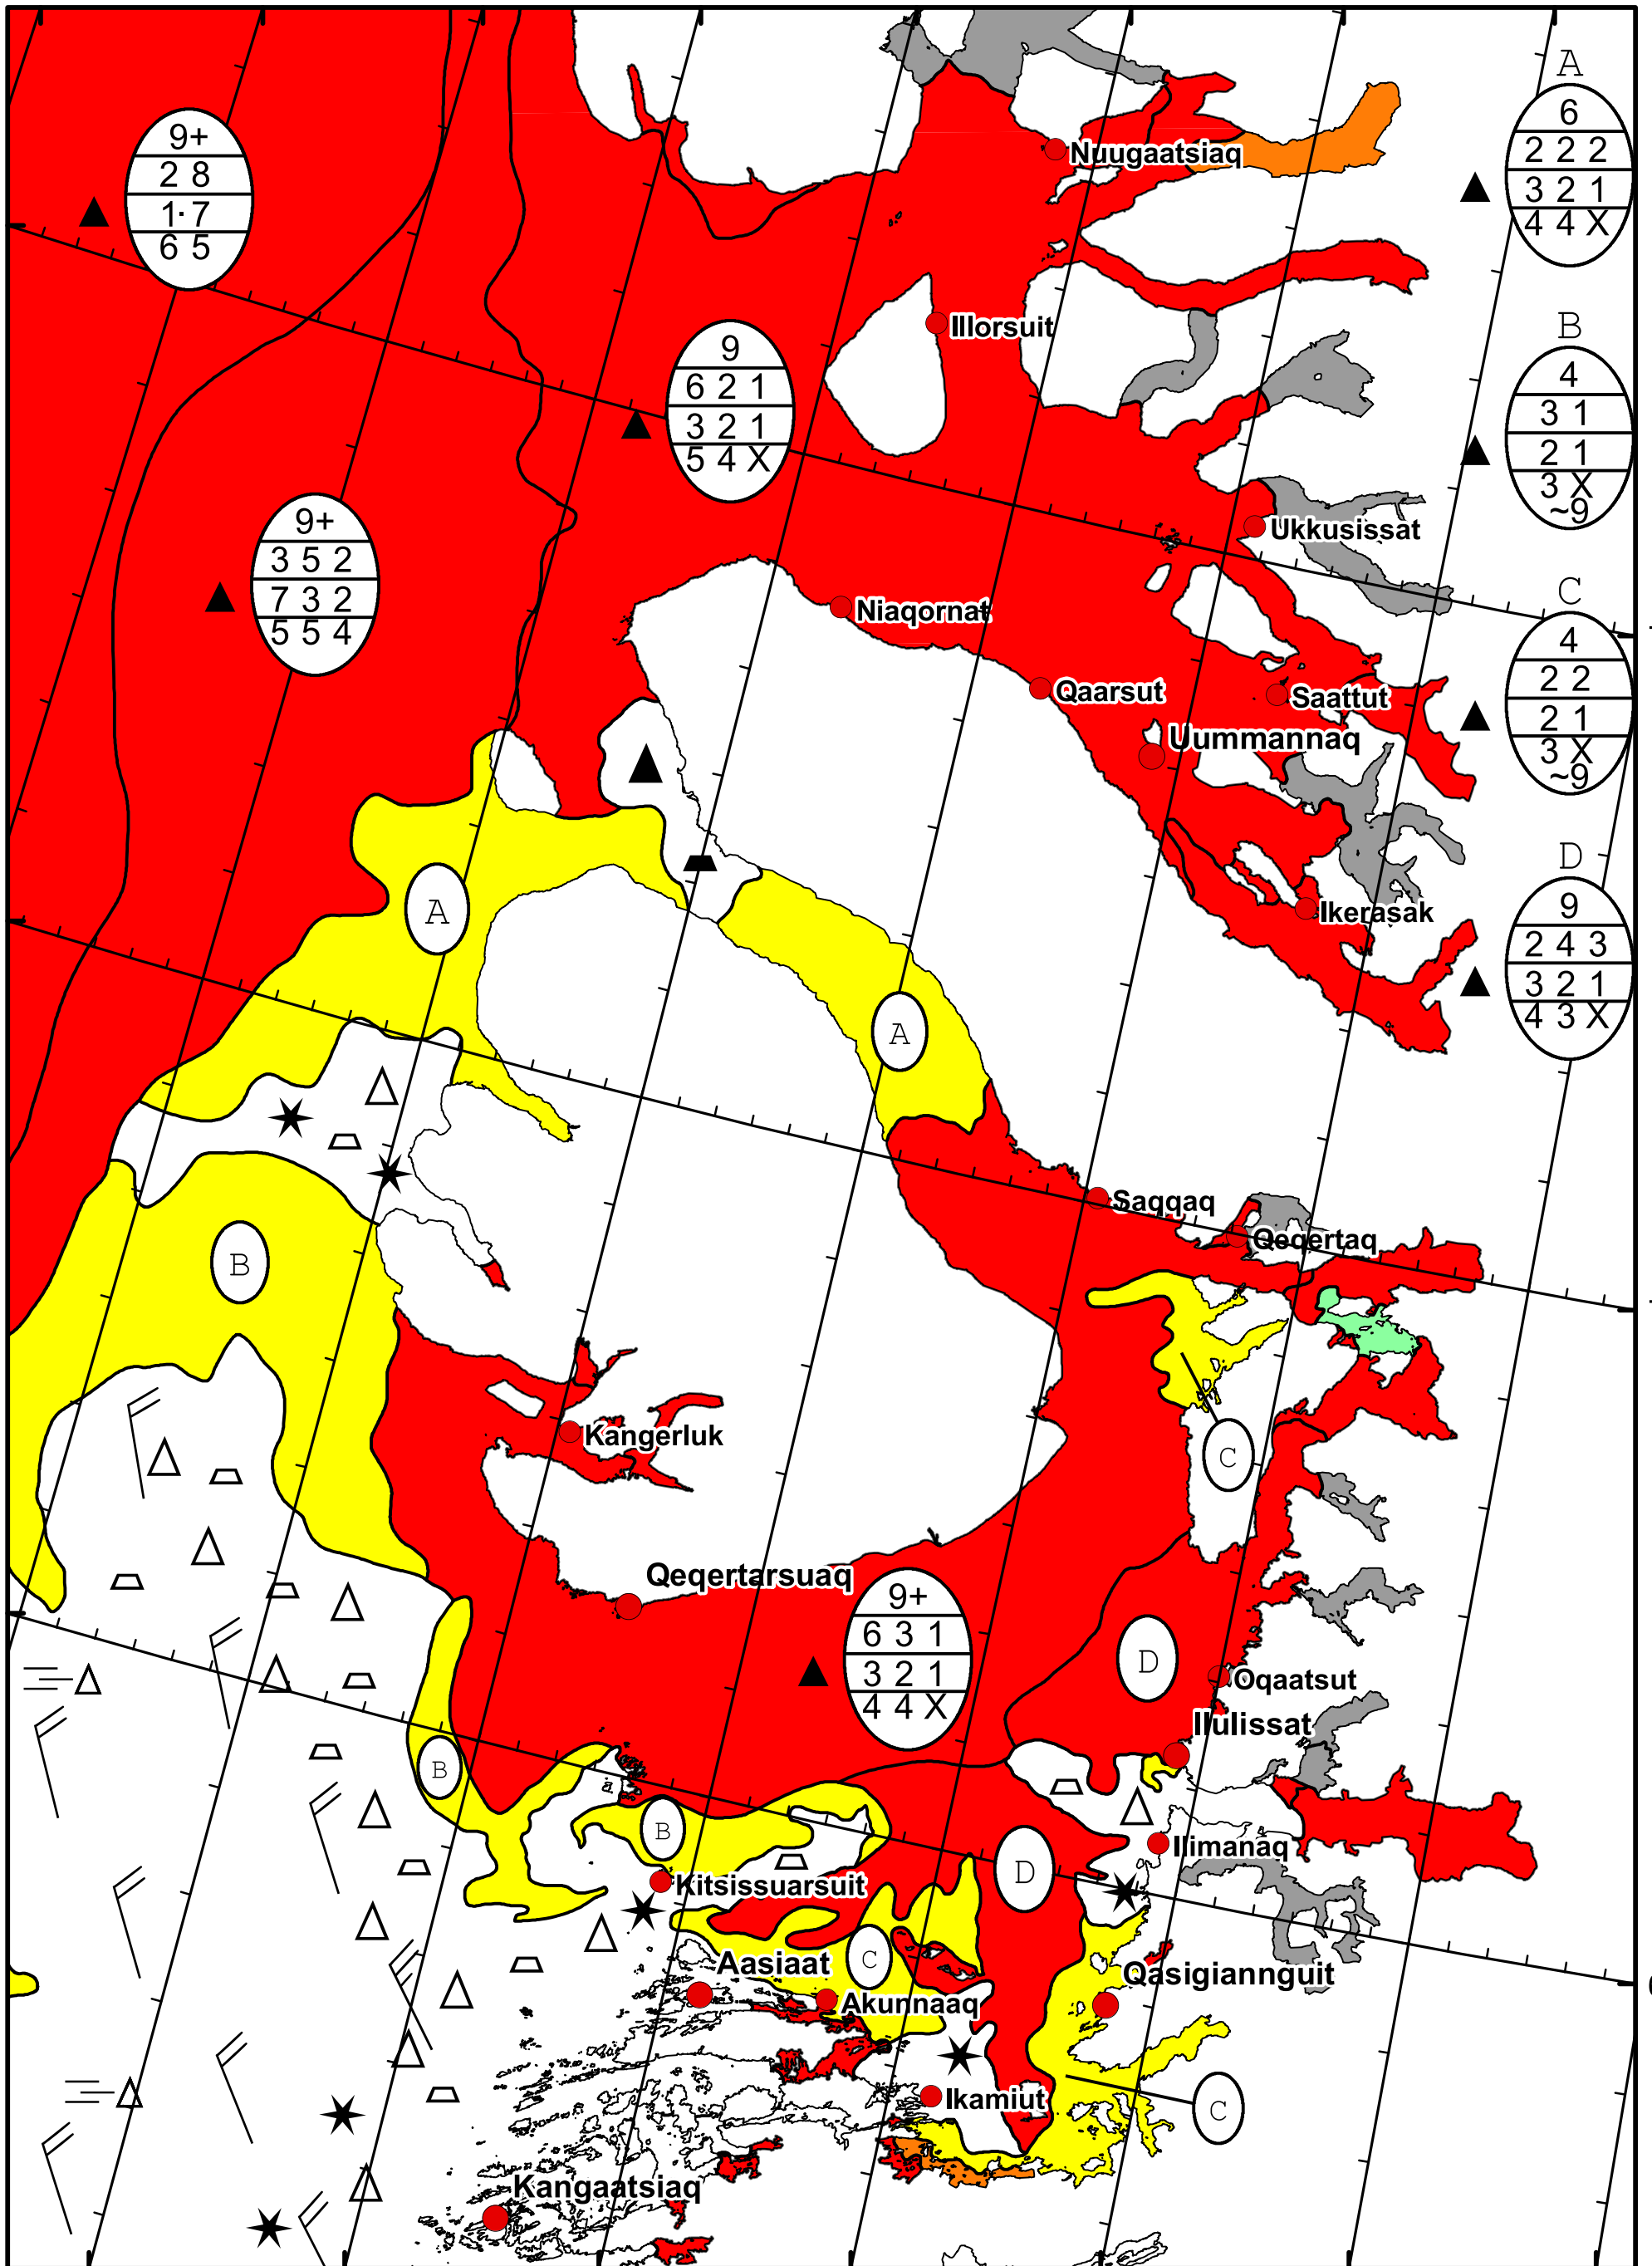

58°W 57°W 56°W 55°W 54°W 53°W 52°W 51°W

71°N

70°N

69°N

71°N

70°N

69°N

West Greenland Ice Chart

Danish Meteorological Institute

Valid: 25 January 2024, 09:55 UTC