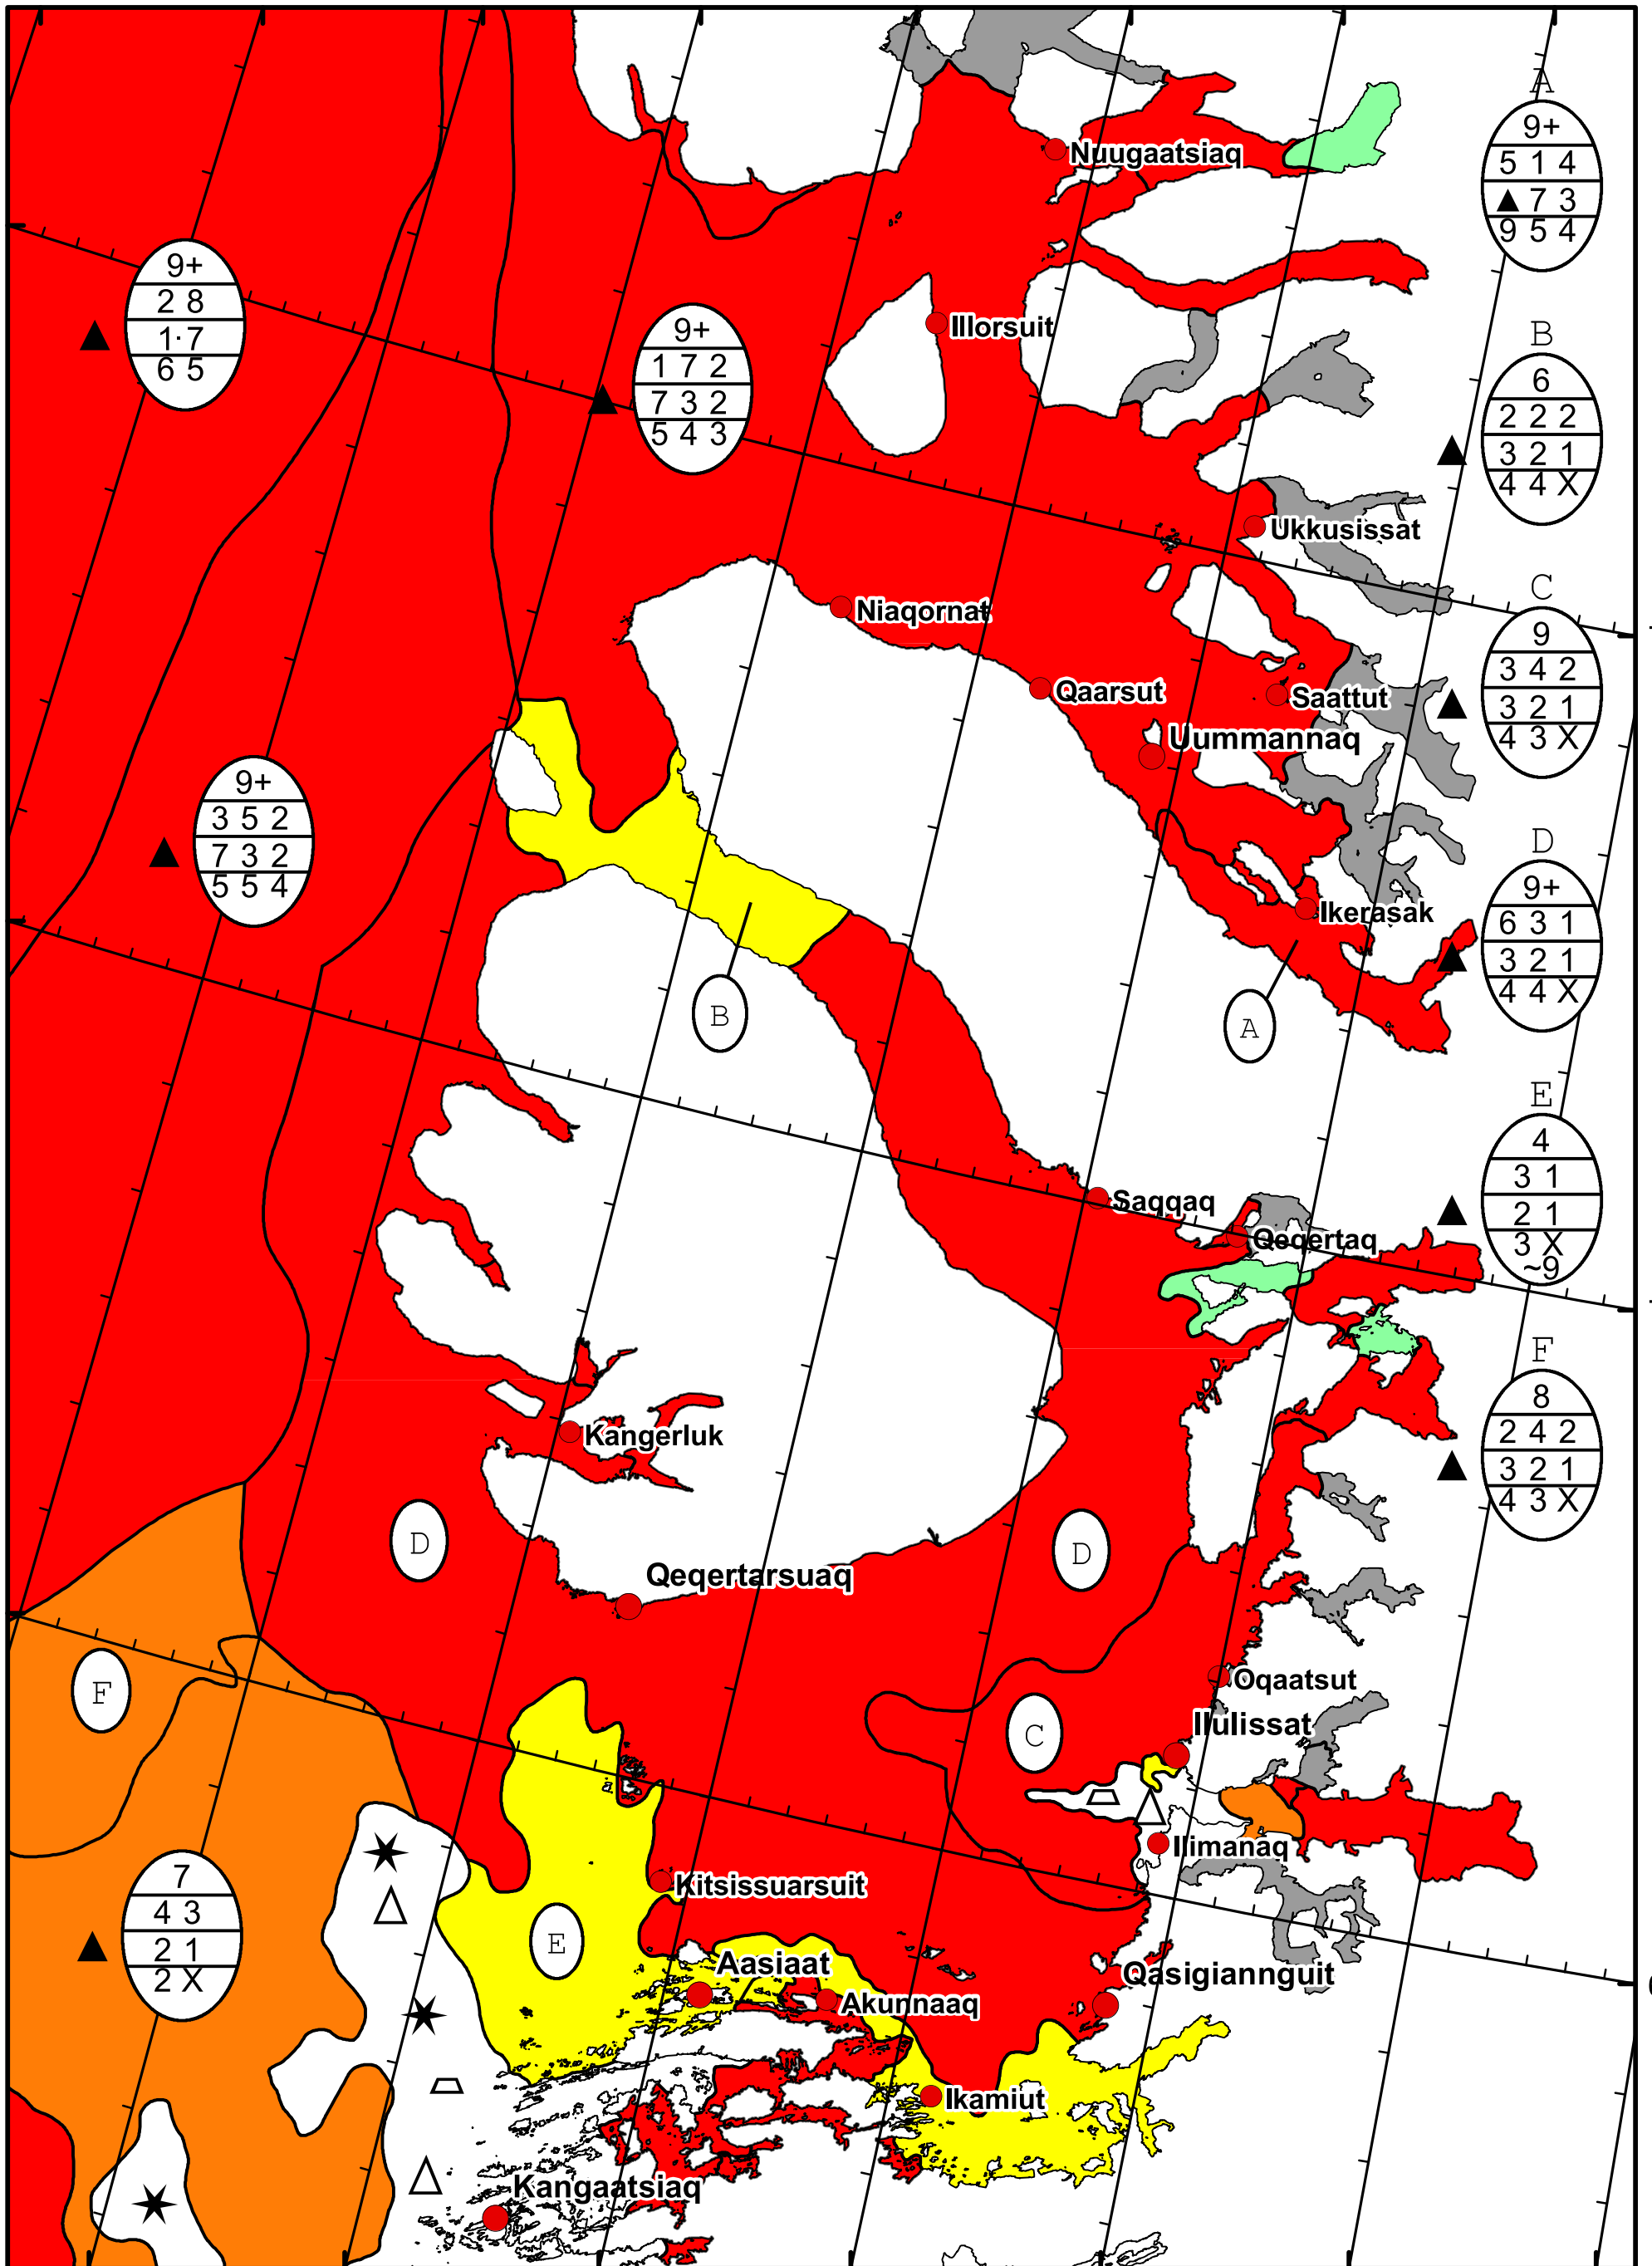

58°W 57°W 56°W 55°W 54°W 53°W 52°W 51°W

71°N

70°N

69°N

71°N

70°N

69°N

West Greenland Ice Chart

DMI

Ice Service Danish Meteorological Institute

Valid: 27 January 2024, 10:25 UTC