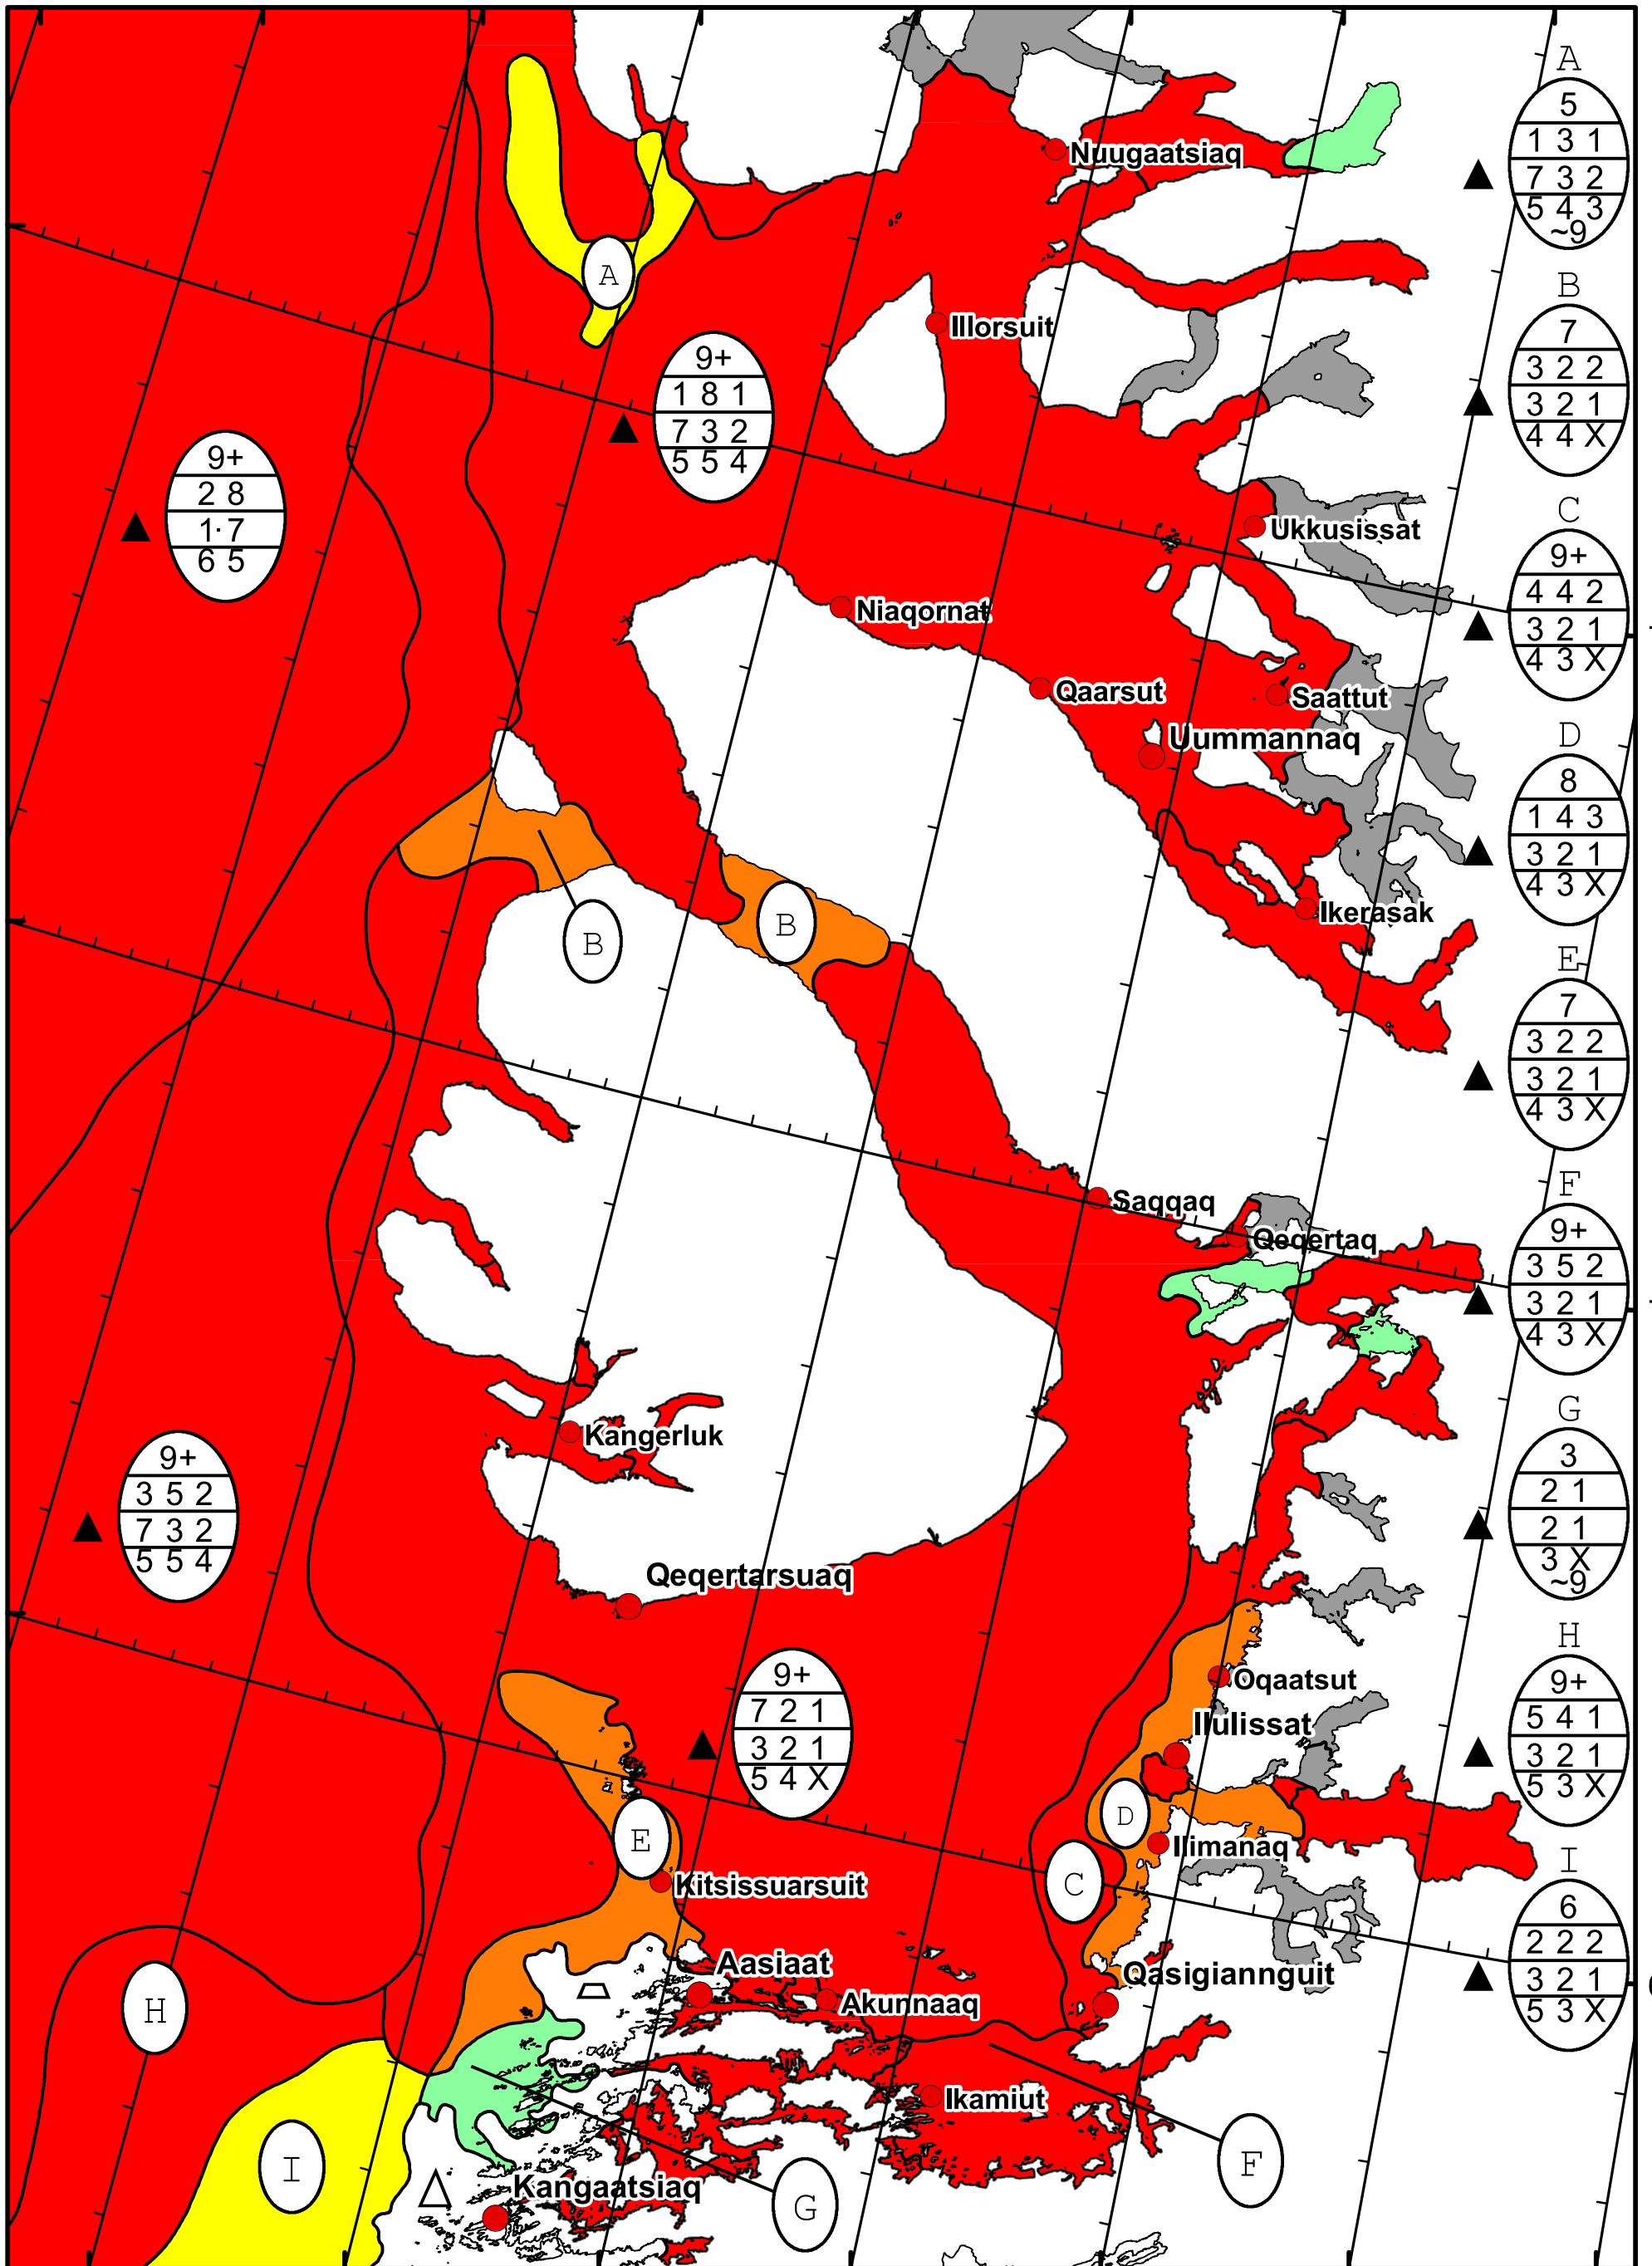

58°W 57°W 56°W 55°W 54°W 53°W 52°W 51°W

71°N

70°N

69°N

71°N

70°N

69°N

West Greenland Ice Chart
 Valid: 29 January 2024, 10:25 UTC