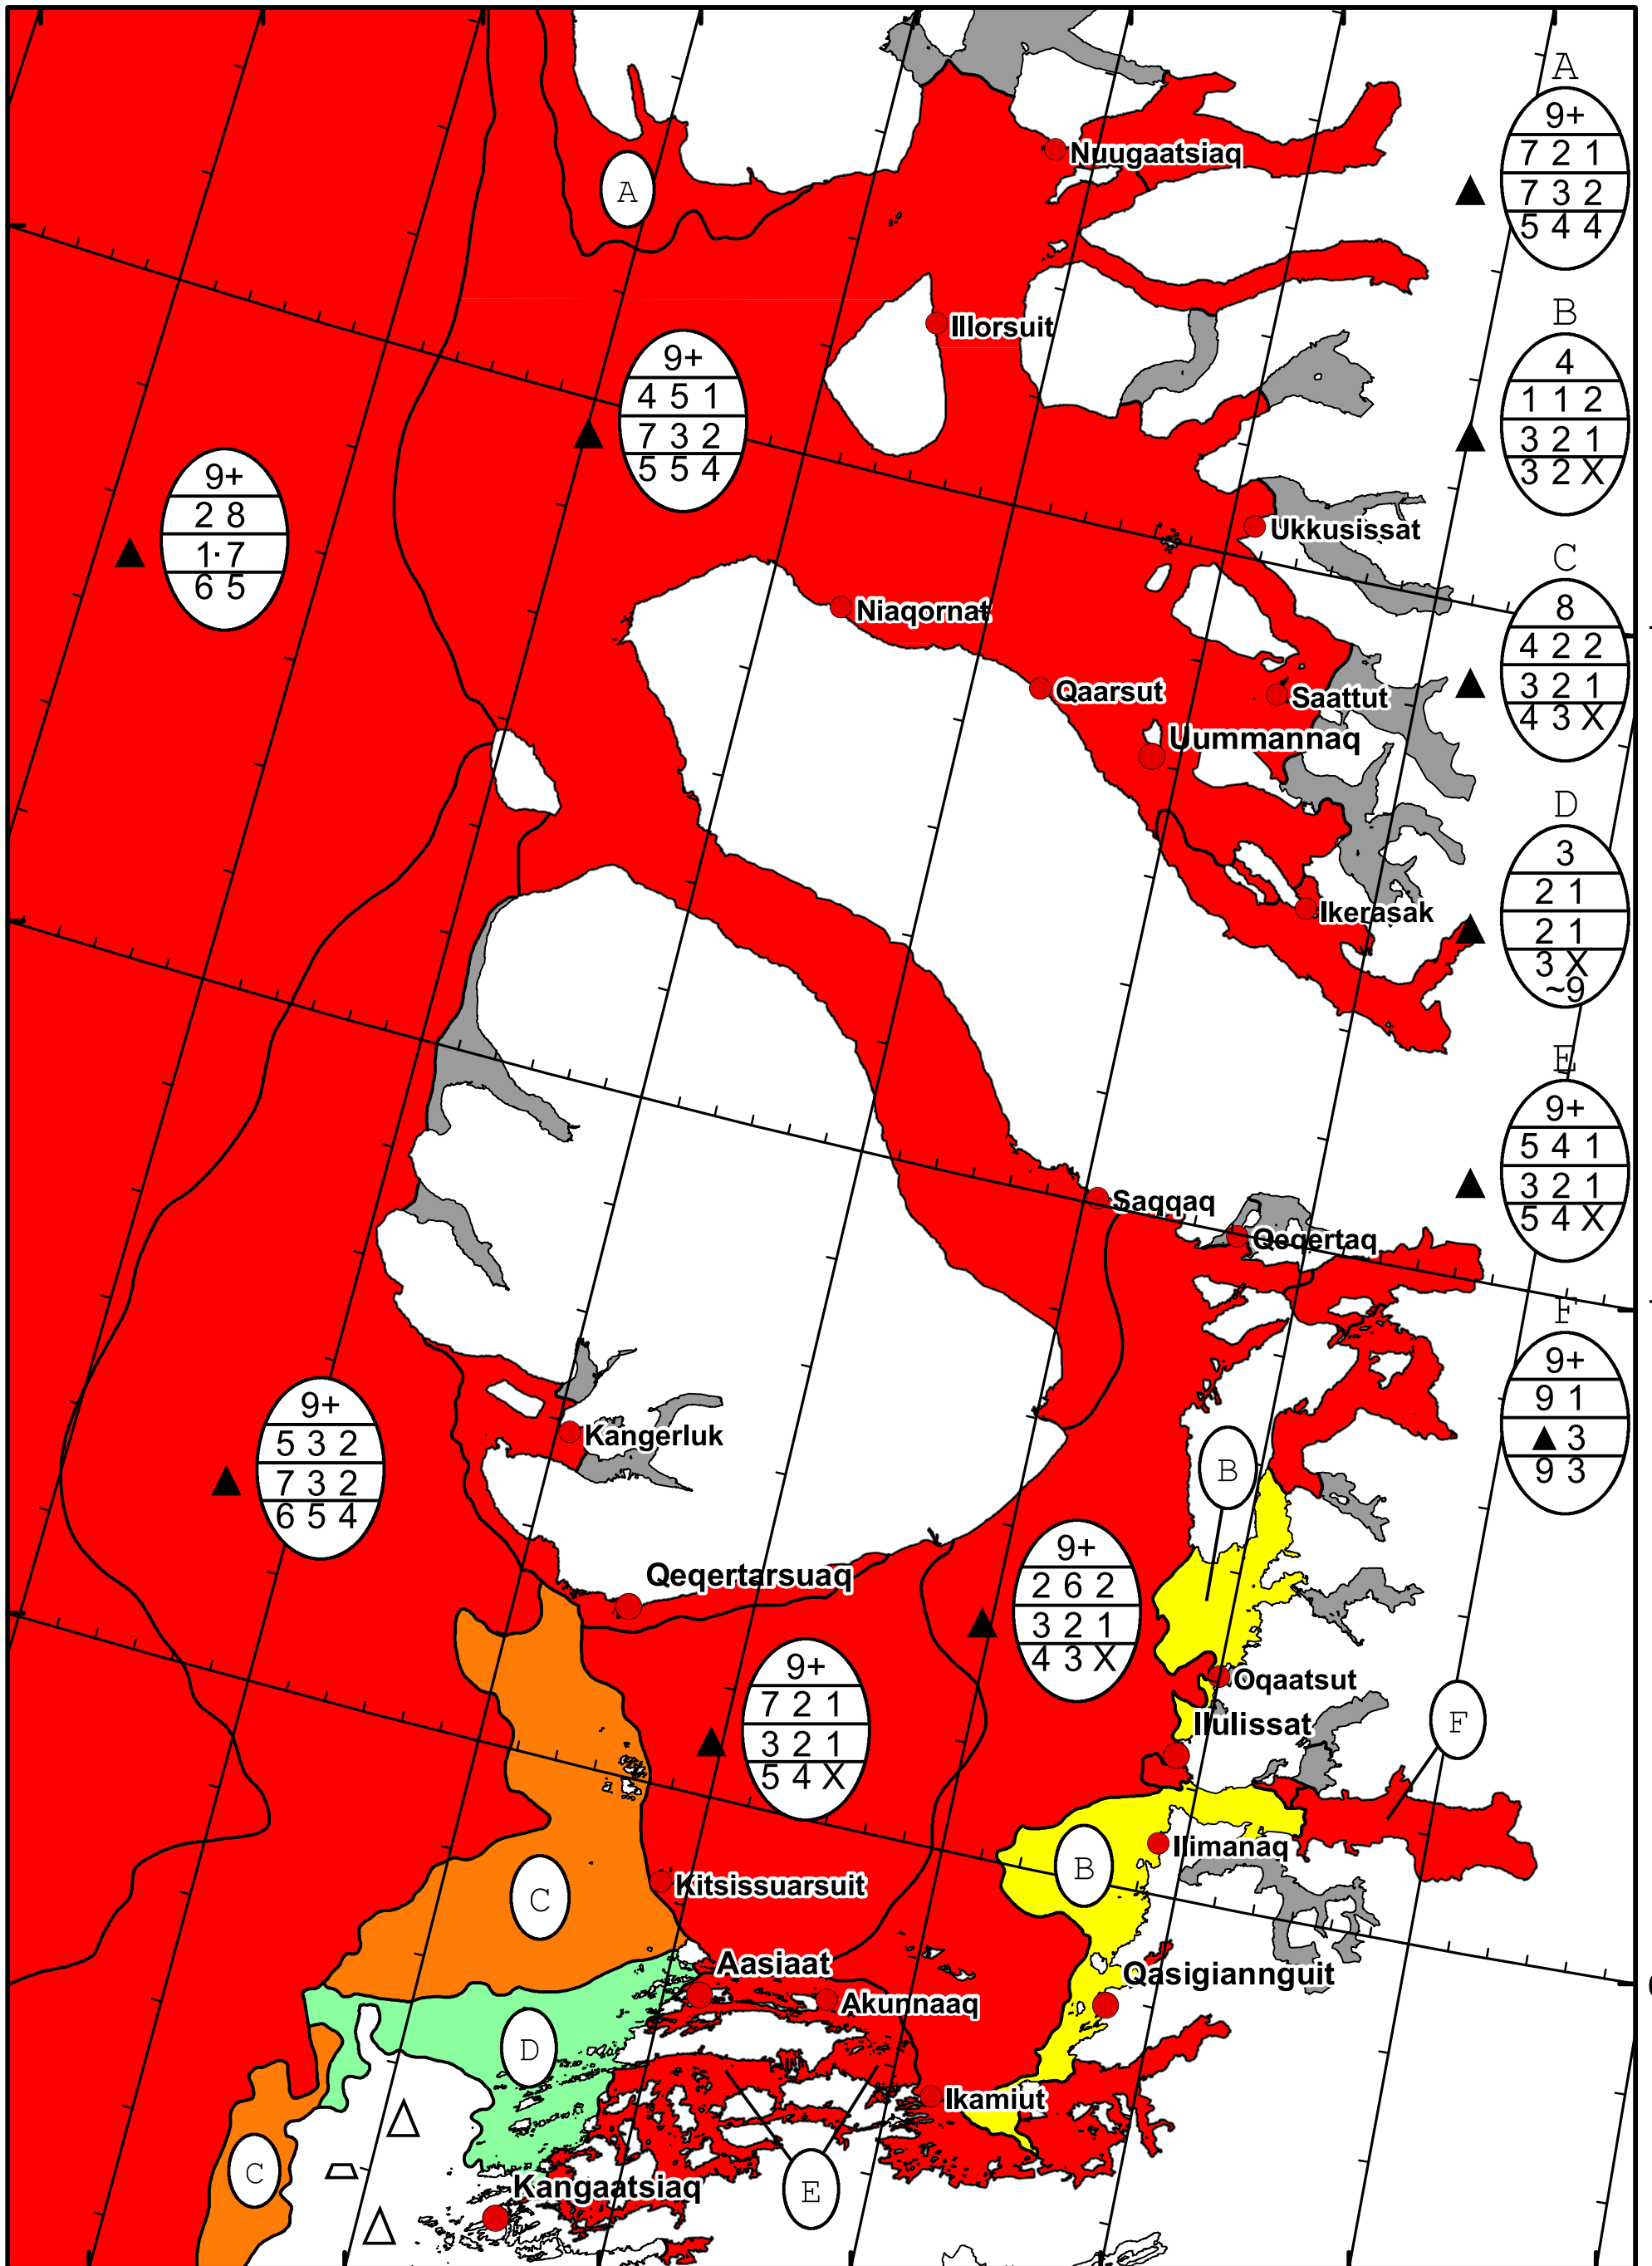

58°W 57°W 56°W 55°W 54°W 53°W 52°W 51°W

71°N

70°N

69°N

71°N

70°N

69°N

DMI
Ice Service

West Greenland Ice Chart

Danish Meteorological Institute Valid: 31 January 2024, 10:05 UTC