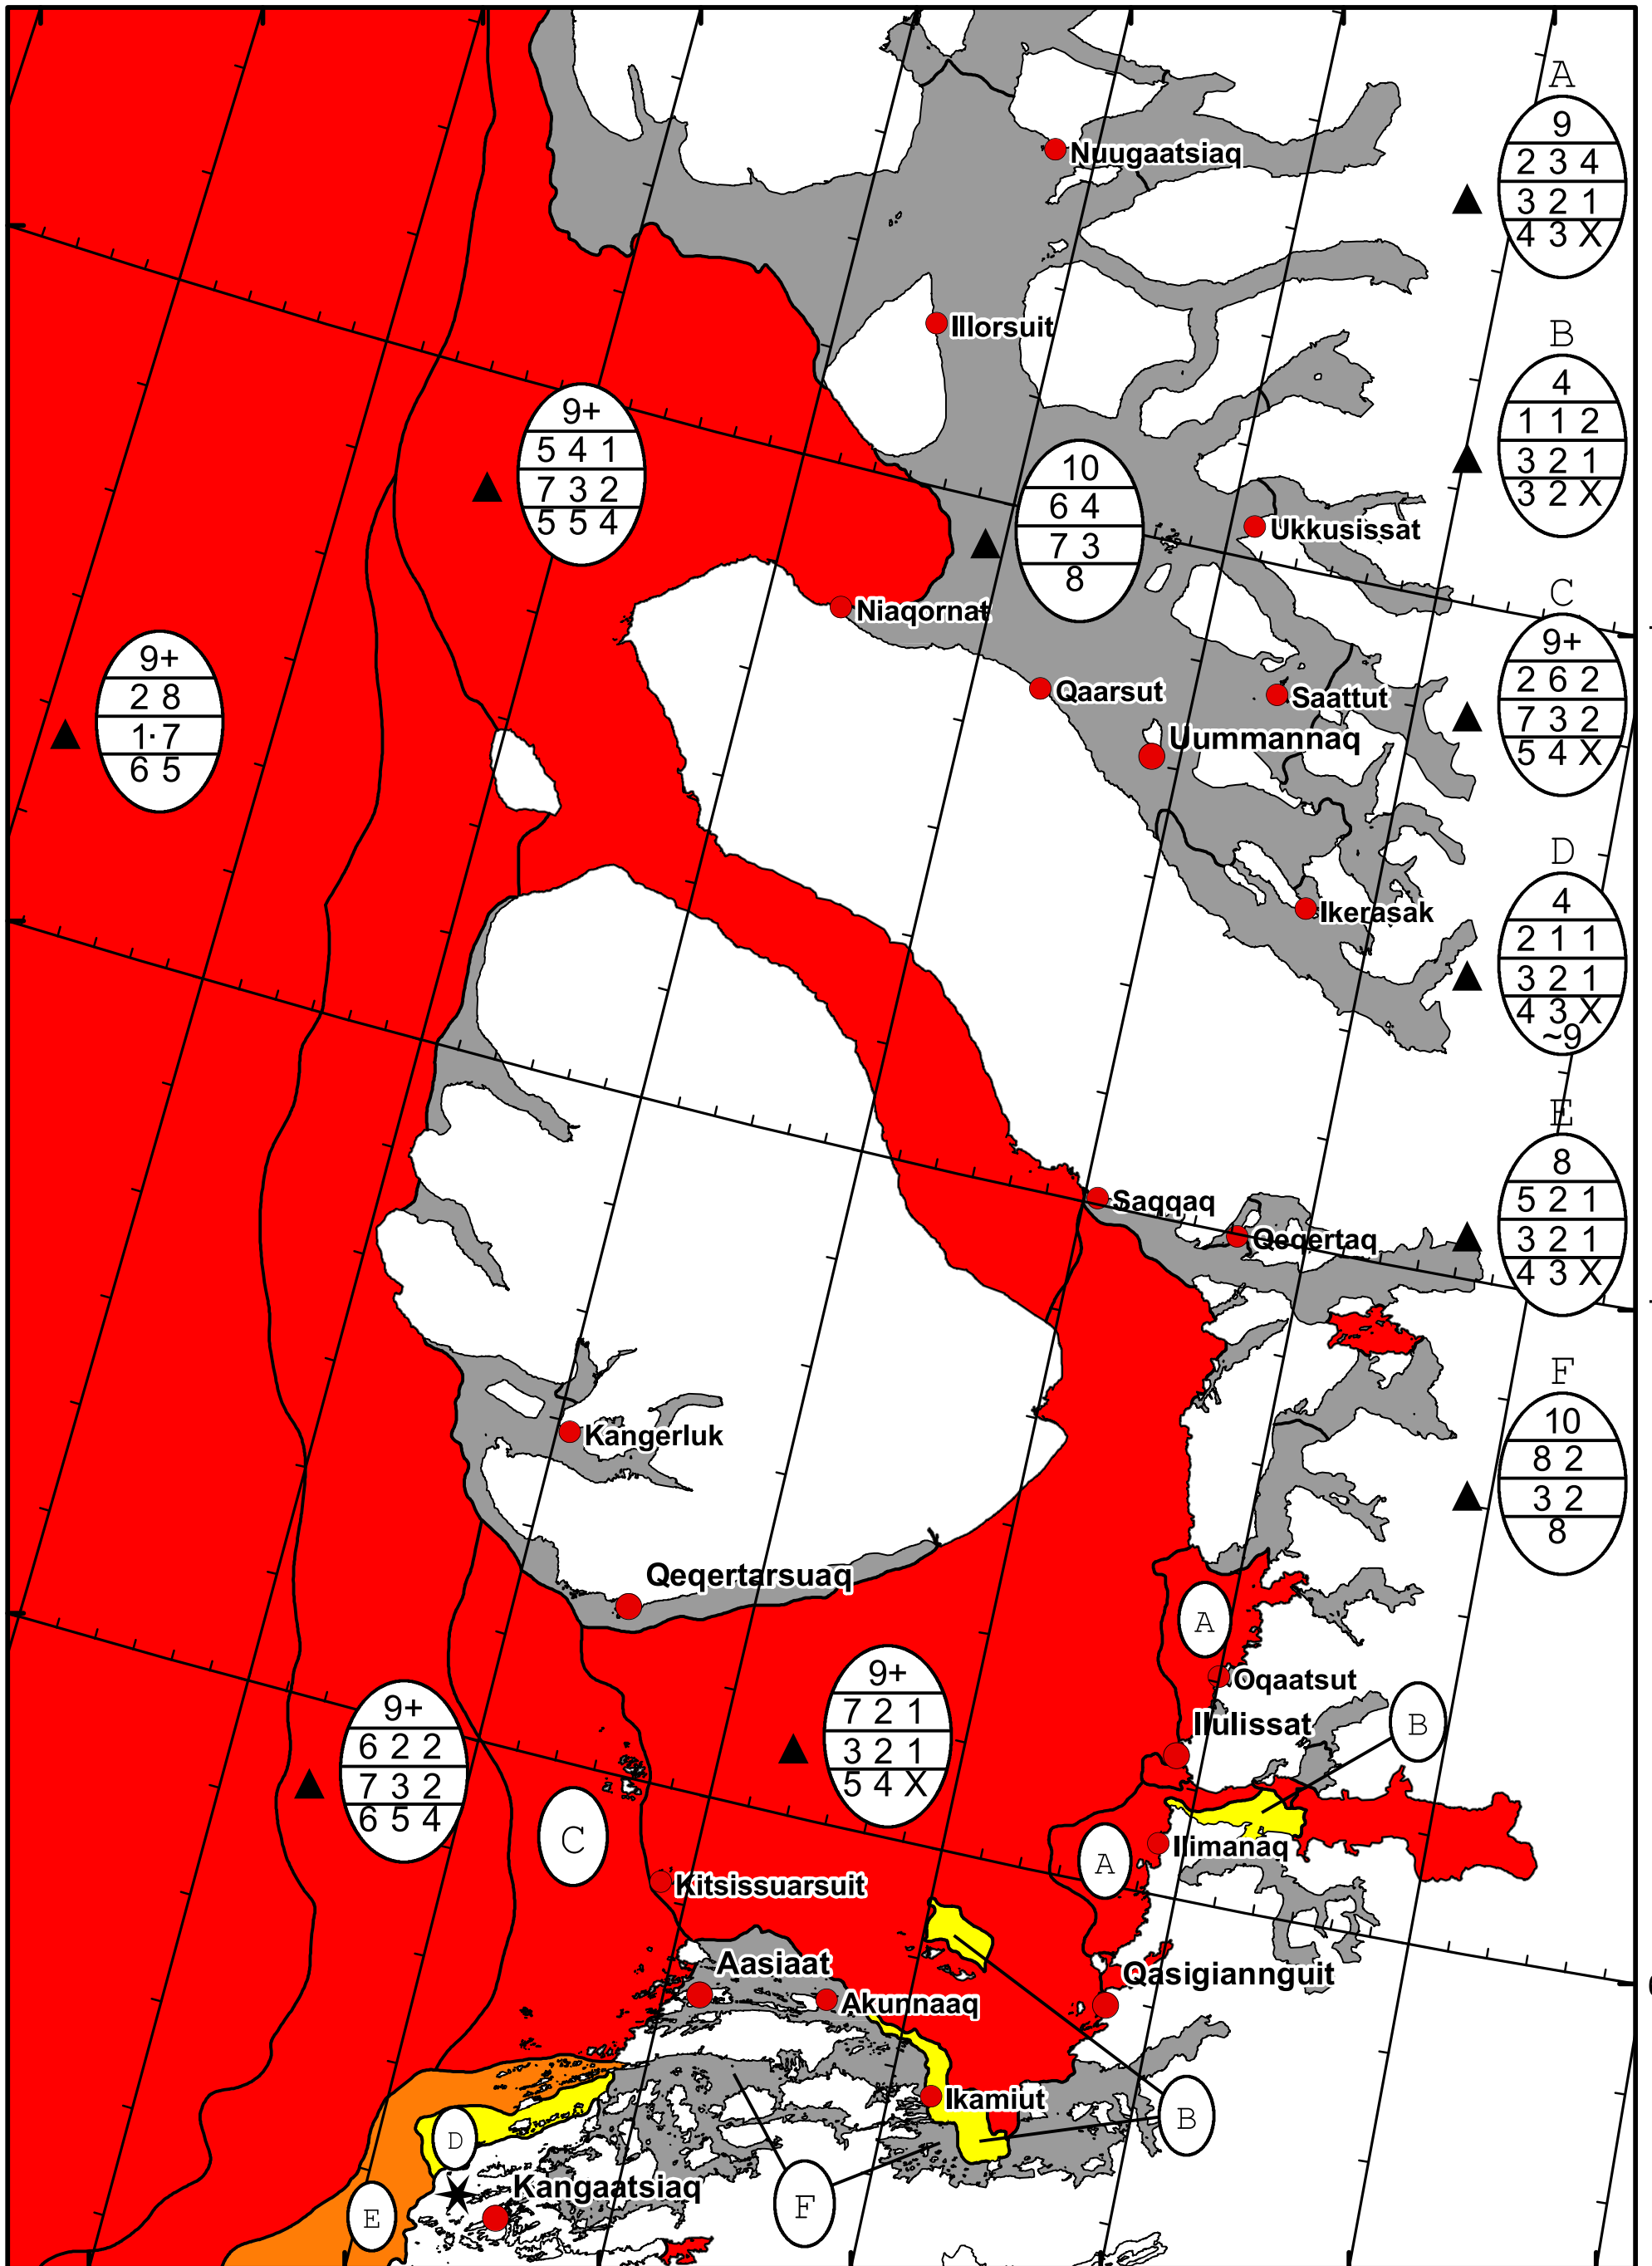

58°W 57°W 56°W 55°W 54°W 53°W 52°W 51°W

71°N

70°N

69°N

DMI
Ice Service

West Greenland Ice Chart

Danish Meteorological Institute

Valid: 01 February 2024, 21:10 UTC