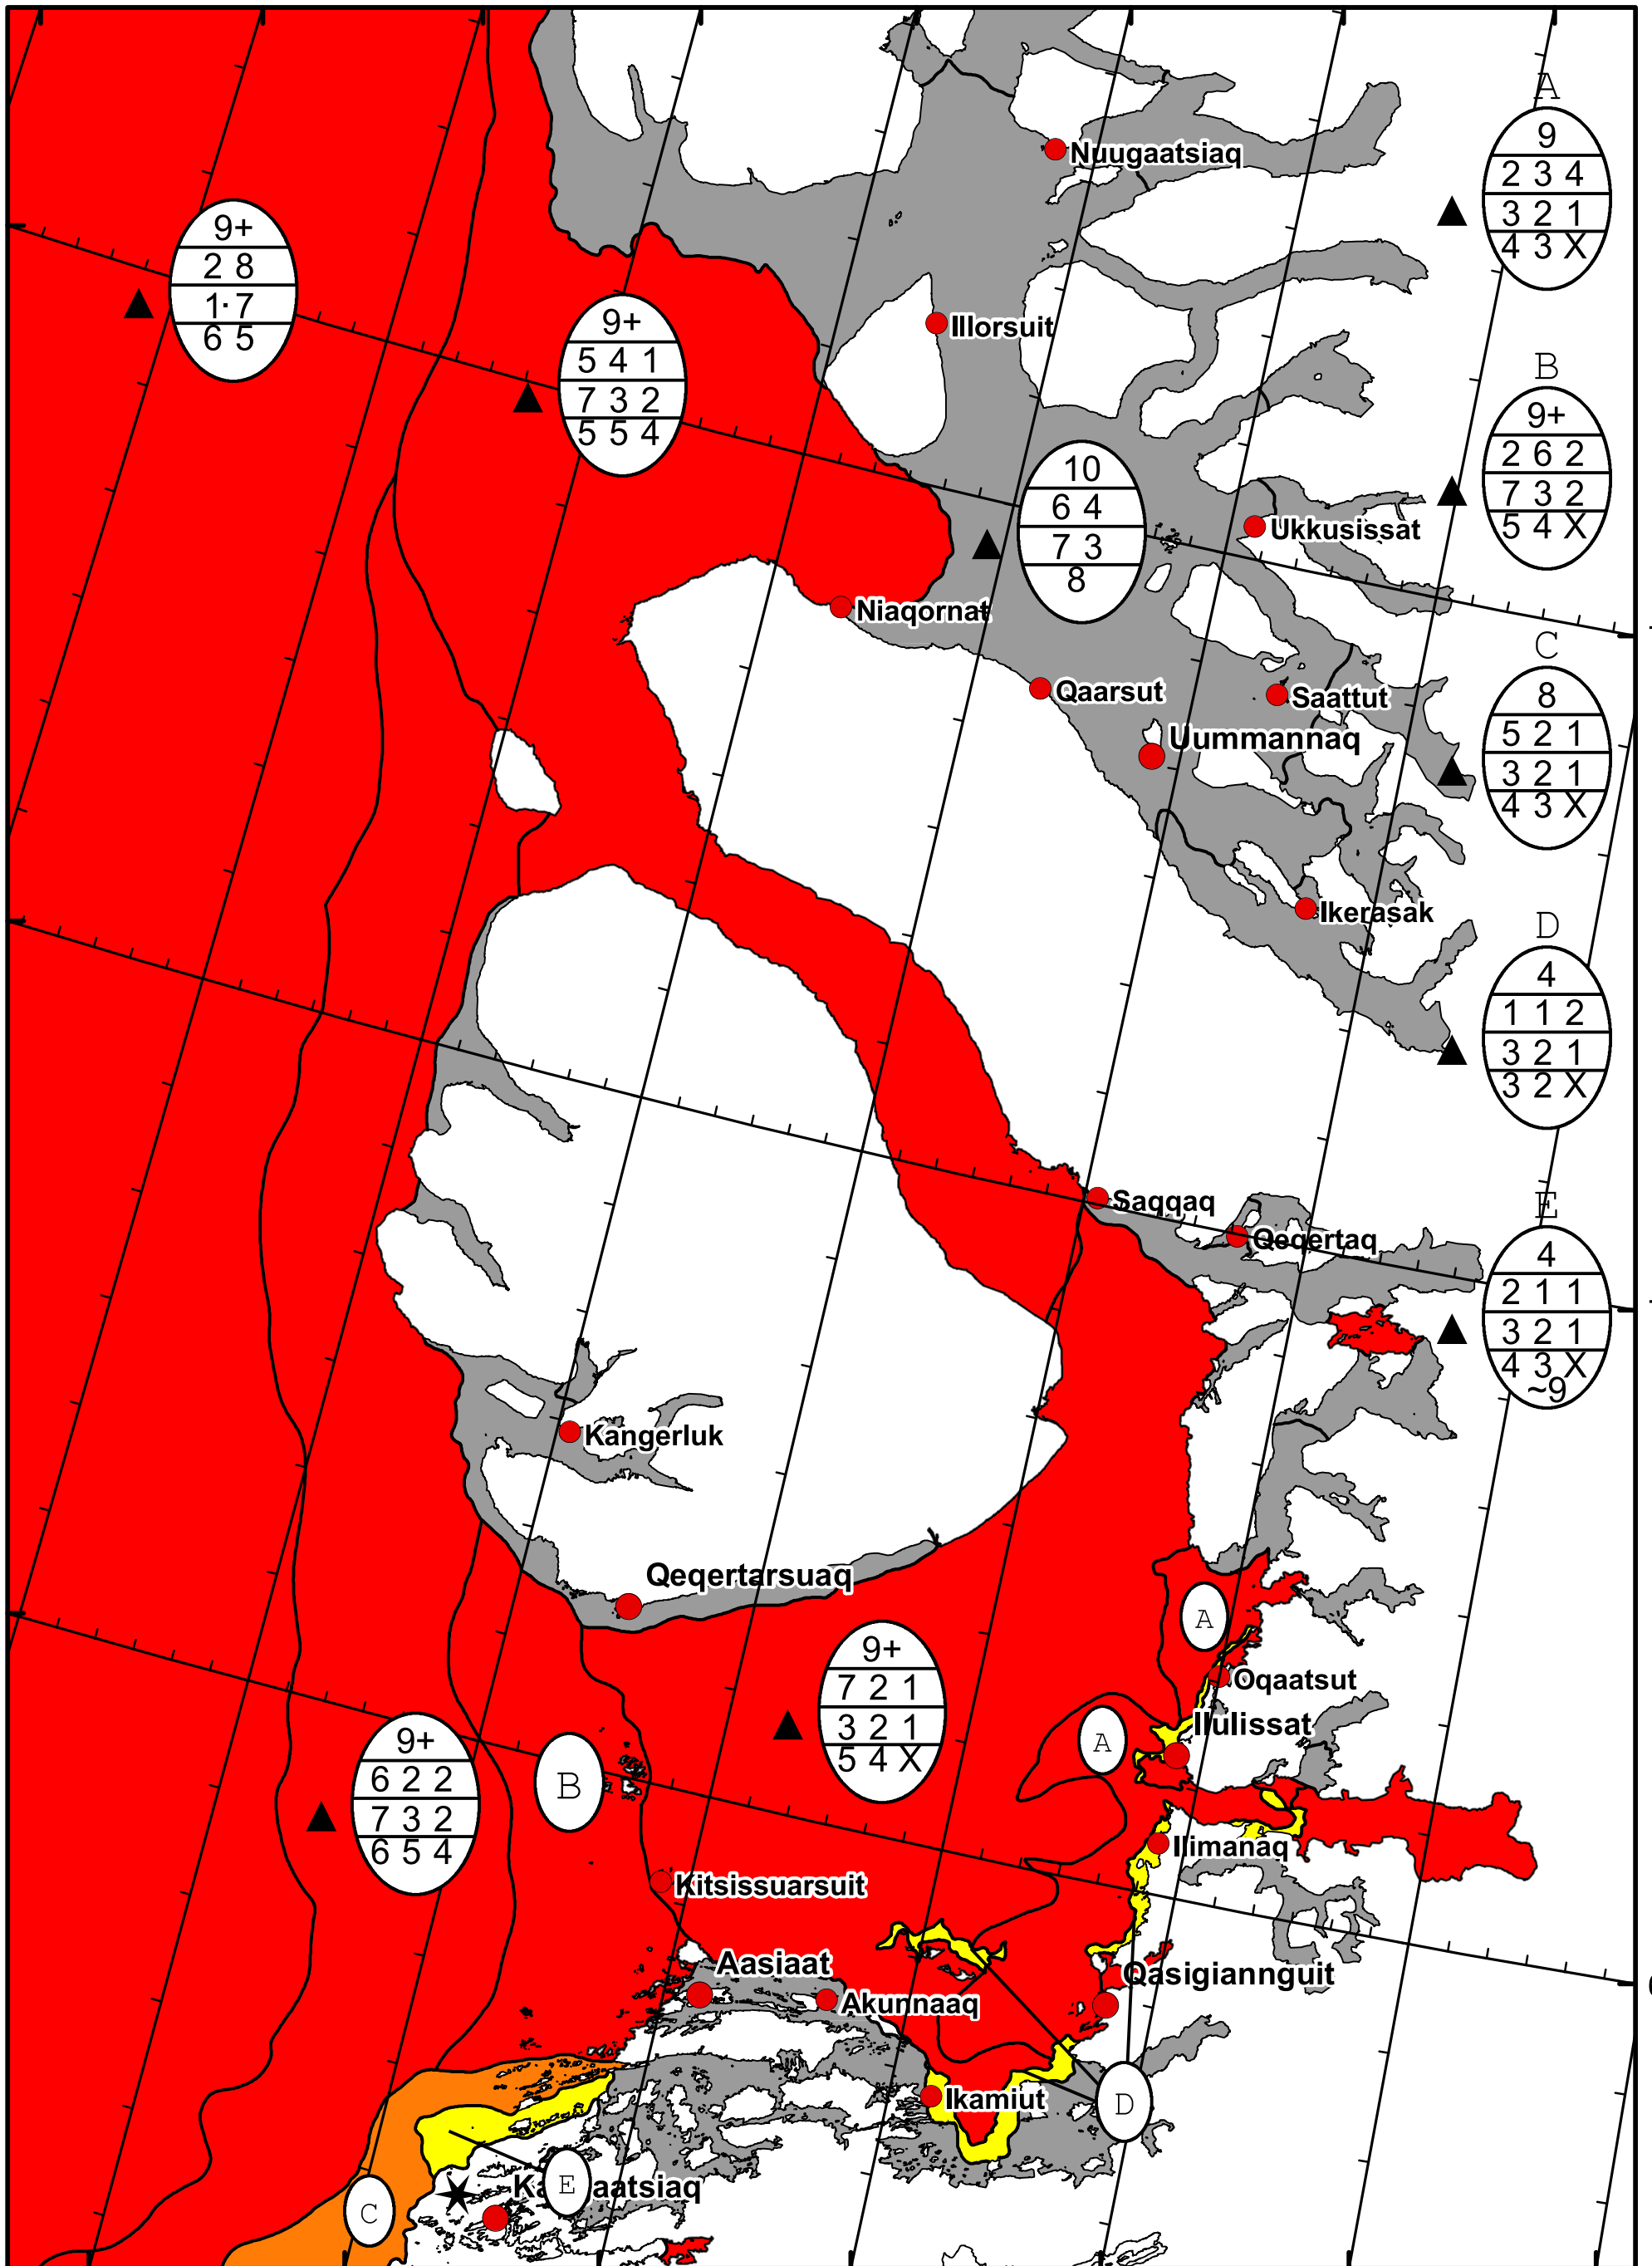

58°W 57°W 56°W 55°W 54°W 53°W 52°W 51°W

71°N

70°N

69°N

71°N

70°N

69°N

DMI  
Ice Service

West Greenland Ice Chart

Danish Meteorological Institute

Valid: 02 February 2024, 20:55 UTC