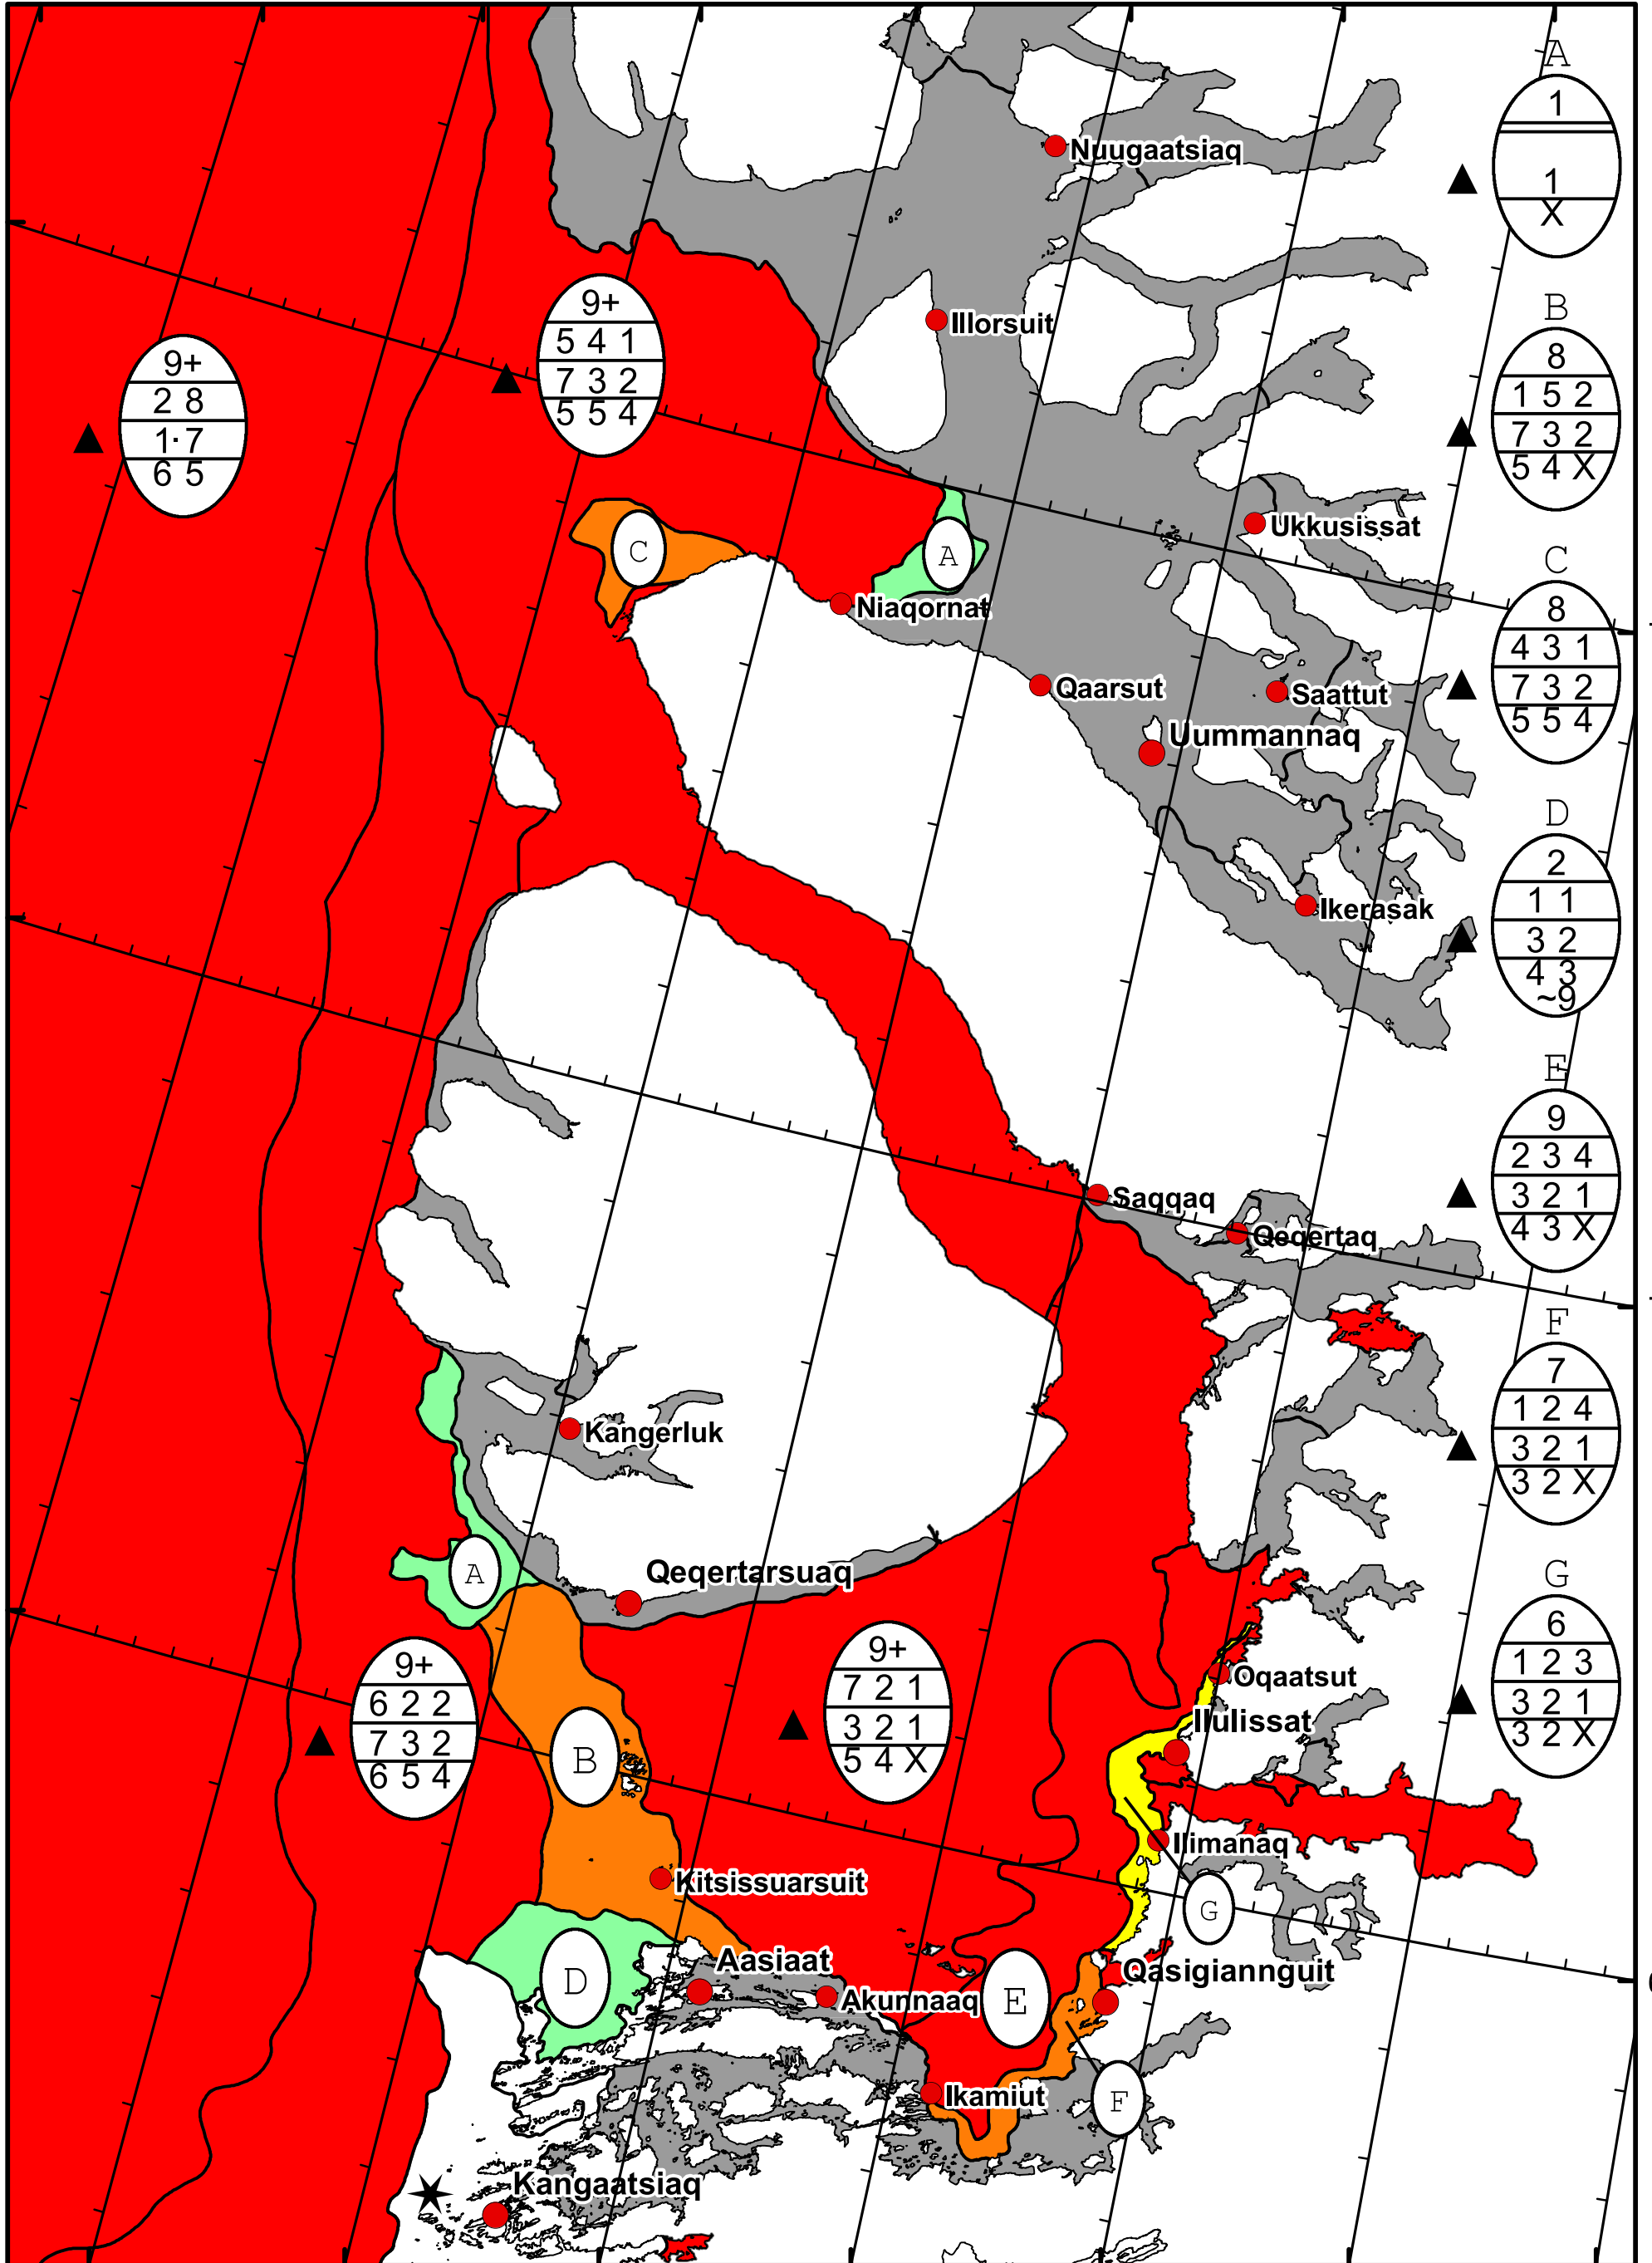

58°W 57°W 56°W 55°W 54°W 53°W 52°W 51°W

71°N

70°N

69°N

71°N

70°N

69°N

DMI
Ice Service

West Greenland Ice Chart

Danish Meteorological Institute

Valid: 03 February 2024, 21:05 UTC