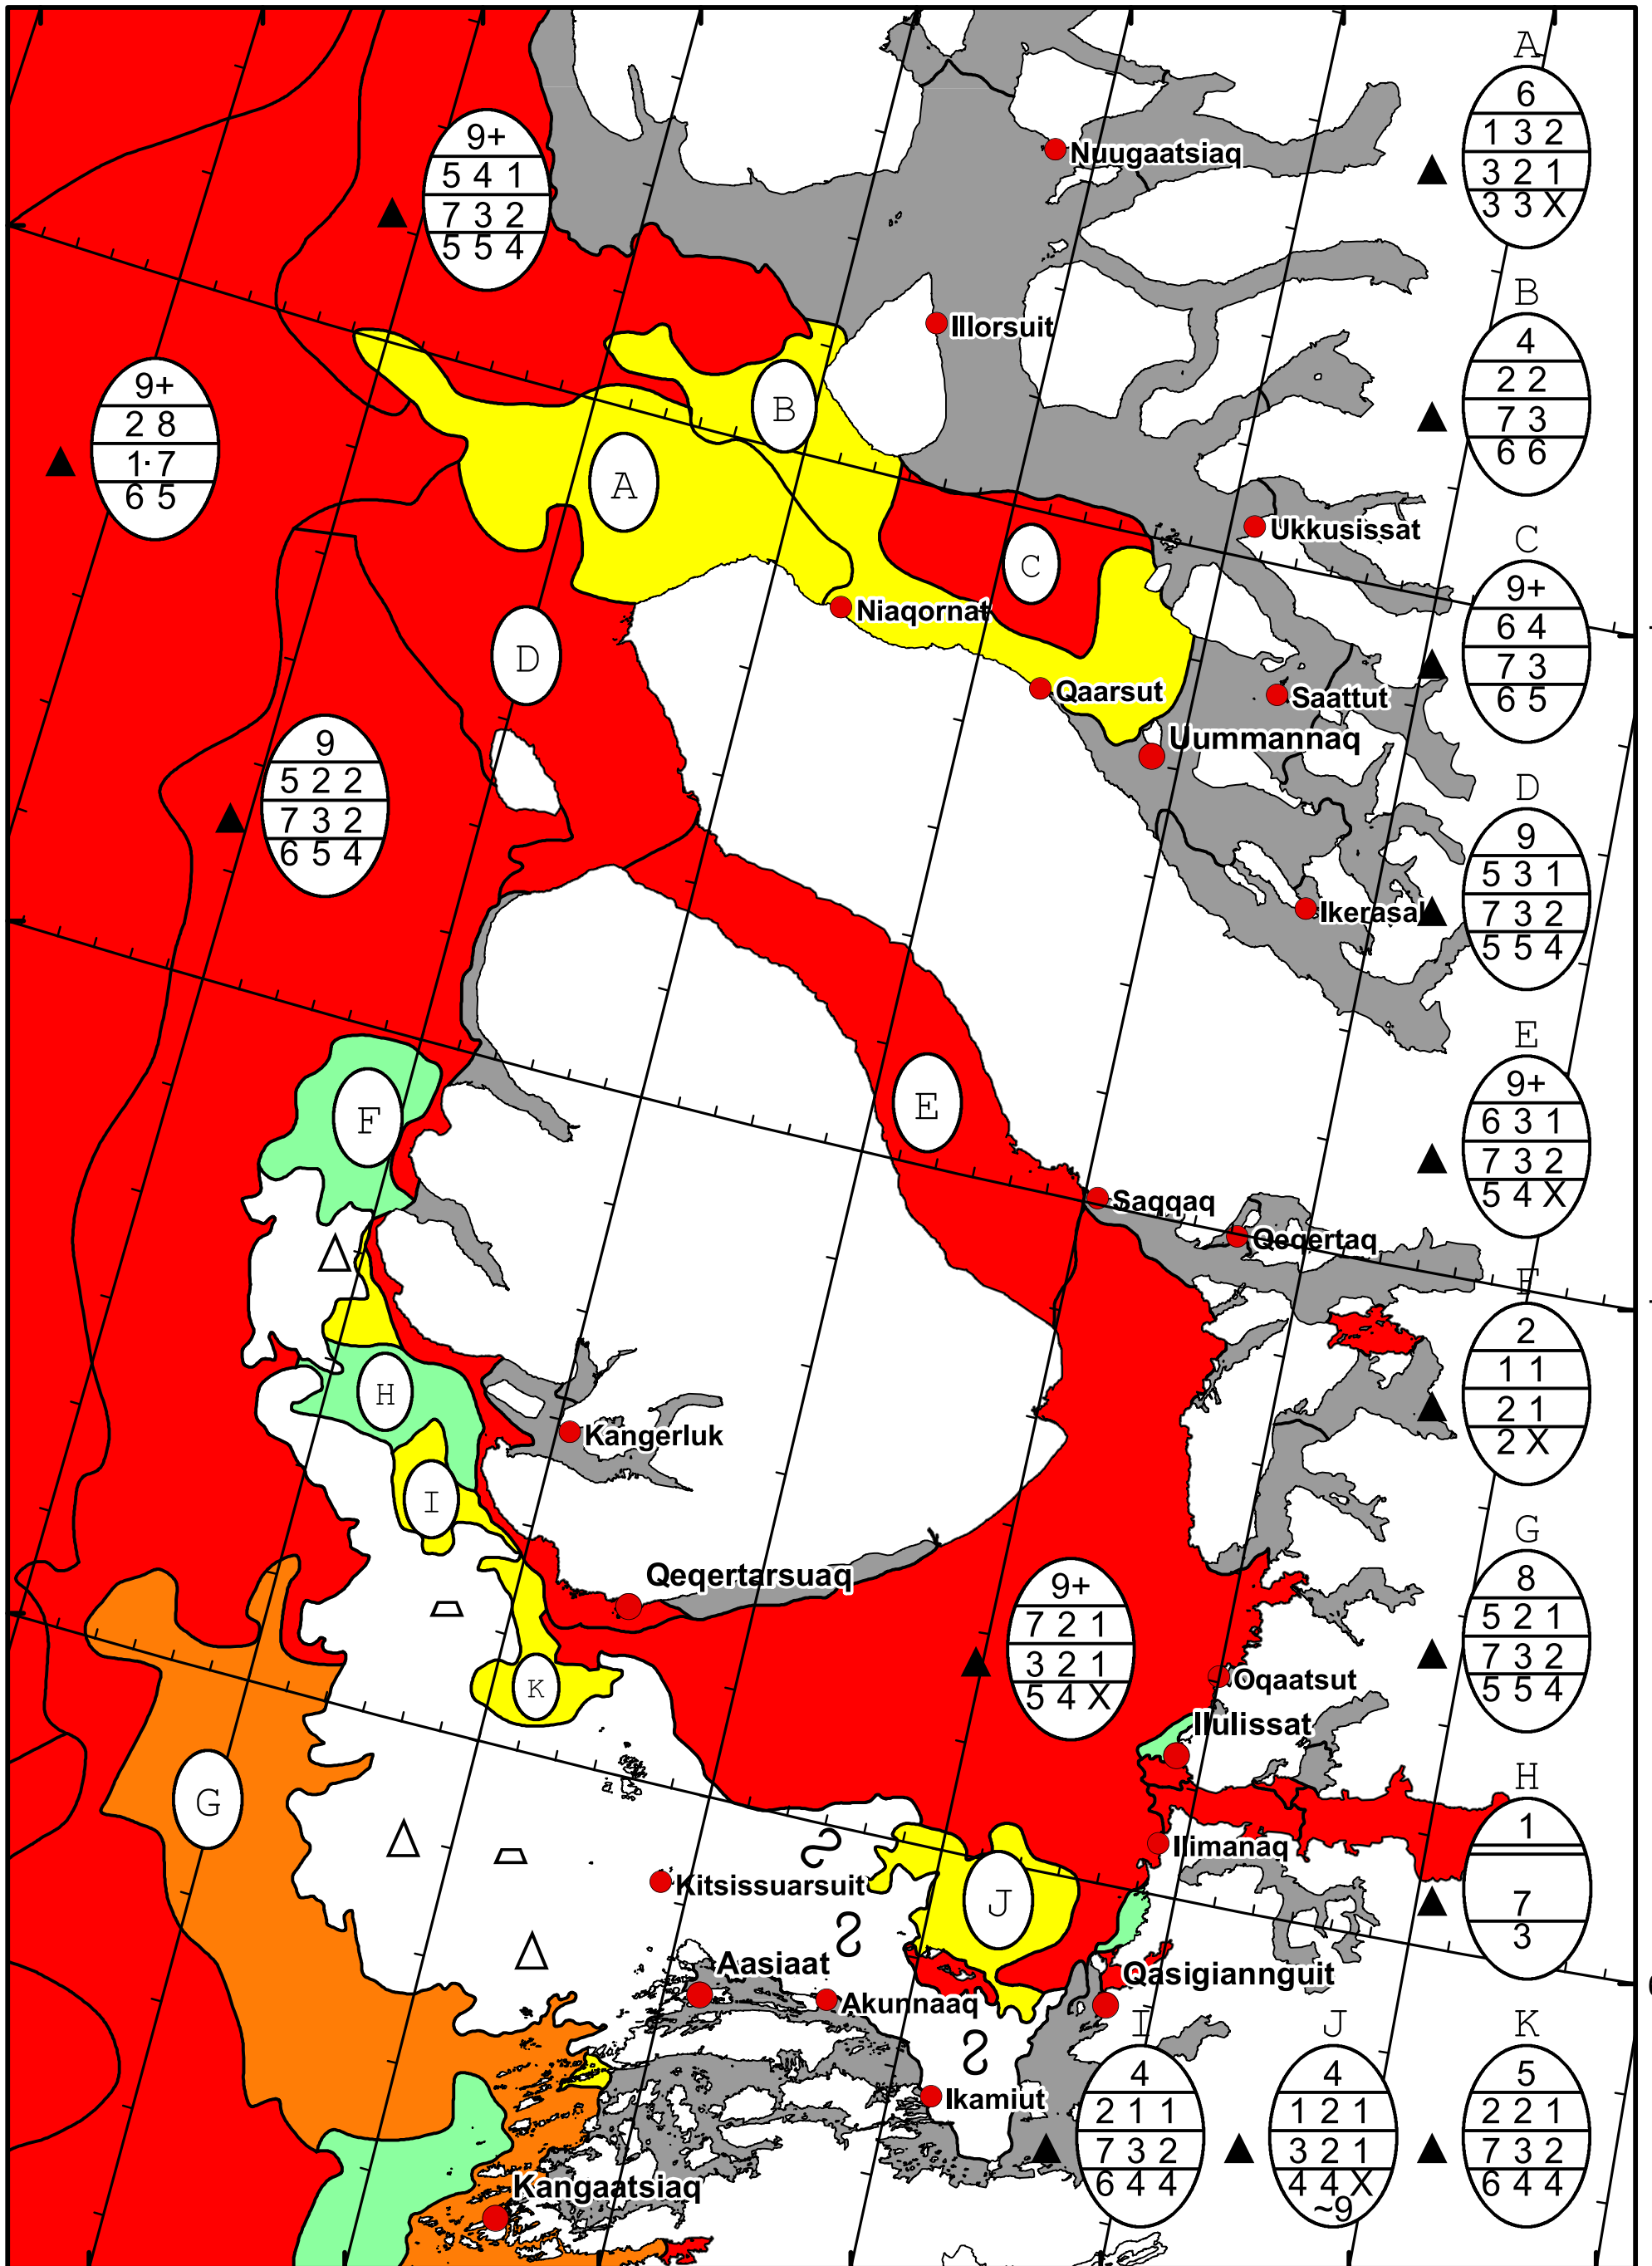

58°W 57°W 56°W 55°W 54°W 53°W 52°W 51°W

71°N

70°N

69°N

71°N

70°N

69°N

West Greenland Ice Chart

DMI

Ice Service

Danish Meteorological Institute

Valid: 08 February 2024, 21:05 UTC