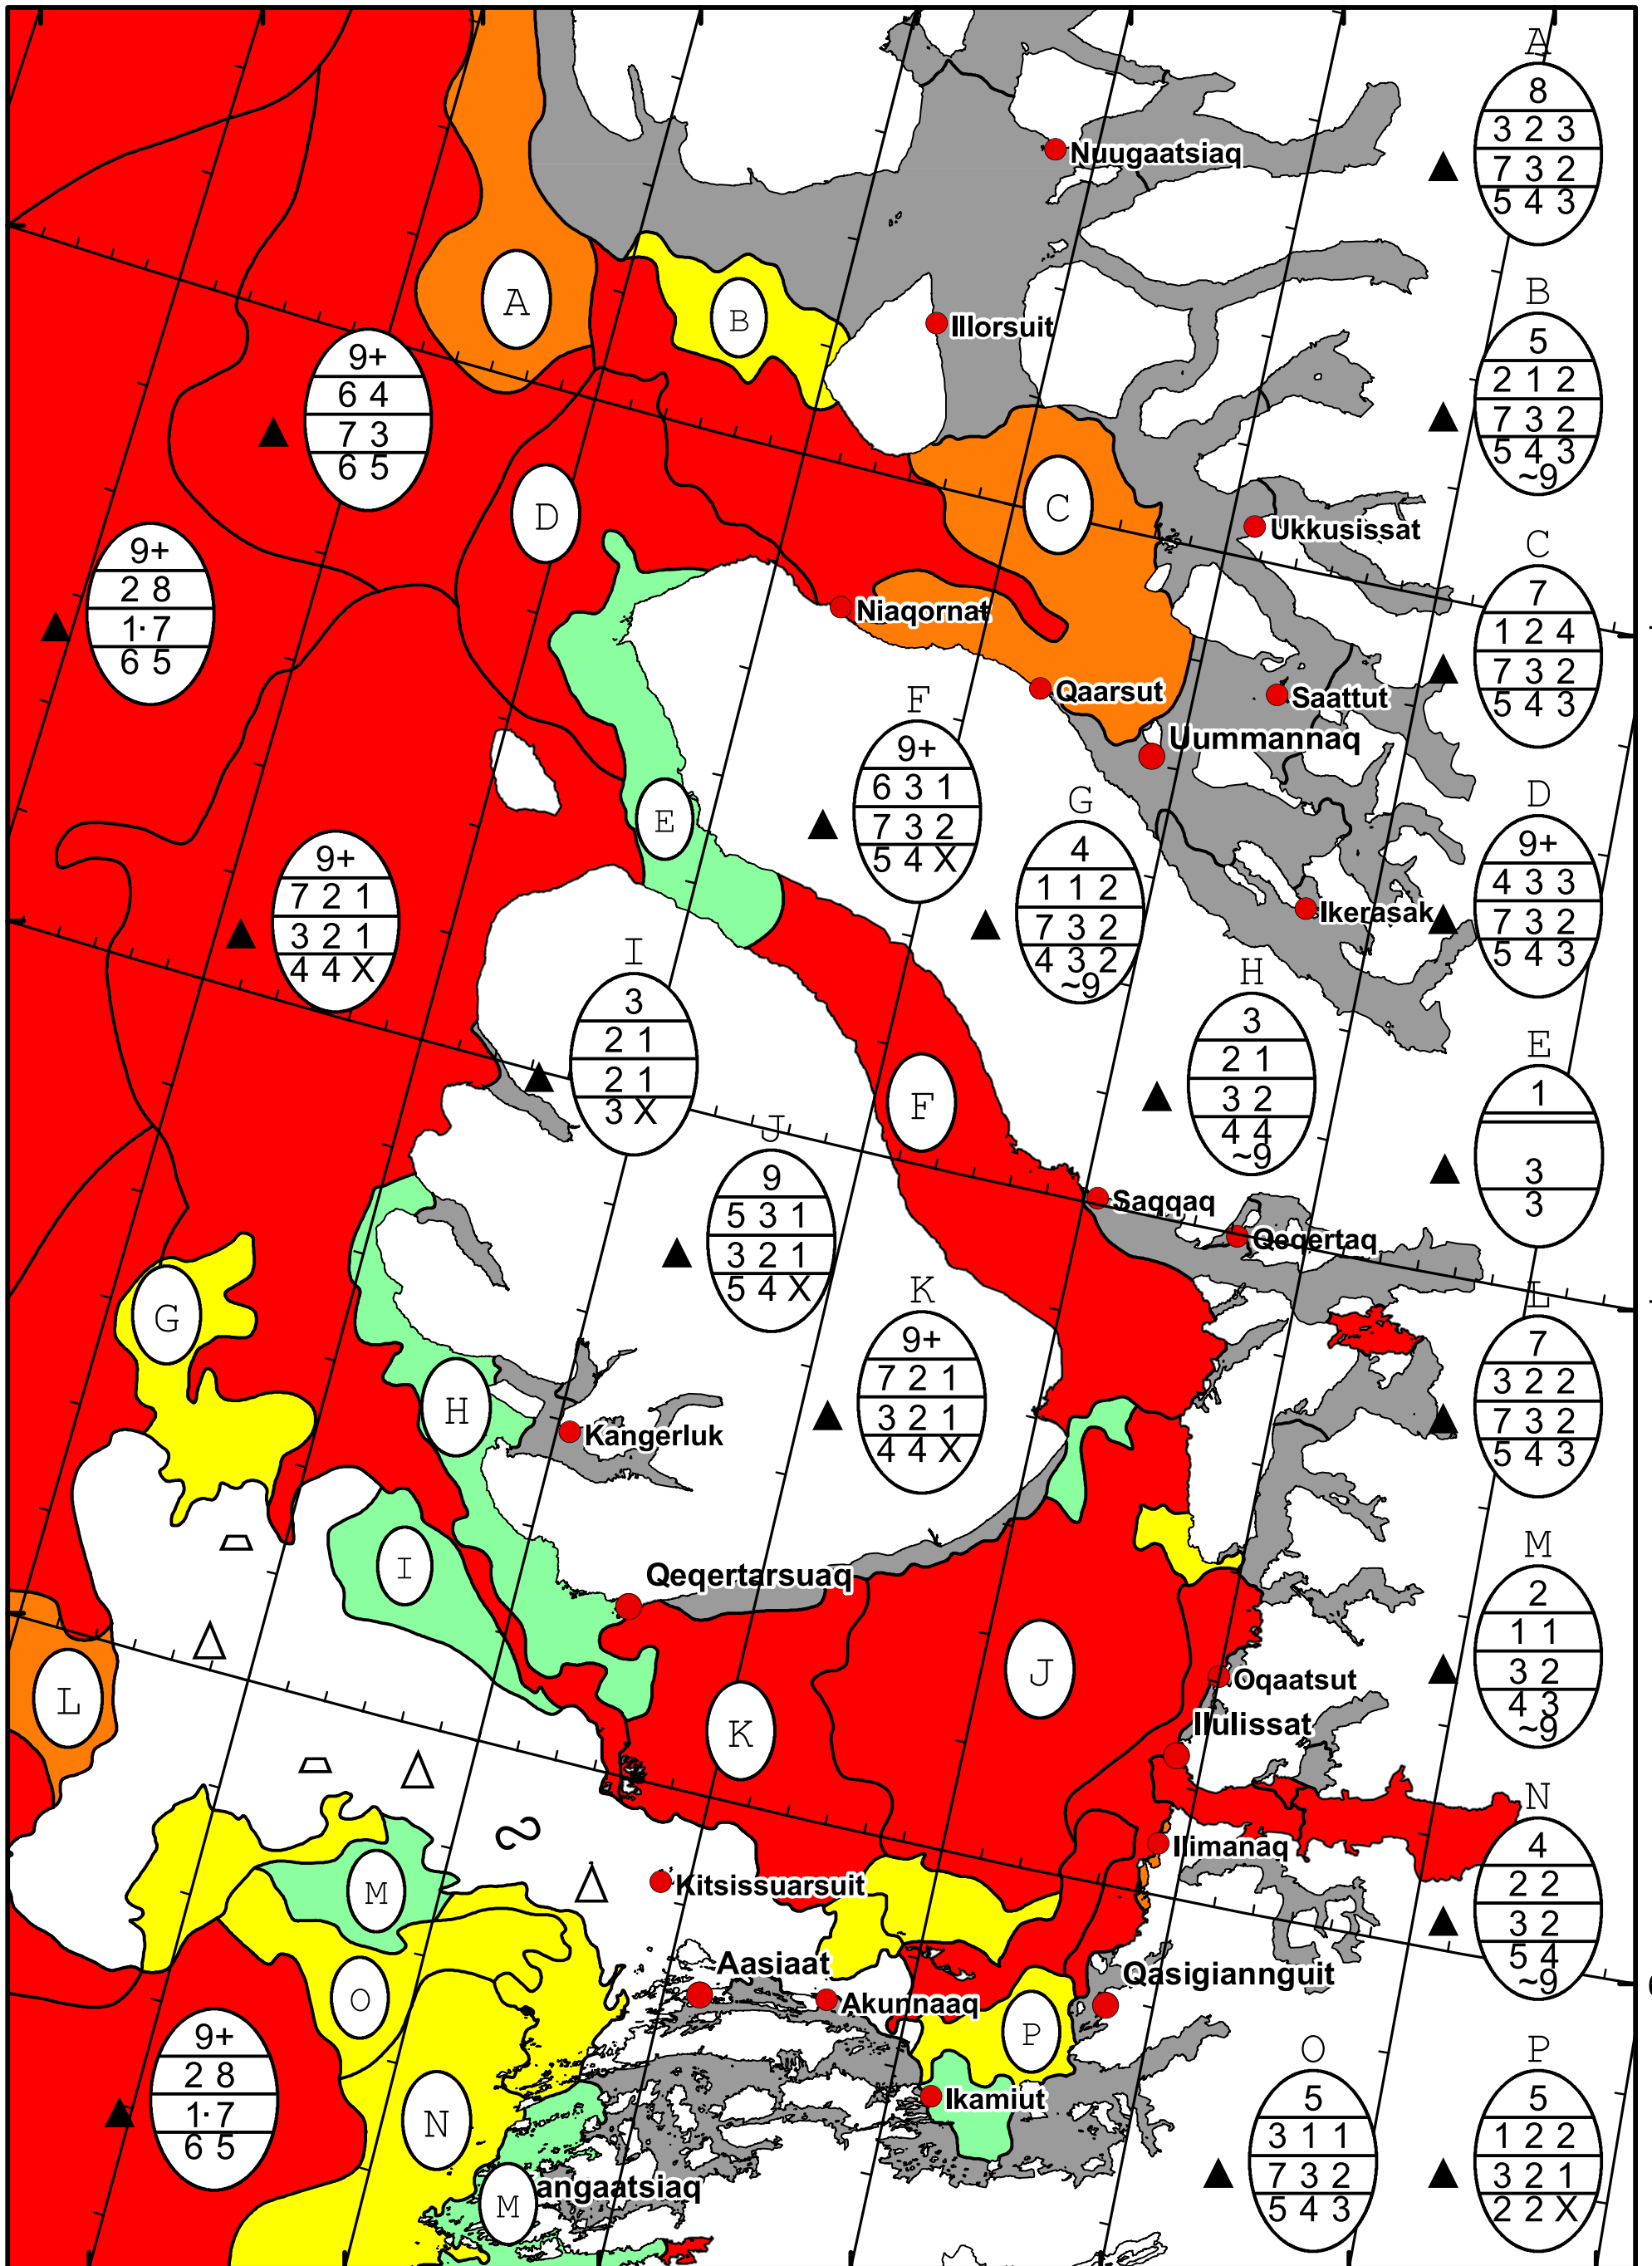

58°W 57°W 56°W 55°W 54°W 53°W 52°W 51°W

71°N

70°N

69°N

71°N

70°N

69°N

DMI
Ice Service

West Greenland Ice Chart

Danish Meteorological Institute

Valid: 11 February 2024, 21:20 UTC