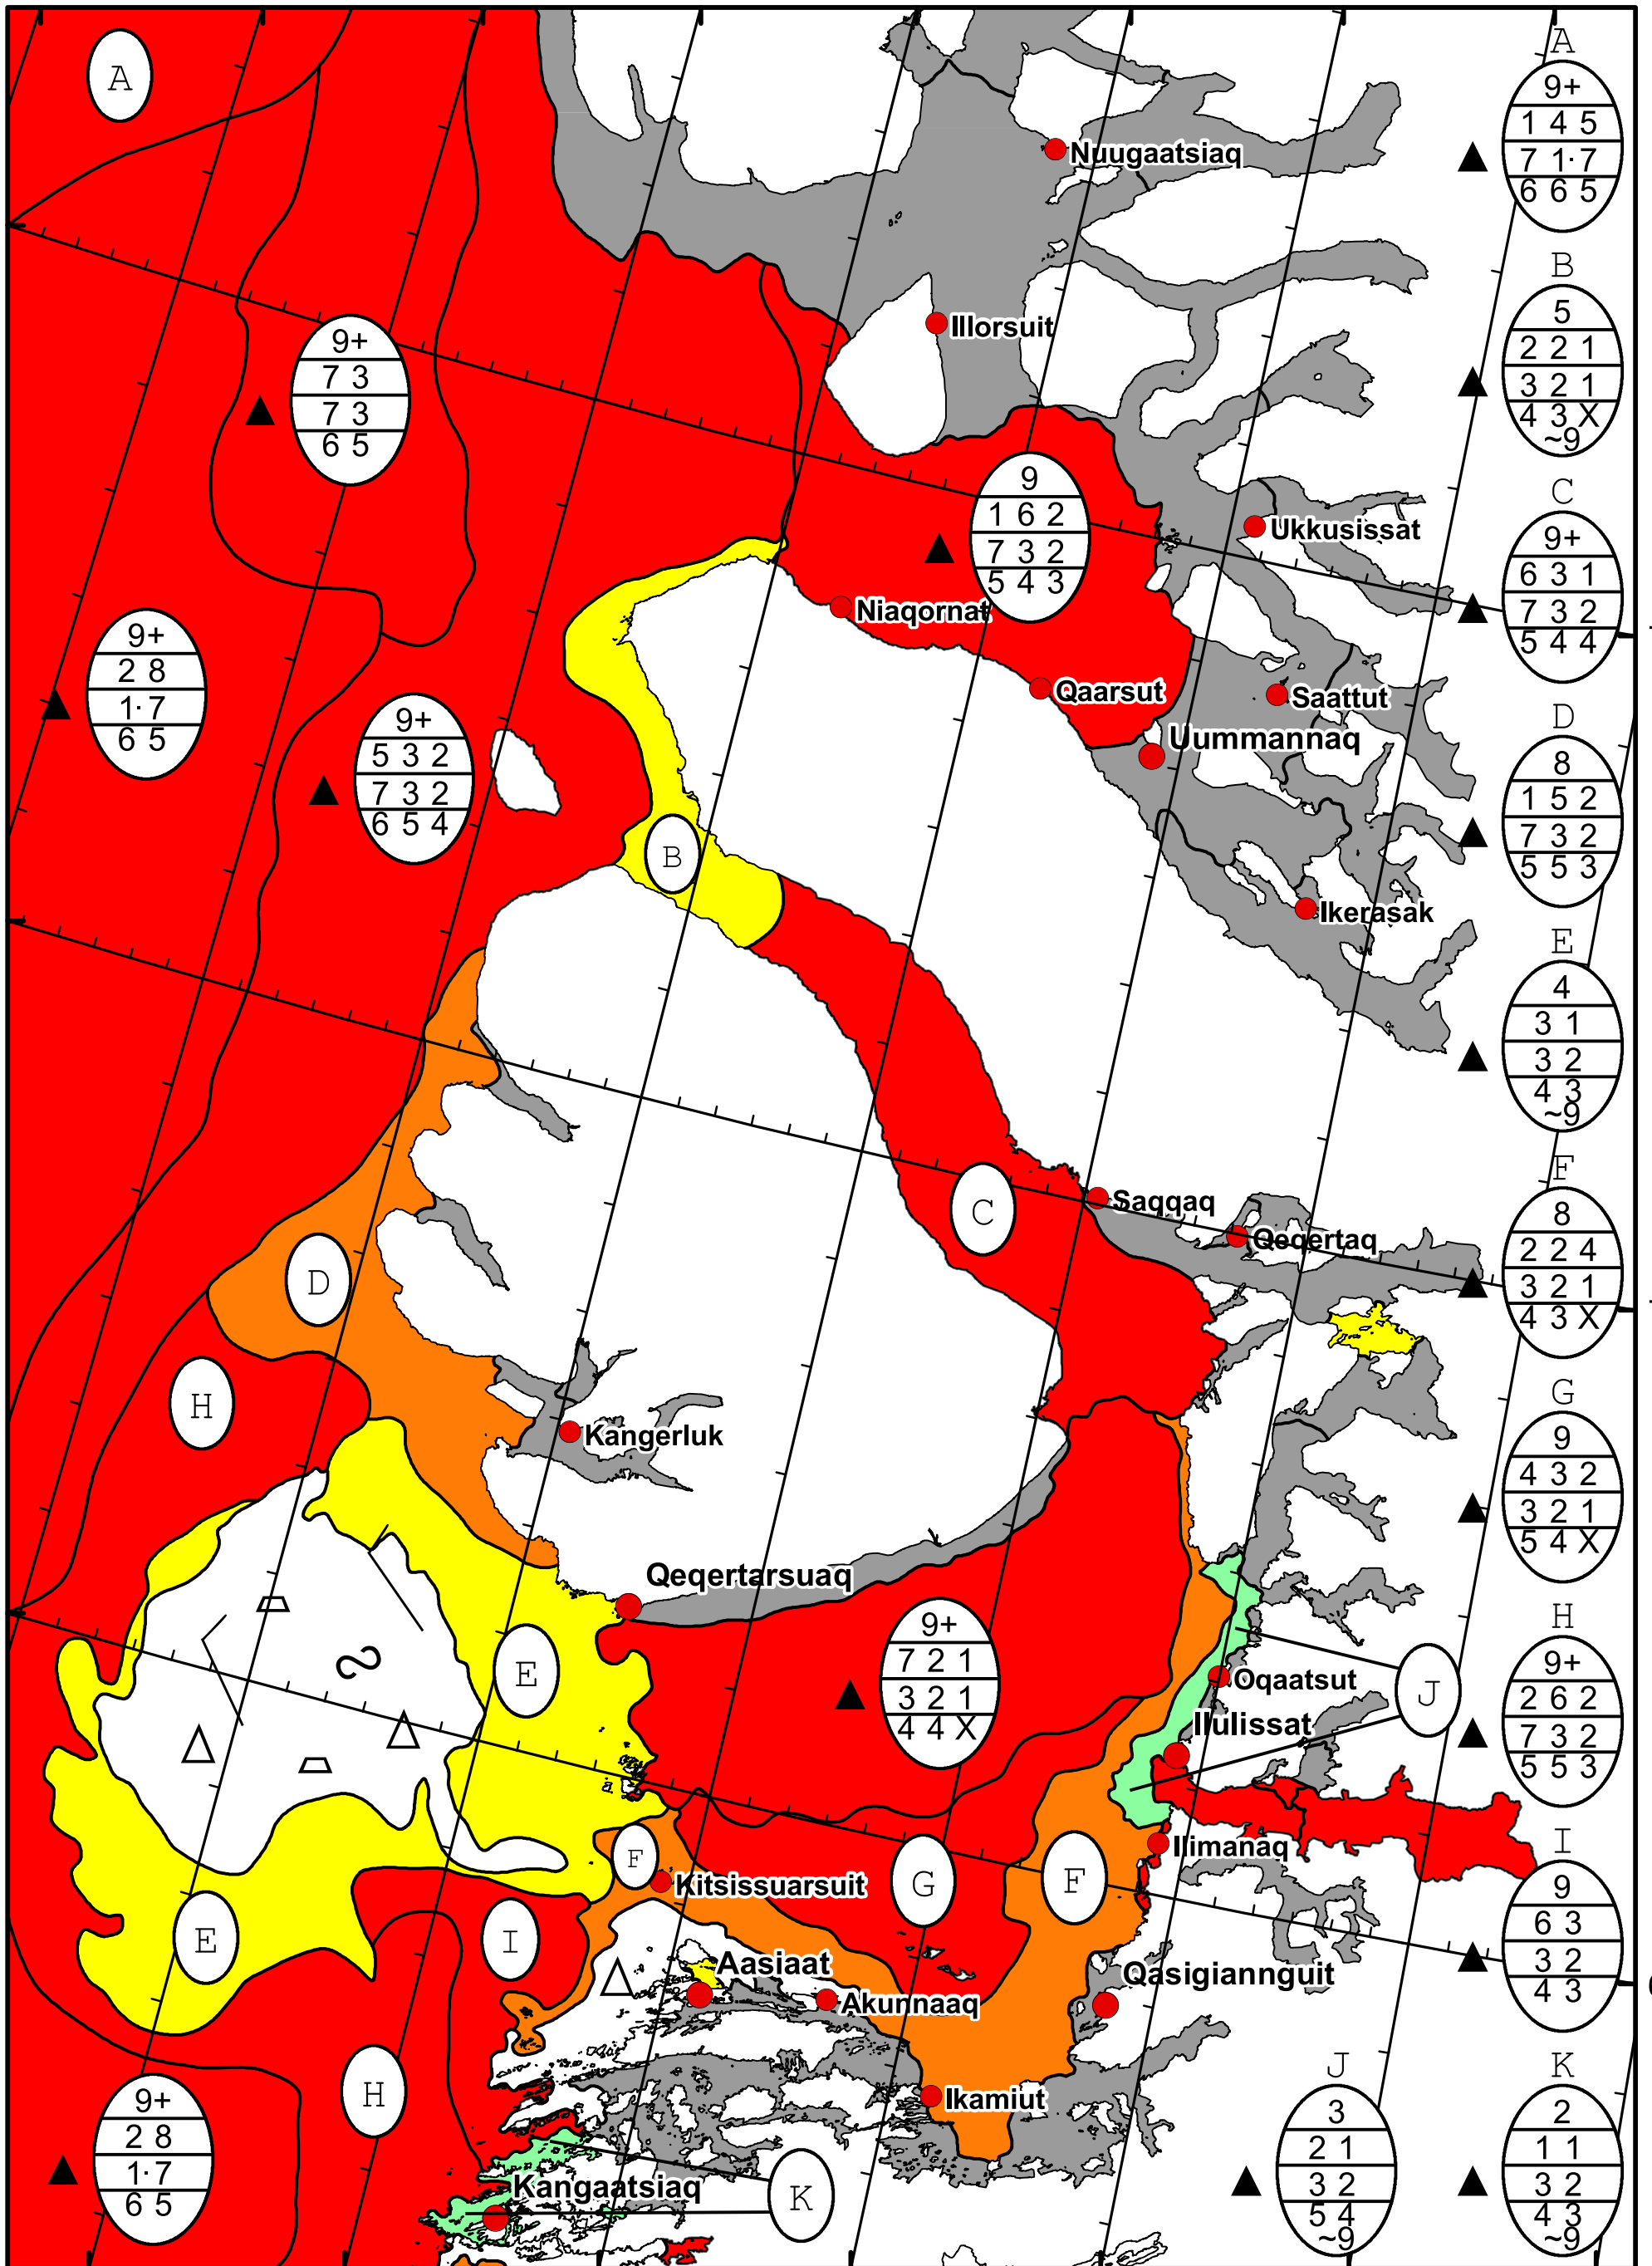

58°W 57°W 56°W 55°W 54°W 53°W 52°W 51°W

71°N

70°N

69°N

71°N

70°N

69°N

West Greenland Ice Chart
 Valid: 12 February 2024, 21:10 UTC