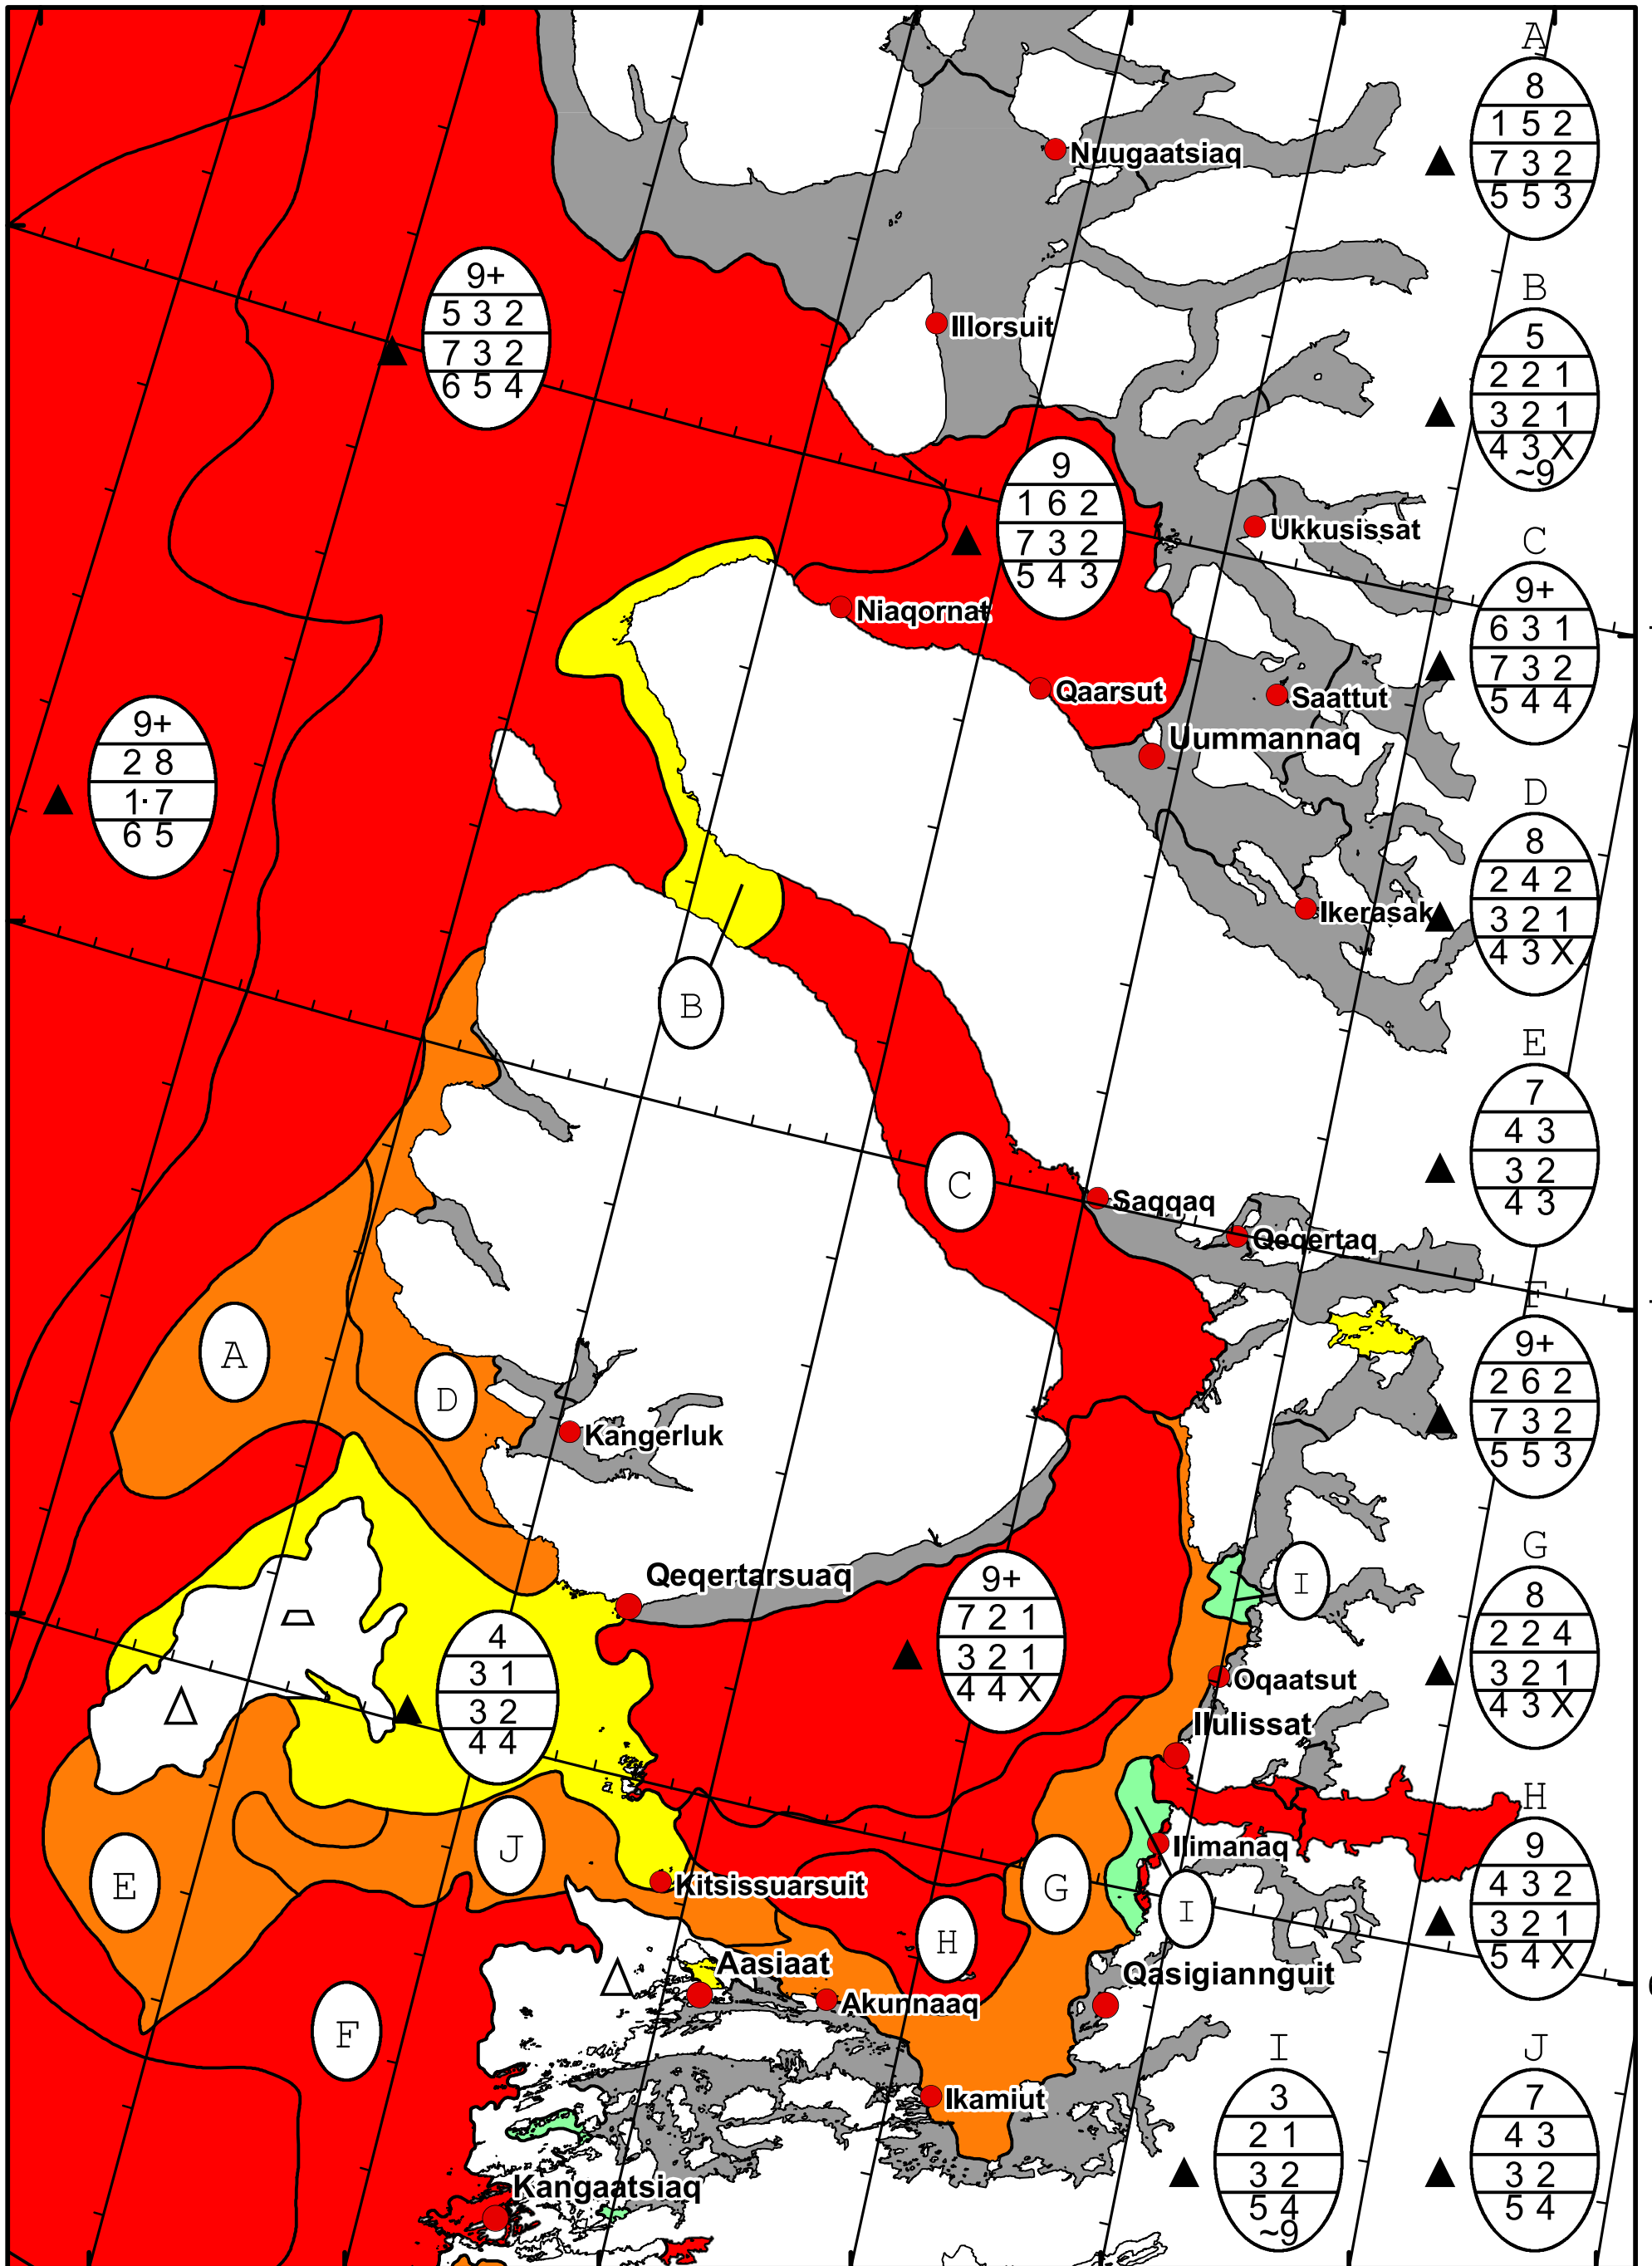

58°W 57°W 56°W 55°W 54°W 53°W 52°W 51°W

71°N

70°N

69°N

71°N

70°N

69°N

DMI  
Ice Service

West Greenland Ice Chart

Danish Meteorological Institute

Valid: 13 February 2024, 20:50 UTC