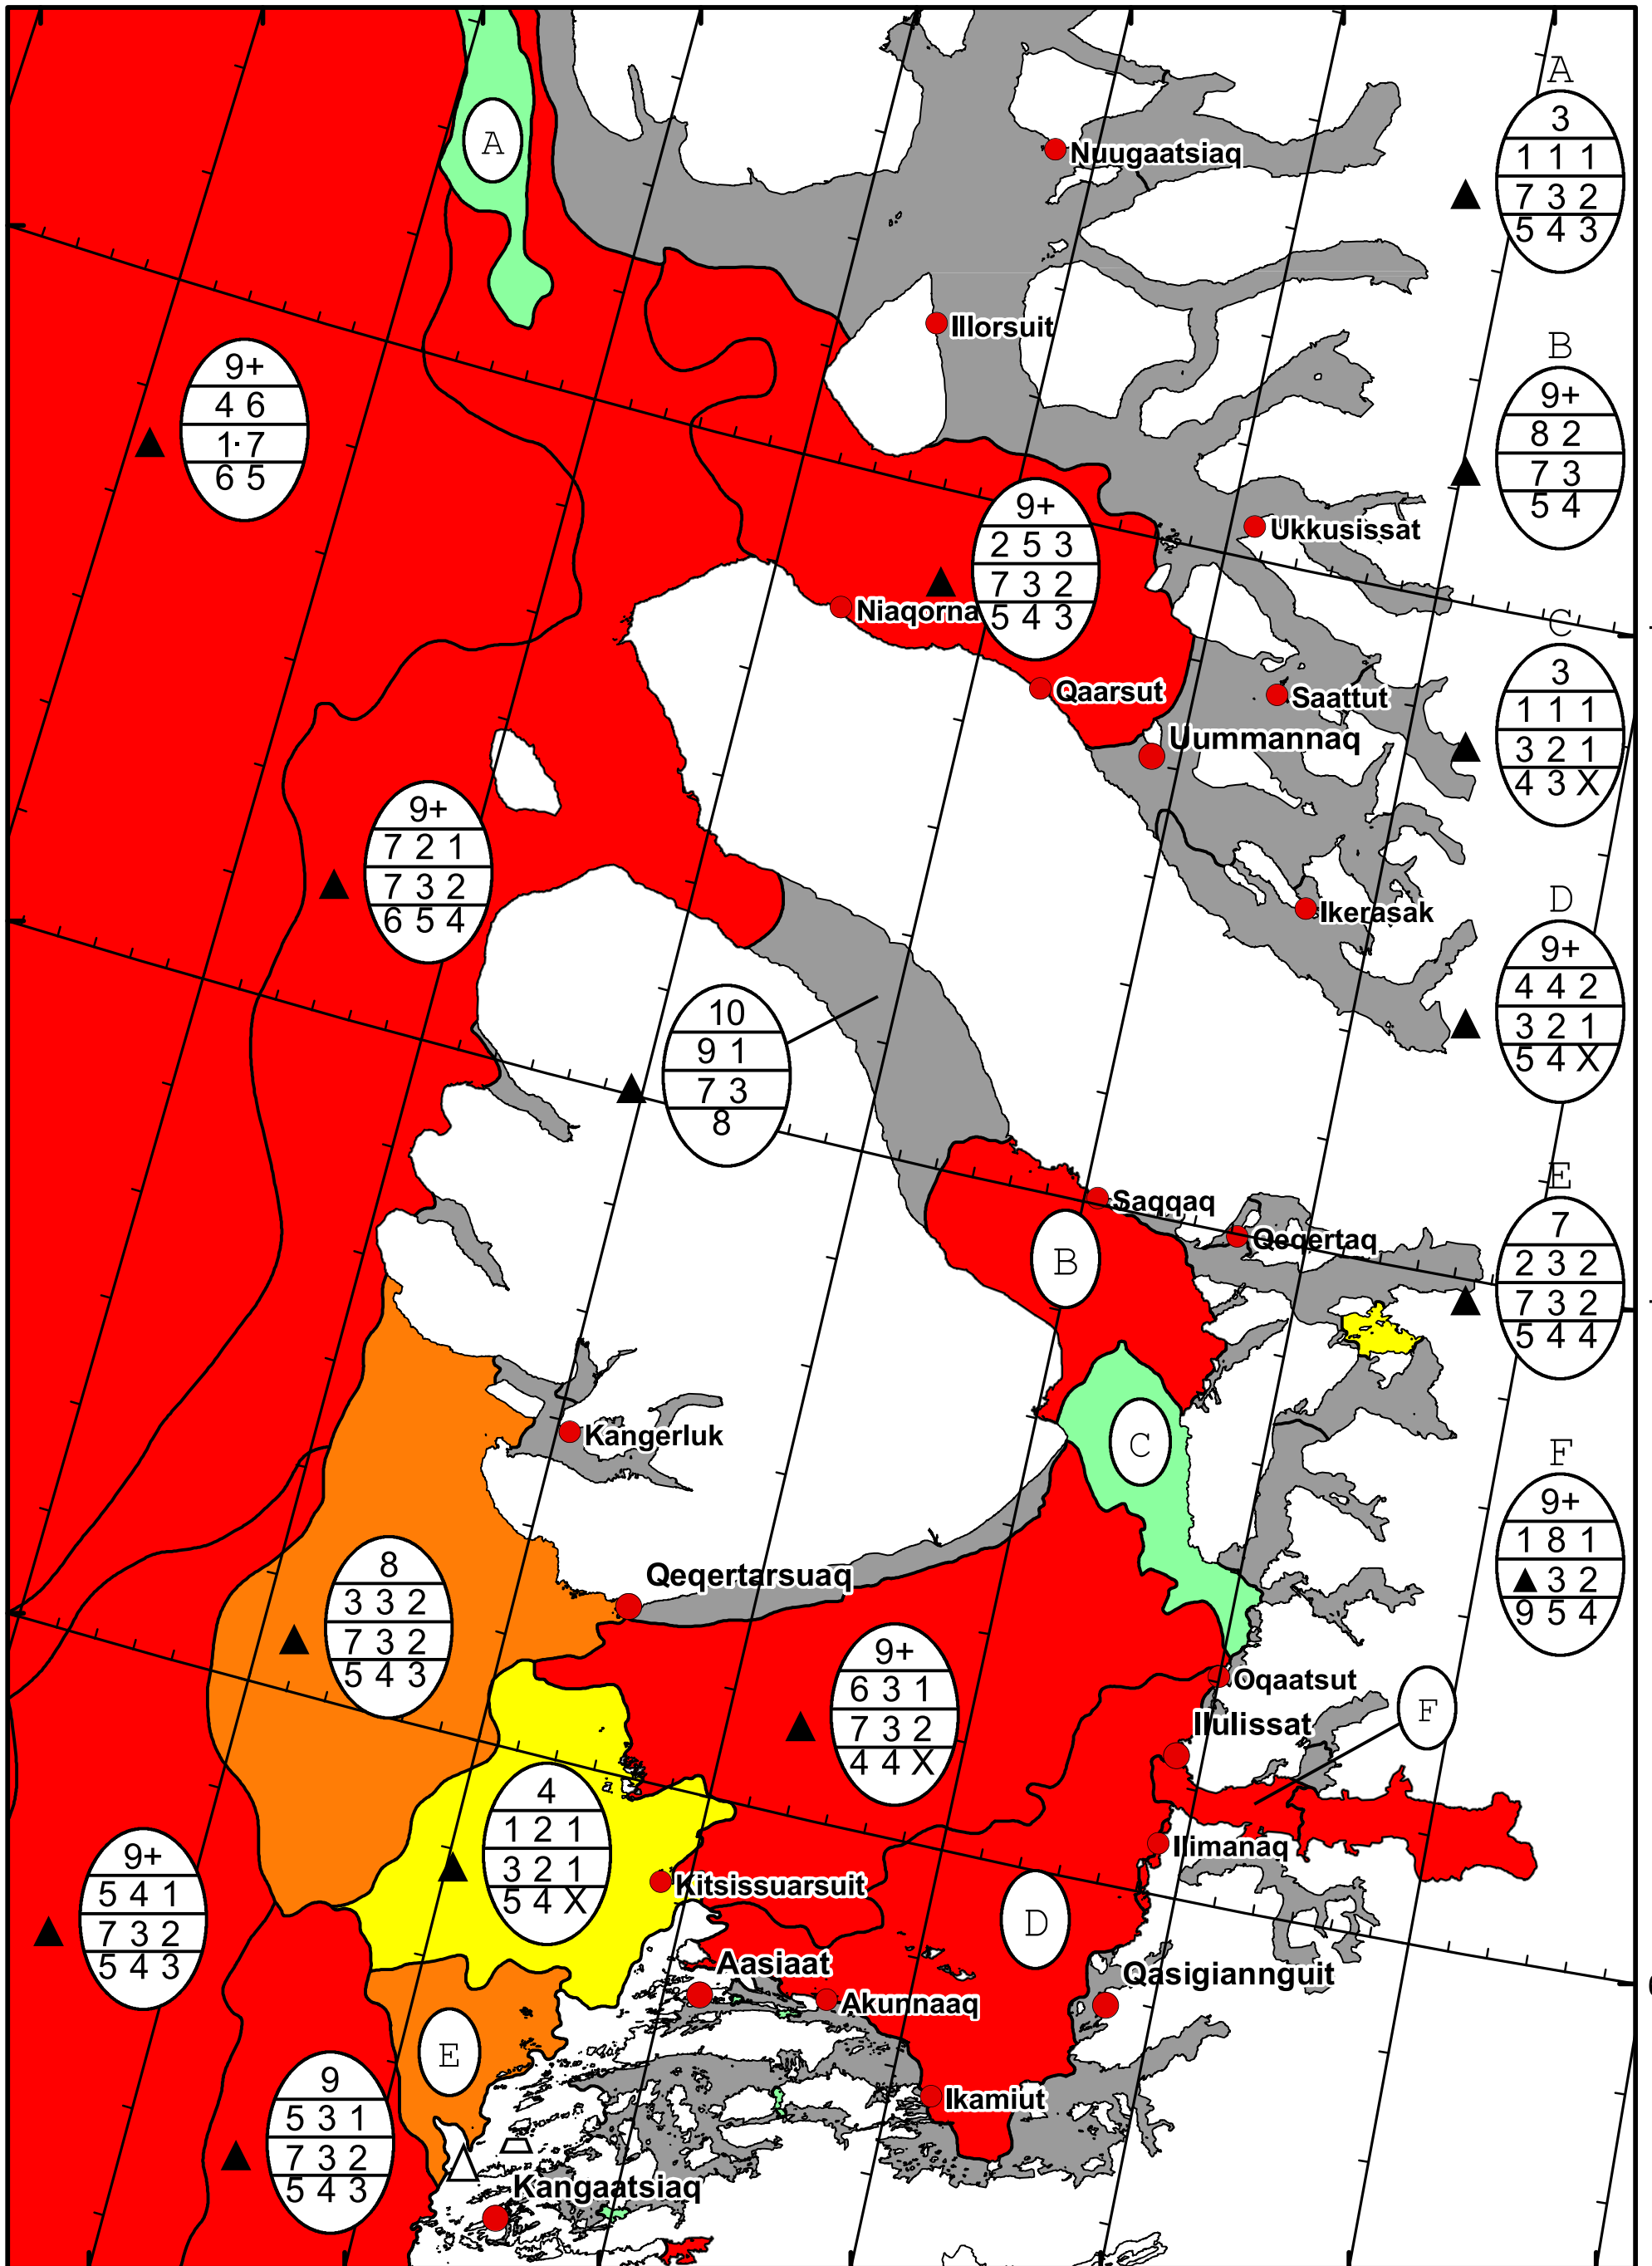

58°W 57°W 56°W 55°W 54°W 53°W 52°W 51°W

71°N

70°N

69°N

71°N

70°N

69°N

DMI  
Ice Service

West Greenland Ice Chart

Danish Meteorological Institute

Valid: 17 February 2024, 20:50 UTC