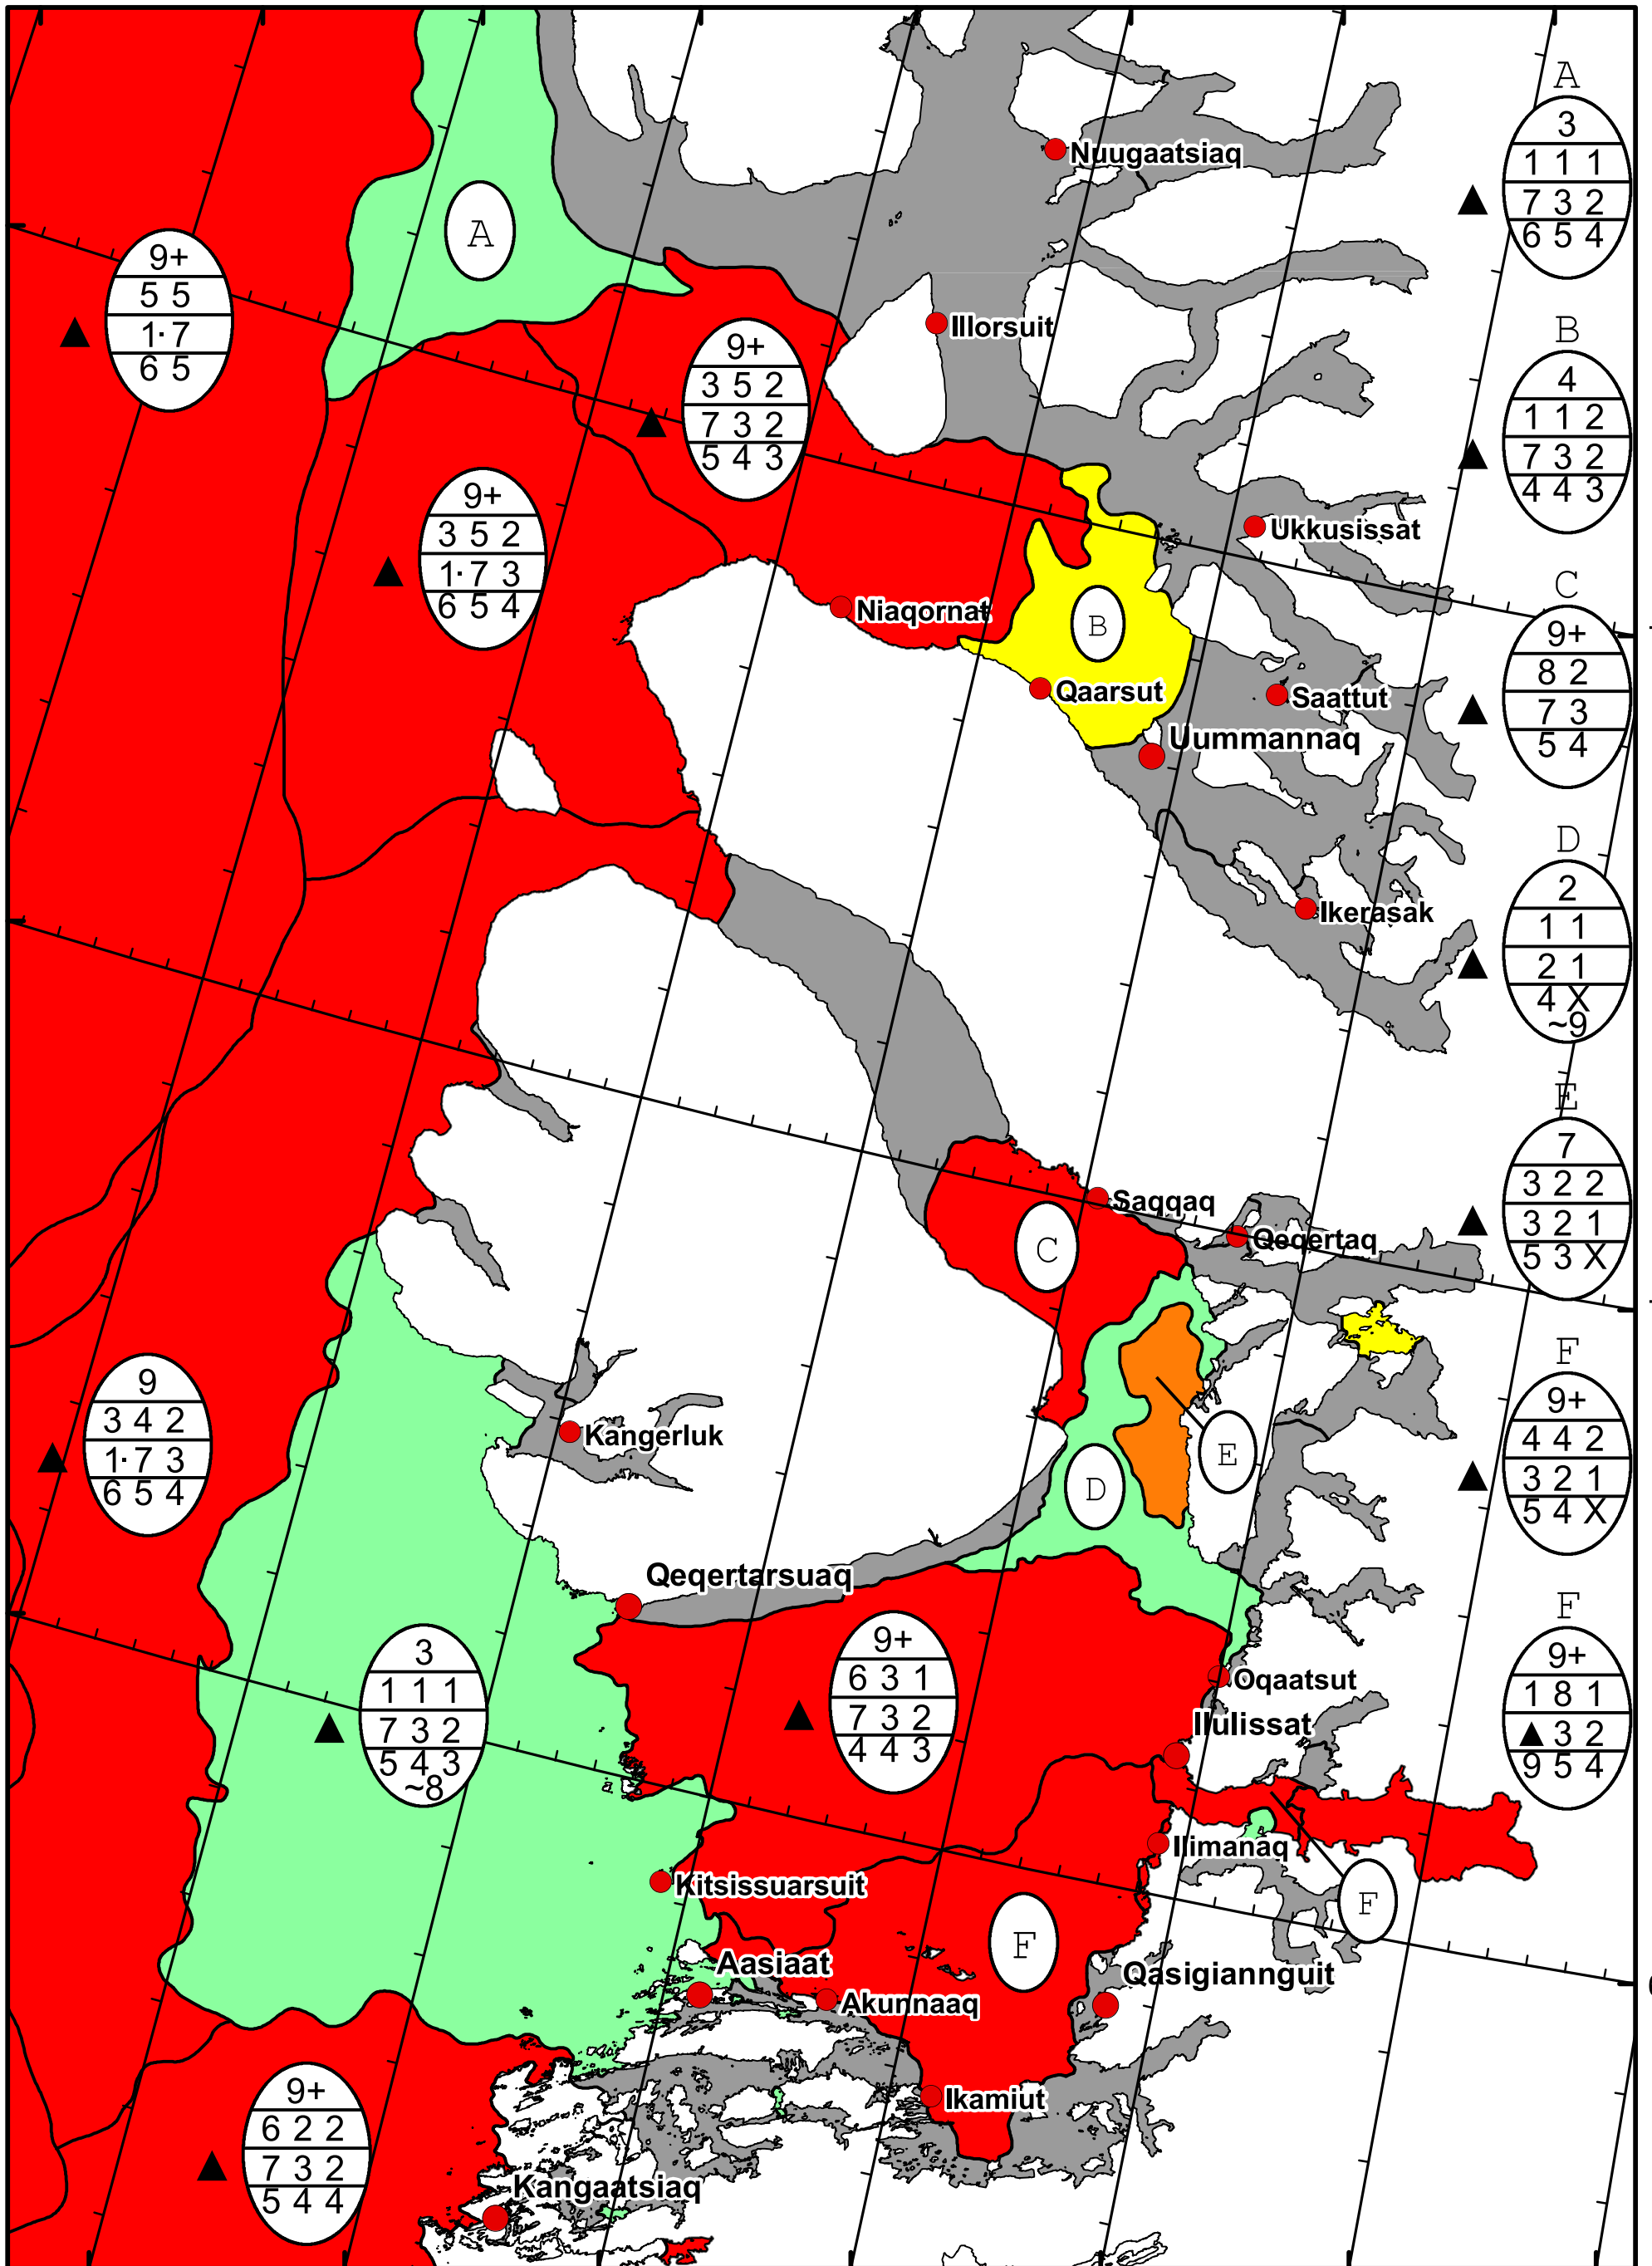

58°W 57°W 56°W 55°W 54°W 53°W 52°W 51°W

71°N

70°N

69°N

71°N

70°N

69°N

West Greenland Ice Chart
 Valid: 20 February 2024, 10:10 UTC