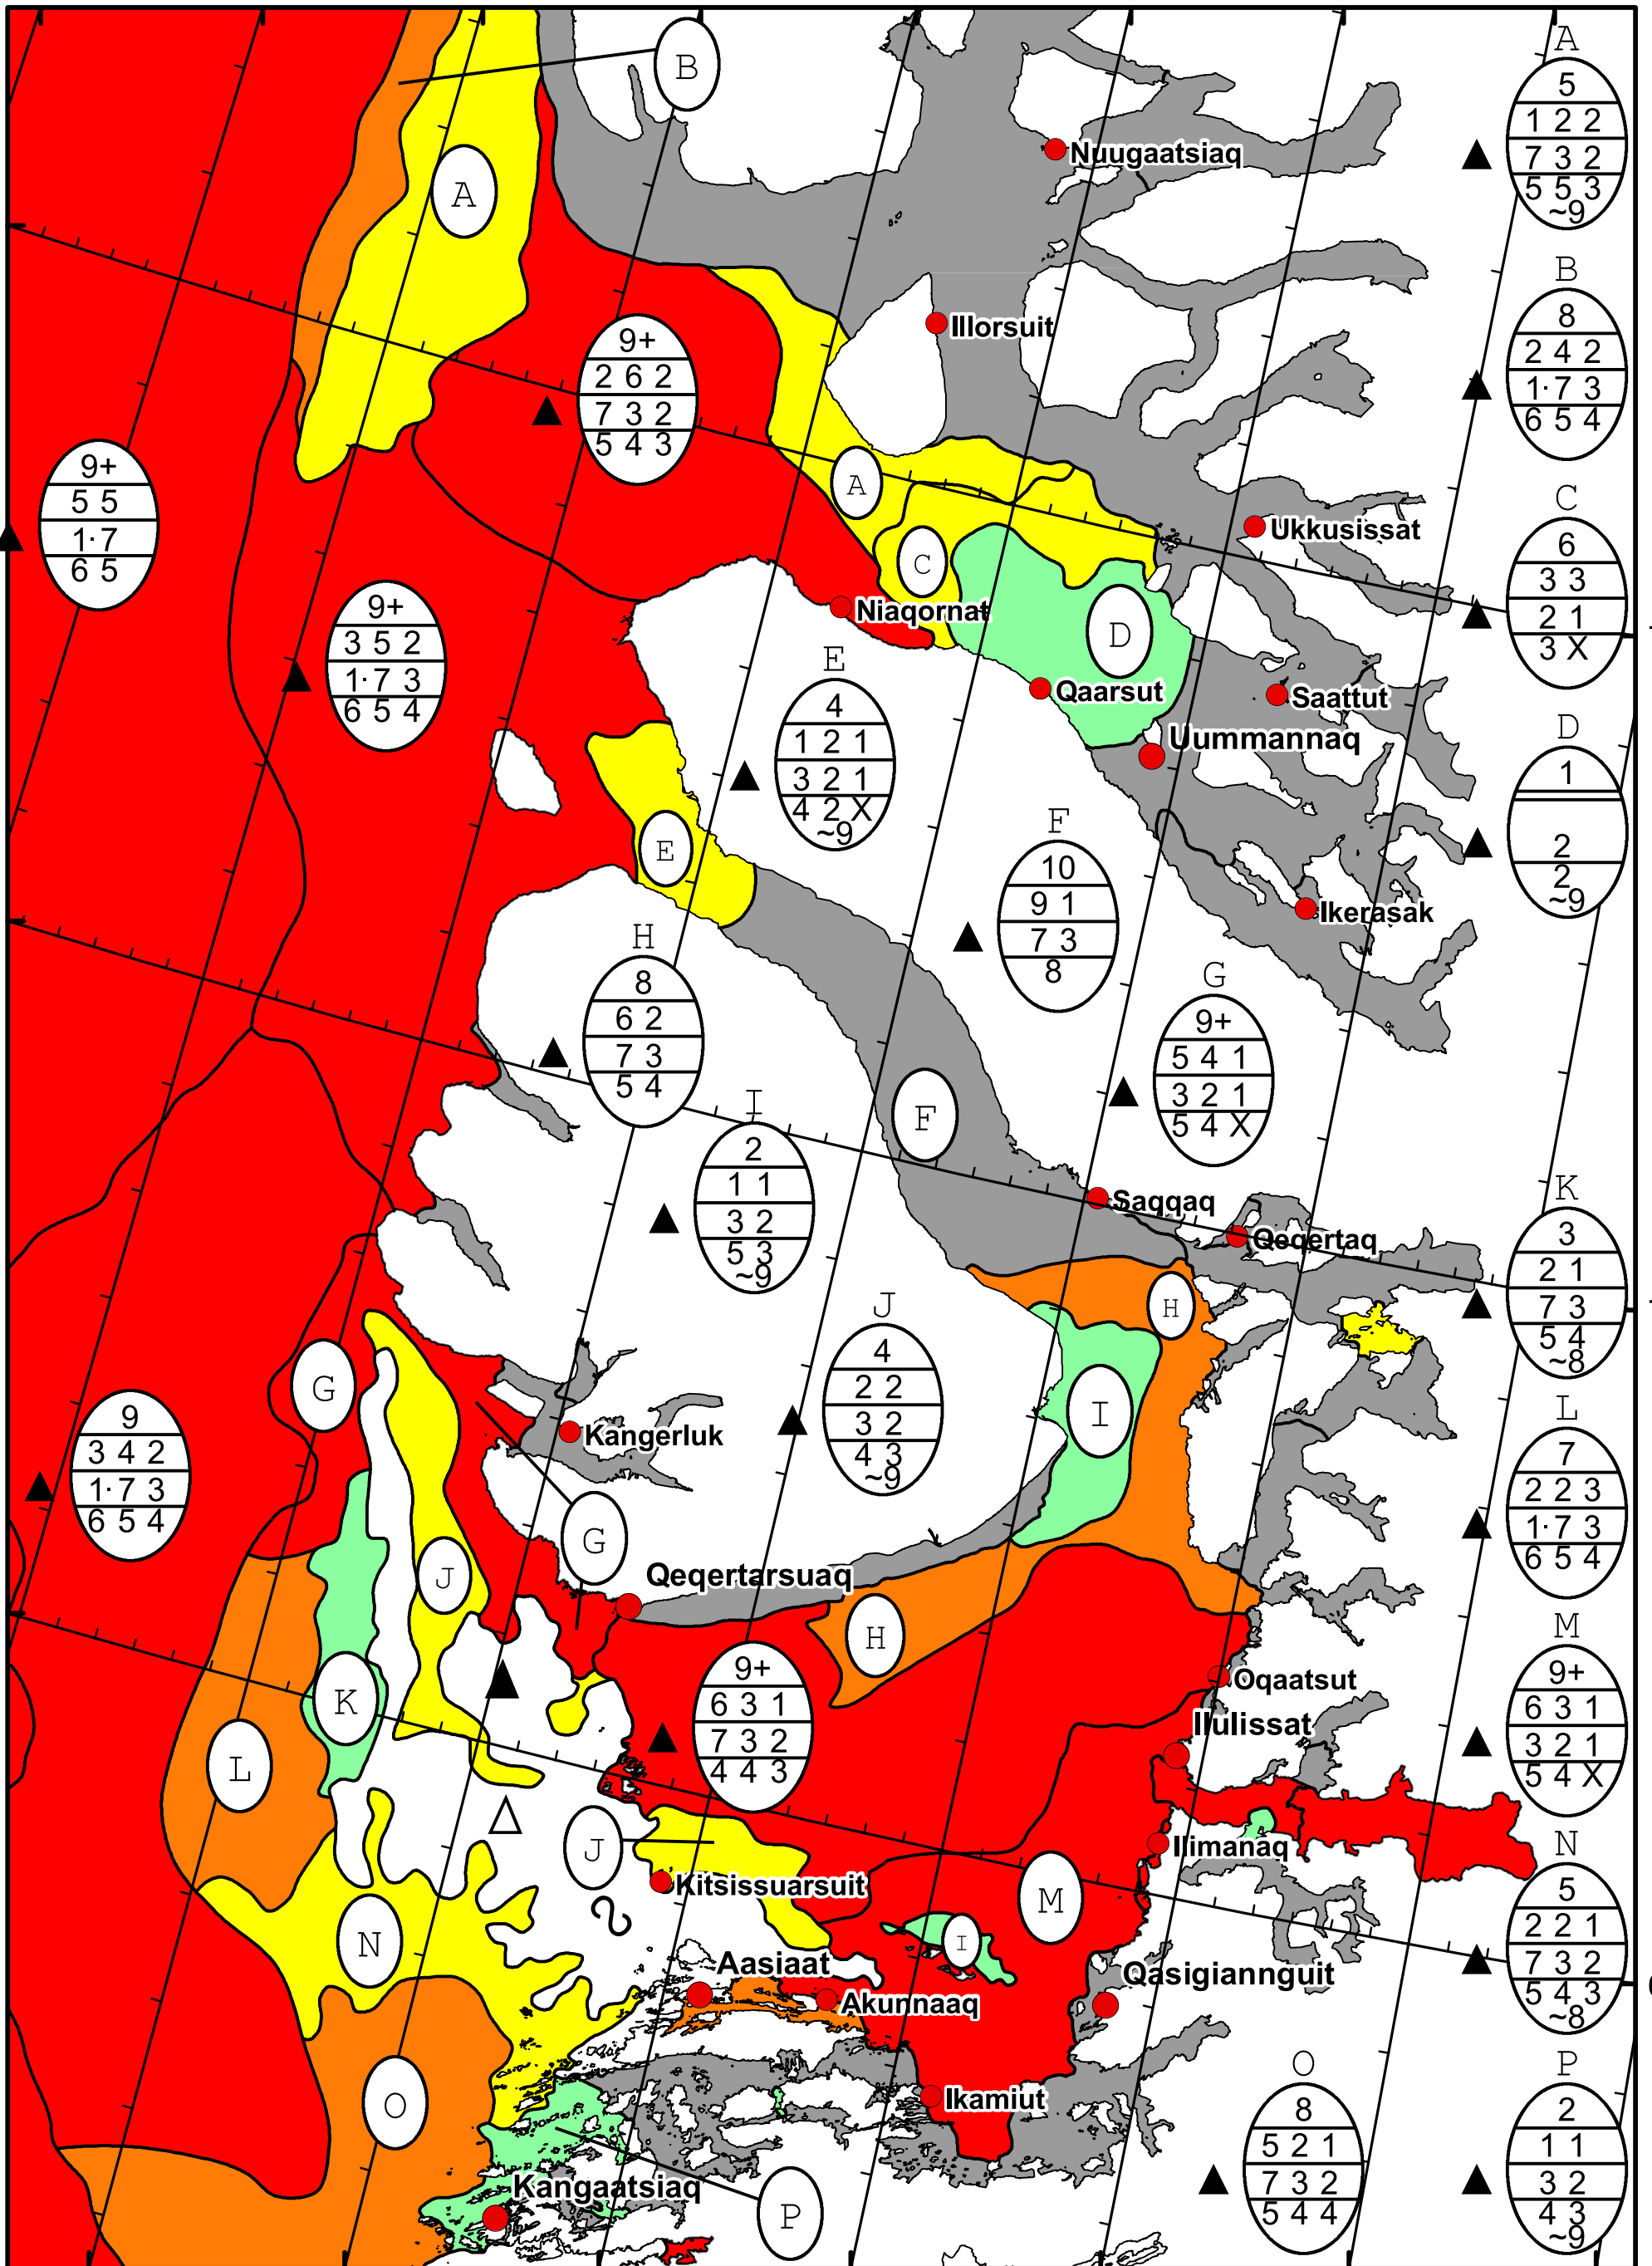

58°W 57°W 56°W 55°W 54°W 53°W 52°W 51°W

71°N

70°N

69°N

DMI  
Ice Service

West Greenland Ice Chart

Danish Meteorological Institute

Valid: 22 February 2024, 20:55 UTC