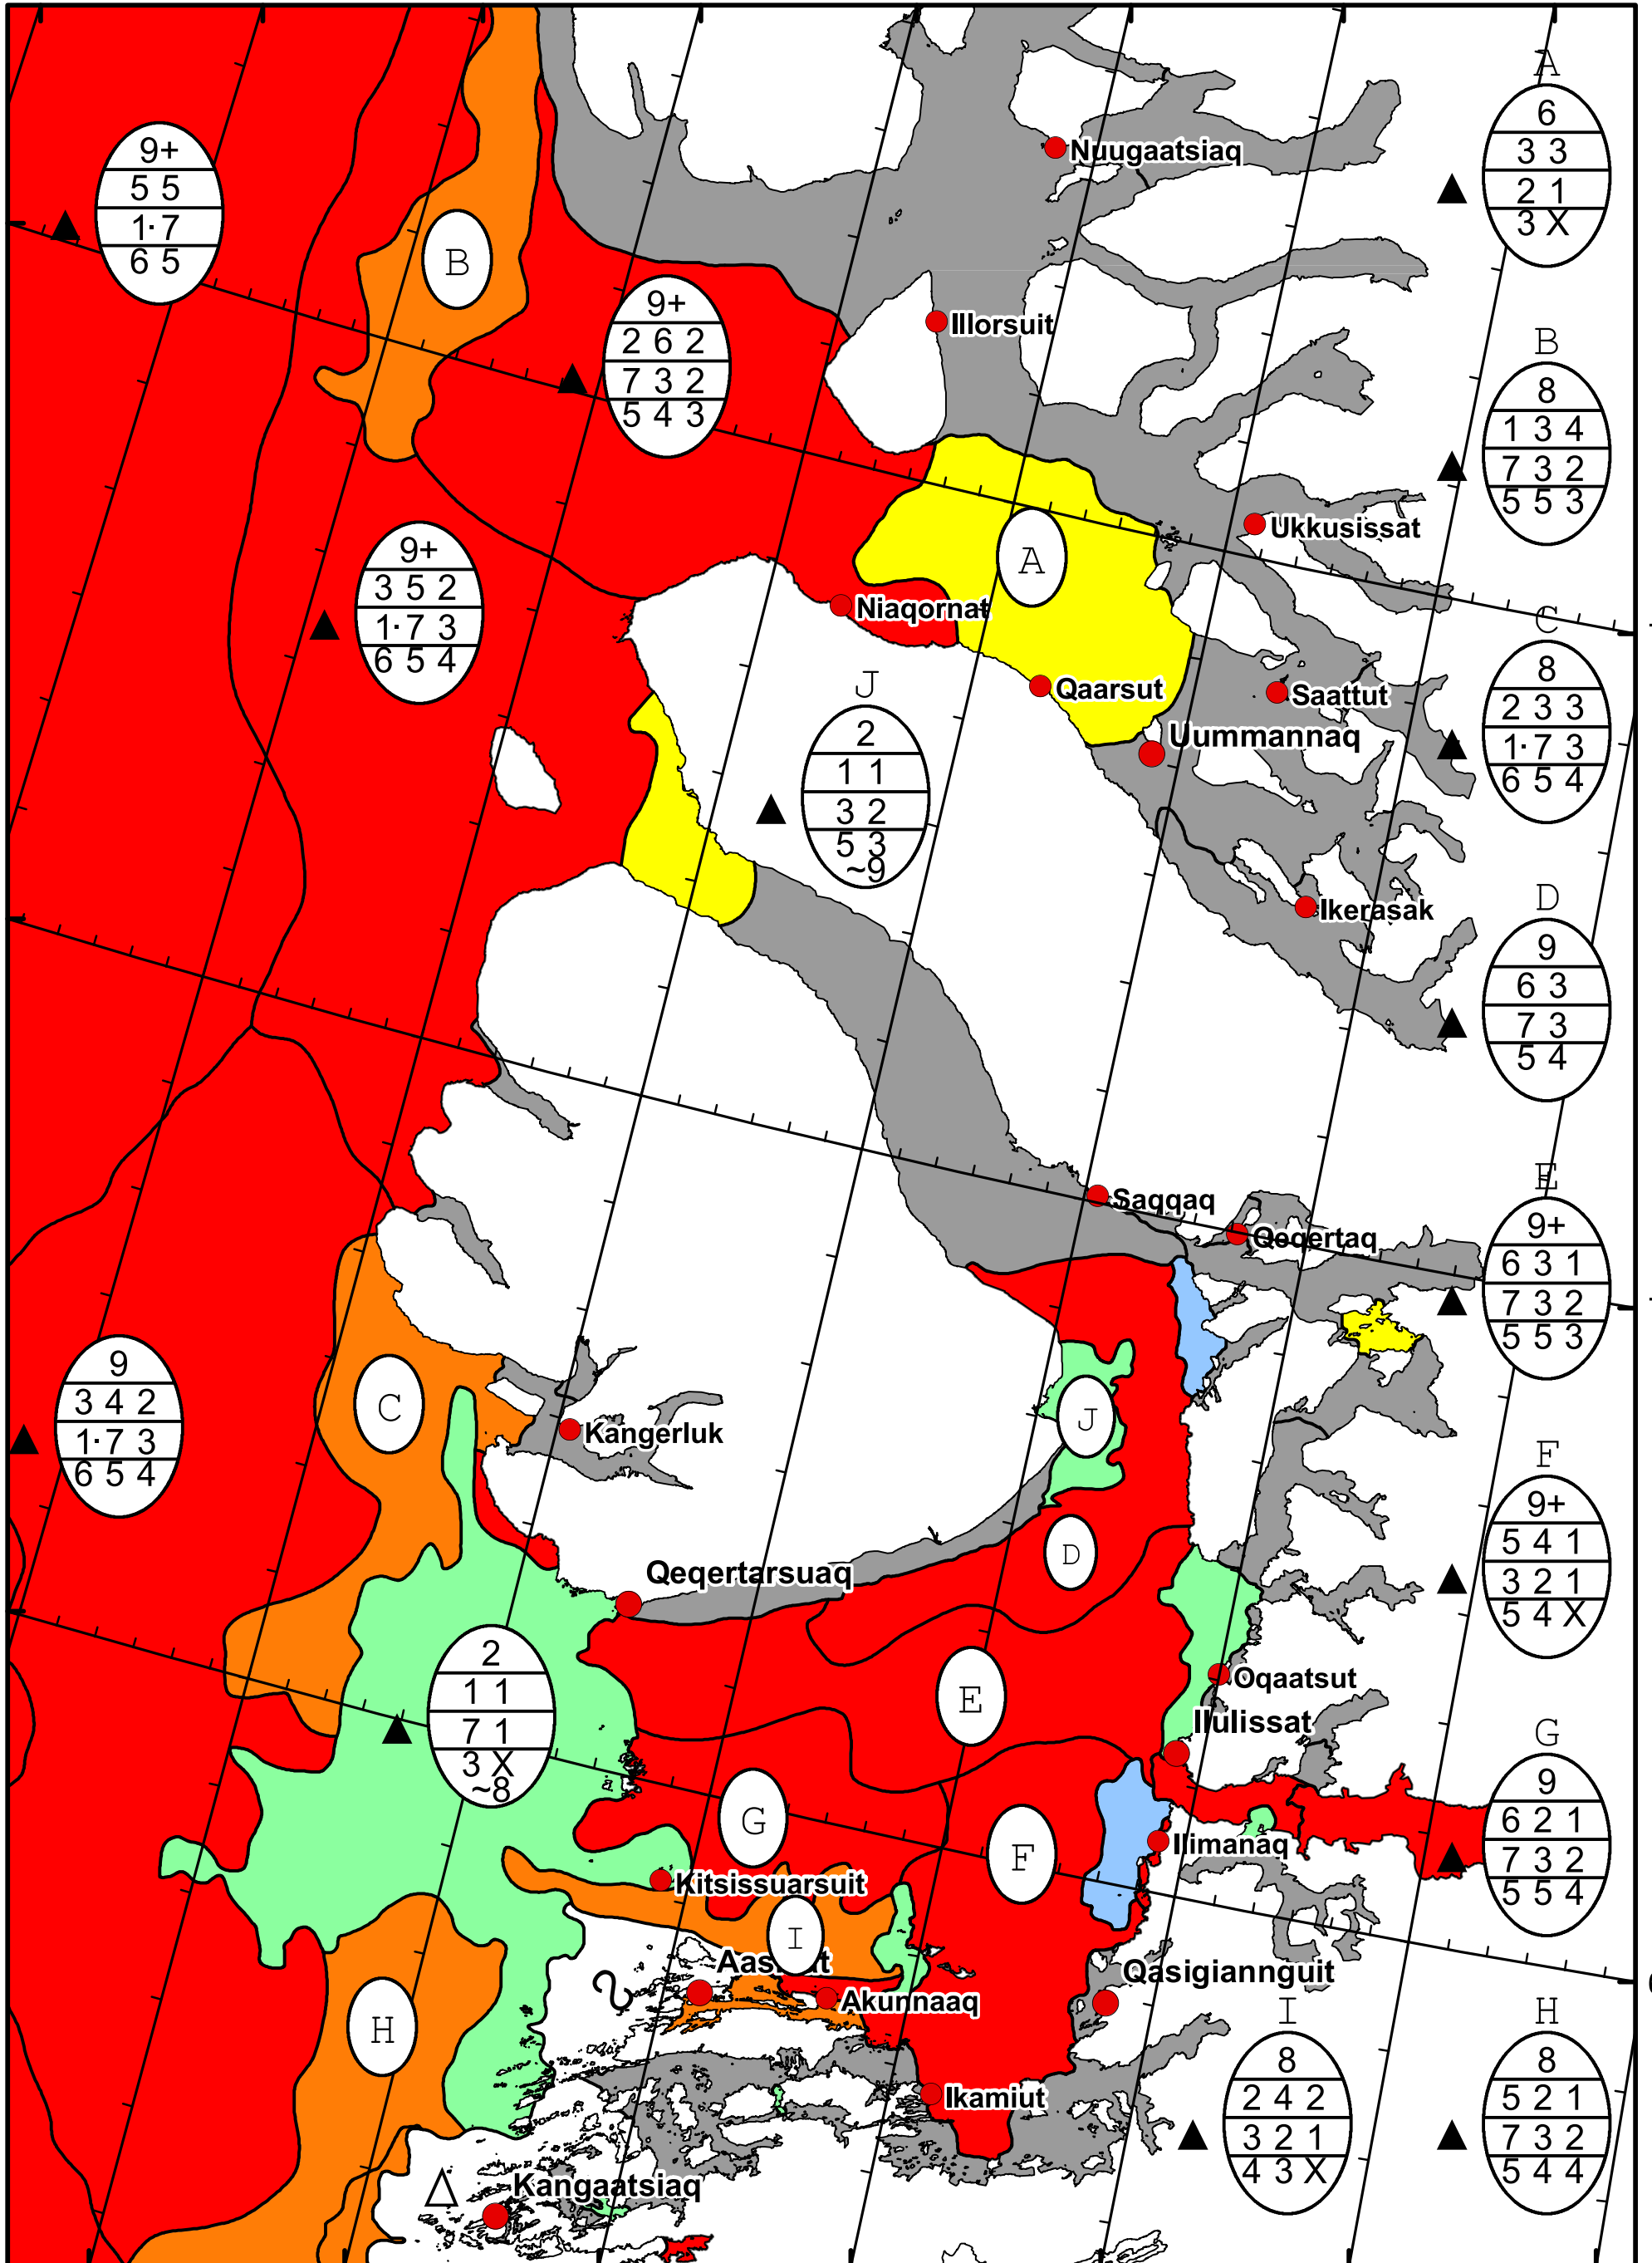

58°W 57°W 56°W 55°W 54°W 53°W 52°W 51°W

71°N

70°N

69°N

71°N

70°N

69°N

DMI  
Ice Service

West Greenland Ice Chart

Danish Meteorological Institute

Valid: 24 February 2024, 09:50 UTC