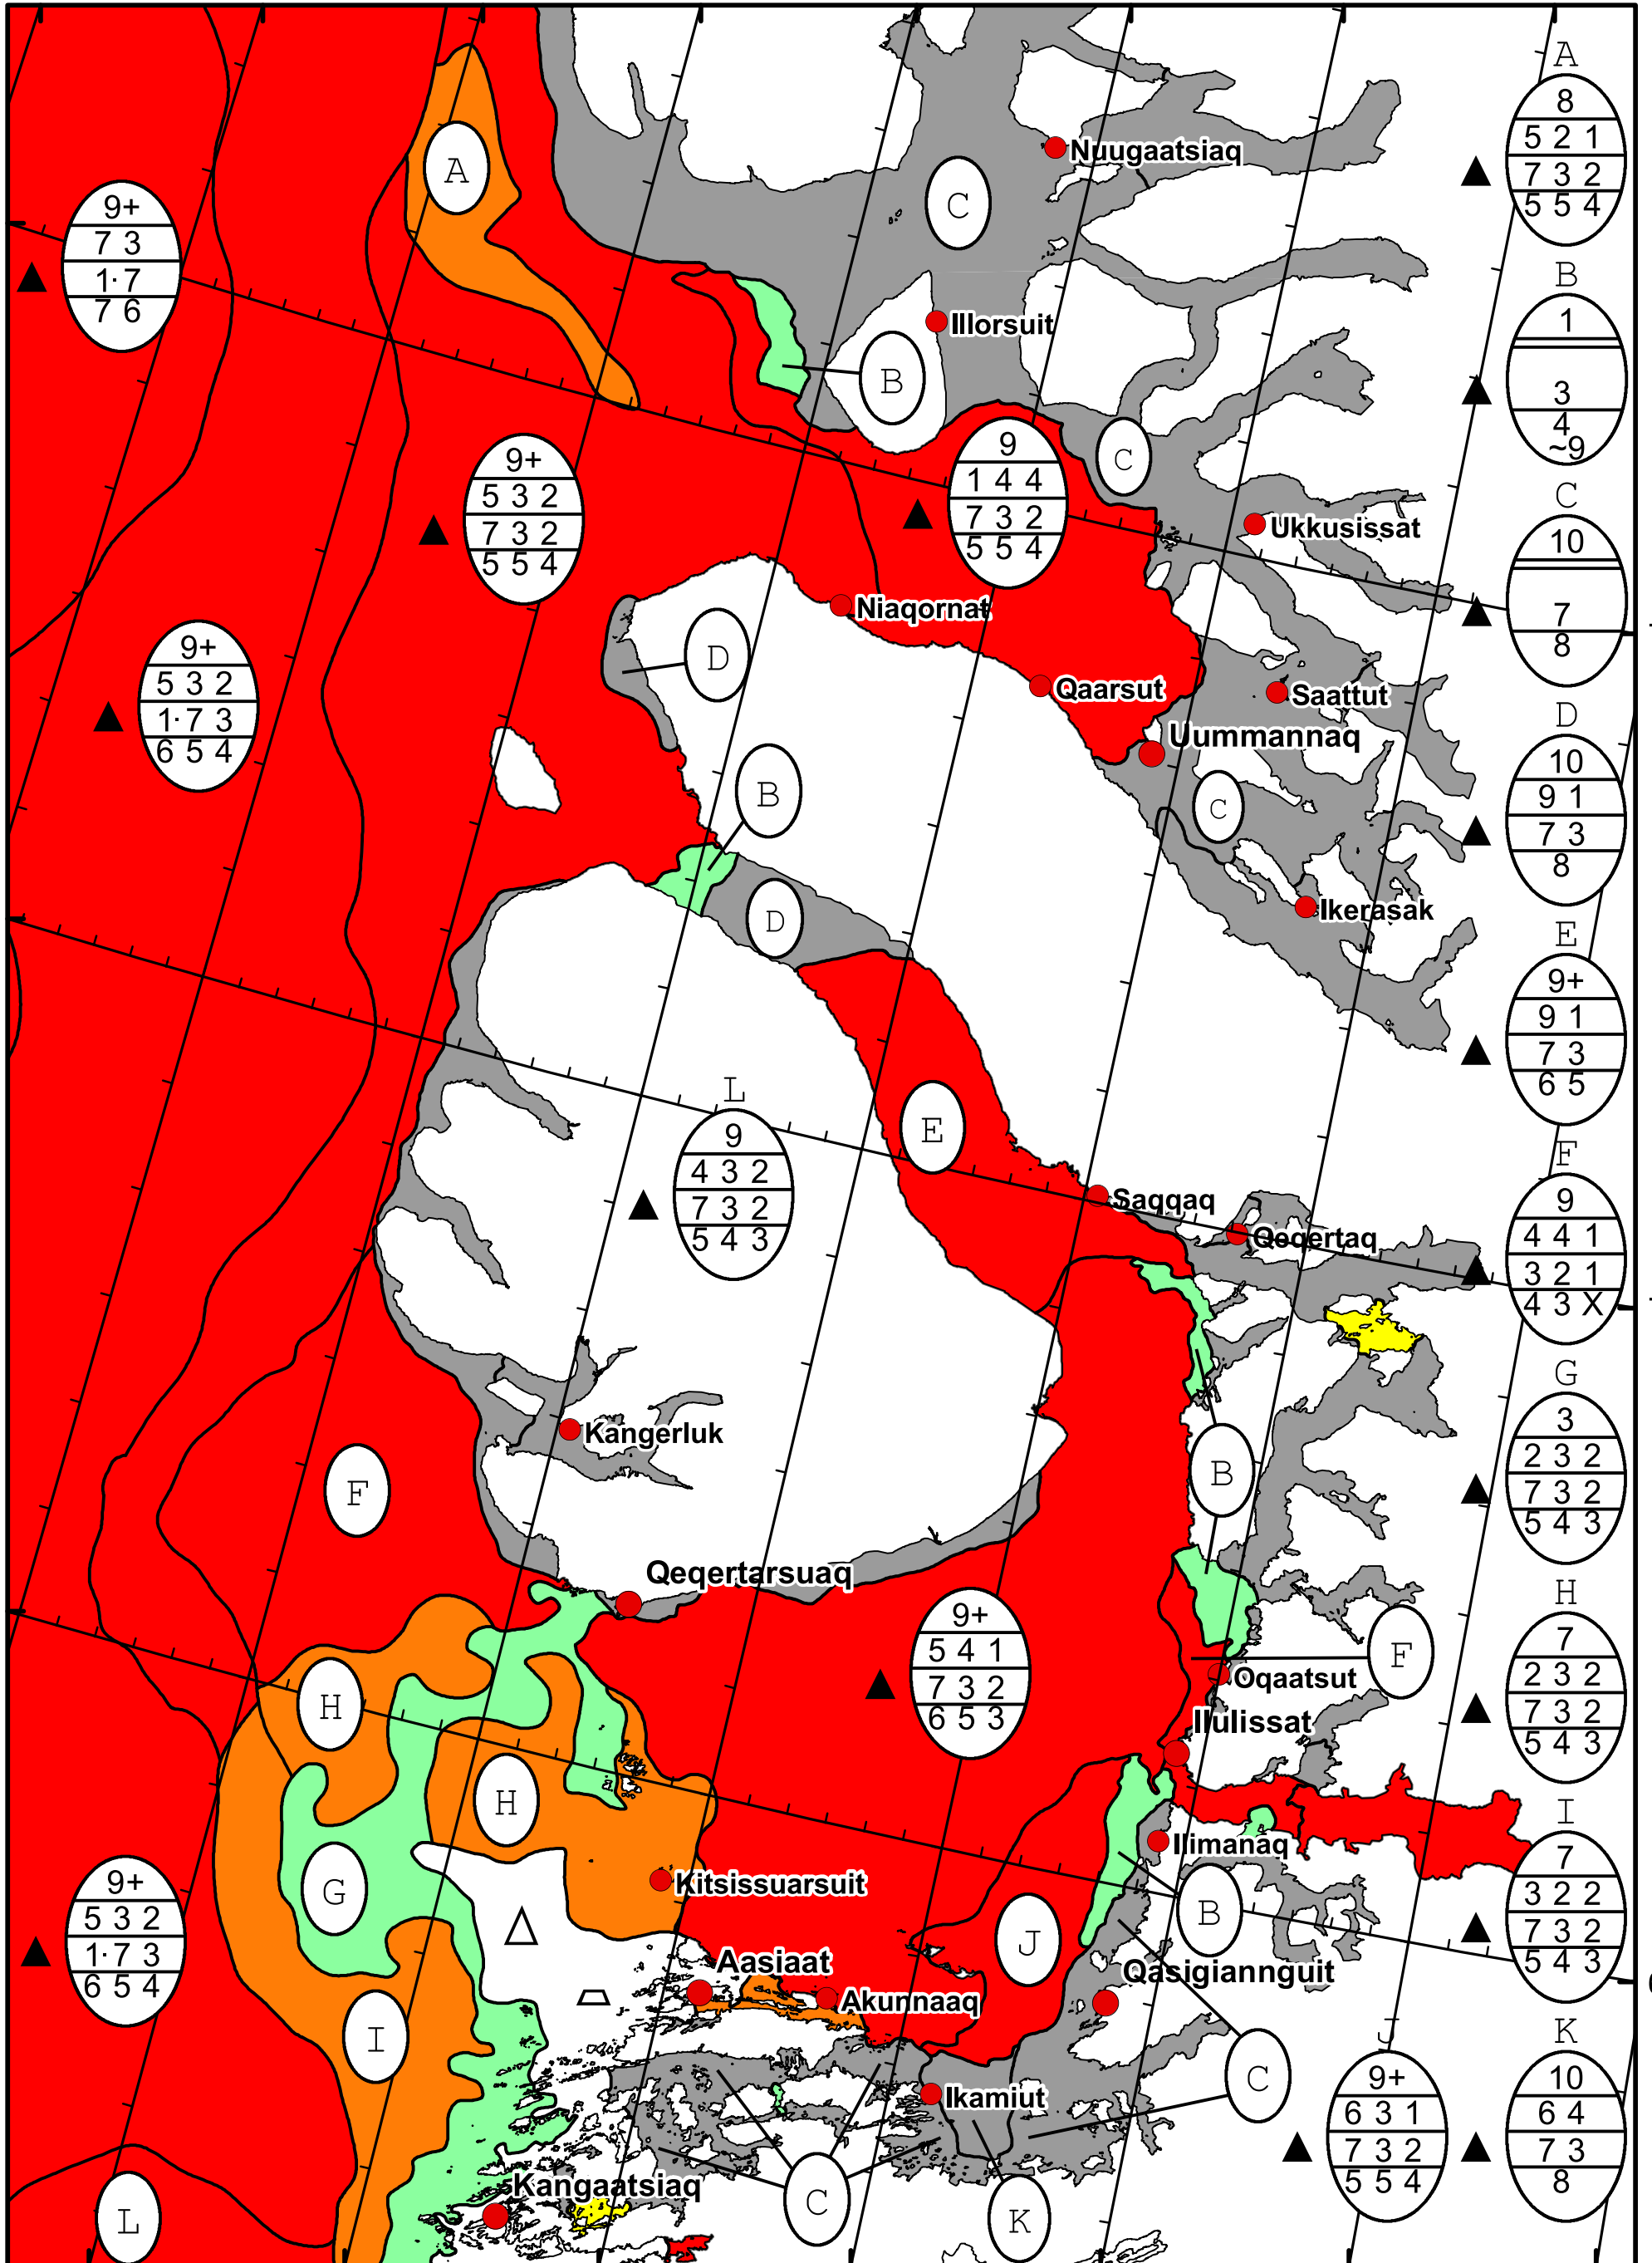

58°W 57°W 56°W 55°W 54°W 53°W 52°W 51°W

71°N

70°N

69°N

71°N

70°N

69°N

DMI
Ice Service

West Greenland Ice Chart

Danish Meteorological Institute

Valid: 29 February 2024, 20:55 UTC