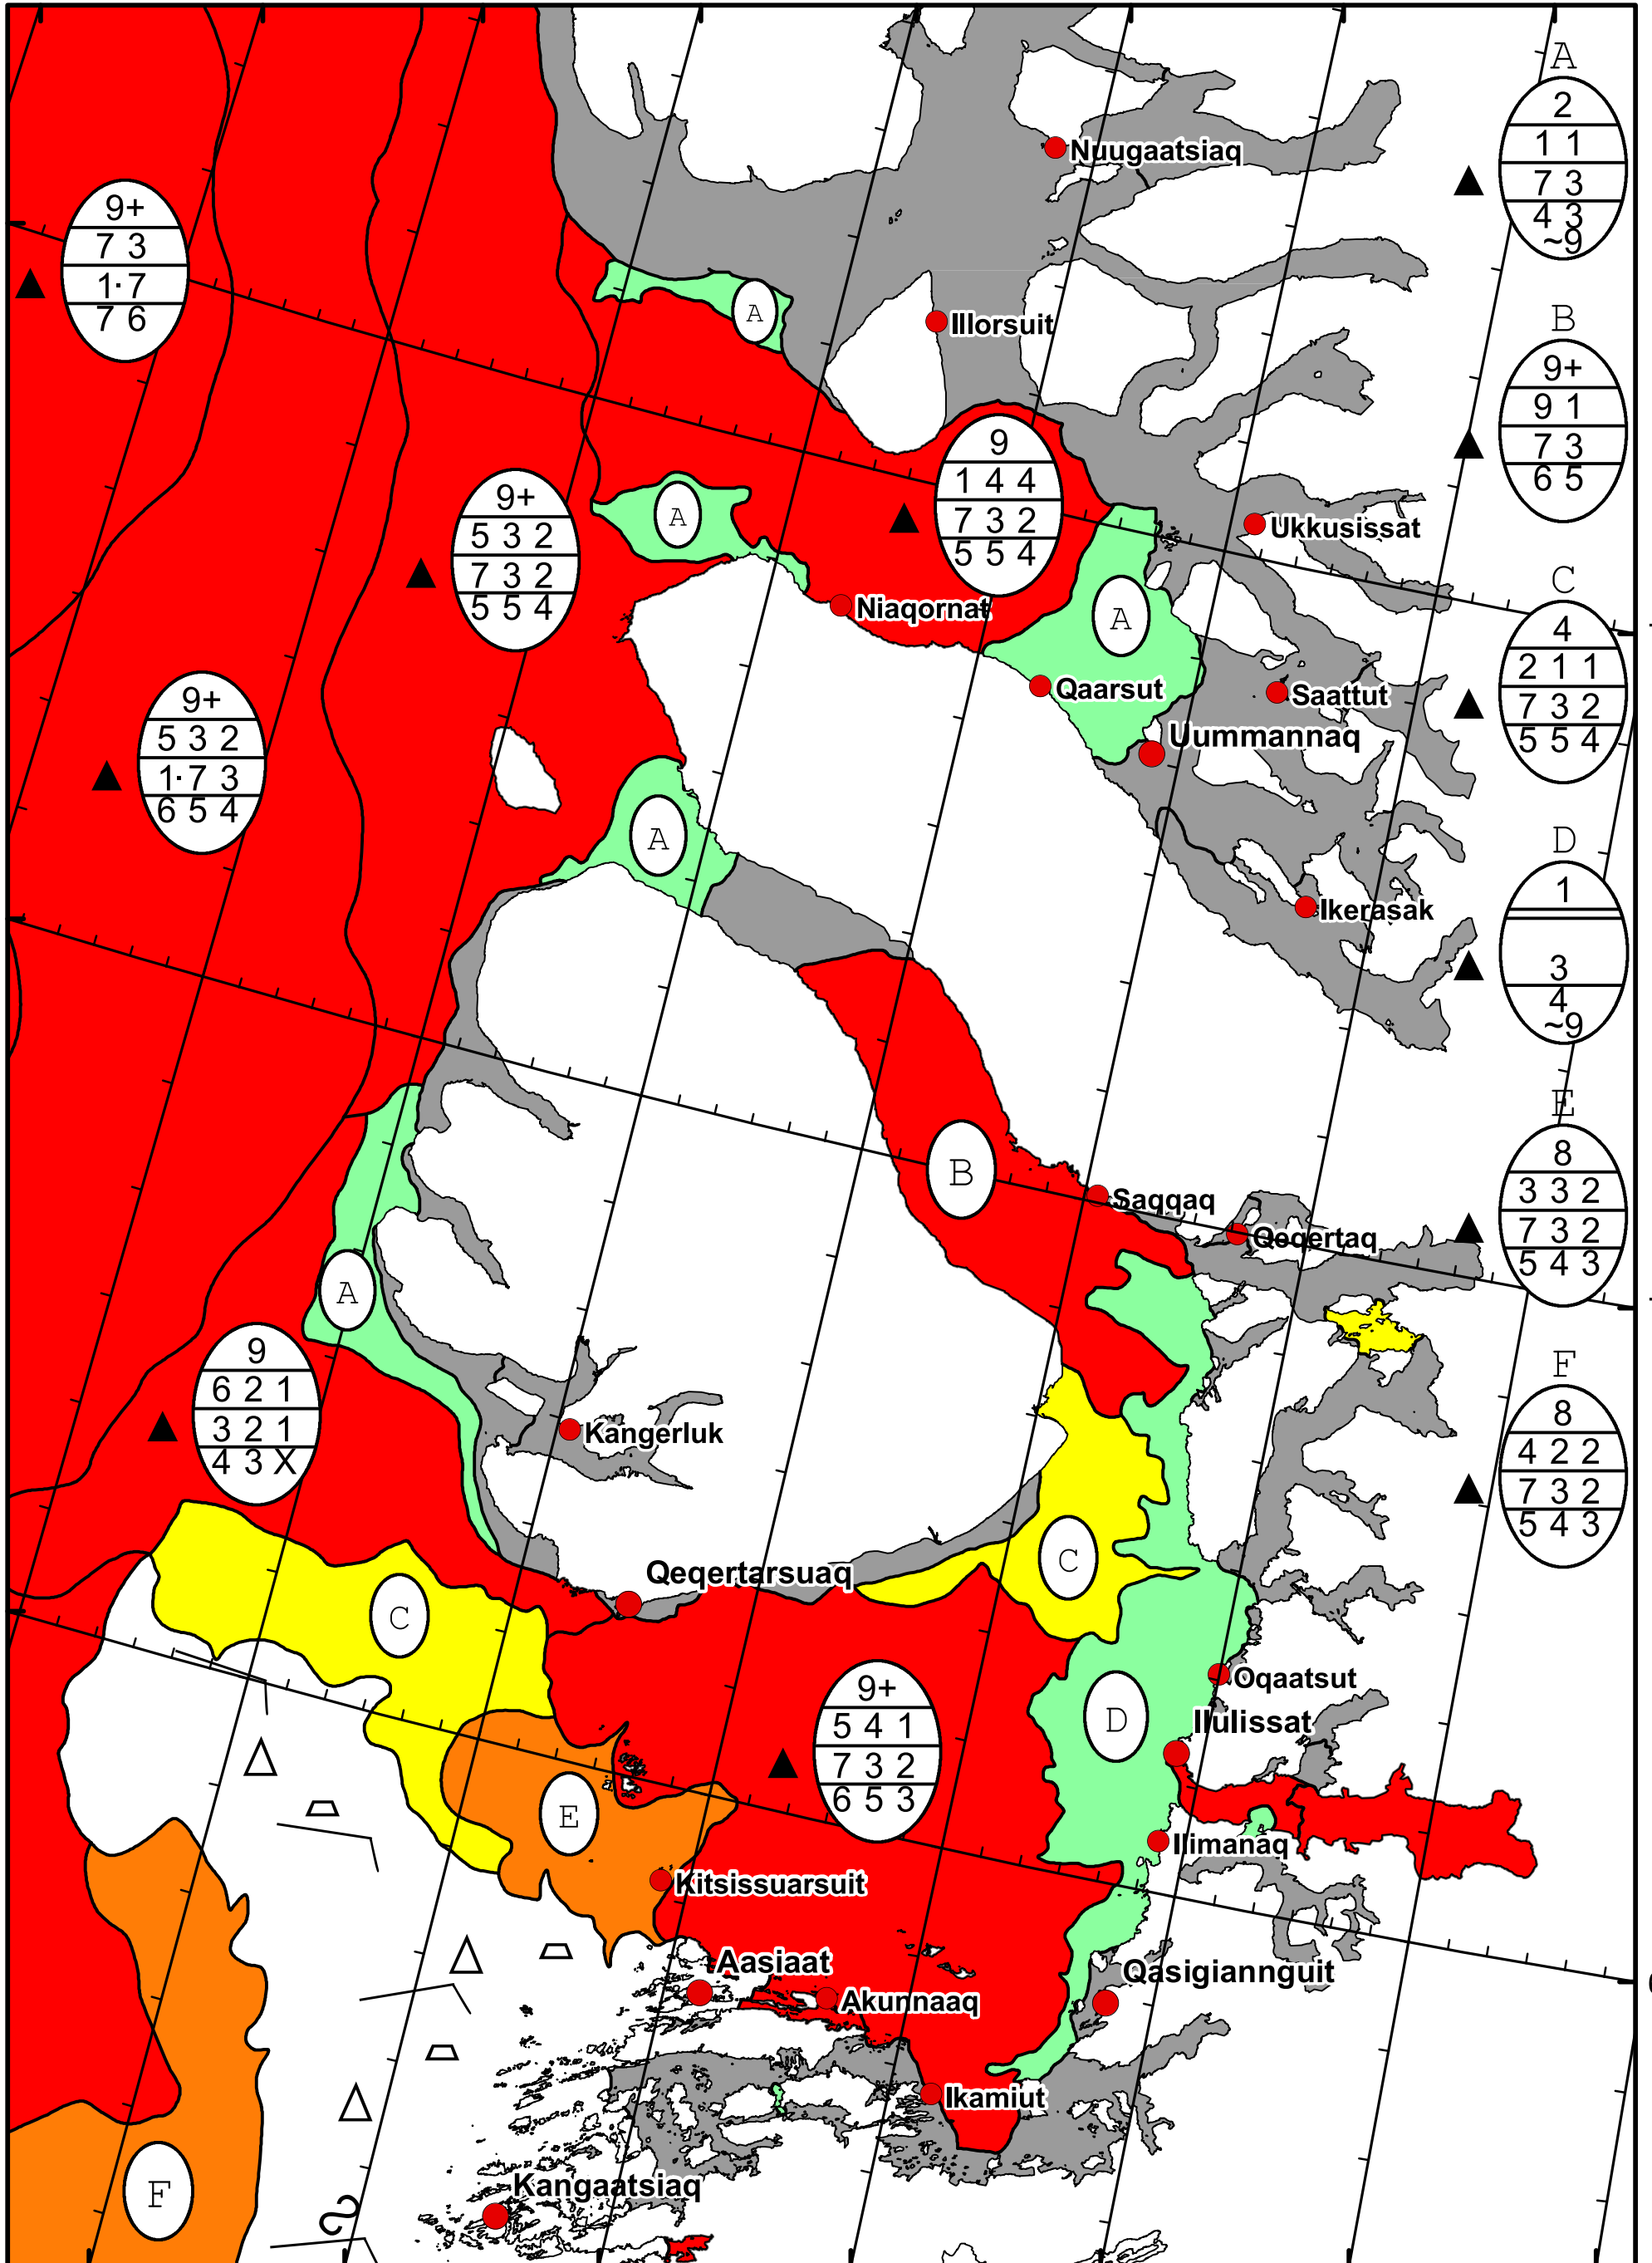

58°W 57°W 56°W 55°W 54°W 53°W 52°W 51°W

71°N

70°N

69°N

71°N

70°N

69°N

West Greenland Ice Chart

Danish Meteorological Institute Valid: 02 March 2024, 09:10 UTC