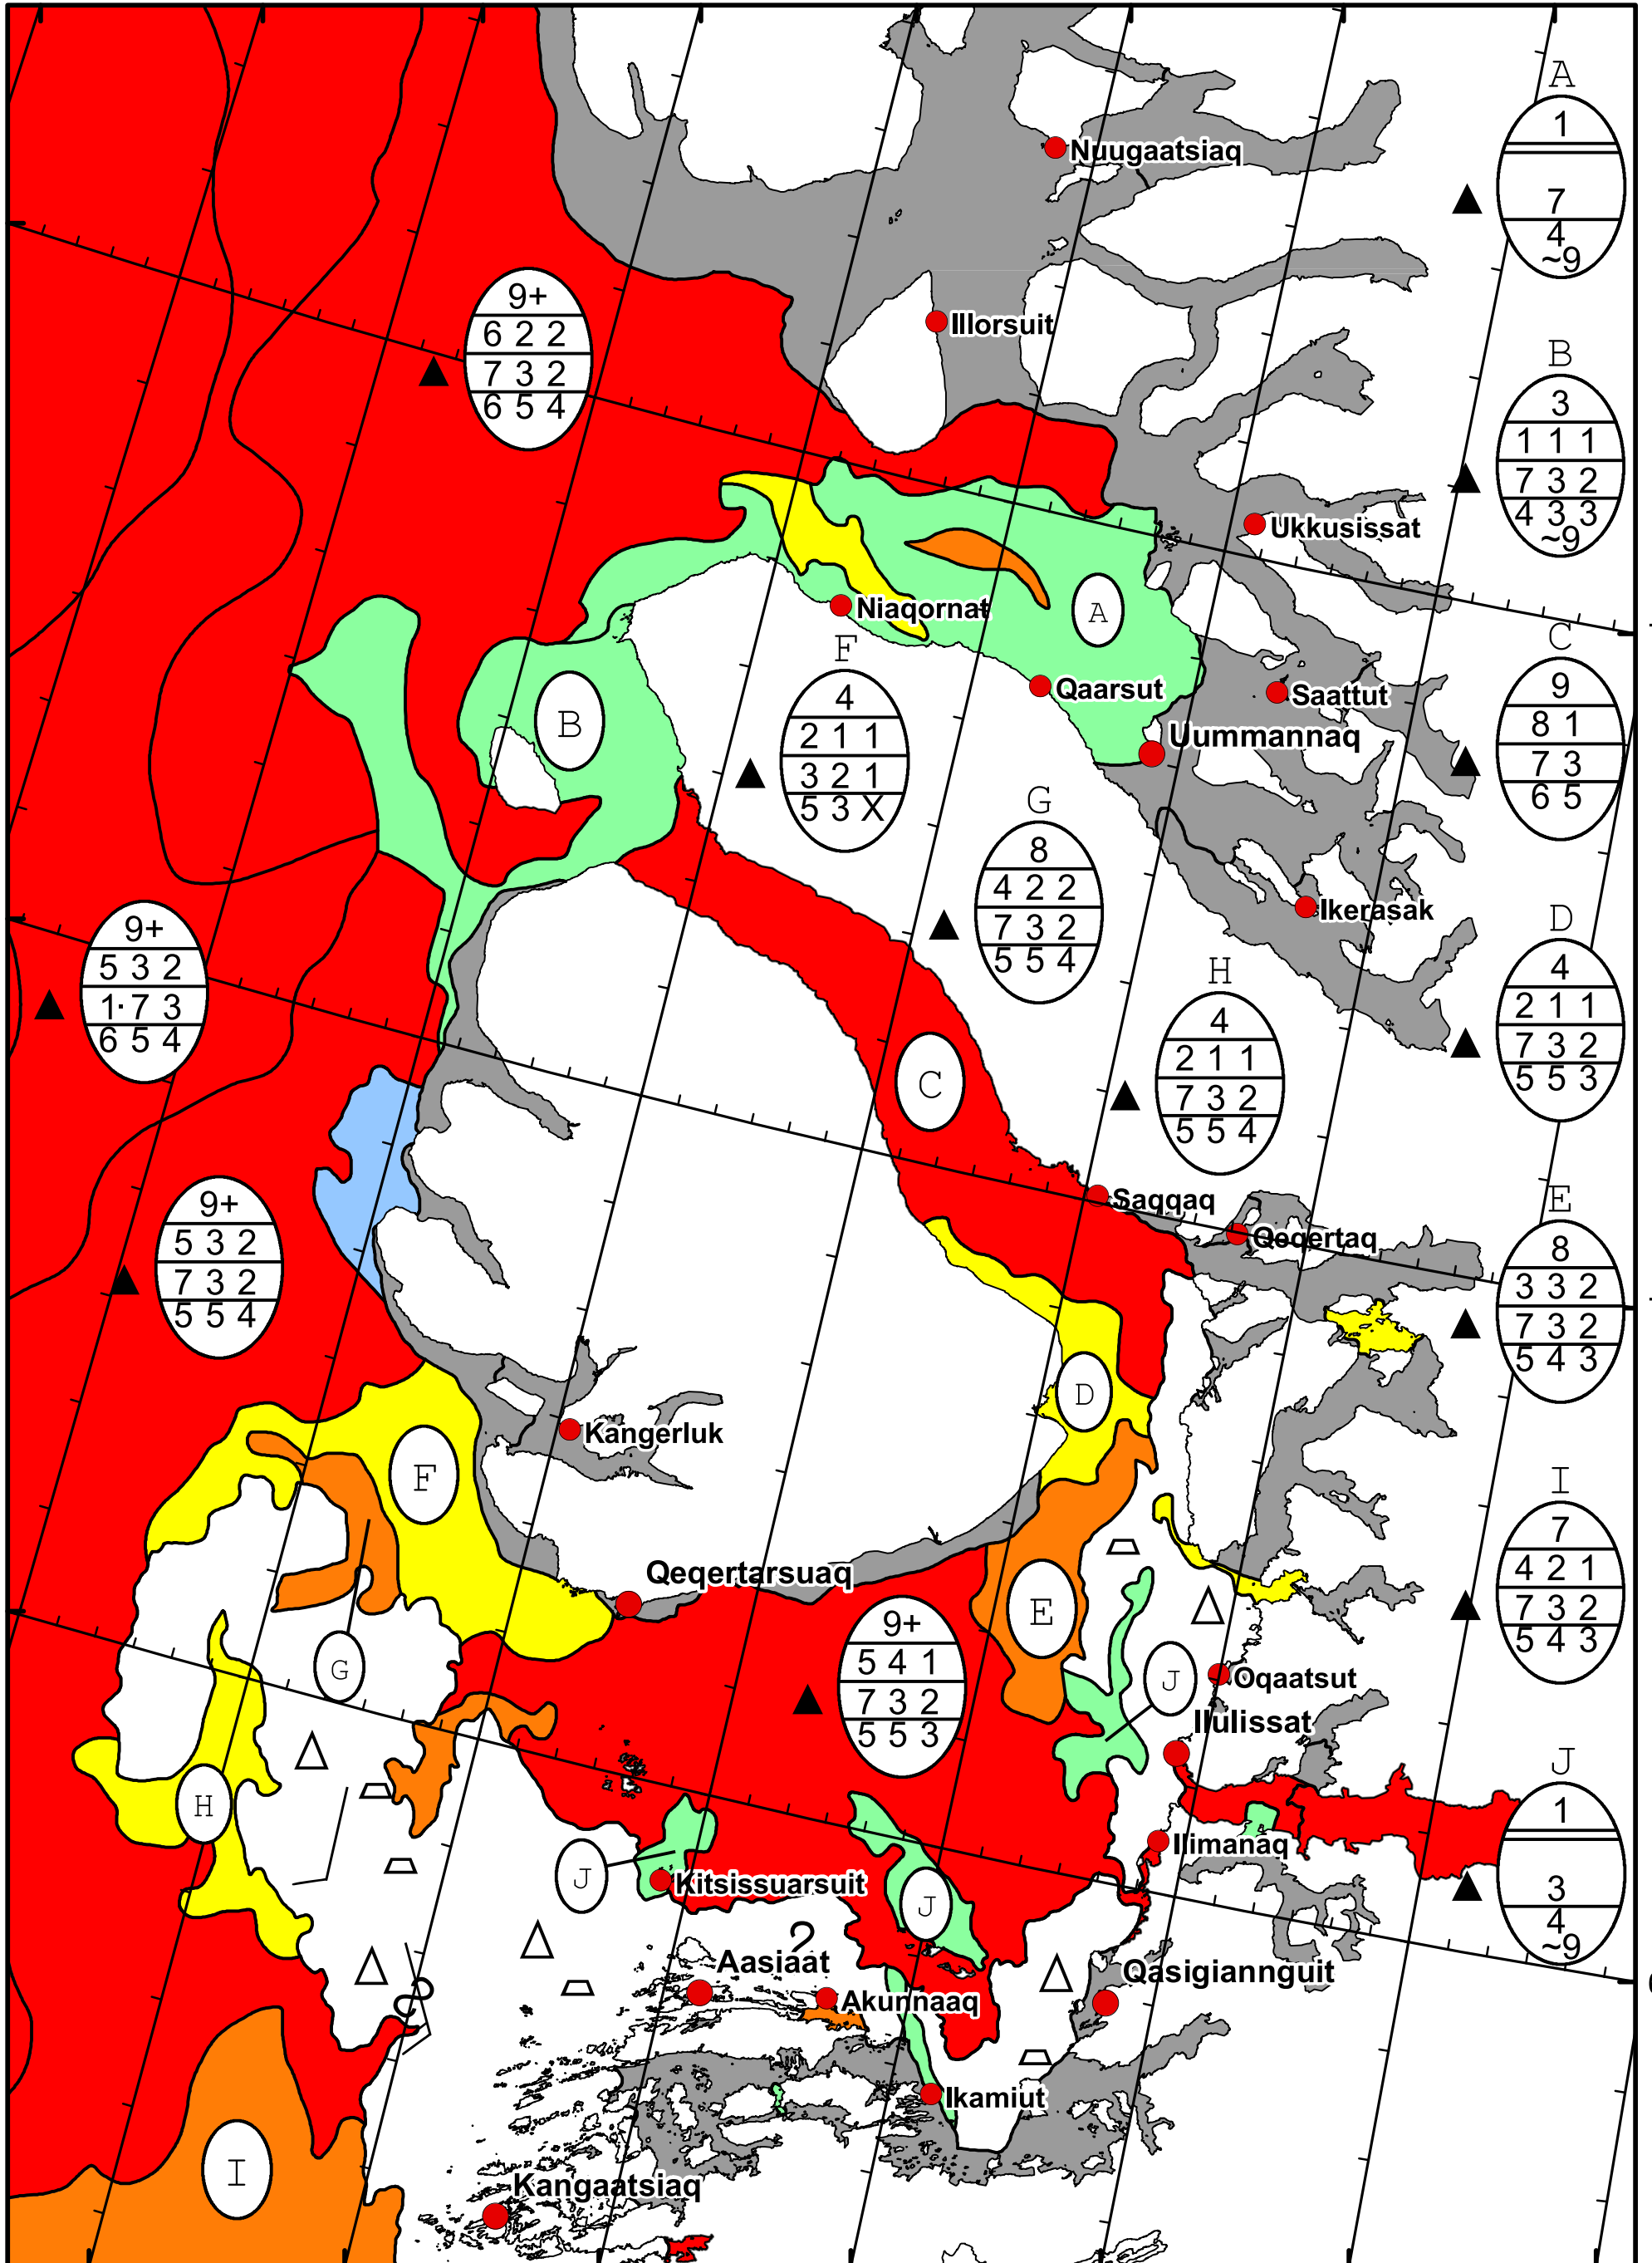

58°W 57°W 56°W 55°W 54°W 53°W 52°W 51°W

71°N

70°N

69°N

71°N

70°N

69°N

DMU  
Ice Service

West Greenland Ice Chart

Danish Meteorological Institute

Valid: 03 March 2024, 21:05 UTC